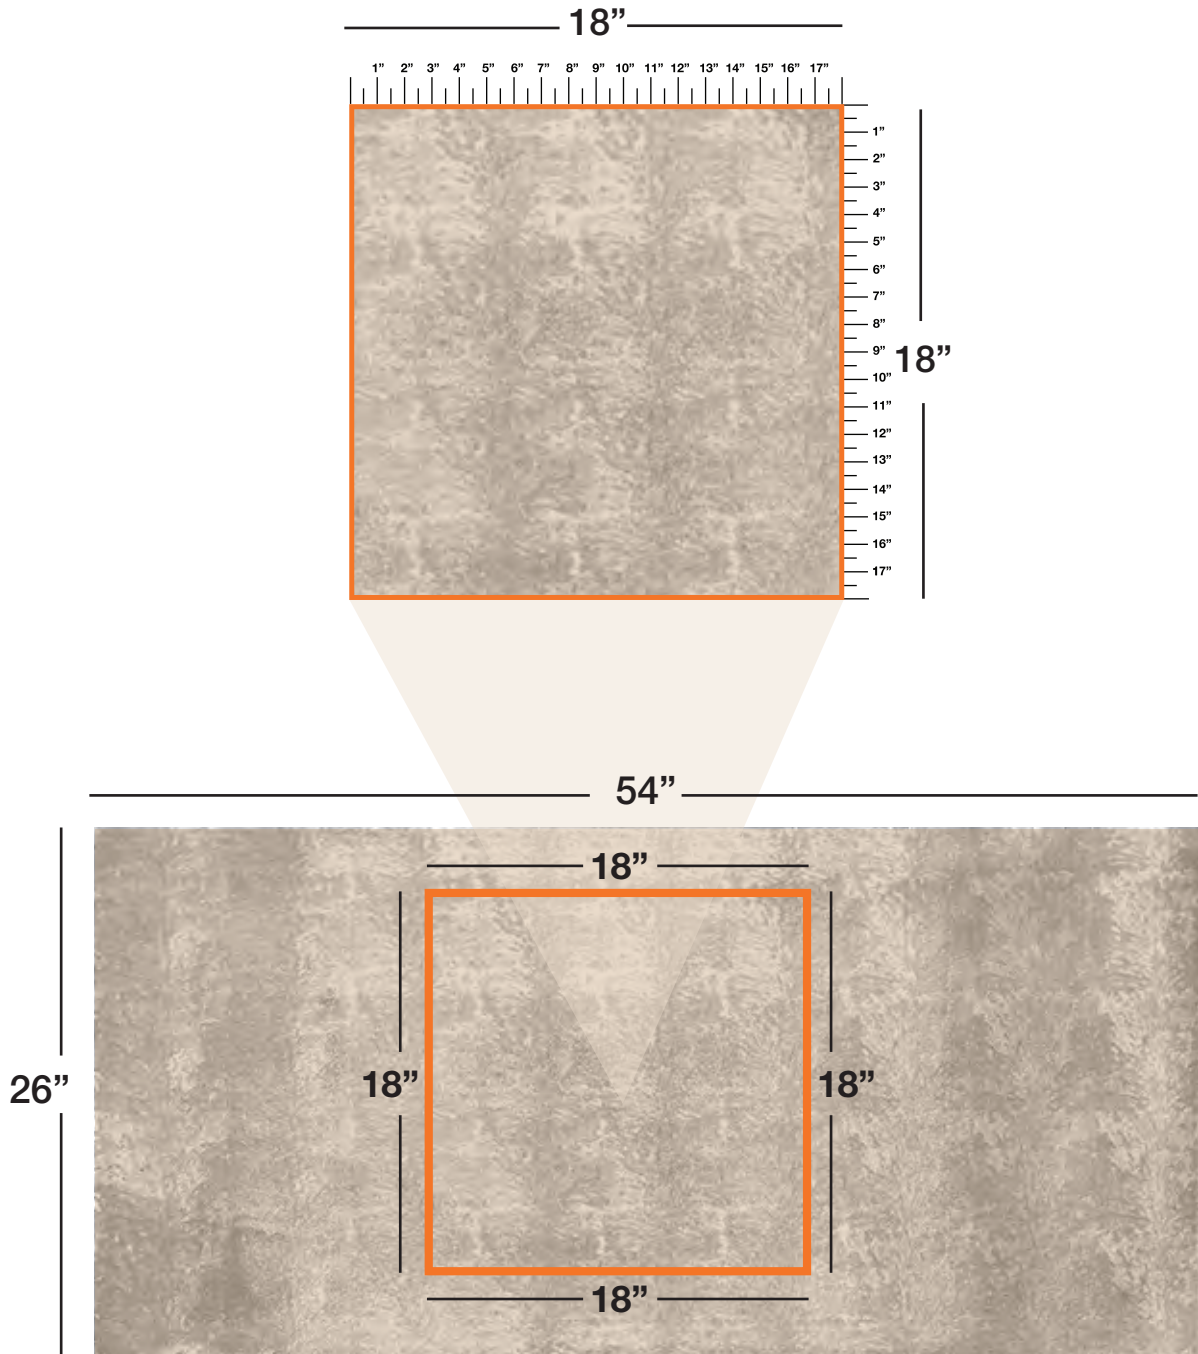

PONY TAIL (PTL)

Available In: Panels

Noticeable Matchline: N/A

Directional: Yes

Plate Dimensions: 54"W x 26"H

Direction of pattern on plate. Not to scale.

Pattern and color shown at actual scale.

www.townsendleather.com

EXOTIC ANIMAL

Pre-Cut Panels

54"W x 26"H

PONY TAIL (PTL)

Product Name pattern is available in pre-cut 54"W x 26"H panels, as shown above. Minimum order is 3 panels. Townsend Leather recommends adding an additional 2" of leather to your embossing panel for wrap and upholstery, however if you need more for unique applications, please discuss with your Townsend Leather Representative for exact requirements.

EXOTIC ANIMAL

Pattern Repeat

The above layout is to show scale and pattern repeat. A pattern repeat refers to the amount of space from where a pattern begins and then begins again. This repeat can occur both on the vertical and horizontal plane. In the top 18"X18" box, we have included additional internal measurements so you can better understand the pattern repeat of the design shown, both vertically and horizontally.