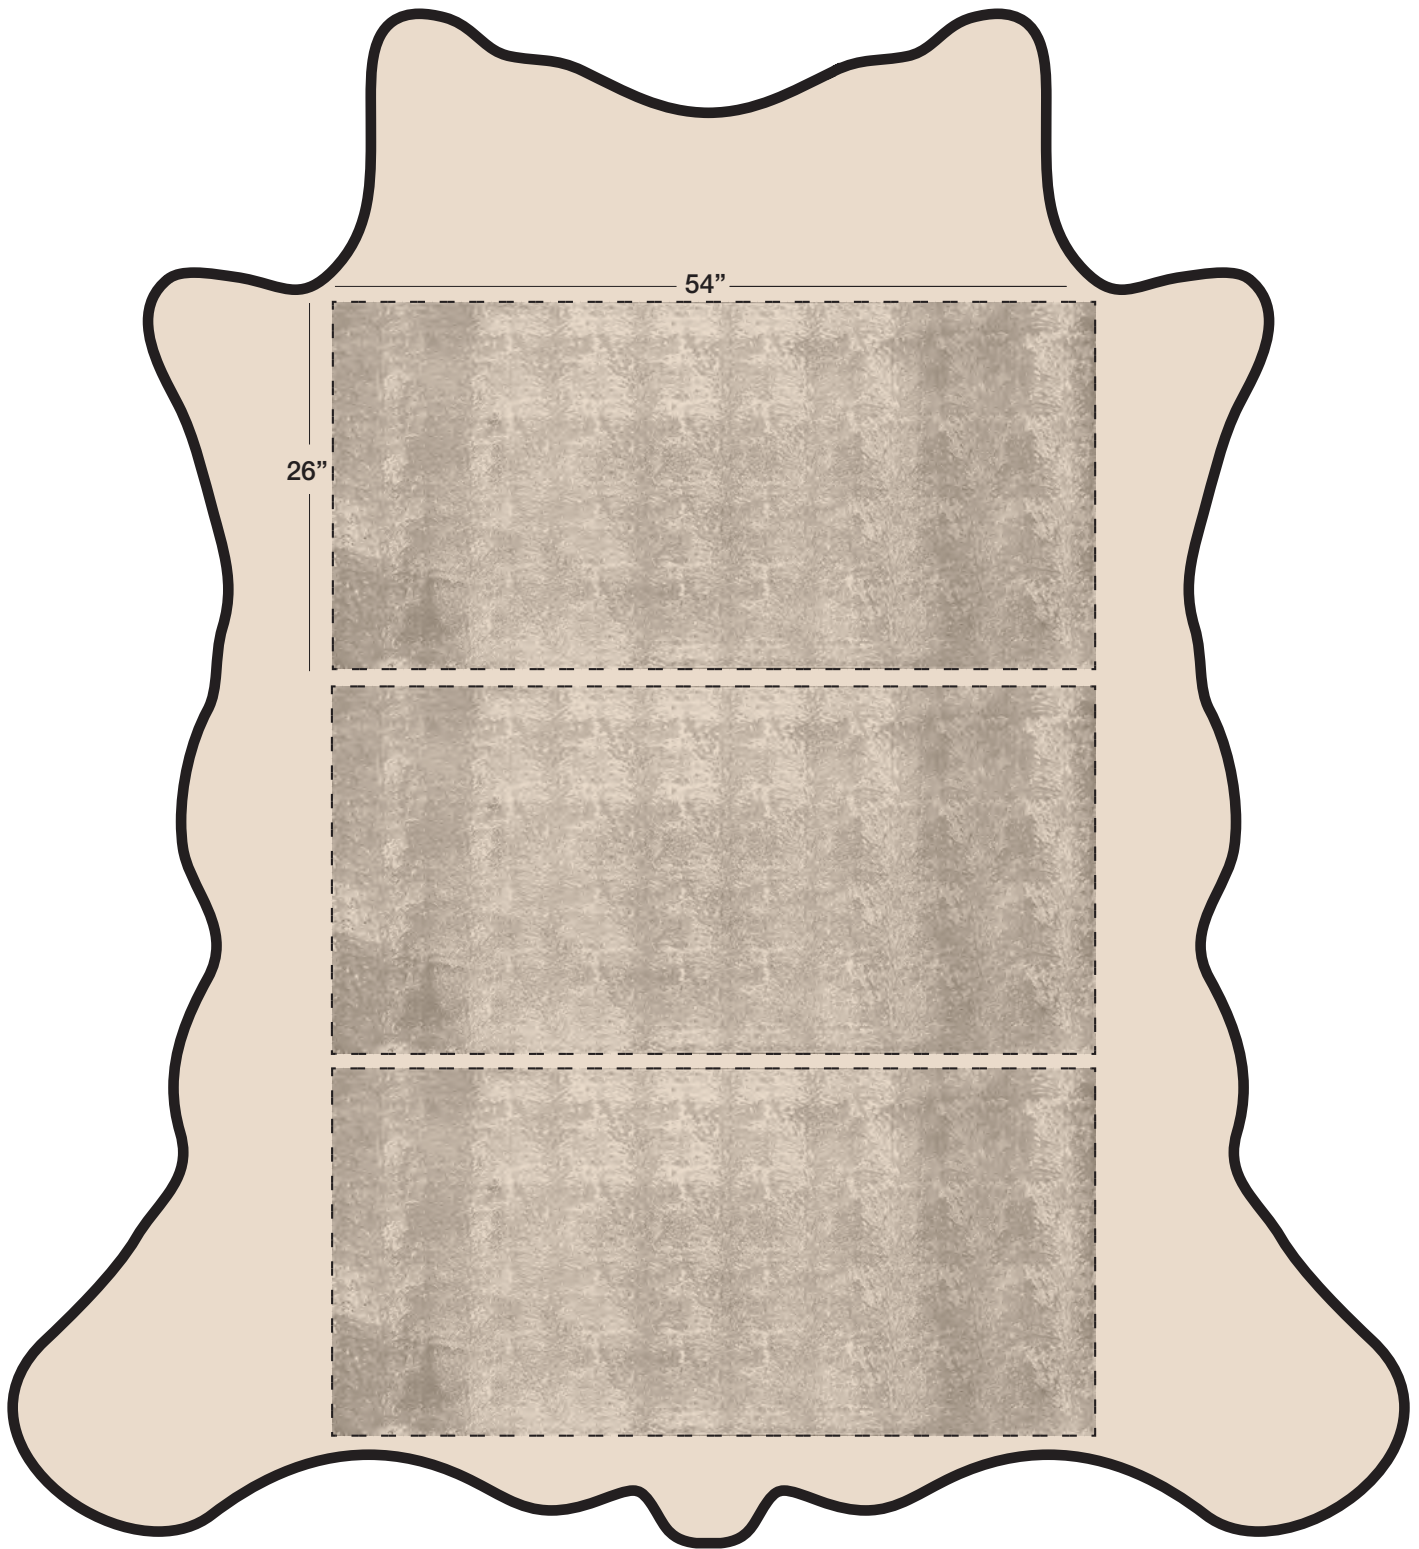

PONY TAIL (PTL)

Available In: Panels

Noticeable Matchline: N/A

Directional: Yes

Plate Dimensions: 54"W x 26"H

Direction of pattern on plate. Not to scale.

Pattern and color shown at actual scale.

www.townsendleather.com

EXOTIC ANIMAL

Pre-Cut Panels

54"W x 26"H

PONY TAIL (PTL)

Product Name pattern is available in pre-cut 54"W x 26"H panels, as shown above. Minimum order is 3 panels. Townsend Leather recommends adding an additional 2" of leather to your embossing panel for wrap and upholstery, however if you need more for unique applications, please discuss with your Townsend Leather Representative for exact requirements.

EXOTIC ANIMAL

Pattern Repeat

The above layout is to show scale and pattern repeat. A pattern repeat refers to the amount of space from where a pattern begins and then begins again. This repeat can occur both on the vertical and horizontal plane. In the top 18"X18" box, we have included additional internal measurements so you can better understand the pattern repeat of the design shown, both vertically and horizontally.