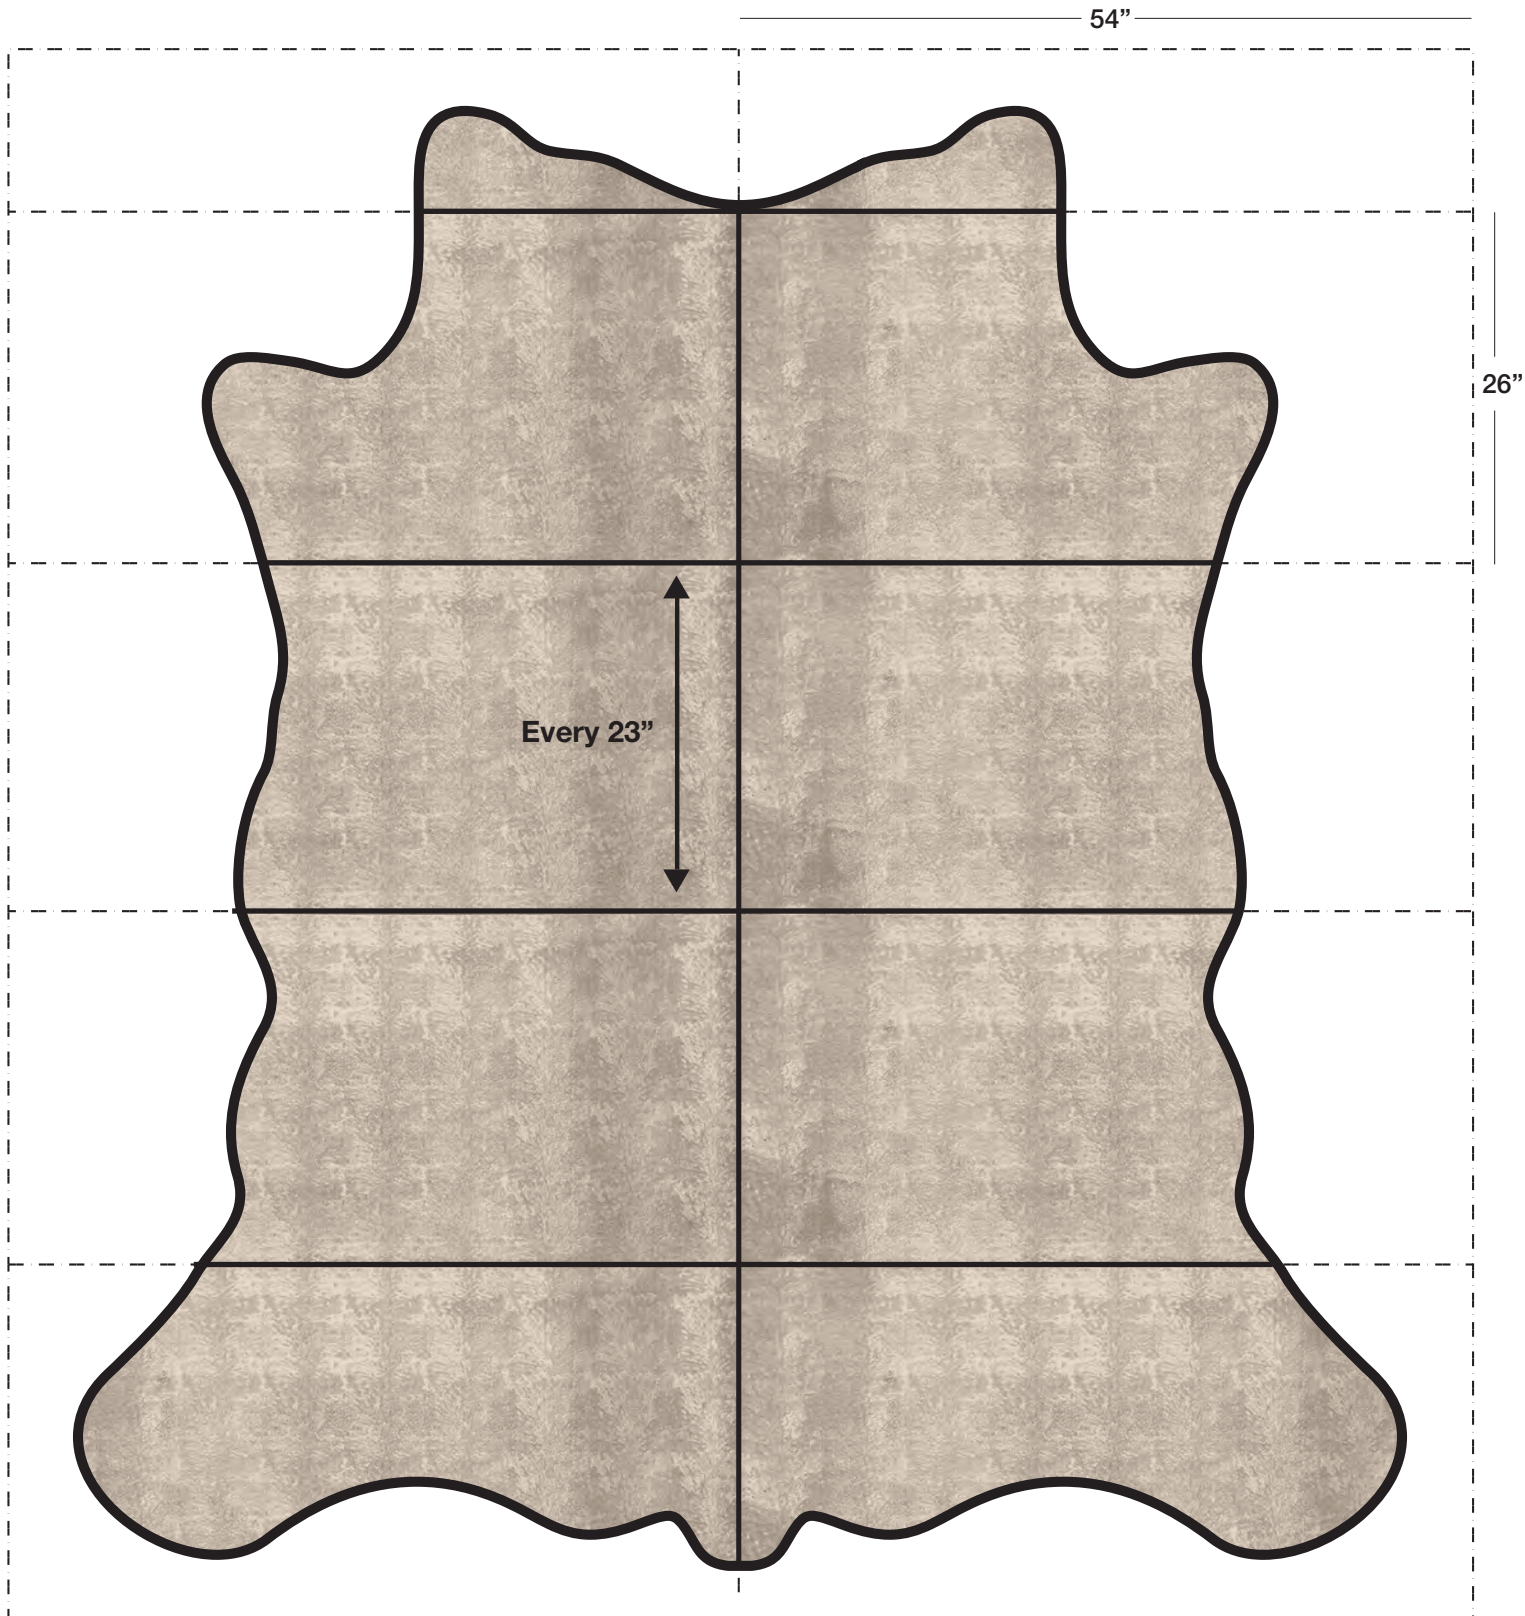

PONY TAIL (PTL)

Available In: Hides

Noticeable Matchline: Yes

Directional: Yes

Plate Dimensions: 54"W x 26"H

Direction of pattern on plate. Not to scale.

Pattern and color shown at actual scale.

www.townsendleather.com

EXOTIC ANIMAL

Full Cowhide

55-60 SF Average

PONY TAIL (PTL)

The above layout is to show approximate areas where the embossing may be present. Please note, however, that because each hide is unique and hides vary in shape and size, there will be slight differences in exactly where the embossing pattern falls on each hide. This diagram is intended to provide a general representation of where the pattern will be printed onto the hide.

EXOTIC ANIMAL

Full Cowhide

55-60 SF Average

PONY TAIL (PTL)

Pattern Repeat

The above layout is to show scale and pattern repeat. A pattern repeat refers to the amount of space from where a pattern begins and then begins again. This repeat can occur both on the vertical and horizontal plane. In the top 18"X18" box, we have included additional internal measurements so you can better understand the pattern repeat of the design shown, both vertically and horizontally.