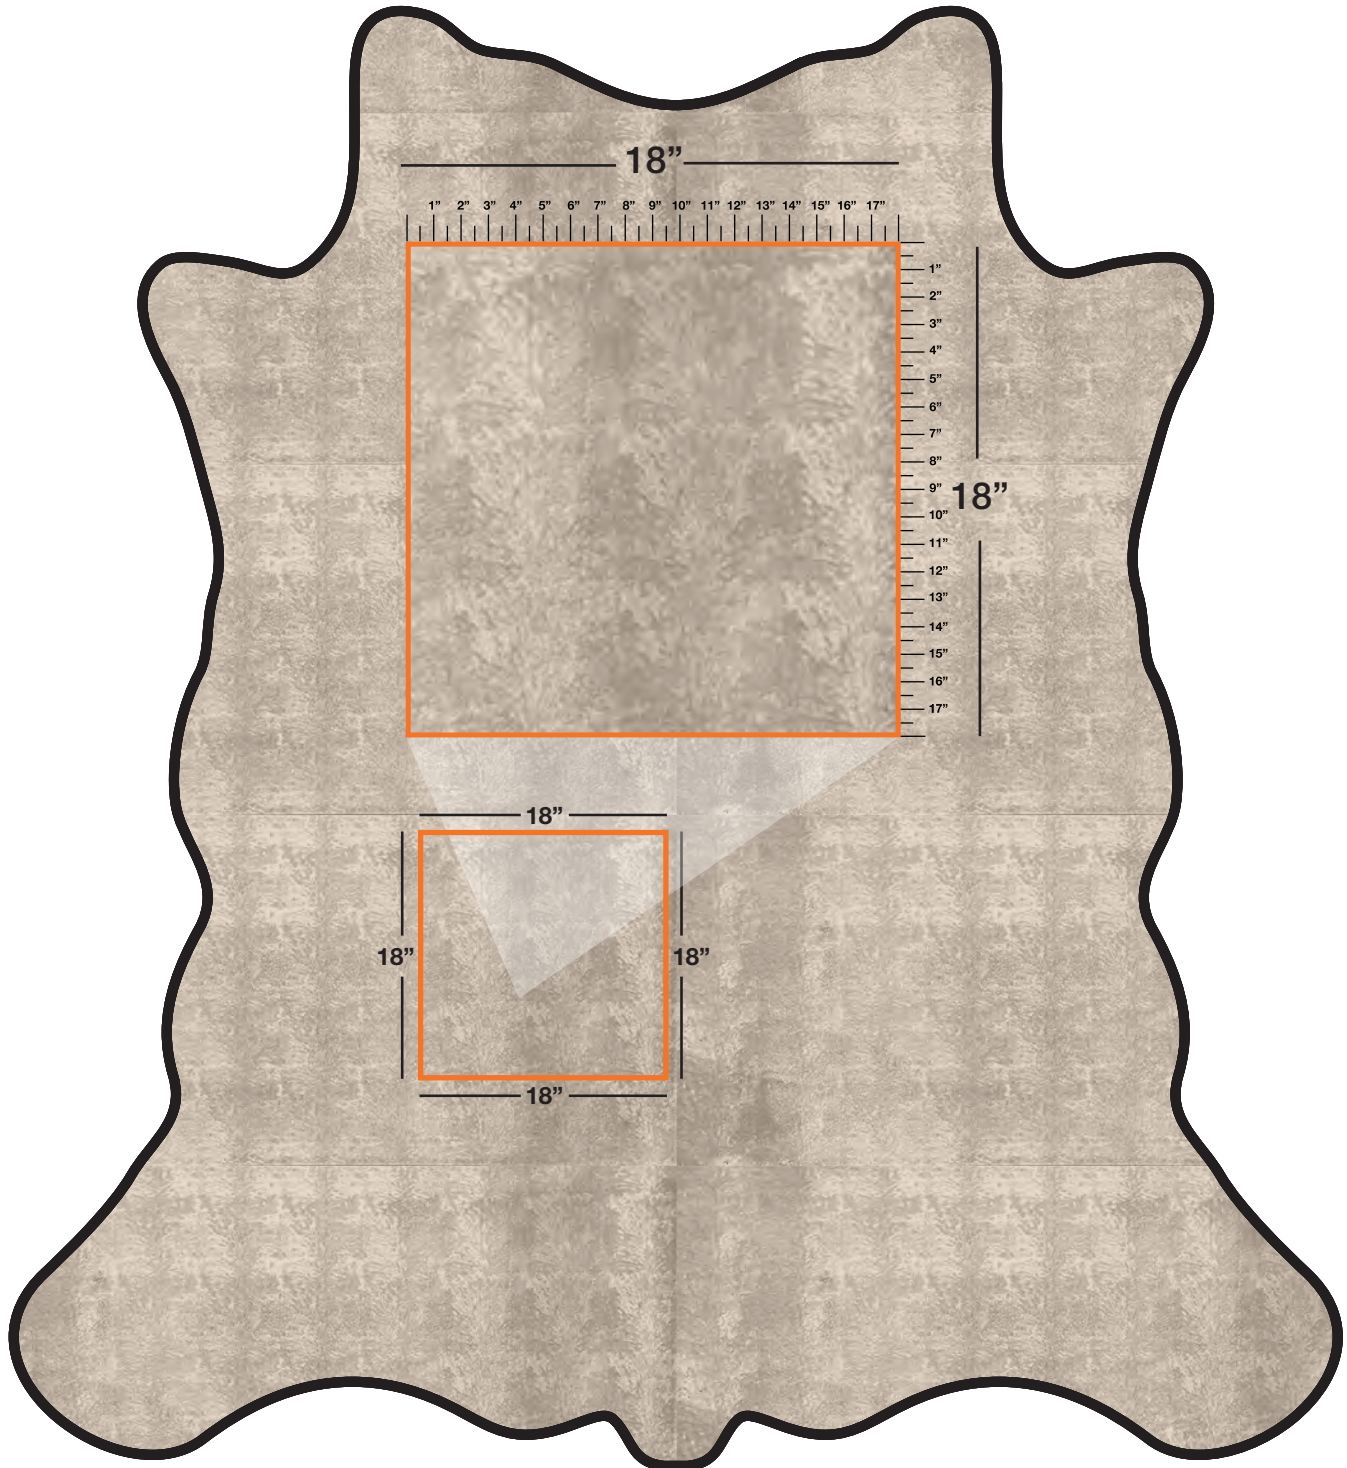

PONY TAIL (PTL)

Available In: Hides

Noticeable Matchline: Yes

Directional: Yes

Plate Dimensions: 54"W x 26"H

Direction of pattern on plate. Not to scale.

Pattern and color shown at actual scale.

www.townsendleather.com

EXOTIC ANIMAL

Full Cowhide

55-60 SF Average

PONY TAIL (PTL)

The above layout is to show approximate areas where the embossing may be present. Please note, however, that because each hide is unique and hides vary in shape and size, there will be slight differences in exactly where the embossing pattern falls on each hide. This diagram is intended to provide a general representation of where the pattern will be printed onto the hide.

EXOTIC ANIMAL

Full Cowhide

55-60 SF Average

PONY TAIL (PTL)

Pattern Repeat

The above layout is to show scale and pattern repeat. A pattern repeat refers to the amount of space from where a pattern begins and then begins again. This repeat can occur both on the vertical and horizontal plane. In the top 18"X18" box, we have included additional internal measurements so you can better understand the pattern repeat of the design shown, both vertically and horizontally.