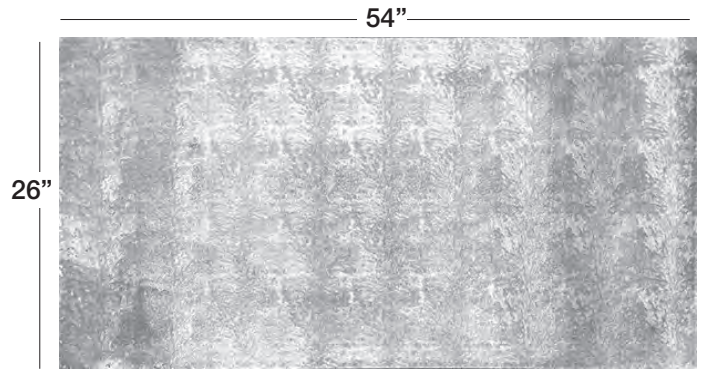

PONY TAIL (PTL)

Available In: Hides

Noticeable Matchline: Yes

Directional: Yes

Plate Dimensions: 54"W x 26"H

Direction of pattern on plate. Not to scale.

Pattern and color shown at actual scale.

www.townsendleather.com

EXOTIC ANIMAL

Full Cowhide

55-60 SF Average

PONY TAIL (PTL)

The above layout is to show approximate areas where the embossing may be present. Please note, however, that because each hide is unique and hides vary in shape and size, there will be slight differences in exactly where the embossing pattern falls on each hide. This diagram is intended to provide a general representation of where the pattern will be printed onto the hide.

EXOTIC ANIMAL

Full Cowhide

55-60 SF Average

PONY TAIL (PTL)

Pattern Repeat

The above layout is to show scale and pattern repeat. A pattern repeat refers to the amount of space from where a pattern begins and then begins again. This repeat can occur both on the vertical and horizontal plane. In the top 18"X18" box, we have included additional internal measurements so you can better understand the pattern repeat of the design shown, both vertically and horizontally.