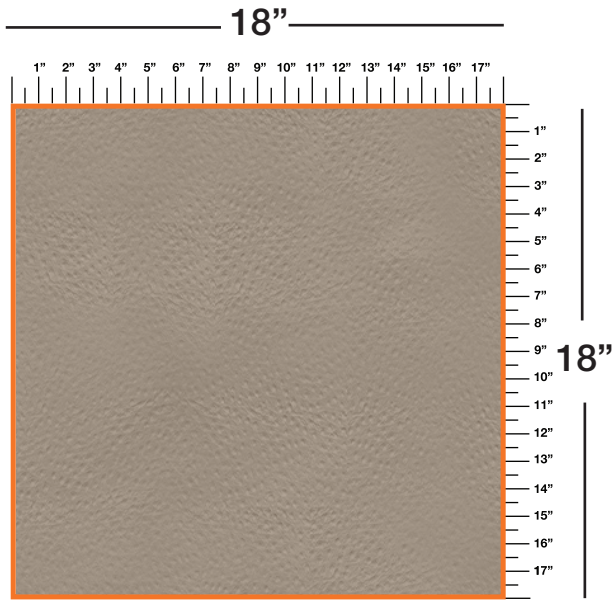

NATURAL OSTRICH (NO)

Available In: Sides

Noticeable Matchline: Yes

Directional: No

Plate Dimensions: 54"W x 39"H

Direction of pattern on plate. Not to scale.

Pattern and color shown at actual scale.

www.townsendleather.com

EXOTIC ANIMAL

Cowhide Side

25-30 SF Average

NATURAL OSTRICH (NO)

The above layout is to show approximate areas where the embossing matchline may be present. Please note, however, that because each side is unique and sides vary in shape and size, there will be slight differences in exactly where the embossing pattern falls on each side. This diagram is intended to provide a general representation of where the pattern will be printed onto the side.

EXOTIC ANIMAL

Cowhide Side

25-30 SF Average

NATURAL OSTRICH (NO)

Pattern Repeat

The above layout is to show approximate areas where the embossing matchline may be present. Please note, however, that because each side is unique and sides vary in shape and size, there will be slight differences in exactly where the embossing pattern falls on each side. This diagram is intended to provide a general representation of where the pattern will be printed onto the side.