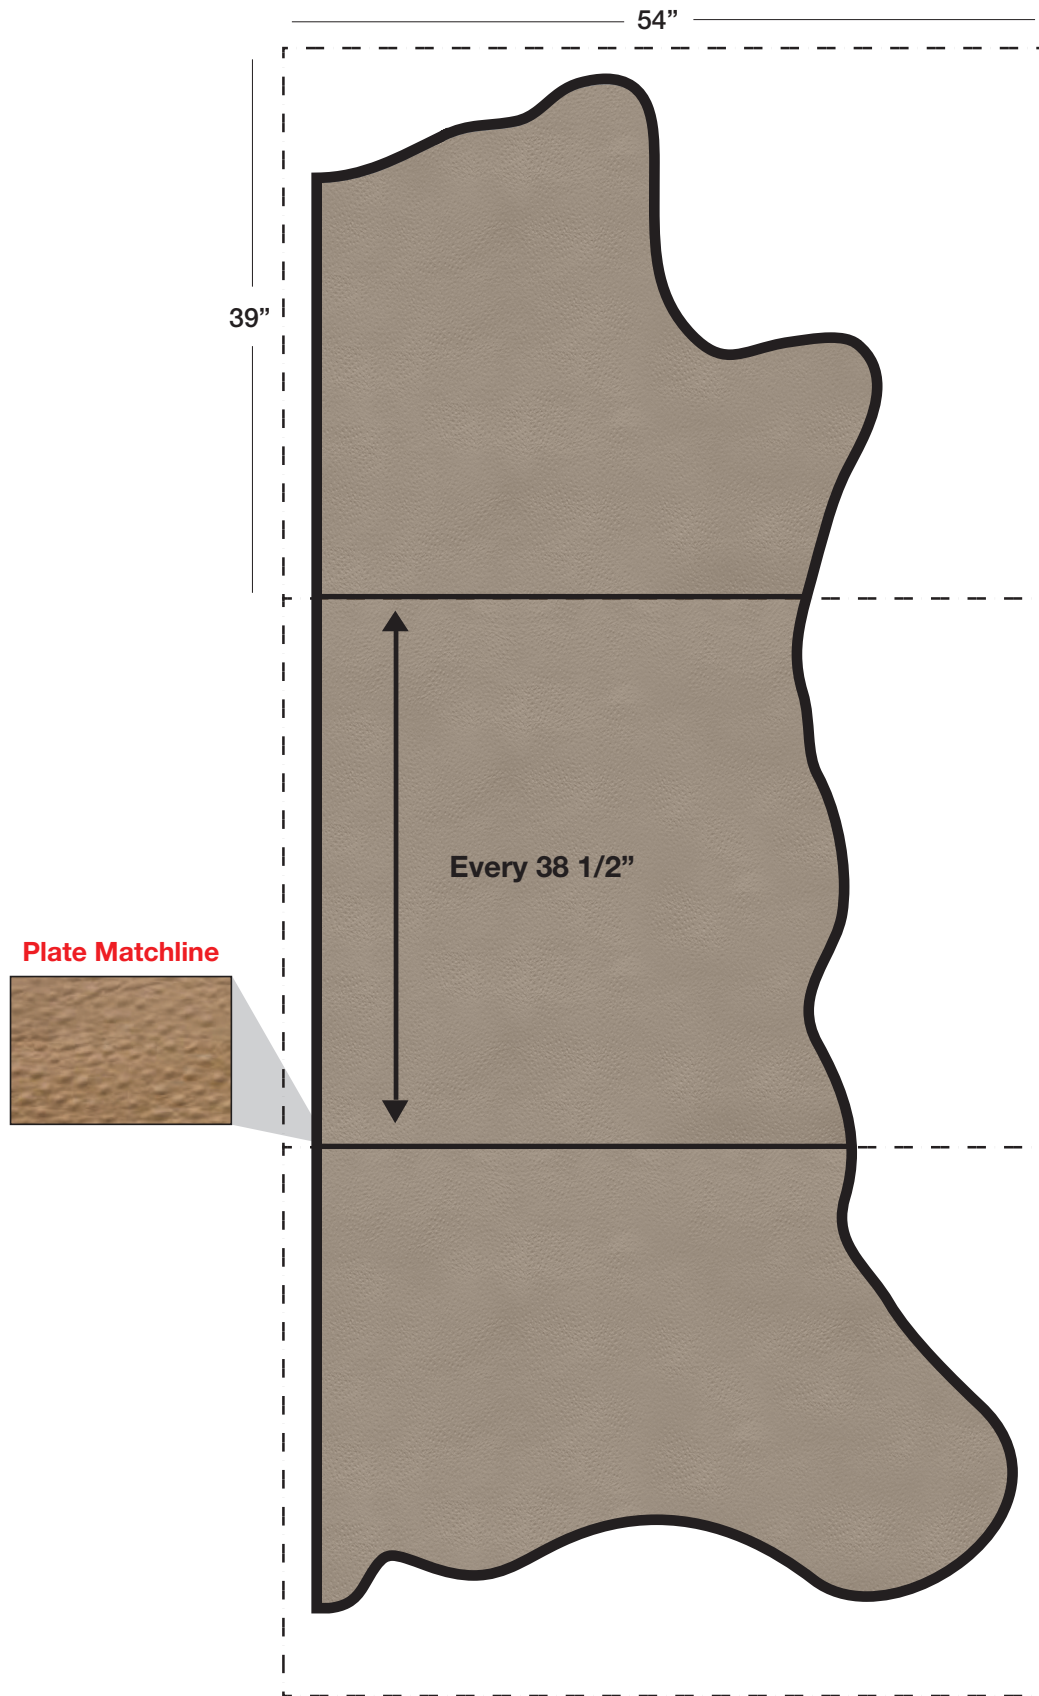

NATURAL OSTRICH (NO)

Available In: Sides

Noticeable Matchline: Yes

Directional: No

Plate Dimensions: 54"W x 39"H

Direction of pattern on plate. Not to scale.

Pattern and color shown at actual scale.

www.townsendleather.com

EXOTIC ANIMAL

Cowhide Side

25-30 SF Average

NATURAL OSTRICH (NO)

The above layout is to show approximate areas where the embossing matchline may be present. Please note, however, that because each side is unique and sides vary in shape and size, there will be slight differences in exactly where the embossing pattern falls on each side. This diagram is intended to provide a general representation of where the pattern will be printed onto the side.

EXOTIC ANIMAL

Cowhide Side

25-30 SF Average

NATURAL OSTRICH (NO)

Pattern Repeat

The above layout is to show approximate areas where the embossing matchline may be present. Please note, however, that because each side is unique and sides vary in shape and size, there will be slight differences in exactly where the embossing pattern falls on each side. This diagram is intended to provide a general representation of where the pattern will be printed onto the side.