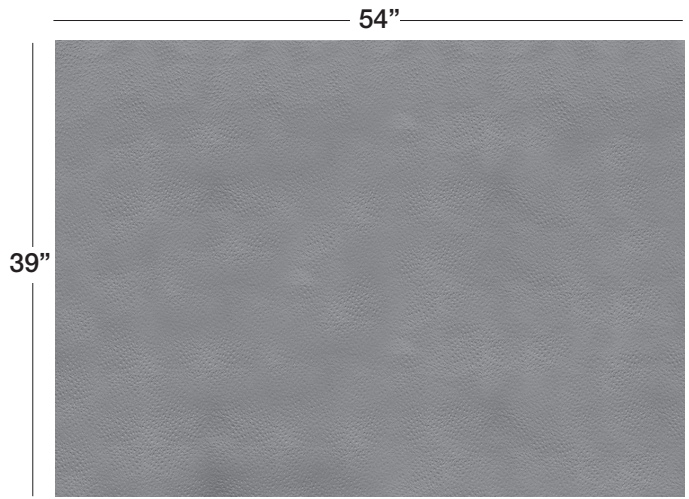

NATURAL OSTRICH (NO)

Available In: Sides

Noticeable Matchline: Yes

Directional: No

Plate Dimensions: 54"W x 39"H

Direction of pattern on plate. Not to scale.

Pattern and color shown at actual scale.

www.townsendleather.com

EXOTIC ANIMAL

Cowhide Side

25-30 SF Average

NATURAL OSTRICH (NO)

The above layout is to show approximate areas where the embossing matchline may be present. Please note, however, that because each side is unique and sides vary in shape and size, there will be slight differences in exactly where the embossing pattern falls on each side. This diagram is intended to provide a general representation of where the pattern will be printed onto the side.

EXOTIC ANIMAL

Cowhide Side

25-30 SF Average

NATURAL OSTRICH (NO)

Pattern Repeat

The above layout is to show approximate areas where the embossing matchline may be present. Please note, however, that because each side is unique and sides vary in shape and size, there will be slight differences in exactly where the embossing pattern falls on each side. This diagram is intended to provide a general representation of where the pattern will be printed onto the side.