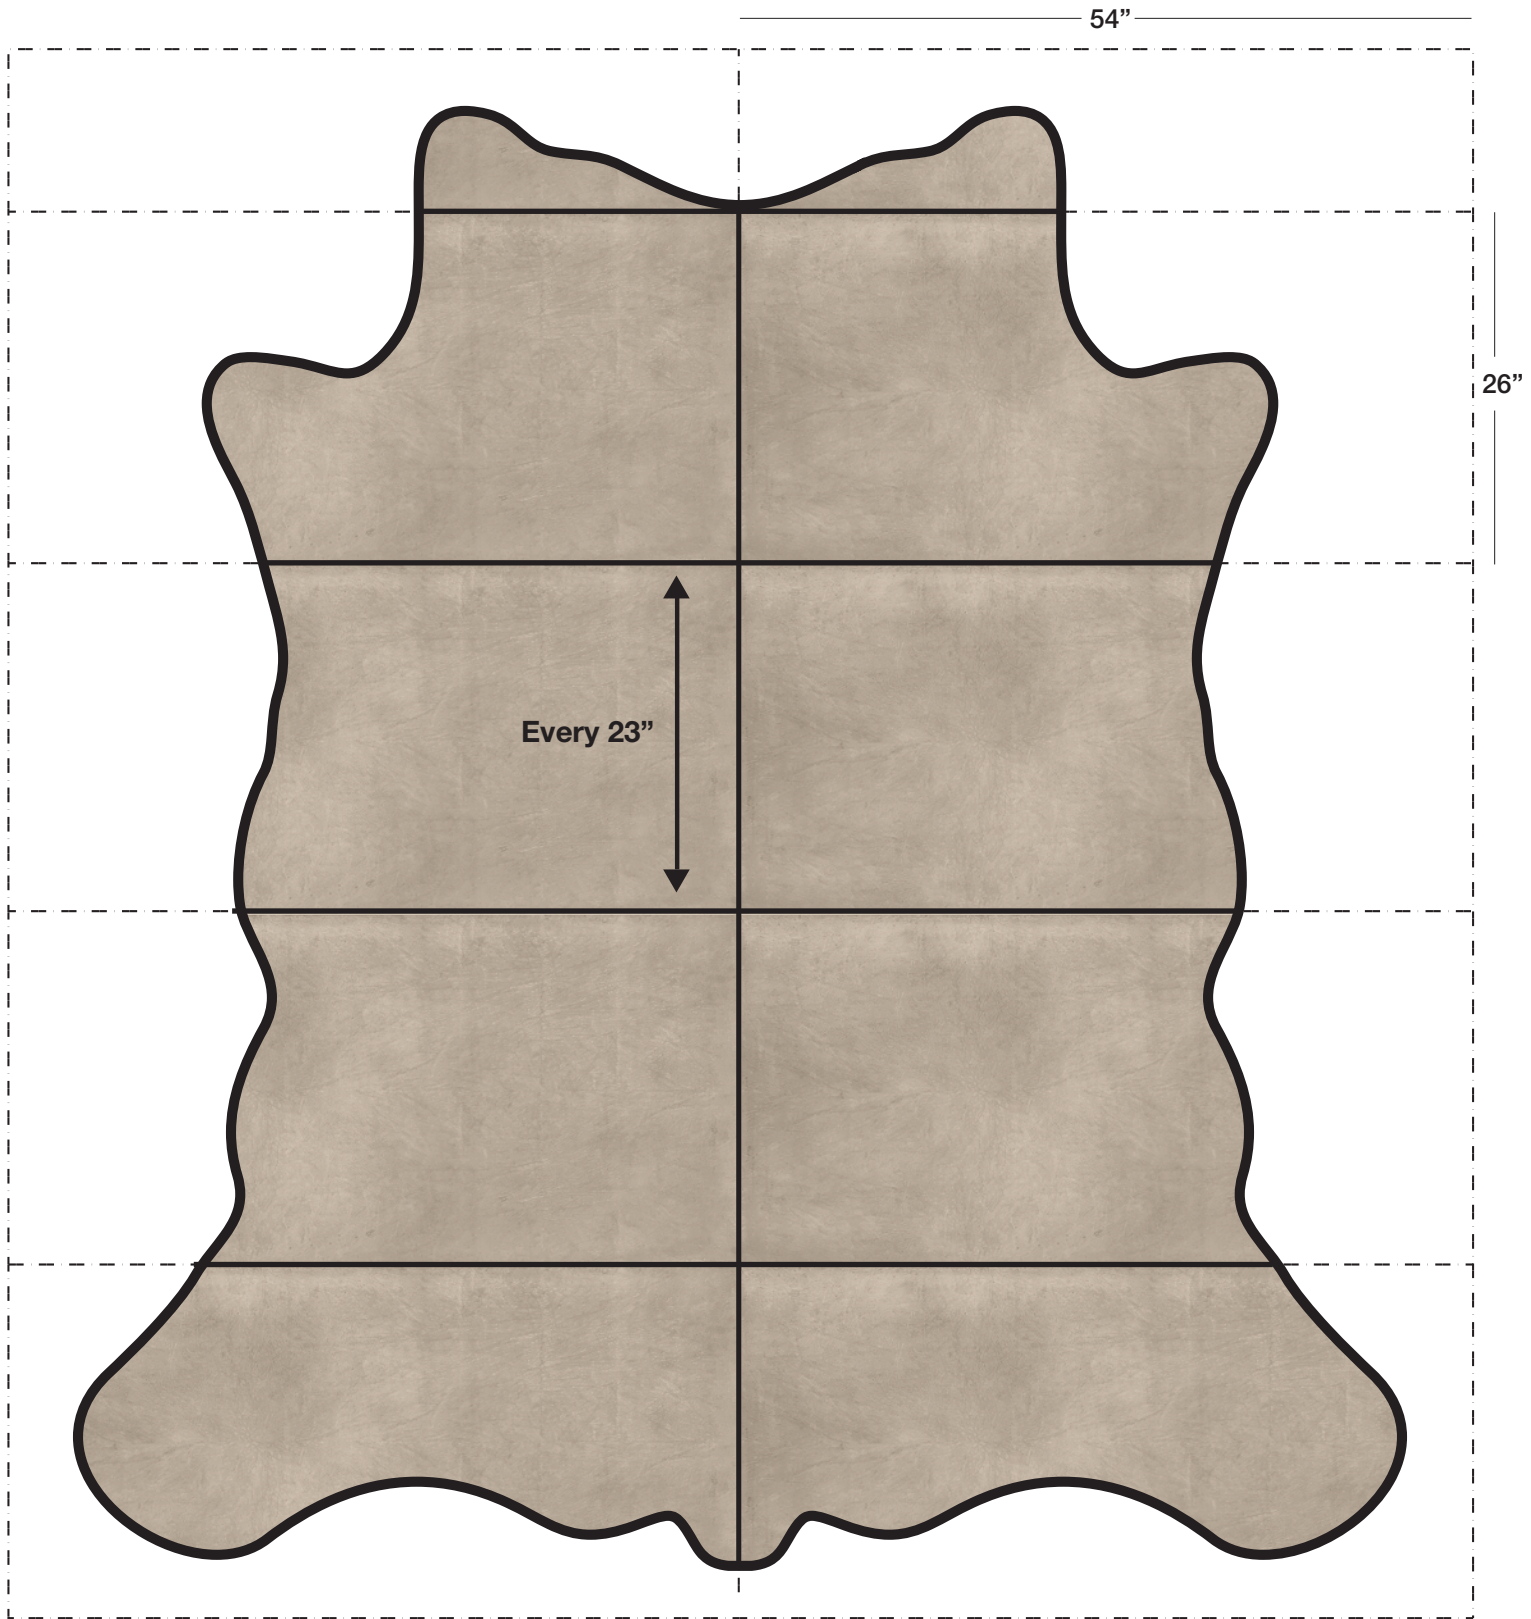

LEATHER GRAIN (LG)

Available In: Hides

Noticeable Matchline: No

Directional: Yes

Plate Dimensions: 54"W x 26"H

Direction of pattern on plate. Not to scale.

Pattern and color shown at actual scale.

www.townsendleather.com

GRAIN TEXTURE

Full Cowhide

55-60 SF Average

LEATHER GRAIN (LG)

The above layout is to show approximate areas where the embossing may be present. Please note, however, that because each hide is unique and hides vary in shape and size, there will be slight differences in exactly where the embossing pattern falls on each hide. This diagram is intended to provide a general representation of where the pattern will be printed onto the hide.

GRAIN TEXTURE