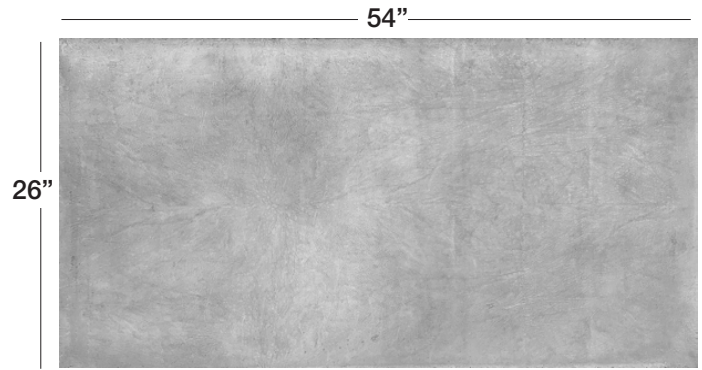

LEATHER GRAIN (LG)

Available In: Hides

Noticeable Matchline: No

Directional: Yes

Plate Dimensions: 54"W x 26"H

Direction of pattern on plate. Not to scale.

Pattern and color shown at actual scale.

www.townsendleather.com

GRAIN TEXTURE

Full Cowhide

55-60 SF Average

LEATHER GRAIN (LG)

The above layout is to show approximate areas where the embossing may be present. Please note, however, that because each hide is unique and hides vary in shape and size, there will be slight differences in exactly where the embossing pattern falls on each hide. This diagram is intended to provide a general representation of where the pattern will be printed onto the hide.

GRAIN TEXTURE