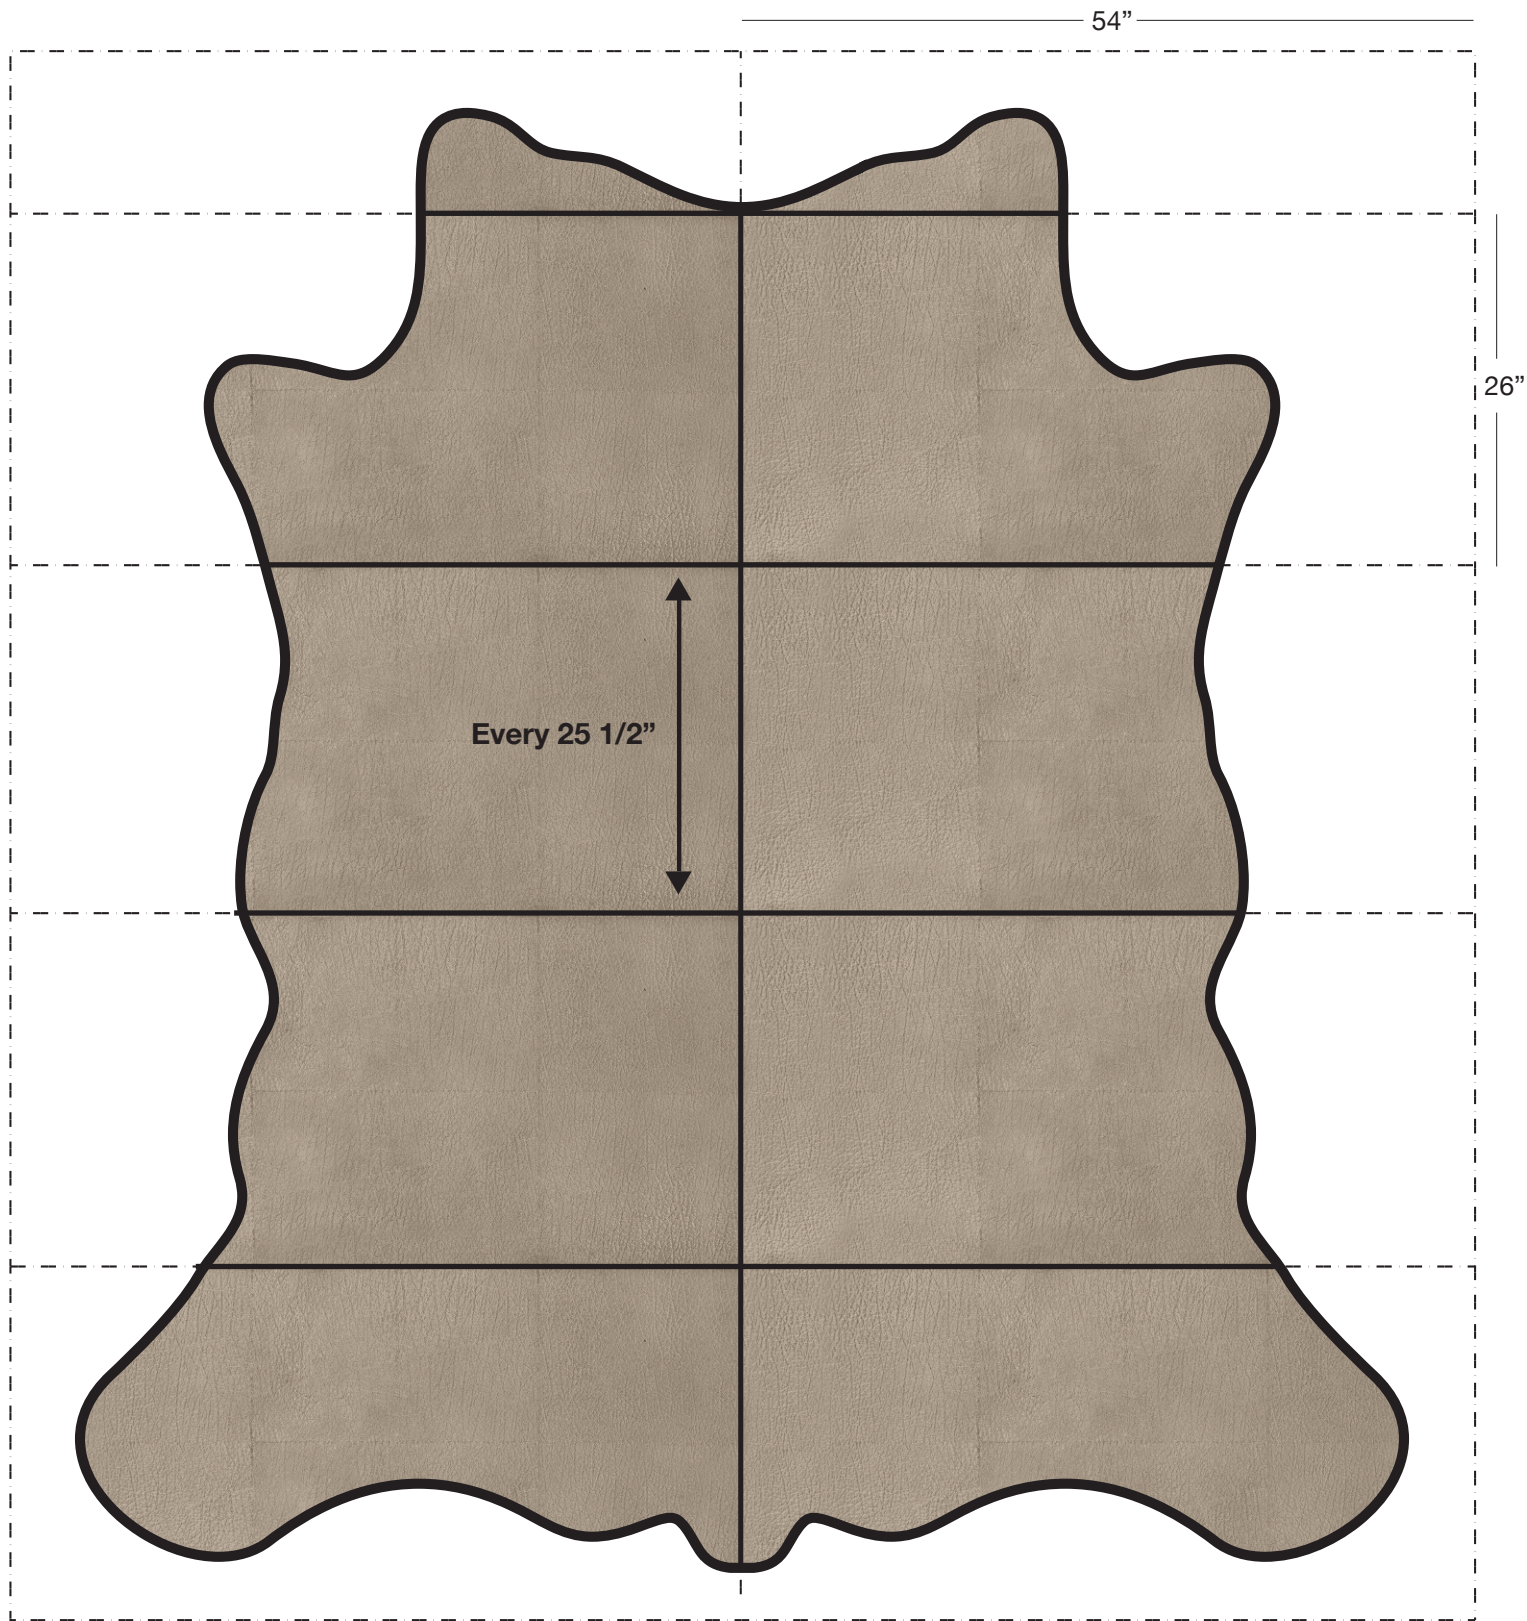

SHRUNKEN BUFFALO (SB)

Available In: Hides

Noticeable Matchline: Yes

Directional: Yes

Plate Dimensions: 54"W x 26"H

Direction of pattern on plate. Not to scale.

Pattern and color shown at actual scale.

www.townsendleather.com

EXOTIC ANIMAL

Full Cowhide

55-60 SF Average

SHRUNKEN BUFFALO (SB)

The above layout is to show approximate areas where the embossing may be present. Please note, however, that because each hide is unique and hides vary in shape and size, there will be slight differences in exactly where the embossing pattern falls on each hide. This diagram is intended to provide a general representation of where the pattern will be printed onto the hide.

EXOTIC ANIMAL

Full Cowhide

55-60 SF Average

SHRUNKEN BUFFALO (SB)

Pattern Repeat

The above layout is to show scale and pattern repeat. A pattern repeat refers to the amount of space from where a pattern begins and then begins again. This repeat can occur both on the vertical and horizontal plane. In the top 18"X18" box, we have included additional internal measurements so you can better understand the pattern repeat of the design shown, both vertically and horizontally.