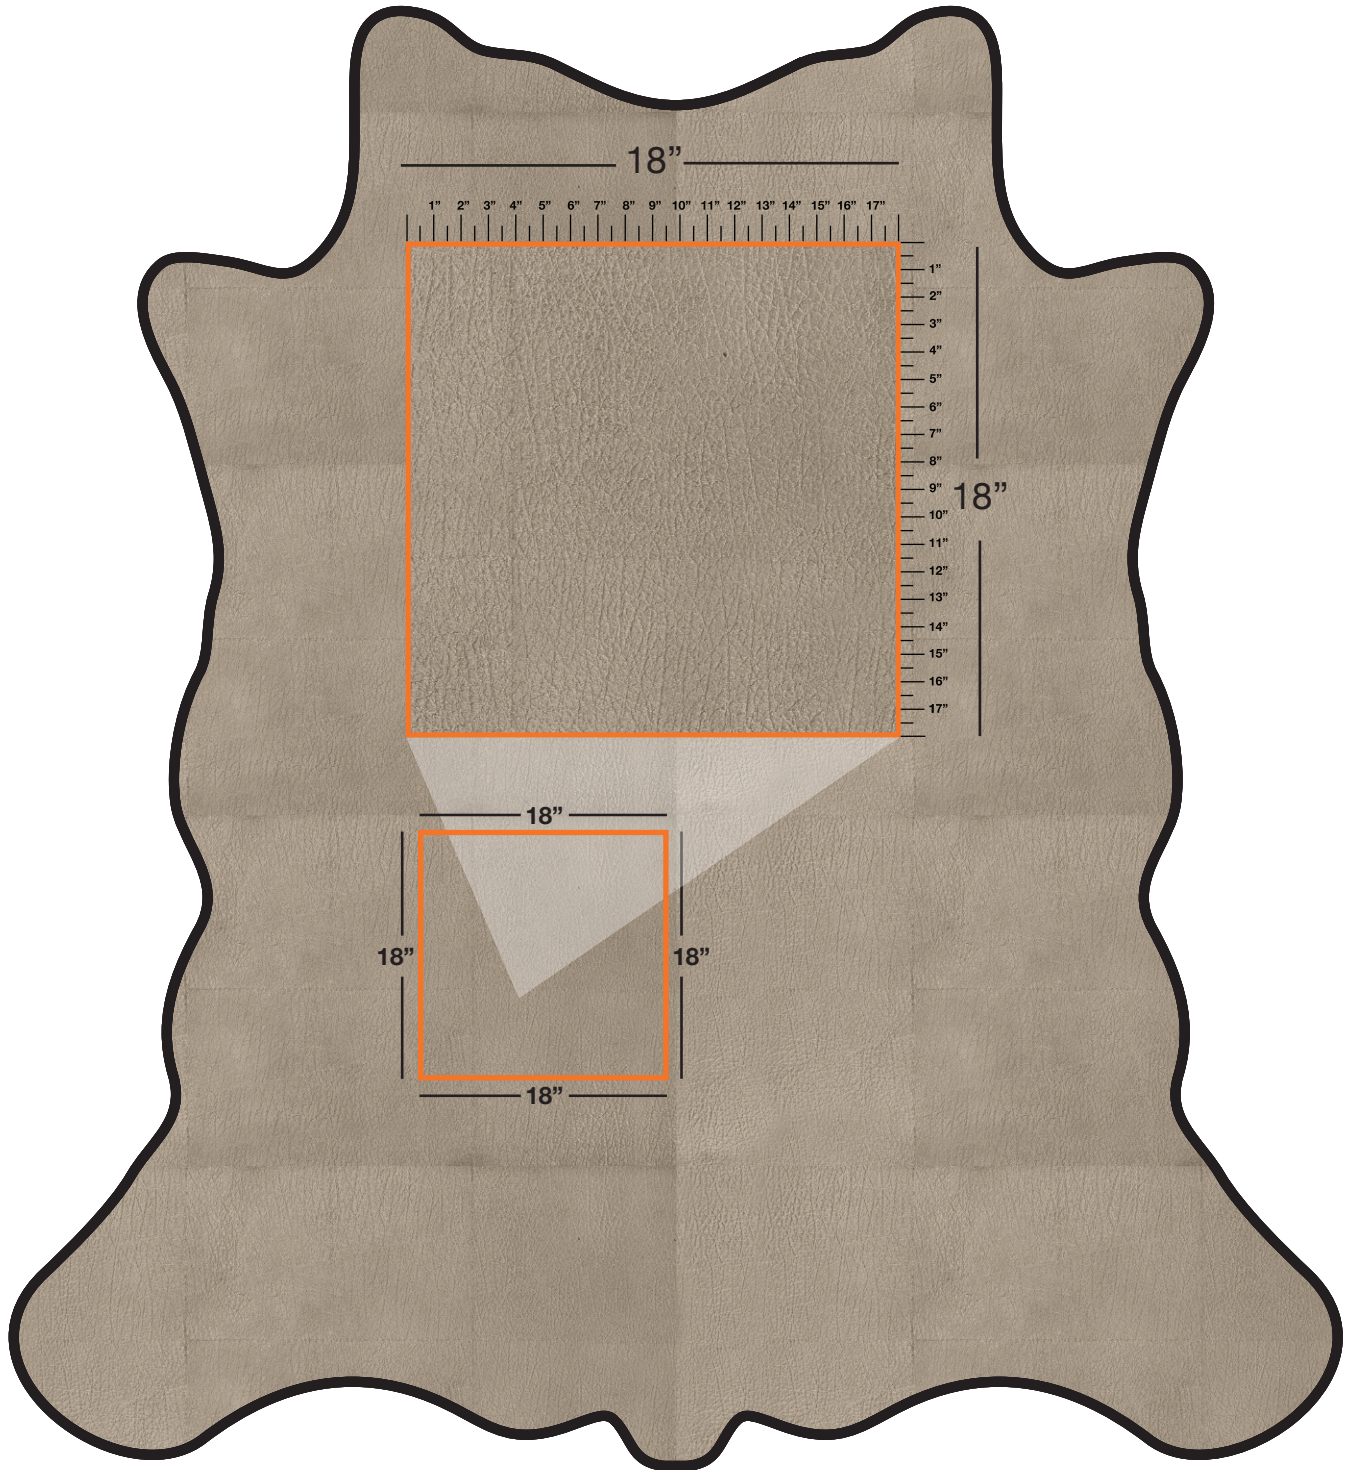

SHRUNKEN BUFFALO (SB)

Available In: Hides

Noticeable Matchline: Yes

Directional: Yes

Plate Dimensions: 54"W x 26"H

Direction of pattern on plate. Not to scale.

Pattern and color shown at actual scale.

www.townsendleather.com

EXOTIC ANIMAL

Full Cowhide

55-60 SF Average

SHRUNKEN BUFFALO (SB)

The above layout is to show approximate areas where the embossing may be present. Please note, however, that because each hide is unique and hides vary in shape and size, there will be slight differences in exactly where the embossing pattern falls on each hide. This diagram is intended to provide a general representation of where the pattern will be printed onto the hide.

EXOTIC ANIMAL

Full Cowhide

55-60 SF Average

SHRUNKEN BUFFALO (SB)

Pattern Repeat

The above layout is to show scale and pattern repeat. A pattern repeat refers to the amount of space from where a pattern begins and then begins again. This repeat can occur both on the vertical and horizontal plane. In the top 18"X18" box, we have included additional internal measurements so you can better understand the pattern repeat of the design shown, both vertically and horizontally.