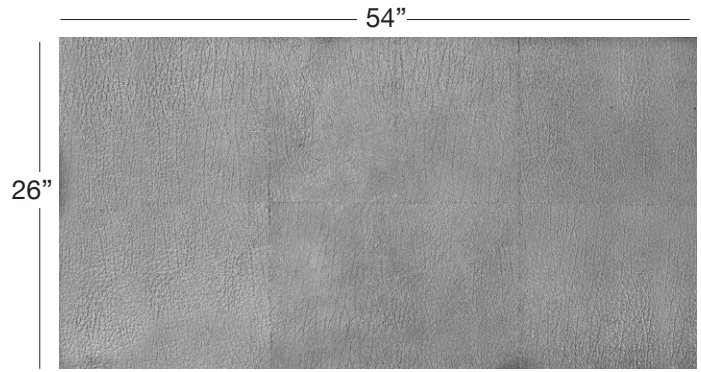

SHRUNKEN BUFFALO (SB)

Available In: Hides

Noticeable Matchline: Yes

Directional: Yes

Plate Dimensions: 54"W x 26"H

Direction of pattern on plate. Not to scale.

Pattern and color shown at actual scale.

www.townsendleather.com

EXOTIC ANIMAL

Full Cowhide

55-60 SF Average

SHRUNKEN BUFFALO (SB)

The above layout is to show approximate areas where the embossing may be present. Please note, however, that because each hide is unique and hides vary in shape and size, there will be slight differences in exactly where the embossing pattern falls on each hide. This diagram is intended to provide a general representation of where the pattern will be printed onto the hide.

EXOTIC ANIMAL

Full Cowhide

55-60 SF Average

SHRUNKEN BUFFALO (SB)

Pattern Repeat

The above layout is to show scale and pattern repeat. A pattern repeat refers to the amount of space from where a pattern begins and then begins again. This repeat can occur both on the vertical and horizontal plane. In the top 18"X18" box, we have included additional internal measurements so you can better understand the pattern repeat of the design shown, both vertically and horizontally.