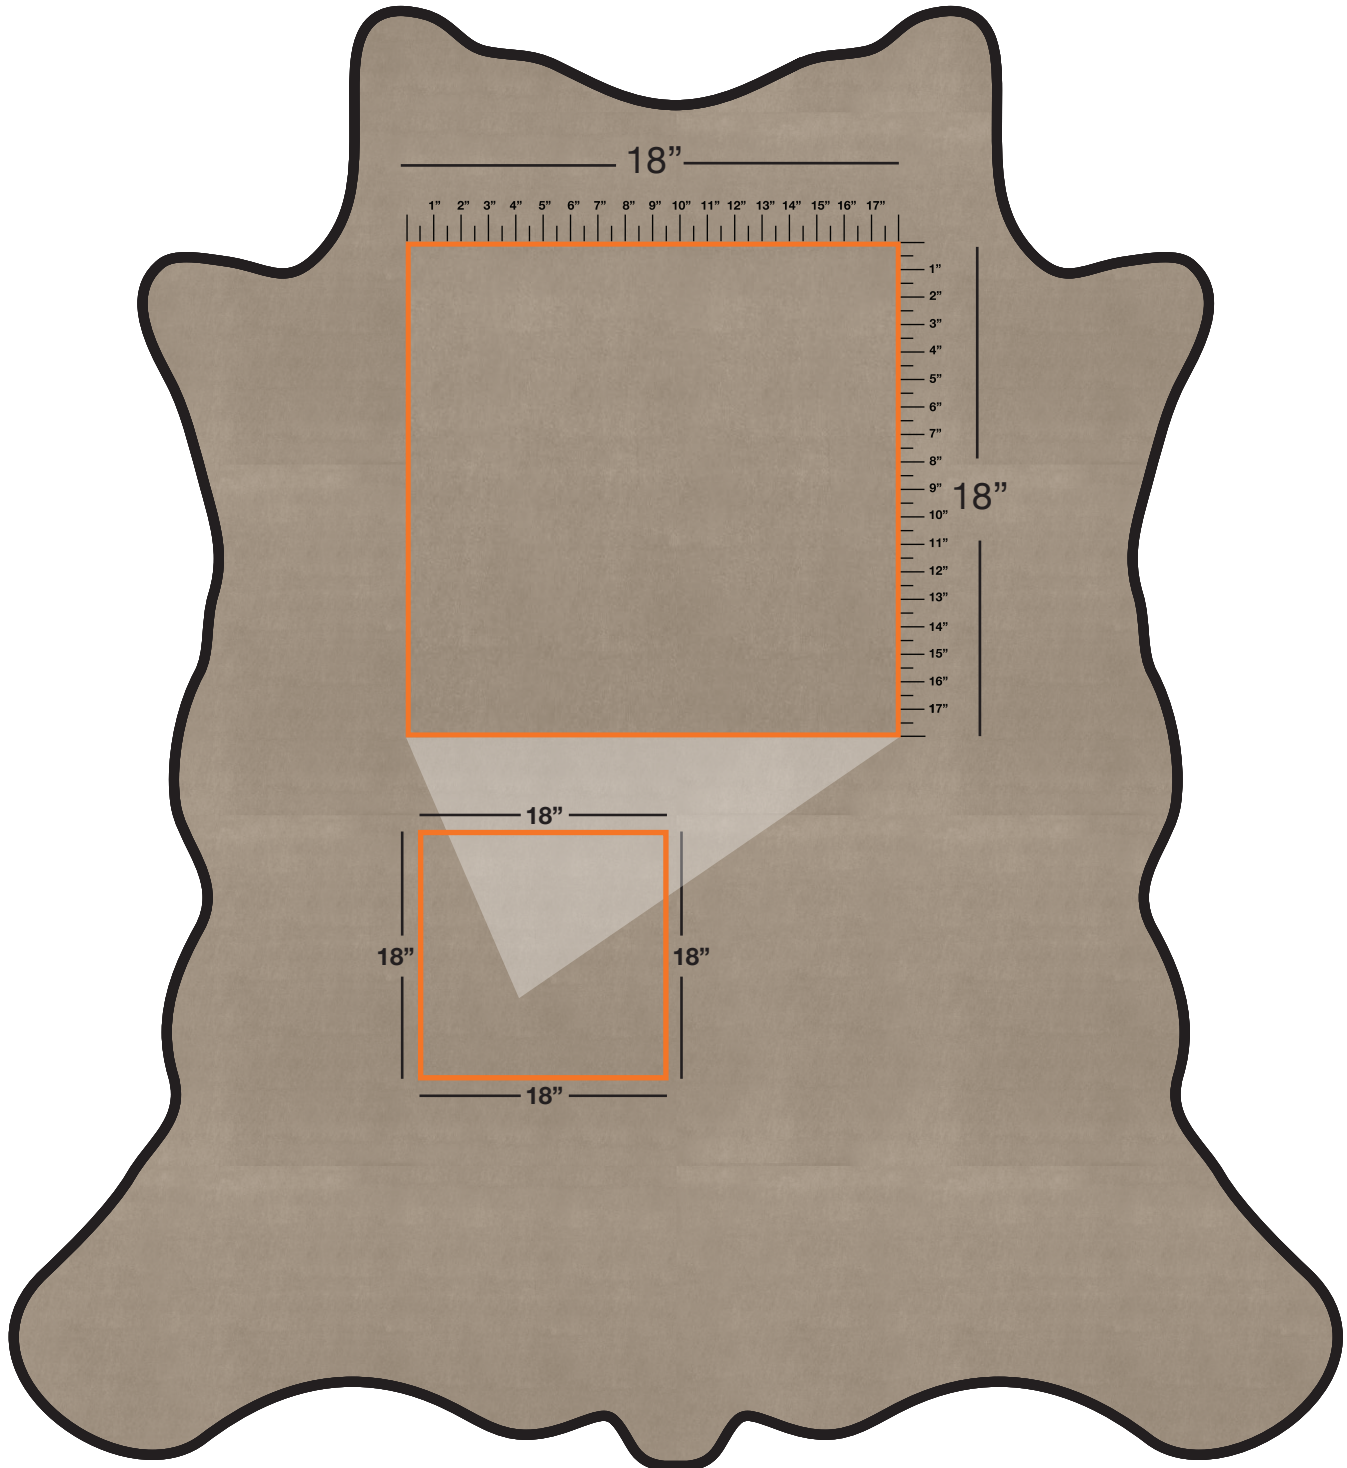

NEVADA (NV)

Available In: Hides

Noticeable Matchline: No

Directional: No

Plate Dimensions: 54"W x 26"H

Direction of pattern on plate. Not to scale.

Full Cowhide

55-60 SF Average

NEVADA (NV)

The above layout is to show approximate areas where the embossing may be present. Please note, however, that because each hide is unique and hides vary in shape and size, there will be slight differences in exactly where the embossing pattern falls on each hide. This diagram is intended to provide a general representation of where the pattern will be printed onto the hide.

GRAIN TEXTURE

Full Cowhide

55-60 SF Average

NEVADA (NV)

Pattern Repeat

The above layout is to show scale and pattern repeat. A pattern repeat refers to the amount of space from where a pattern begins and then begins again. This repeat can occur both on the vertical and horizontal plane. In the top 18"X18" box, we have included additional internal measurements so you can better understand the pattern repeat of the design shown, both vertically and horizontally.

GRAIN TEXTURE