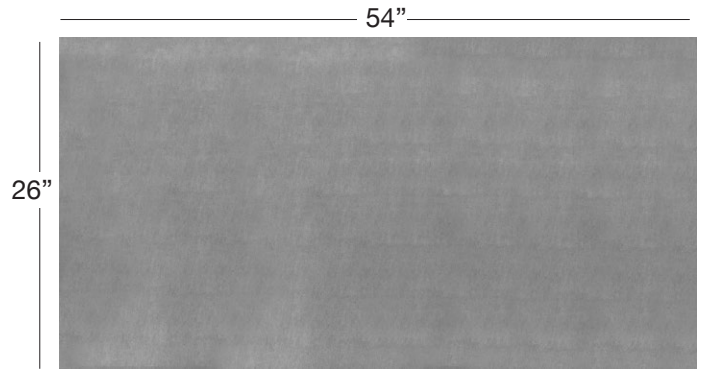

NEVADA (NV)

Available In: Hides

Noticeable Matchline: No

Directional: No

Plate Dimensions: 54"W x 26"H

Direction of pattern on plate. Not to scale.

Full Cowhide

55-60 SF Average

NEVADA (NV)

The above layout is to show approximate areas where the embossing may be present. Please note, however, that because each hide is unique and hides vary in shape and size, there will be slight differences in exactly where the embossing pattern falls on each hide. This diagram is intended to provide a general representation of where the pattern will be printed onto the hide.

GRAIN TEXTURE

Full Cowhide

55-60 SF Average

NEVADA (NV)

Pattern Repeat

The above layout is to show scale and pattern repeat. A pattern repeat refers to the amount of space from where a pattern begins and then begins again. This repeat can occur both on the vertical and horizontal plane. In the top 18"X18" box, we have included additional internal measurements so you can better understand the pattern repeat of the design shown, both vertically and horizontally.

GRAIN TEXTURE