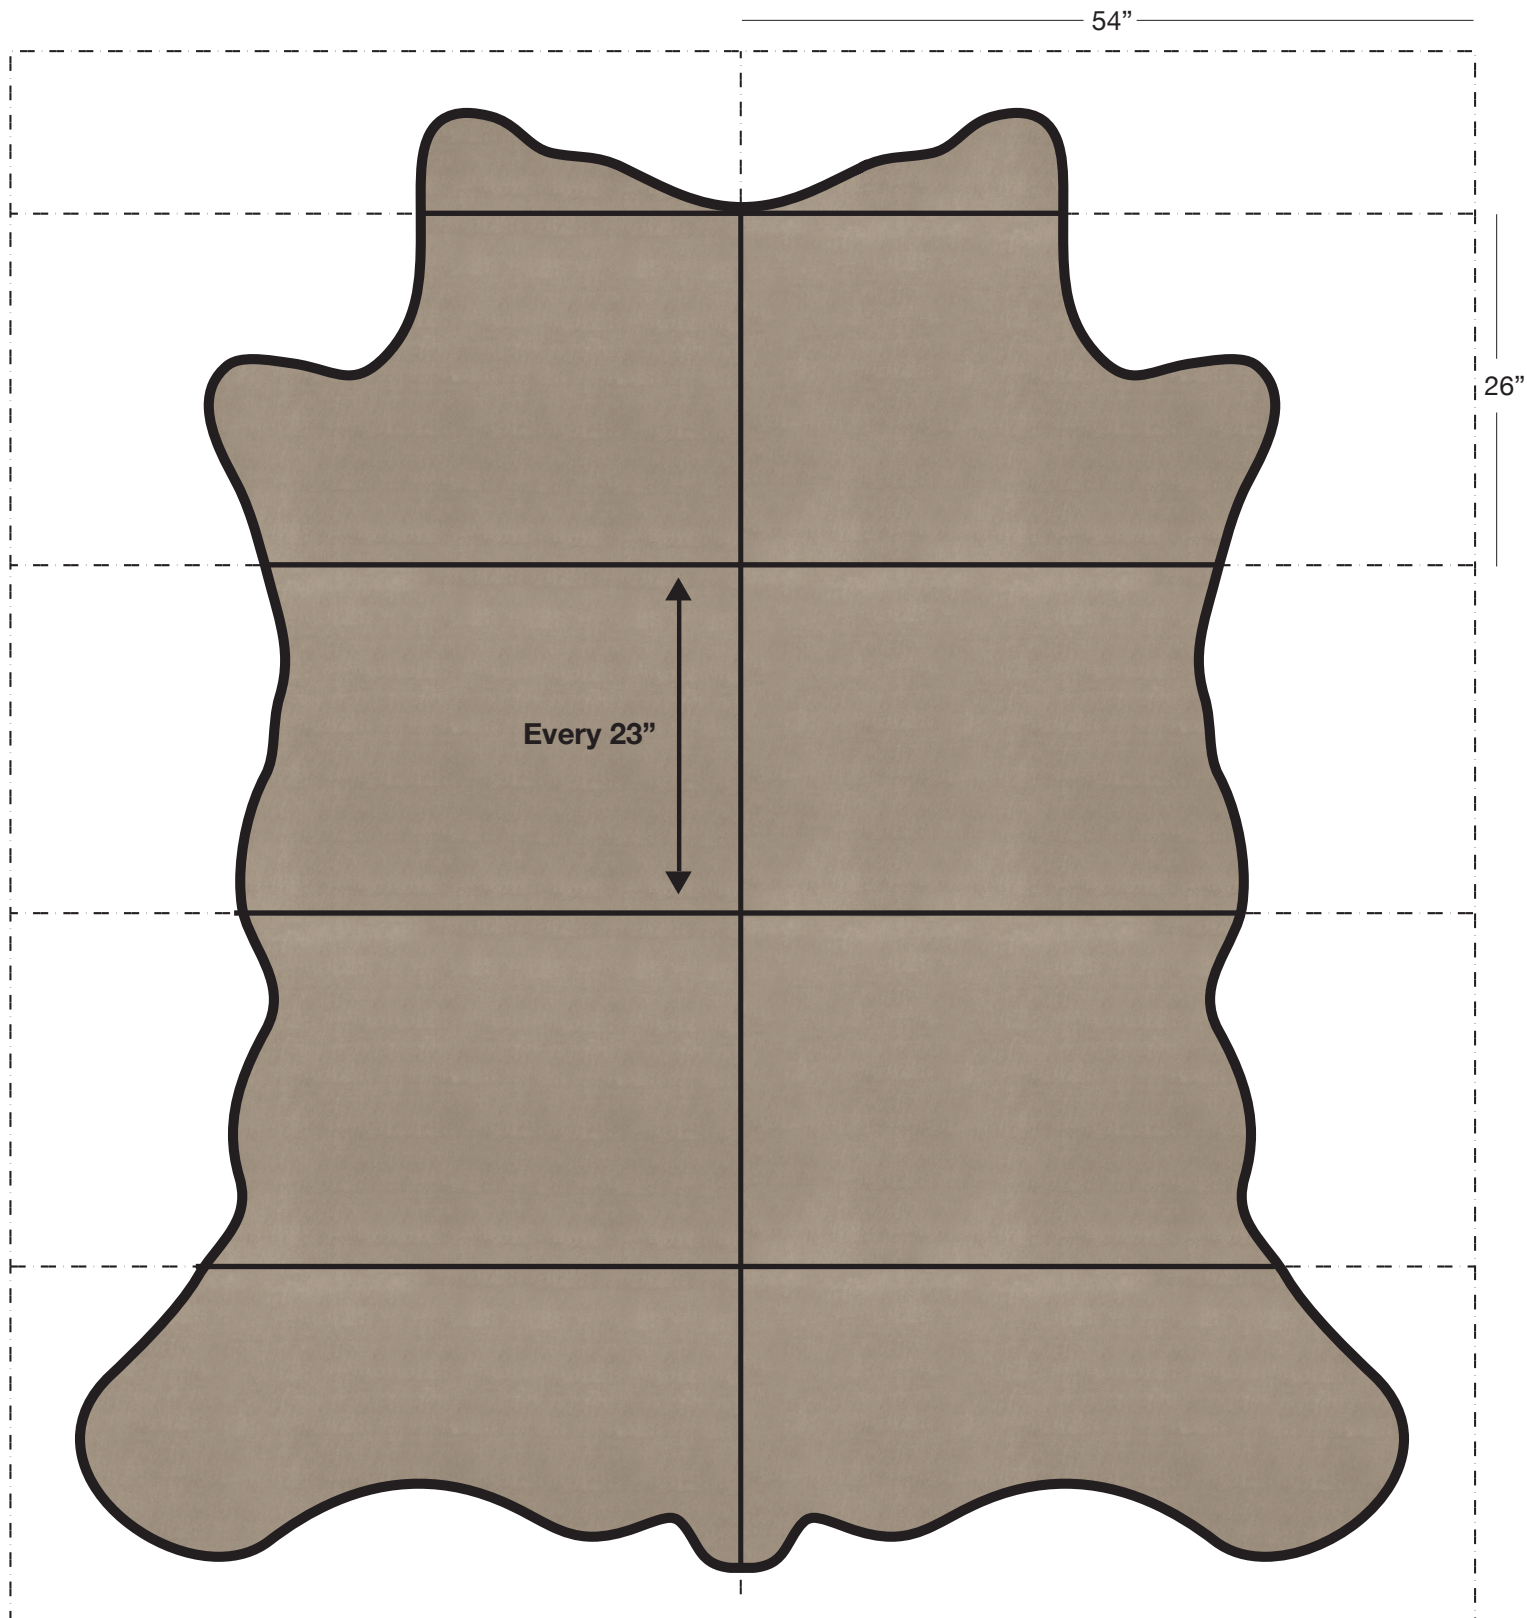

NEVADA (NV)

Available In: Hides

Noticeable Matchline: No

Directional: No

Plate Dimensions: 54"W x 26"H

Direction of pattern on plate. Not to scale.

Full Cowhide

55-60 SF Average

NEVADA (NV)

The above layout is to show approximate areas where the embossing may be present. Please note, however, that because each hide is unique and hides vary in shape and size, there will be slight differences in exactly where the embossing pattern falls on each hide. This diagram is intended to provide a general representation of where the pattern will be printed onto the hide.

GRAIN TEXTURE

Full Cowhide

55-60 SF Average

NEVADA (NV)

Pattern Repeat

The above layout is to show scale and pattern repeat. A pattern repeat refers to the amount of space from where a pattern begins and then begins again. This repeat can occur both on the vertical and horizontal plane. In the top 18"X18" box, we have included additional internal measurements so you can better understand the pattern repeat of the design shown, both vertically and horizontally.

GRAIN TEXTURE