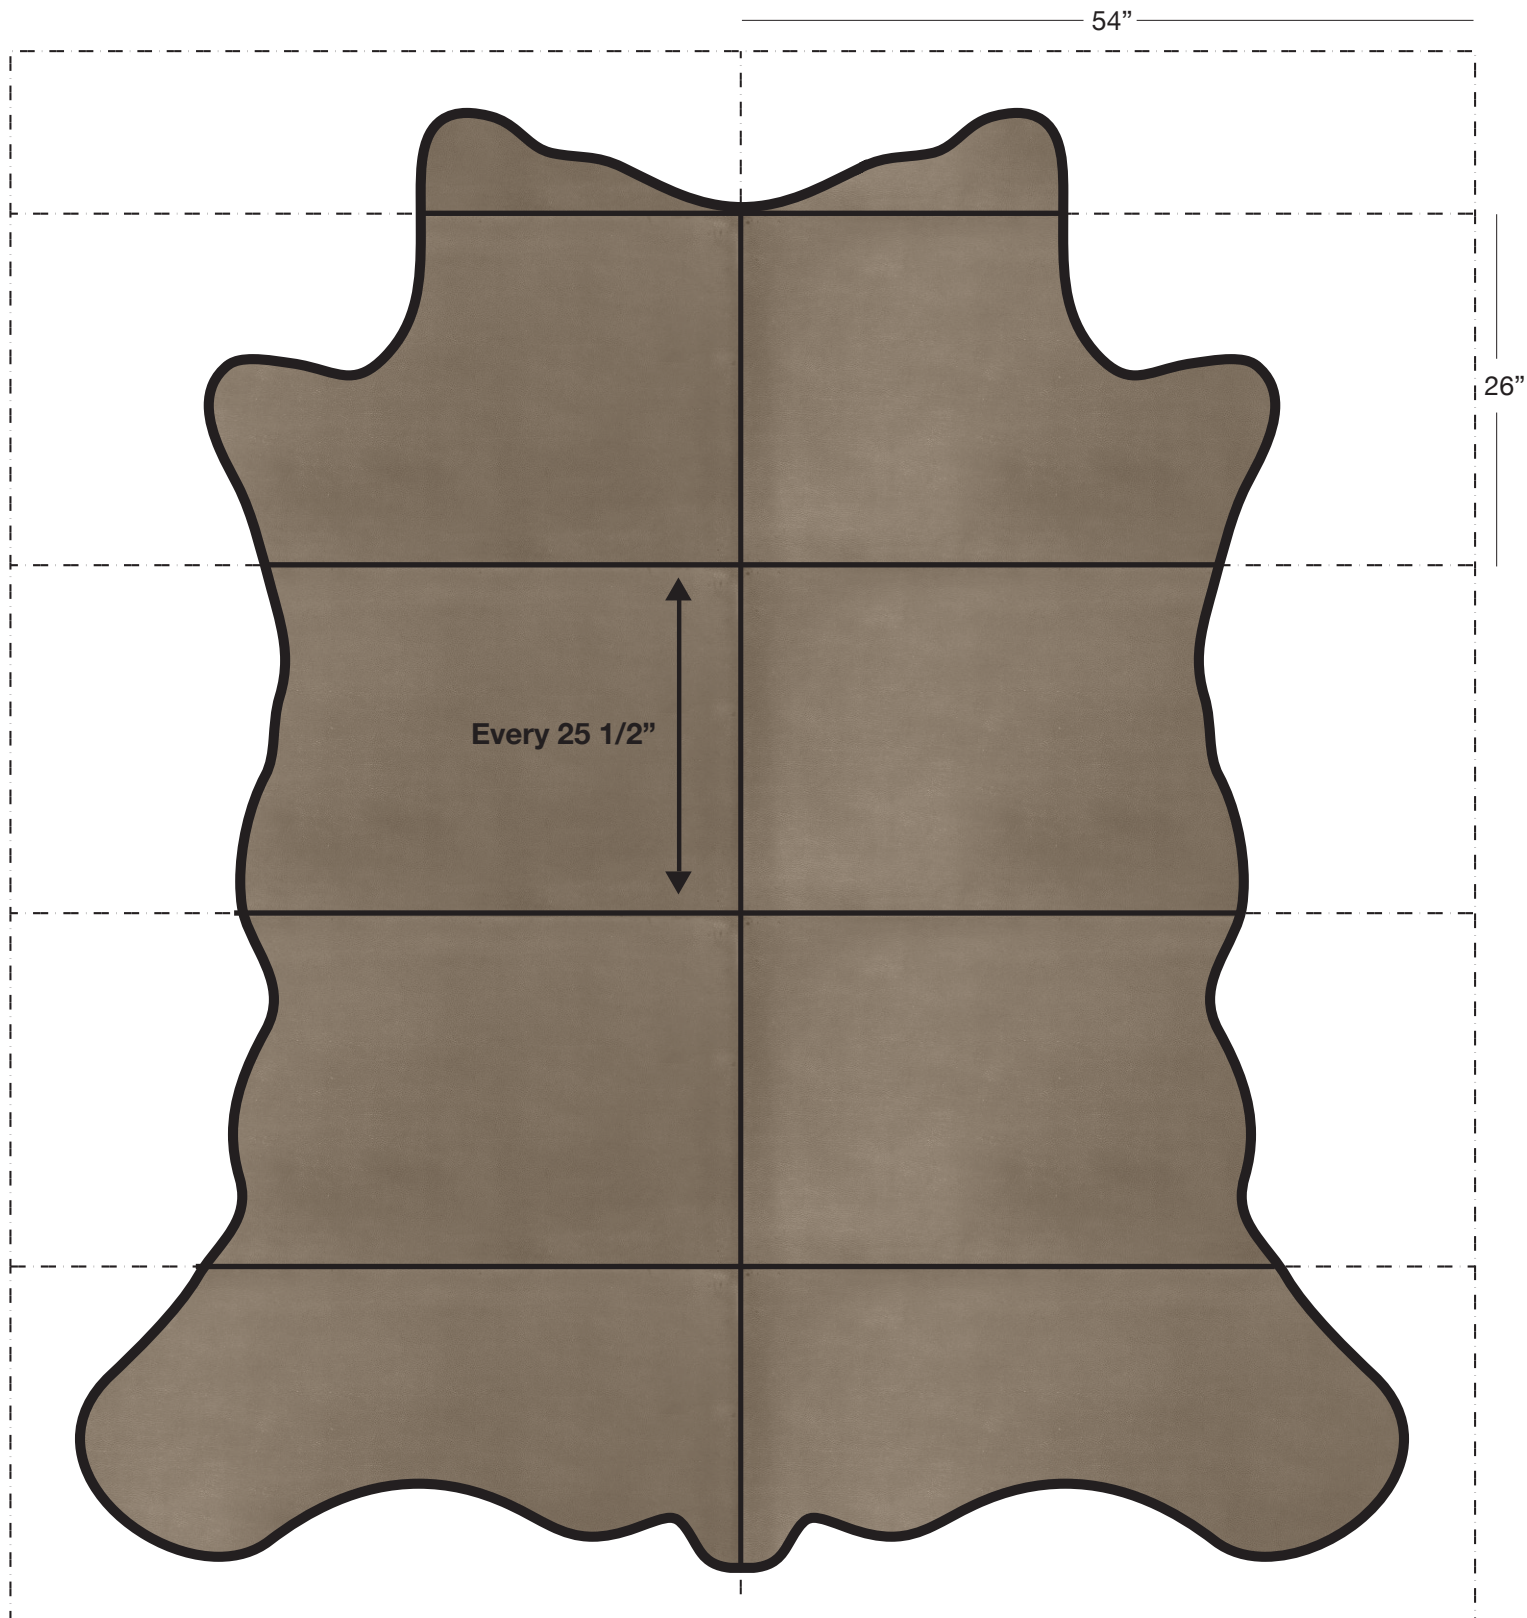

PINSEAL (PIN)

Available In: Hides

Noticeable Matchline: No

Directional: No

Plate Dimensions: 54"W x 26"H

Direction of pattern on plate. Not to scale.

Pattern and color shown at actual scale.

www.townsendleather.com

GRAIN TEXTURE

Full Cowhide

55-60 SF Average

PINSEAL (PIN)

The above layout is to show approximate areas where the embossing may be present. Please note, however, that because each hide is unique and hides vary in shape and size, there will be slight differences in exactly where the embossing pattern falls on each hide. This diagram is intended to provide a general representation of where the pattern will be printed onto the hide.

GRAIN TEXTURE