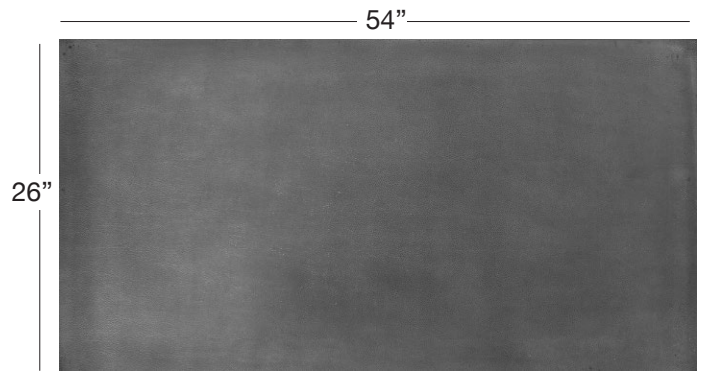

PINSEAL (PIN)

Available In: Hides

Noticeable Matchline: No

Directional: No

Plate Dimensions: 54"W x 26"H

Direction of pattern on plate. Not to scale.

Pattern and color shown at actual scale.

www.townsendleather.com

GRAIN TEXTURE

Full Cowhide

55-60 SF Average

PINSEAL (PIN)

The above layout is to show approximate areas where the embossing may be present. Please note, however, that because each hide is unique and hides vary in shape and size, there will be slight differences in exactly where the embossing pattern falls on each hide. This diagram is intended to provide a general representation of where the pattern will be printed onto the hide.

GRAIN TEXTURE