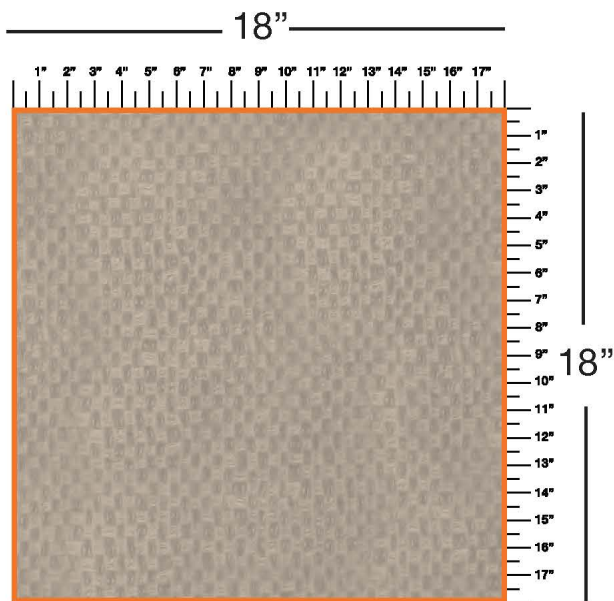

PICNIC BASKET (PBJ)

Available In: Sides

Noticeable Matchline: Yes

Directional: No

Plate Dimensions: 54"W x 26"H

Direction of pattern on plate. Not to scale.

Pattern and color shown at actual scale.

www.townsendleather.com

DECORATIVE

Cowhide Side

25-30 SF Average

PICNIC BASKET (PBJ)

The above layout is to show approximate areas where the embossing matchline may be present. Please note, however, that because each side is unique and sides vary in shape and size, there will be slight differences in exactly where the embossing pattern falls on each side. This diagram is intended to provide a general representation of where the pattern will be printed onto the side.

DECORATIVE

Cowhide Side

25-30 SF Average

PICNIC BASKET (PBJ)

Pattern Repeat

The above layout is to show scale and pattern repeat. A pattern repeat refers to the amount of space from where a pattern begins and then begins again. This repeat can occur both on the vertical and horizontal plane. In the top 18"X18" box, we have included additional internal measurements so you can better understand the pattern repeat of the design shown, both vertically and horizontally.