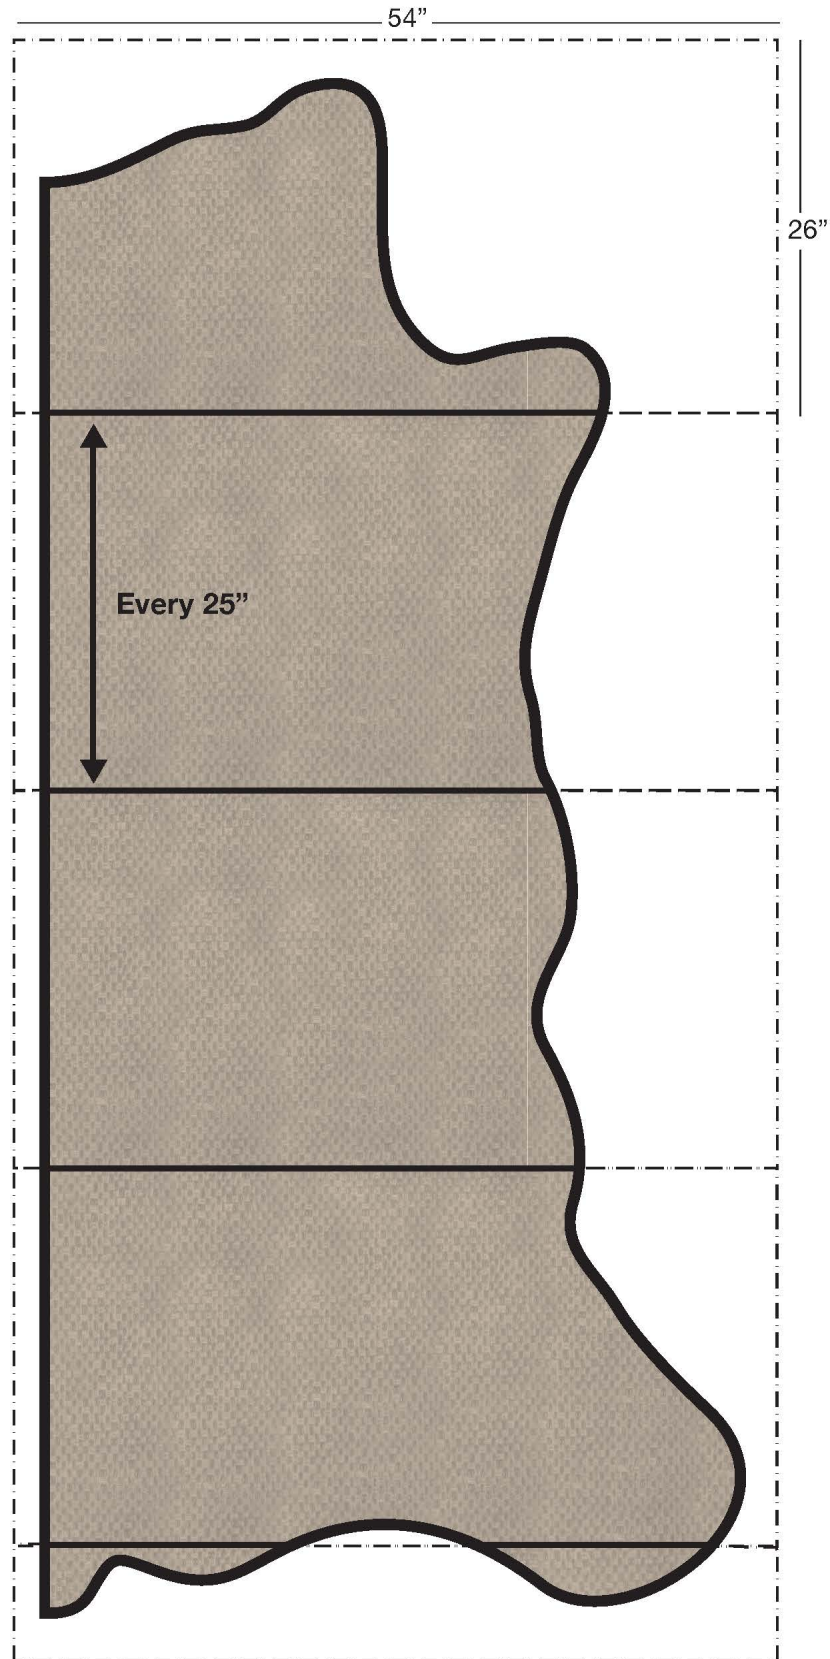

PICNIC BASKET (PBJ)

Available In: Sides

Noticeable Matchline: Yes

Directional: No

Plate Dimensions: 54"W x 26"H

Direction of pattern on plate. Not to scale.

Pattern and color shown at actual scale.

www.townsendleather.com

DECORATIVE

Cowhide Side

25-30 SF Average

PICNIC BASKET (PBJ)

The above layout is to show approximate areas where the embossing matchline may be present. Please note, however, that because each side is unique and sides vary in shape and size, there will be slight differences in exactly where the embossing pattern falls on each side. This diagram is intended to provide a general representation of where the pattern will be printed onto the side.

DECORATIVE

Cowhide Side

25-30 SF Average

PICNIC BASKET (PBJ)

Pattern Repeat

The above layout is to show scale and pattern repeat. A pattern repeat refers to the amount of space from where a pattern begins and then begins again. This repeat can occur both on the vertical and horizontal plane. In the top 18"X18" box, we have included additional internal measurements so you can better understand the pattern repeat of the design shown, both vertically and horizontally.