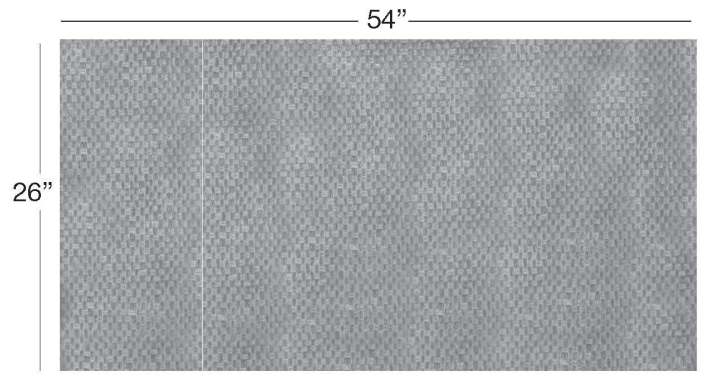

PICNIC BASKET (PBJ)

Available In: Sides

Noticeable Matchline: Yes

Directional: No

Plate Dimensions: 54"W x 26"H

Direction of pattern on plate. Not to scale.

Pattern and color shown at actual scale.

www.townsendleather.com

DECORATIVE

Cowhide Side

25-30 SF Average

PICNIC BASKET (PBJ)

The above layout is to show approximate areas where the embossing matchline may be present. Please note, however, that because each side is unique and sides vary in shape and size, there will be slight differences in exactly where the embossing pattern falls on each side. This diagram is intended to provide a general representation of where the pattern will be printed onto the side.

DECORATIVE

Cowhide Side

25-30 SF Average

PICNIC BASKET (PBJ)

Pattern Repeat

The above layout is to show scale and pattern repeat. A pattern repeat refers to the amount of space from where a pattern begins and then begins again. This repeat can occur both on the vertical and horizontal plane. In the top 18"X18" box, we have included additional internal measurements so you can better understand the pattern repeat of the design shown, both vertically and horizontally.