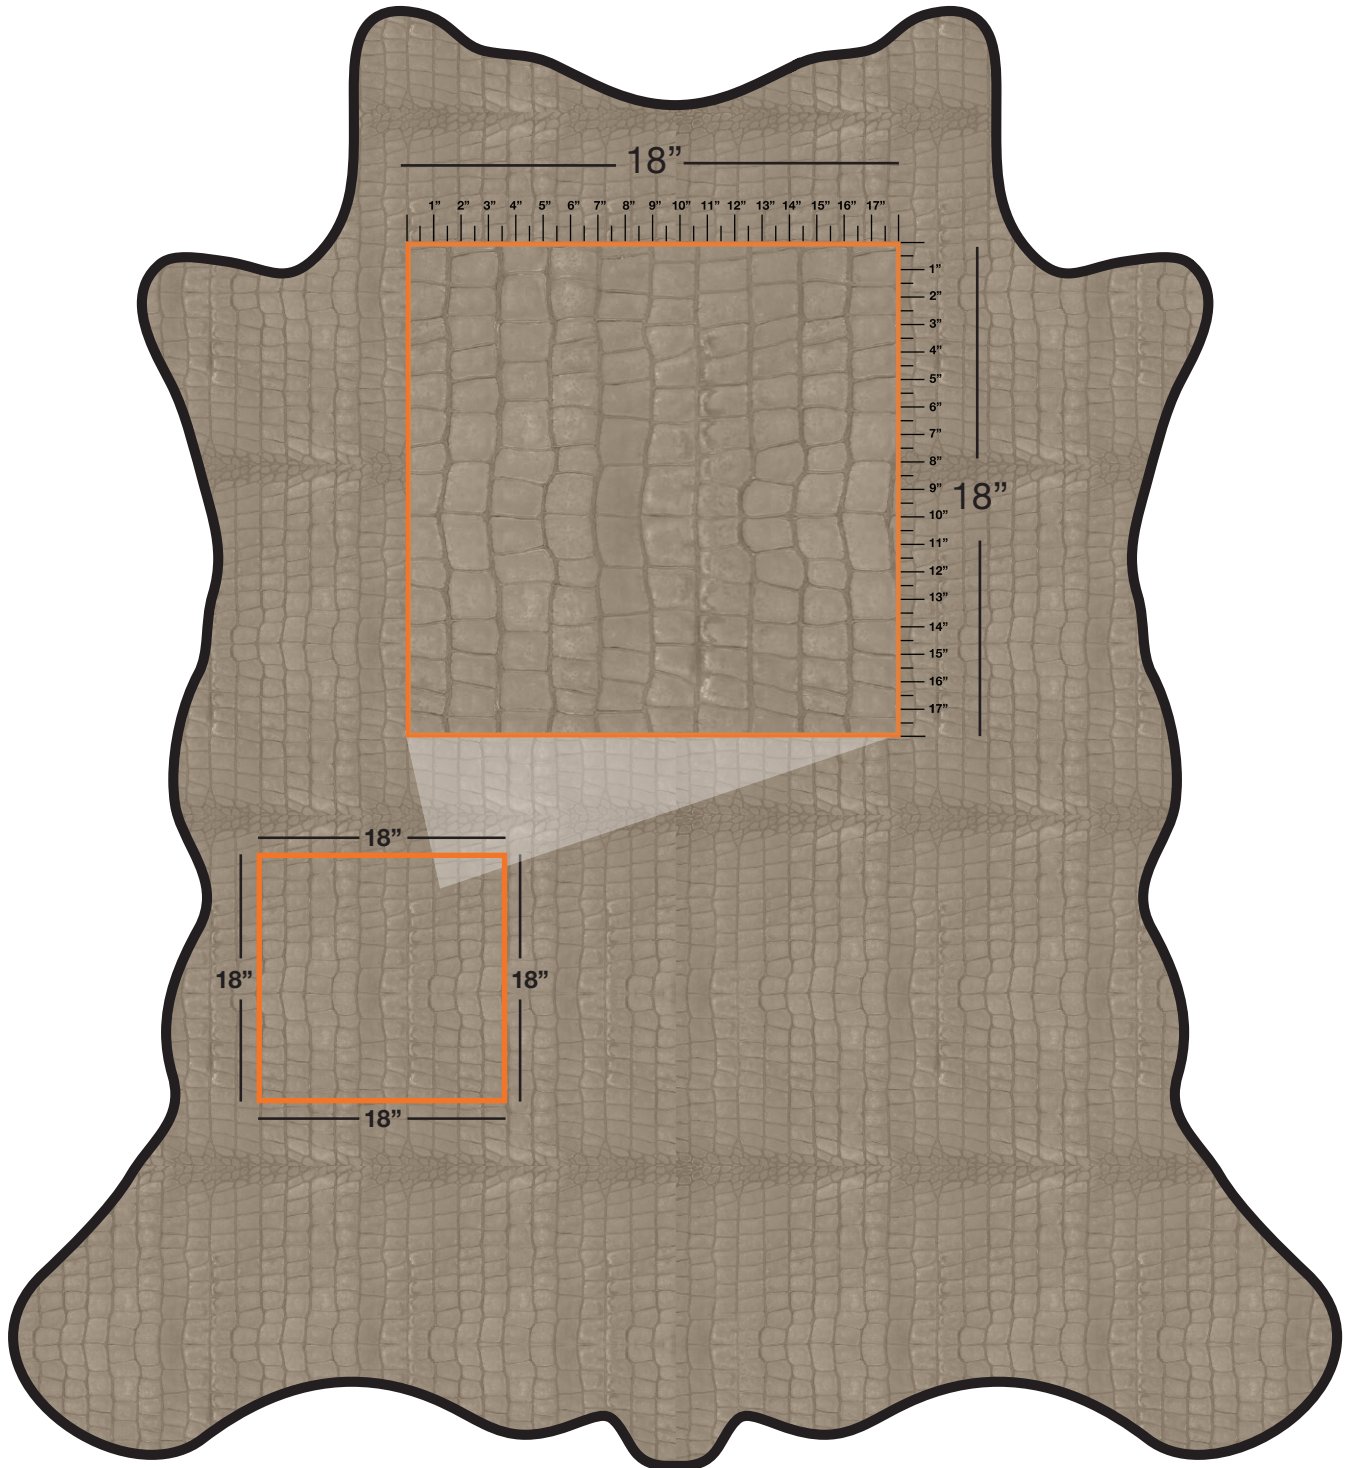

NEW BLOCK (NBL)

Available In: Hides

Noticeable Matchline: No

Directional: Yes

Plate Dimensions: 54"W x 24 1/2"H

Direction of pattern on plate. Not to scale.

Pattern and color shown at actual scale.

www.townsendleather.com

EXOTIC ANIMAL

Full Cowhide

55-60 SF Average

NEW BLOCK (NBL)

The above layout is to show approximate areas where the embossing matchline may be present. Please note, however, that because each hide is unique and hides vary in shape and size, there will be slight differences in exactly where the embossing pattern falls on each hide. This diagram is intended to provide a general representation of where the pattern will be printed onto the hide.

EXOTIC ANIMAL

Full Cowhide

55-60 SF Average

NEW BLOCK (NBL

Pattern Repeat

The above layout is to show scale and pattern repeat. A pattern repeat refers to the amount of space from where a pattern begins and then begins again. This repeat can occur both on the vertical and horizontal plane. In the top 18"X18" box, we have included additional internal measurements so you can better understand the pattern repeat of the design shown, both vertically and horizontally.