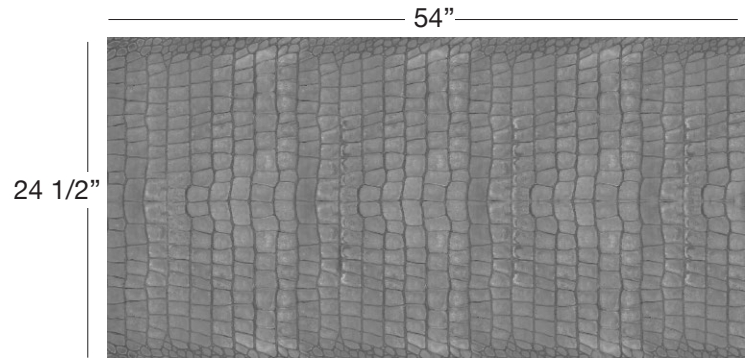

NEW BLOCK (NBL)

Available In: Hides

Noticeable Matchline: No

Directional: Yes

Plate Dimensions: 54"W x 24 1/2"H

Direction of pattern on plate. Not to scale.

Pattern and color shown at actual scale.

www.townsendleather.com

EXOTIC ANIMAL

Full Cowhide

55-60 SF Average

NEW BLOCK (NBL)

The above layout is to show approximate areas where the embossing matchline may be present. Please note, however, that because each hide is unique and hides vary in shape and size, there will be slight differences in exactly where the embossing pattern falls on each hide. This diagram is intended to provide a general representation of where the pattern will be printed onto the hide.

EXOTIC ANIMAL

Full Cowhide

55-60 SF Average

NEW BLOCK (NBL

Pattern Repeat

The above layout is to show scale and pattern repeat. A pattern repeat refers to the amount of space from where a pattern begins and then begins again. This repeat can occur both on the vertical and horizontal plane. In the top 18"X18" box, we have included additional internal measurements so you can better understand the pattern repeat of the design shown, both vertically and horizontally.