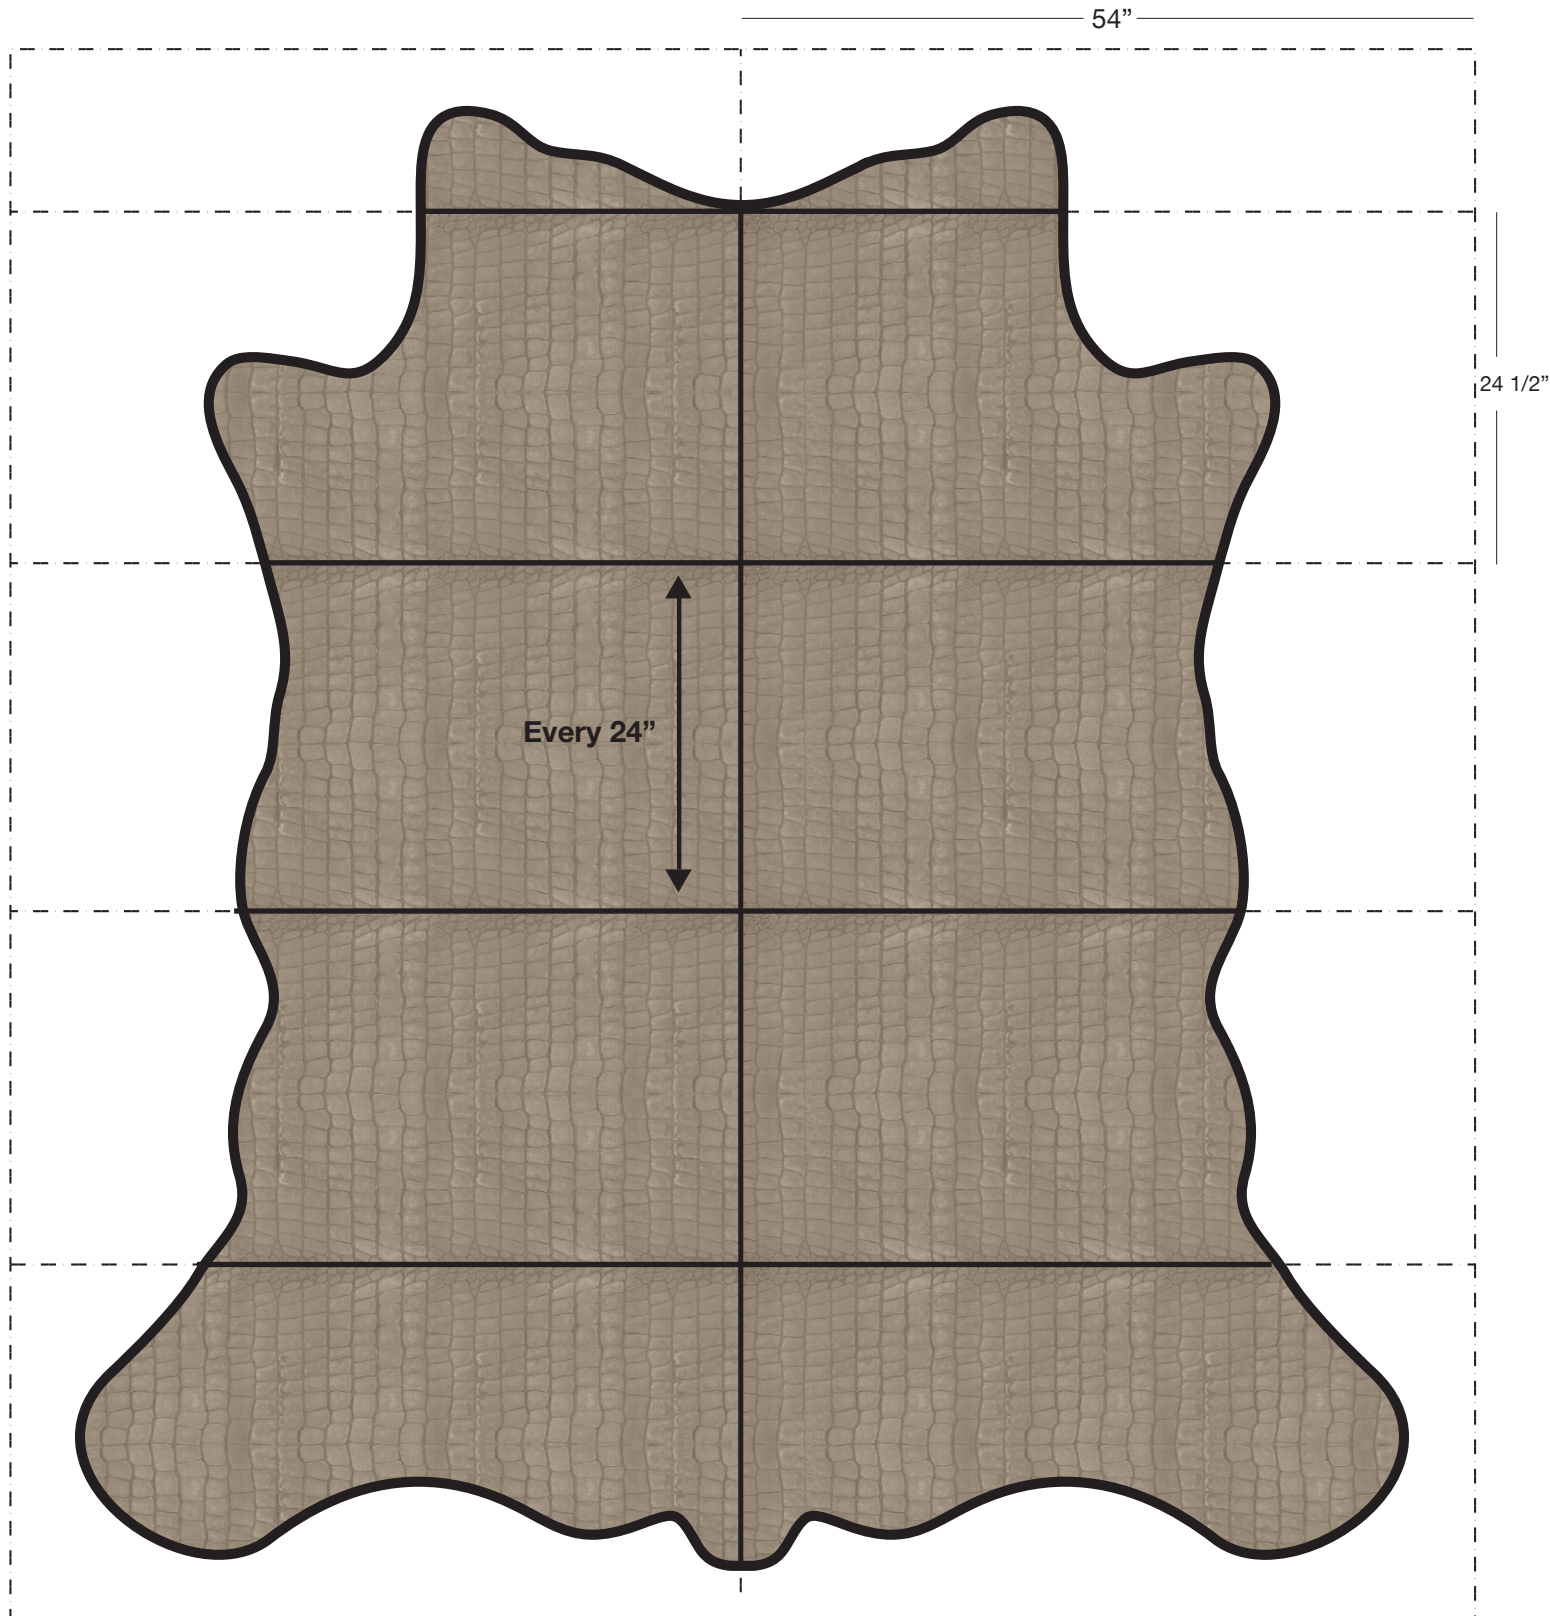

NEW BLOCK (NBL)

Available In: Hides

Noticeable Matchline: No

Directional: Yes

Plate Dimensions: 54"W x 24 1/2"H

Direction of pattern on plate. Not to scale.

Pattern and color shown at actual scale.

www.townsendleather.com

EXOTIC ANIMAL

Full Cowhide

55-60 SF Average

NEW BLOCK (NBL)

The above layout is to show approximate areas where the embossing matchline may be present. Please note, however, that because each hide is unique and hides vary in shape and size, there will be slight differences in exactly where the embossing pattern falls on each hide. This diagram is intended to provide a general representation of where the pattern will be printed onto the hide.

EXOTIC ANIMAL

Full Cowhide

55-60 SF Average

NEW BLOCK (NBL

Pattern Repeat

The above layout is to show scale and pattern repeat. A pattern repeat refers to the amount of space from where a pattern begins and then begins again. This repeat can occur both on the vertical and horizontal plane. In the top 18"X18" box, we have included additional internal measurements so you can better understand the pattern repeat of the design shown, both vertically and horizontally.