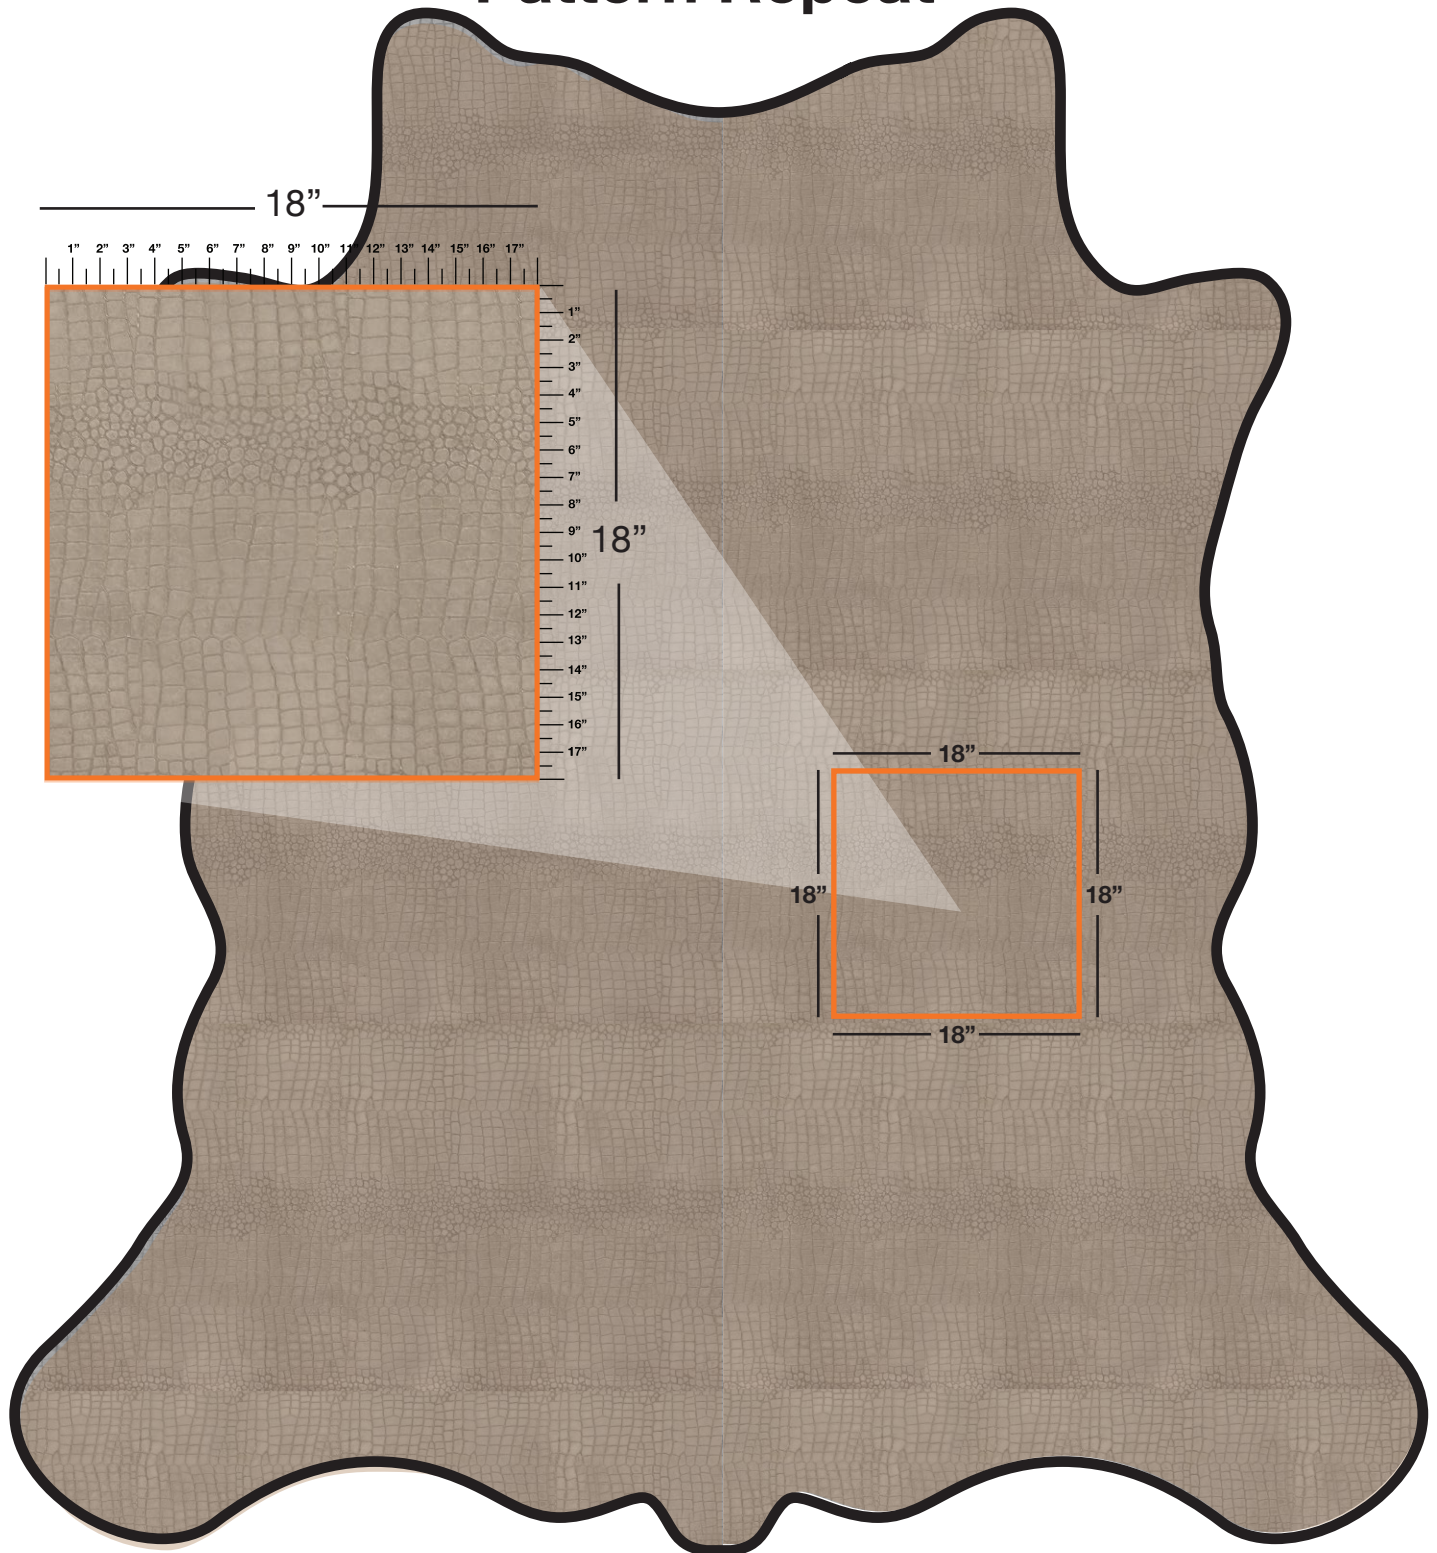

ENGLISH GATOR (EG)

Available In: Hides

Noticeable Matchline: No

Directional: Yes

Plate Dimensions: 52 3/4"W x 26"H

Direction of pattern on plate. Not to scale.

Pattern and color shown at actual scale.

www.townsendleather.com

EXOTIC ANIMAL

Cowhide Side

25-30 SF Average

ENGLISH GATOR (EG)

The above layout is to show approximate areas where the embossing matchline may be present. Please note, however, that because each side is unique and sides vary in shape and size, there will be slight differences in exactly where the embossing pattern falls on each side. This diagram is intended to provide a general representation of where the pattern will be printed onto the side.

EXOTIC ANIMAL

Cowhide Side

25-30 SF Average

ENGLISH GATOR (EG)

Pattern Repeat

The above layout is to show scale and pattern repeat. A pattern repeat refers to the amount of space from where a pattern begins and then begins again. This repeat can occur both on the vertical and horizontal plane. In the top 18"X18" box, we have included additional internal measurements so you can better understand the pattern repeat of the design shown, both vertically and horizontally.