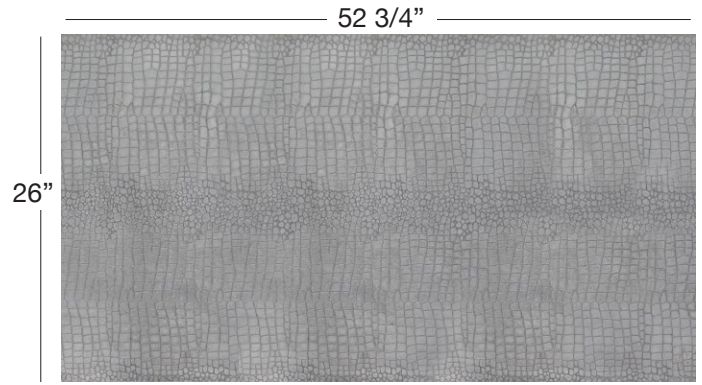

ENGLISH GATOR (EG)

Available In: Hides

Noticeable Matchline: No

Directional: Yes

Plate Dimensions: 52 3/4"W x 26"H

Direction of pattern on plate. Not to scale.

Pattern and color shown at actual scale.

www.townsendleather.com

EXOTIC ANIMAL

Cowhide Side

25-30 SF Average

ENGLISH GATOR (EG)

The above layout is to show approximate areas where the embossing matchline may be present. Please note, however, that because each side is unique and sides vary in shape and size, there will be slight differences in exactly where the embossing pattern falls on each side. This diagram is intended to provide a general representation of where the pattern will be printed onto the side.

EXOTIC ANIMAL

Cowhide Side

25-30 SF Average

ENGLISH GATOR (EG)

Pattern Repeat

The above layout is to show scale and pattern repeat. A pattern repeat refers to the amount of space from where a pattern begins and then begins again. This repeat can occur both on the vertical and horizontal plane. In the top 18"X18" box, we have included additional internal measurements so you can better understand the pattern repeat of the design shown, both vertically and horizontally.