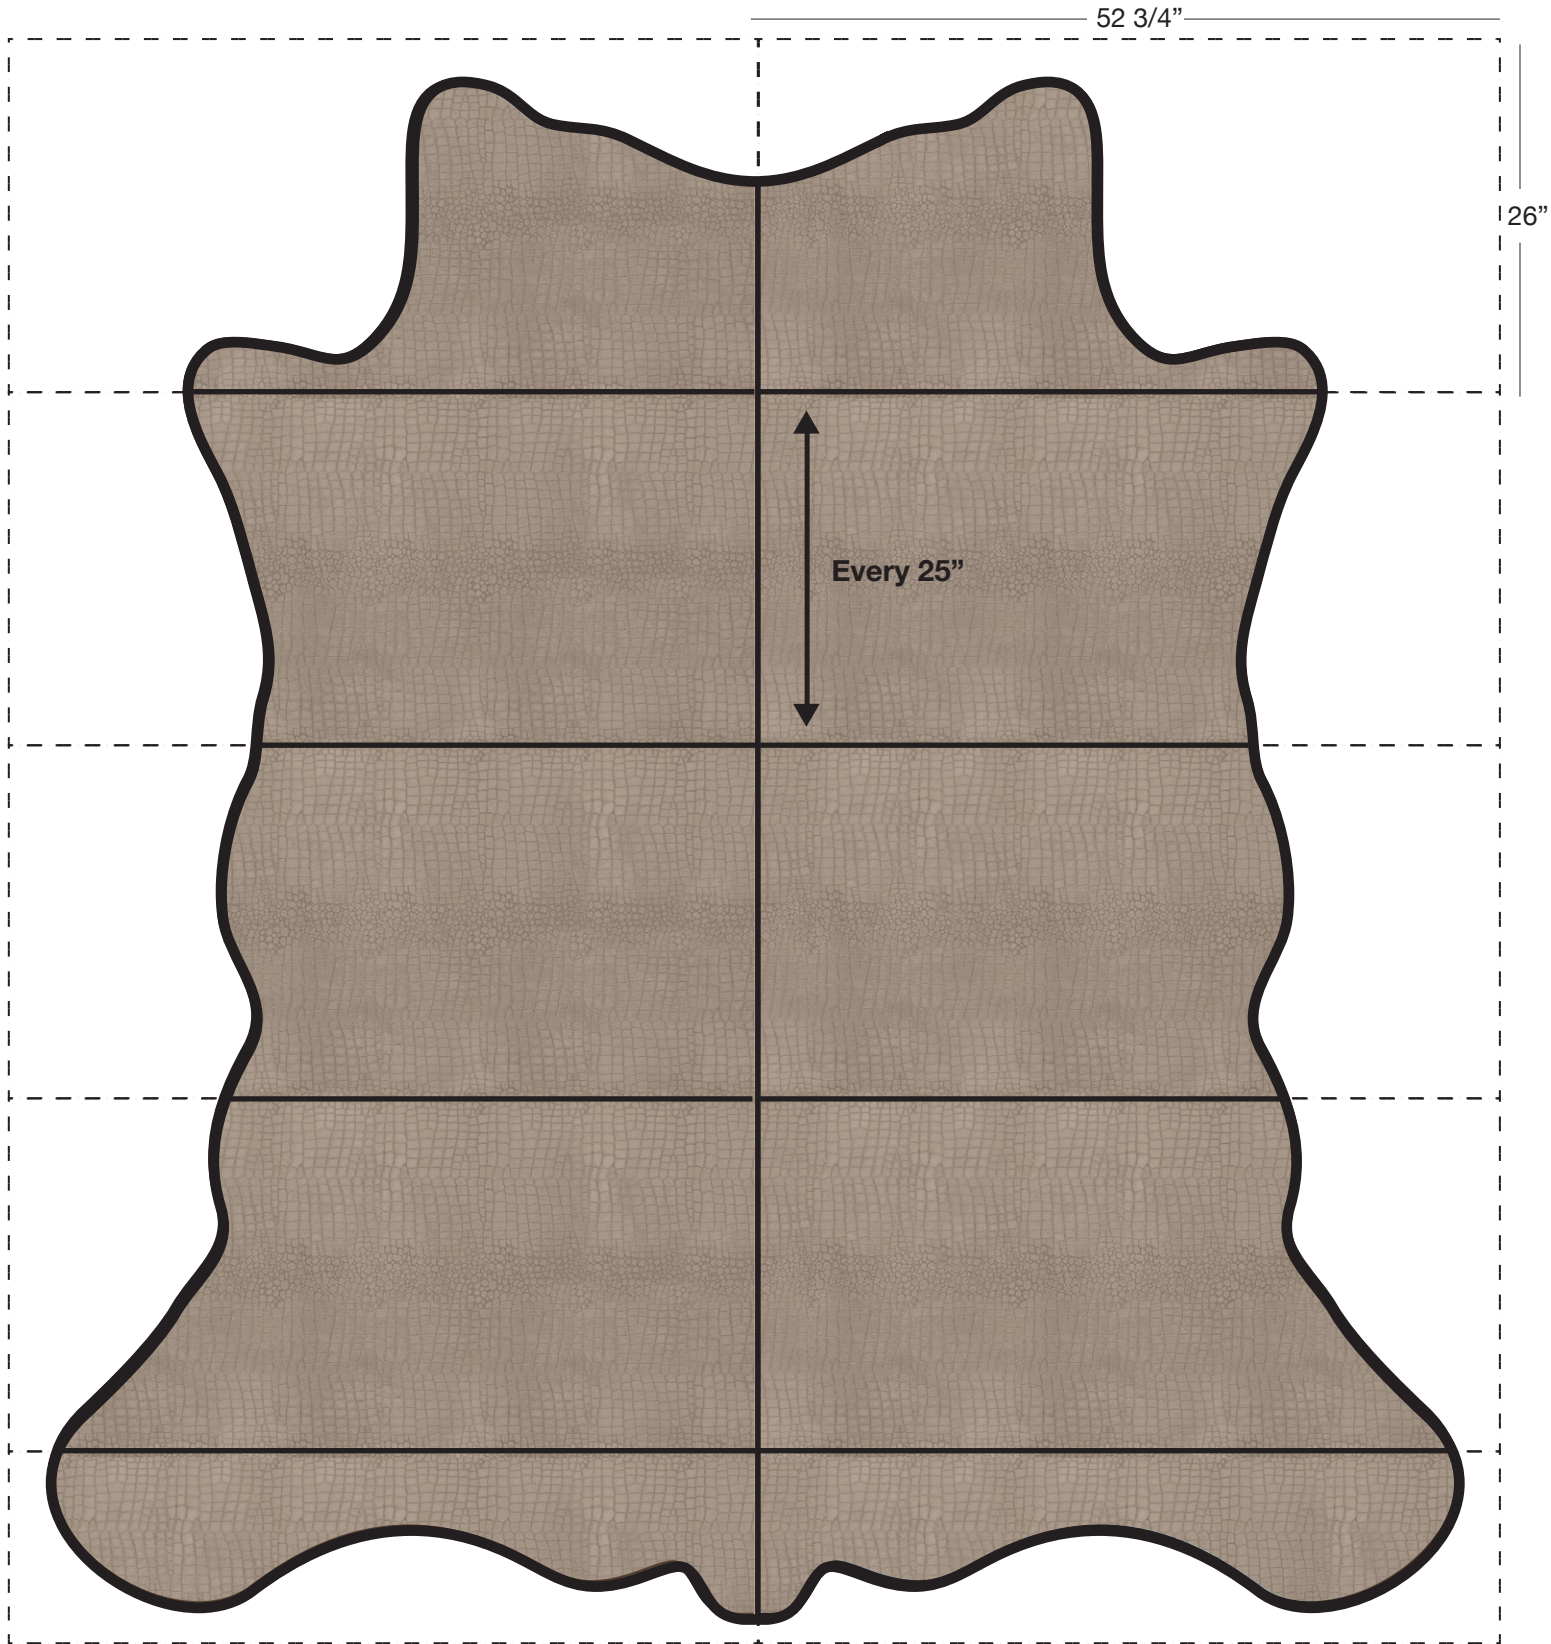

ENGLISH GATOR (EG)

Available In: Hides

Noticeable Matchline: No

Directional: Yes

Plate Dimensions: 52 3/4"W x 26"H

Direction of pattern on plate. Not to scale.

Pattern and color shown at actual scale.

www.townsendleather.com

EXOTIC ANIMAL

Cowhide Side

25-30 SF Average

ENGLISH GATOR (EG)

The above layout is to show approximate areas where the embossing matchline may be present. Please note, however, that because each side is unique and sides vary in shape and size, there will be slight differences in exactly where the embossing pattern falls on each side. This diagram is intended to provide a general representation of where the pattern will be printed onto the side.

EXOTIC ANIMAL

Cowhide Side

25-30 SF Average

ENGLISH GATOR (EG)

Pattern Repeat

The above layout is to show scale and pattern repeat. A pattern repeat refers to the amount of space from where a pattern begins and then begins again. This repeat can occur both on the vertical and horizontal plane. In the top 18"X18" box, we have included additional internal measurements so you can better understand the pattern repeat of the design shown, both vertically and horizontally.