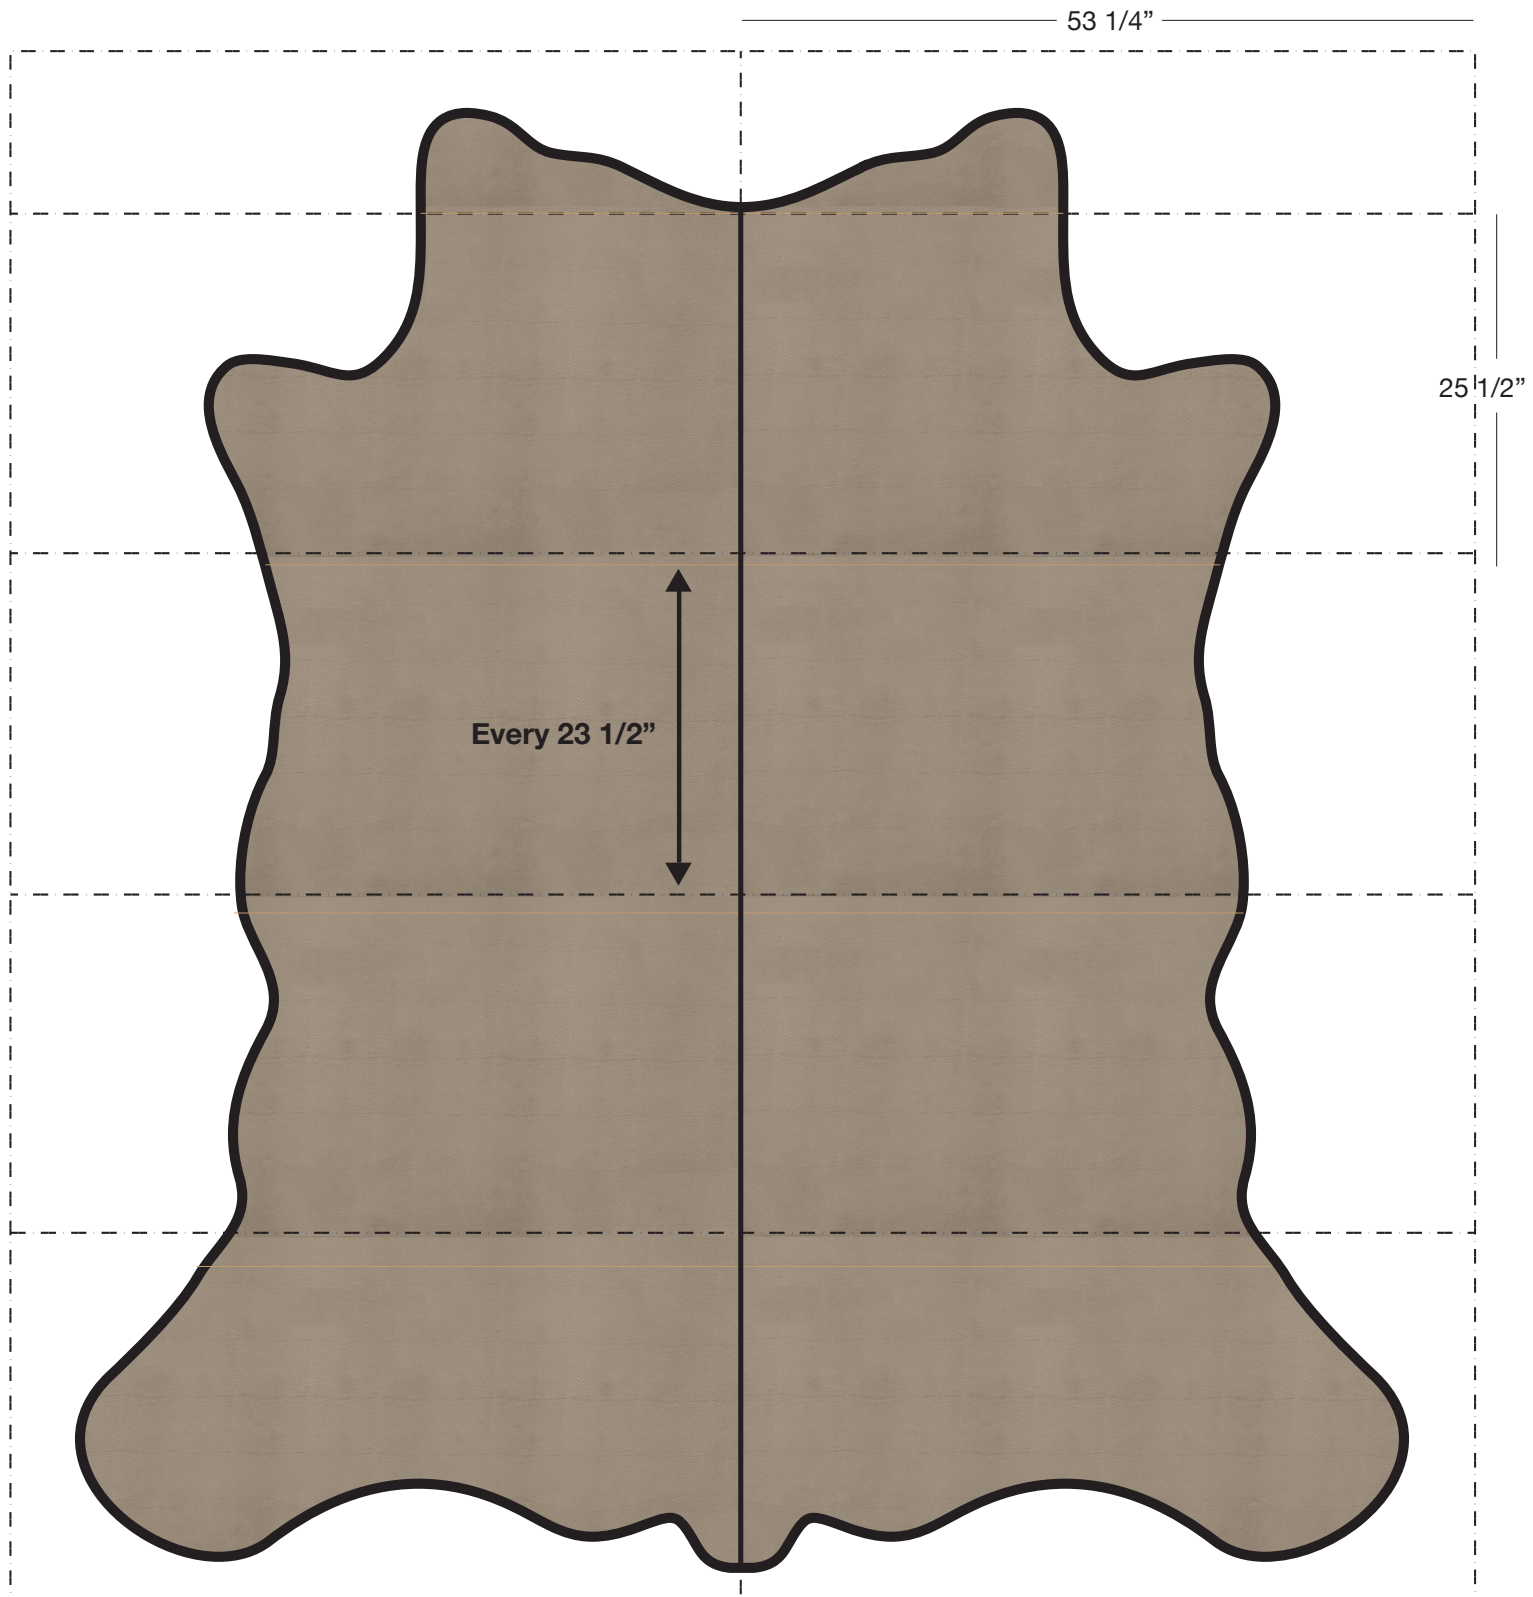

SERENGETTI (SG)

Available In: Hides

Noticeable Matchline: No

Directional: Yes

Plate Dimensions: 53 1/4"W x 25 1/2"H

Direction of pattern on plate. Not to scale.

Pattern and color shown at actual scale.

www.townsendleather.com

GRAIN TEXTURE

Full Cowhide

55-60 SF Average

SERENGETTI (SG)

The above layout is to show approximate areas where the embossing matchline may be present. Please note, however, that because each hide is unique and hides vary in shape and size, there will be slight differences in exactly where the embossing pattern falls on each hide. This diagram is intended to provide a general representation of where the pattern will be printed onto the hide.

GRAIN TEXTURE