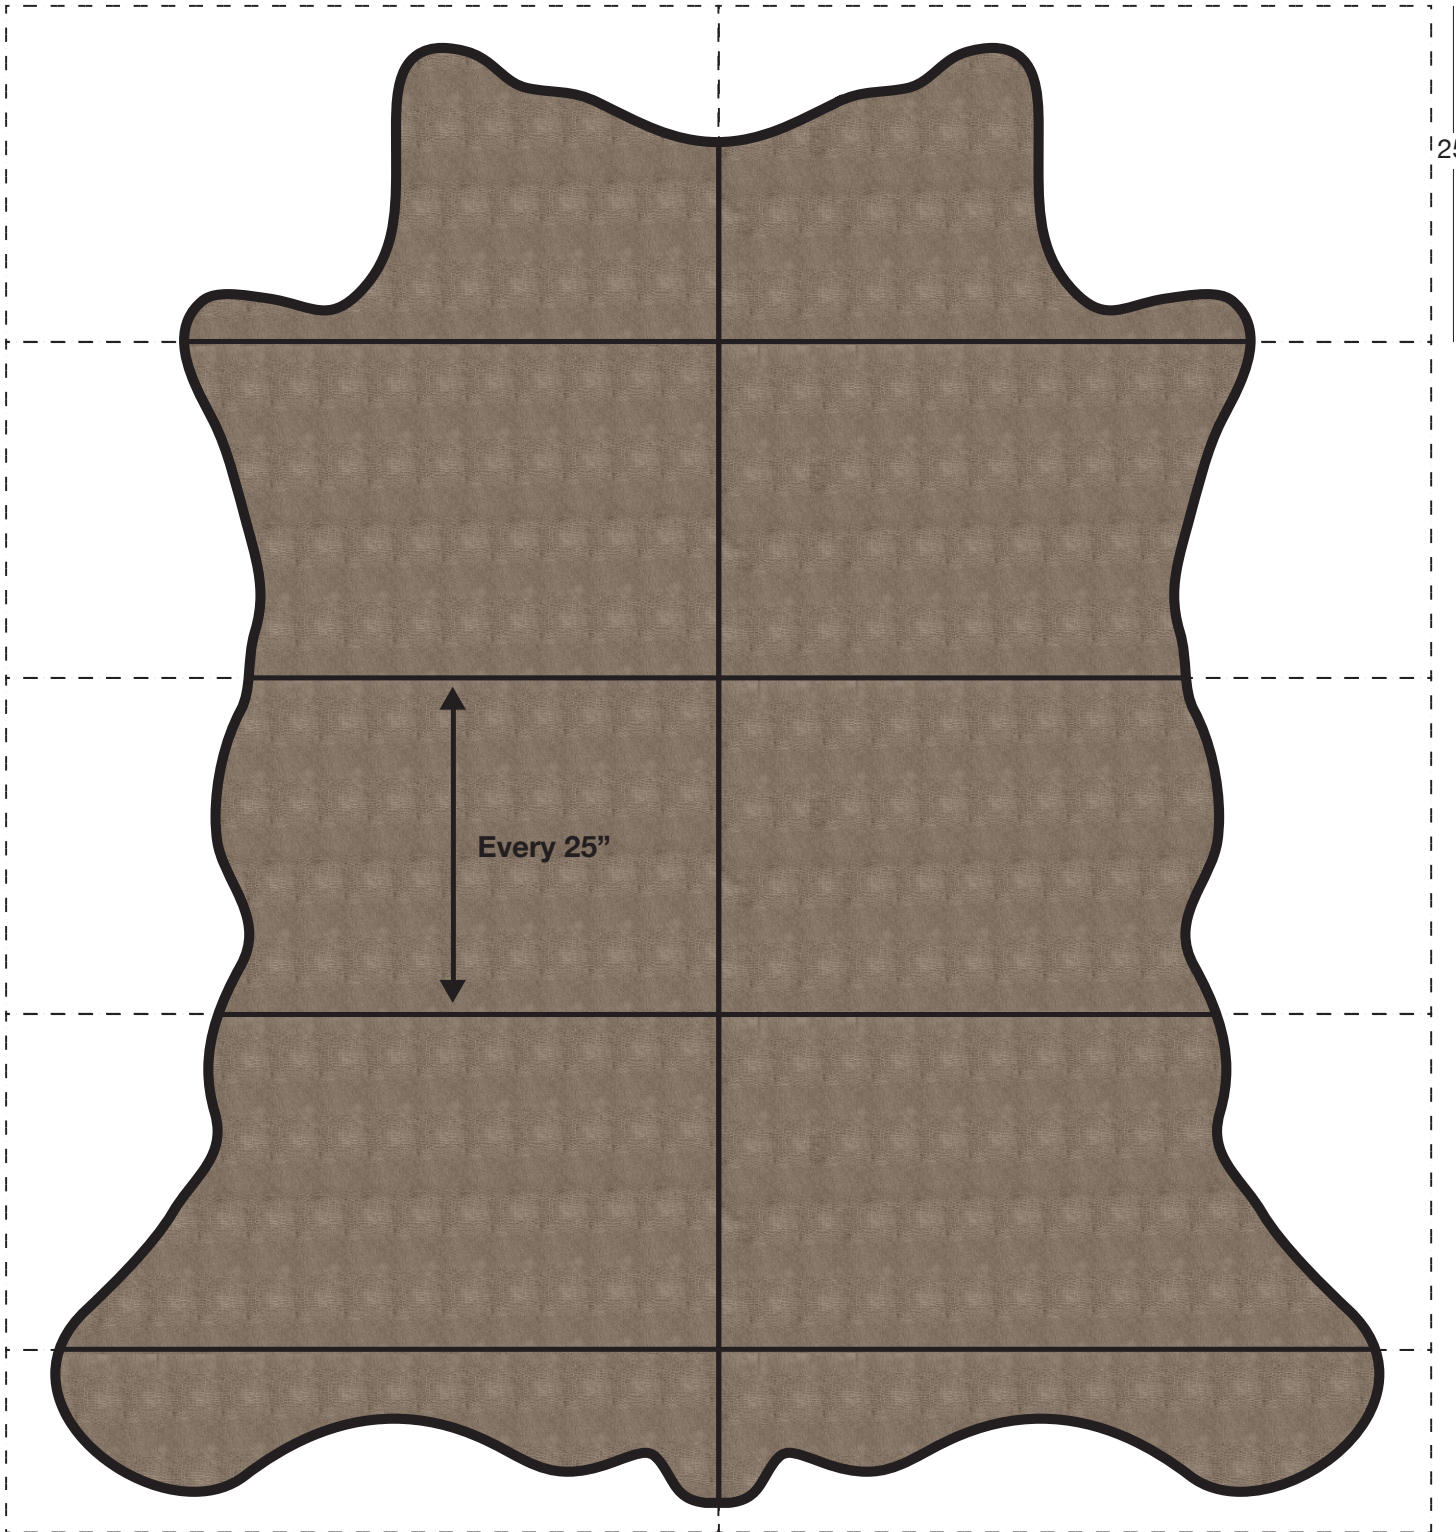

SALTWATER CROC (SWC)

25 3/4"

Available In: Hides

Noticeable Matchline: No

Directional: Yes

Plate Dimensions: 53 1/2"W x 25 3/4"H

53 1/2"

Direction of pattern on plate. Not to scale.

Pattern and color shown at actual scale.

www.townsendleather.com

EXOTIC ANIMAL

Cowhide Hide

55-60 SF Average

SALTWATER CROC (SWC)

53 1/2"

25 3/4"

The above layout is to show approximate areas where the embossing matchline may be present. Please note, however, that because each side is unique and sides vary in shape and size, there will be slight differences in exactly where the embossing pattern falls on each side. This diagram is intended to provide a general representation of where the pattern will be printed onto the side.

EXOTIC ANIMAL

Cowhide Hide

55-60 SF Average

SALTWATER CROC (SWC)

Pattern Repeat

The above layout is to show scale and pattern repeat. A pattern repeat refers to the amount of space from where a pattern begins and then begins again. This repeat can occur both on the vertical and horizontal plane. In the top 18"X18" box, we have included additional internal measurements so you can better understand the pattern repeat of the design shown, both vertically and horizontally.