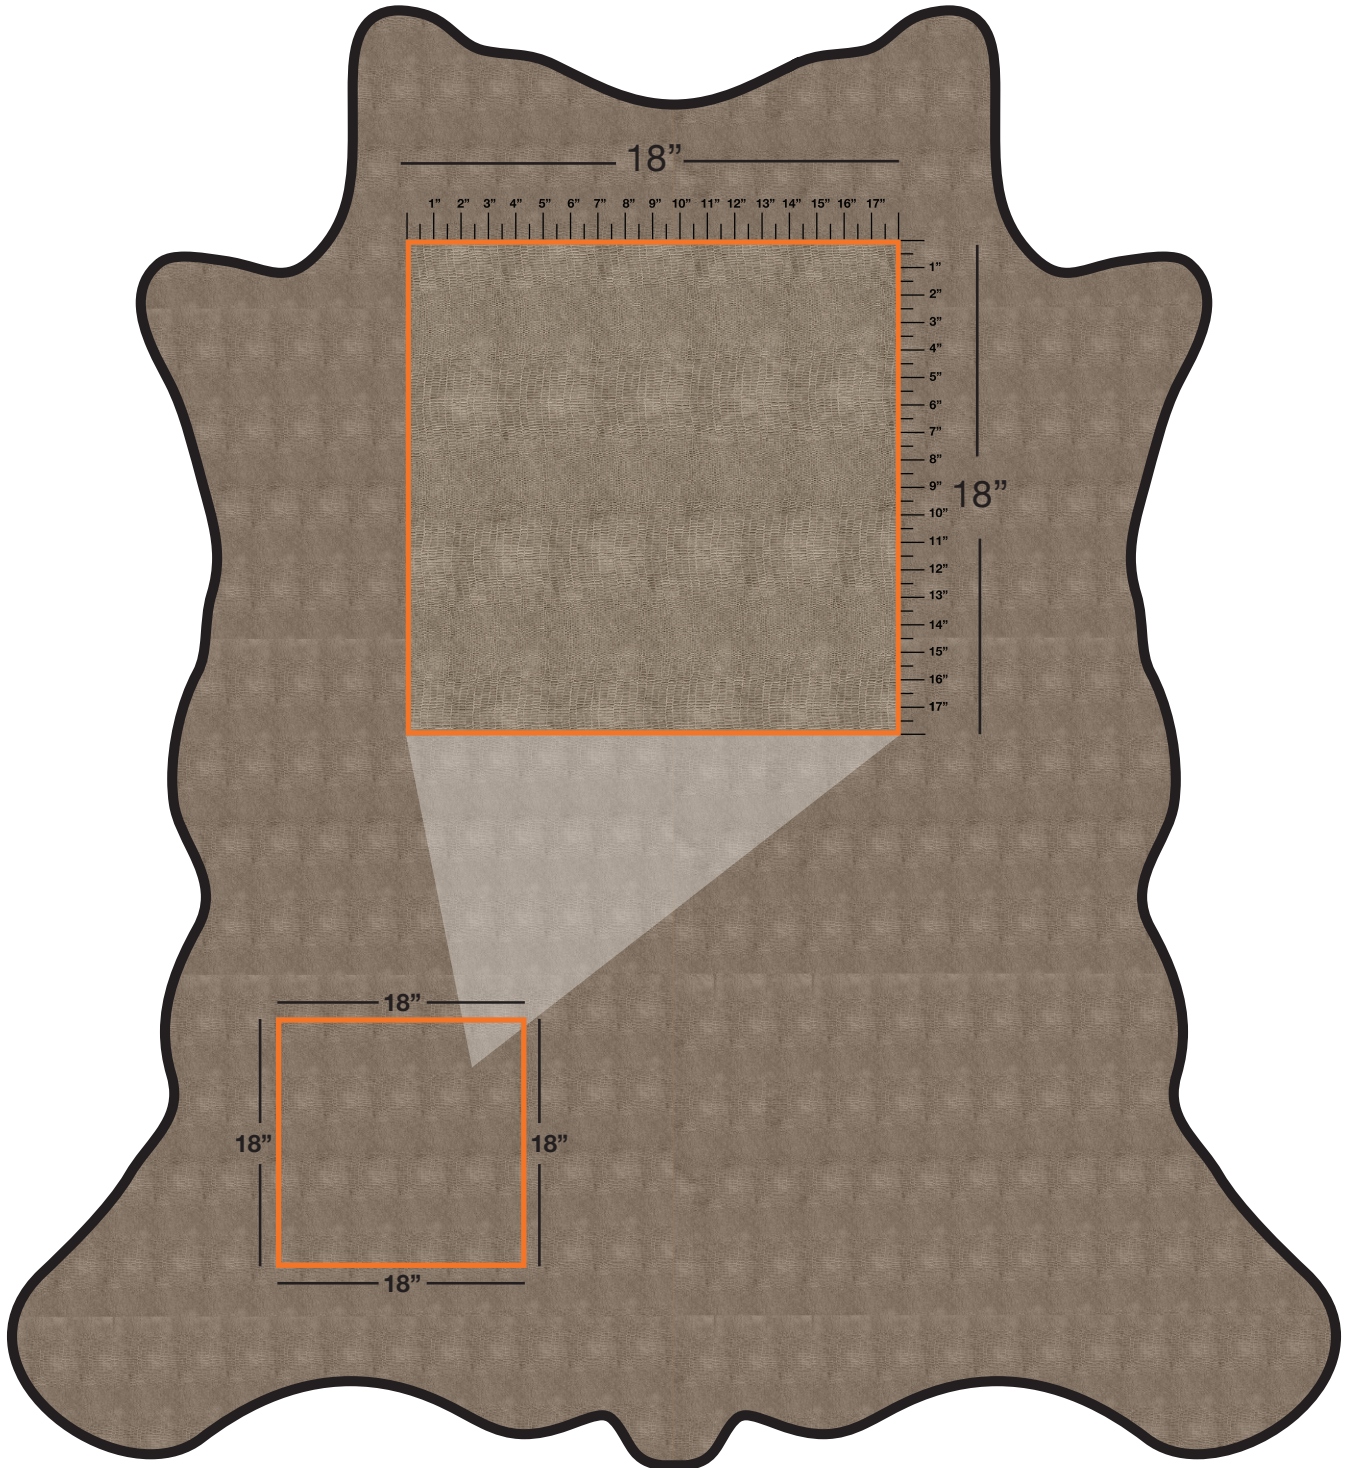

SALTWATER CROC (SWC)

25 3/4"

Available In: Hides

Noticeable Matchline: No

Directional: Yes

Plate Dimensions: 53 1/2"W x 25 3/4"H

53 1/2"

Direction of pattern on plate. Not to scale.

Pattern and color shown at actual scale.

www.townsendleather.com

EXOTIC ANIMAL

Cowhide Hide

55-60 SF Average

SALTWATER CROC (SWC)

53 1/2"

25 3/4"

The above layout is to show approximate areas where the embossing matchline may be present. Please note, however, that because each side is unique and sides vary in shape and size, there will be slight differences in exactly where the embossing pattern falls on each side. This diagram is intended to provide a general representation of where the pattern will be printed onto the side.

EXOTIC ANIMAL

Cowhide Hide

55-60 SF Average

SALTWATER CROC (SWC)

Pattern Repeat

The above layout is to show scale and pattern repeat. A pattern repeat refers to the amount of space from where a pattern begins and then begins again. This repeat can occur both on the vertical and horizontal plane. In the top 18"X18" box, we have included additional internal measurements so you can better understand the pattern repeat of the design shown, both vertically and horizontally.