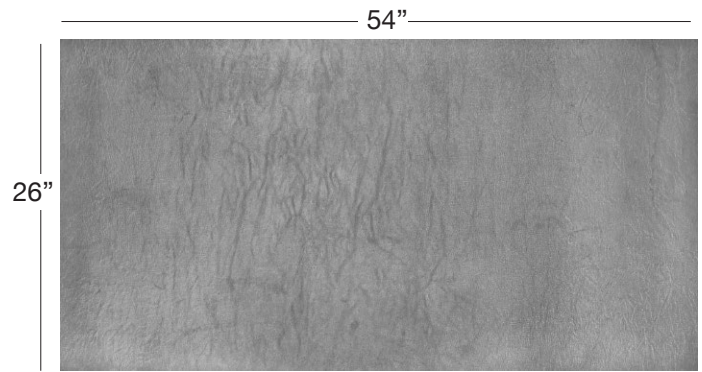

# CREVASSE (CVS)

**Available In:** Hides

**Noticeable Matchline:** No

**Directional:** No

**Plate Dimensions:** 54"W x 26"H

*Direction of pattern on plate. Not to scale.*