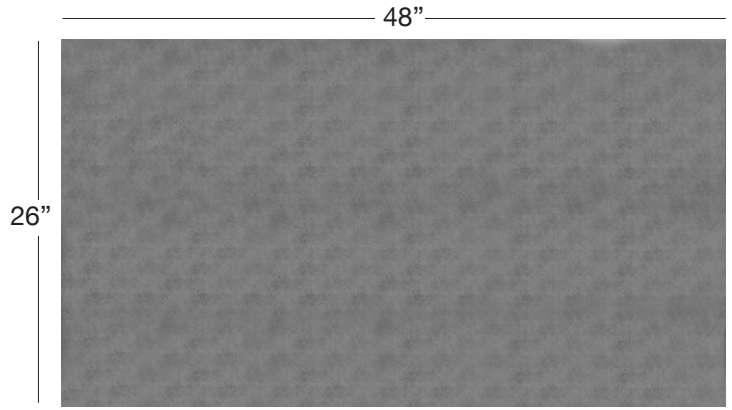

BOXBOARD (BX)

Available In: Hides

Noticeable Matchline: No

Directional: Yes

Plate Dimensions: 48"W x 26"H

Direction of pattern on plate. Not to scale.

Pattern and color shown at actual scale.

www.townsendleather.com

GRAIN TEXTURE

Full Cowhide

55-60 SF Average

BOXBOARD (BX)

The above layout is to show approximate areas where the embossing matchline may be present. Please note, however, that because each hide is unique and hides vary in shape and size, there will be slight differences in exactly where the embossing pattern falls on each hide. This diagram is intended to provide a general representation of where the pattern will be printed onto the hide.

GRAIN TEXTURE

Full Cowhide

55-60 SF Average

BOXBOARD (BX)

Pattern Repeat

The above layout is to show scale and pattern repeat. A pattern repeat refers to the amount of space from where a pattern begins and then begins again. This repeat can occur both on the vertical and horizontal plane. In the top 18"X18" box, we have included additional internal measurements so you can better understand the pattern repeat of the design shown, both vertically and horizontally.