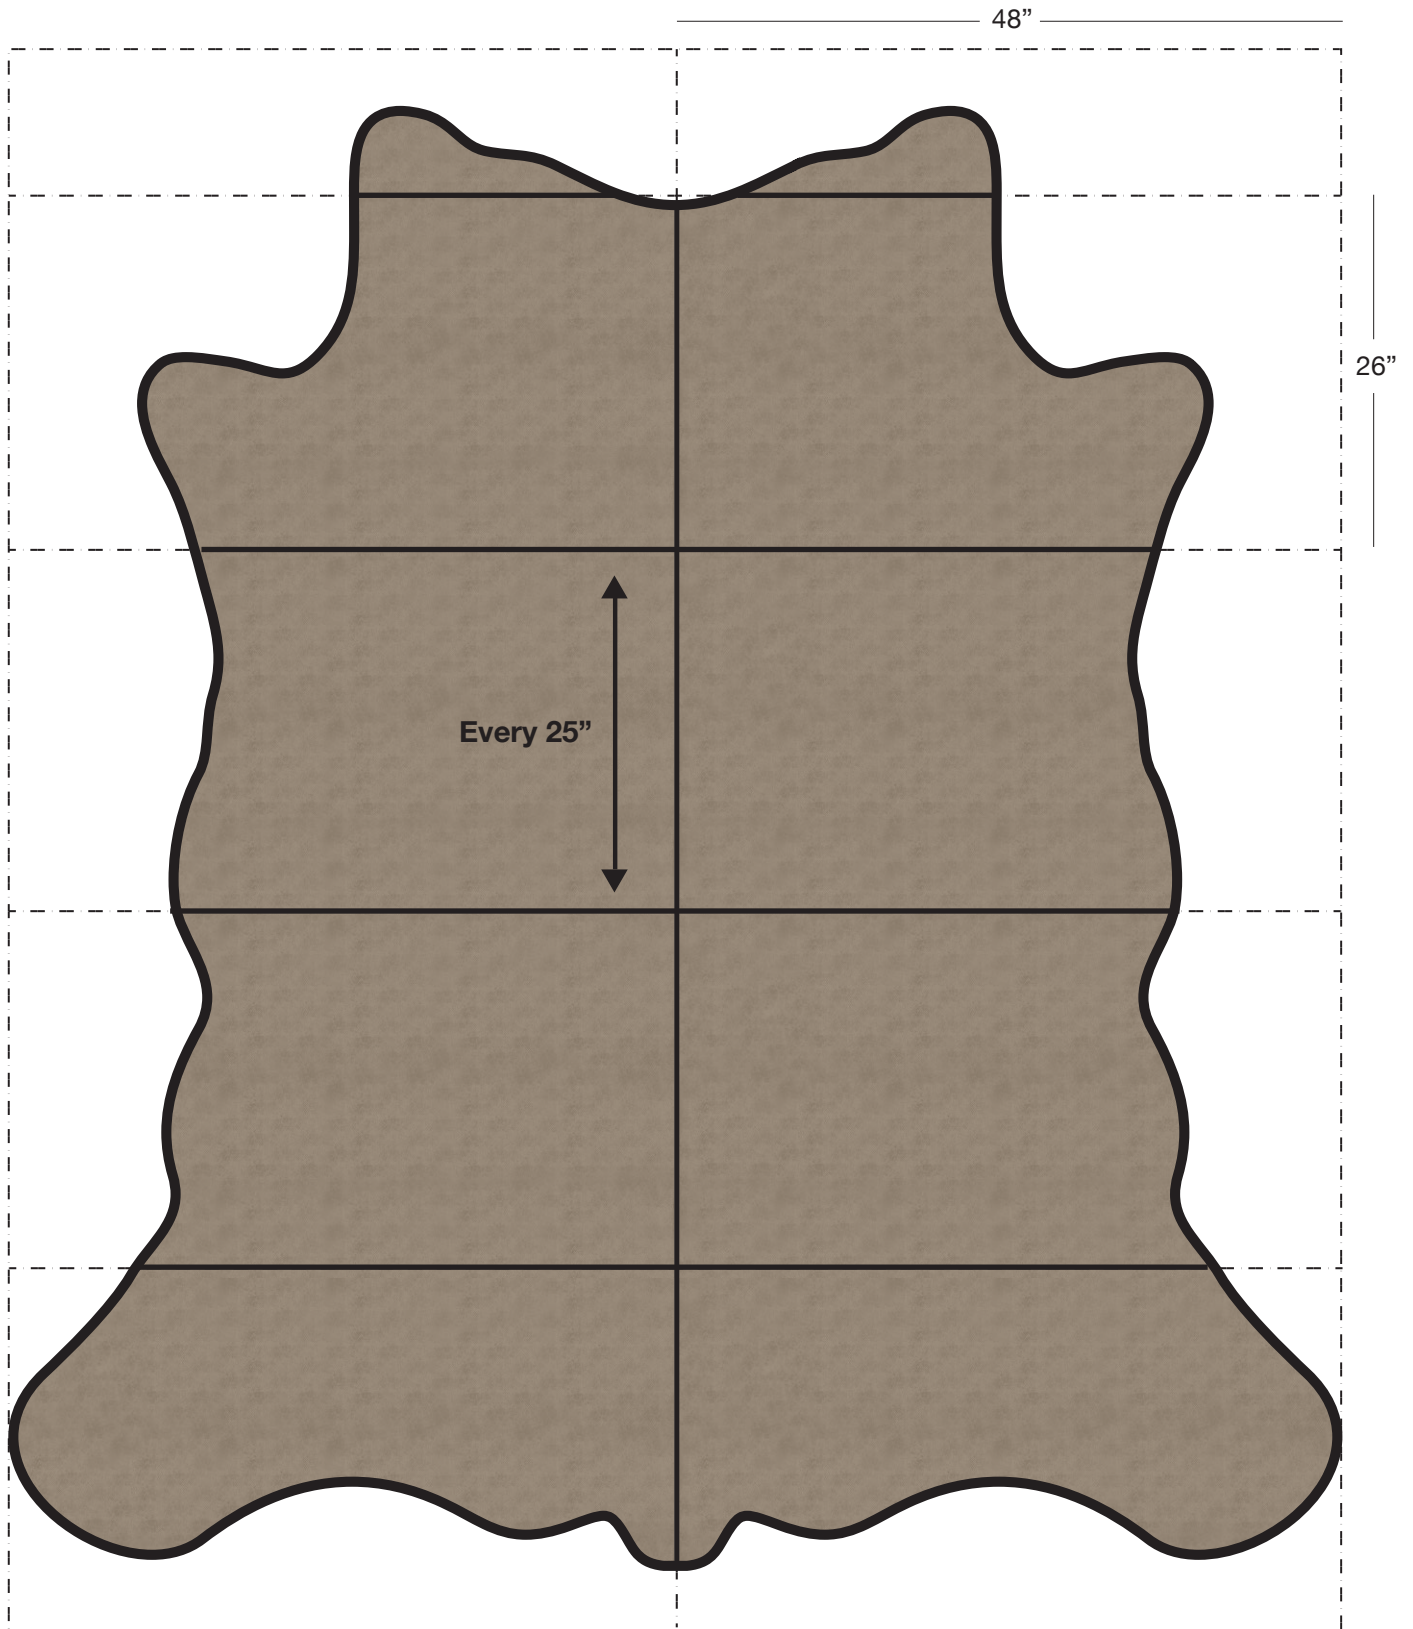

BOXBOARD (BX)

Available In: Hides

Noticeable Matchline: No

Directional: Yes

Plate Dimensions: 48"W x 26"H

Direction of pattern on plate. Not to scale.

Pattern and color shown at actual scale.

www.townsendleather.com

GRAIN TEXTURE

Full Cowhide

55-60 SF Average

BOXBOARD (BX)

The above layout is to show approximate areas where the embossing matchline may be present. Please note, however, that because each hide is unique and hides vary in shape and size, there will be slight differences in exactly where the embossing pattern falls on each hide. This diagram is intended to provide a general representation of where the pattern will be printed onto the hide.

GRAIN TEXTURE

Full Cowhide

55-60 SF Average

BOXBOARD (BX)

Pattern Repeat

The above layout is to show scale and pattern repeat. A pattern repeat refers to the amount of space from where a pattern begins and then begins again. This repeat can occur both on the vertical and horizontal plane. In the top 18"X18" box, we have included additional internal measurements so you can better understand the pattern repeat of the design shown, both vertically and horizontally.

GRAIN TEXTURE