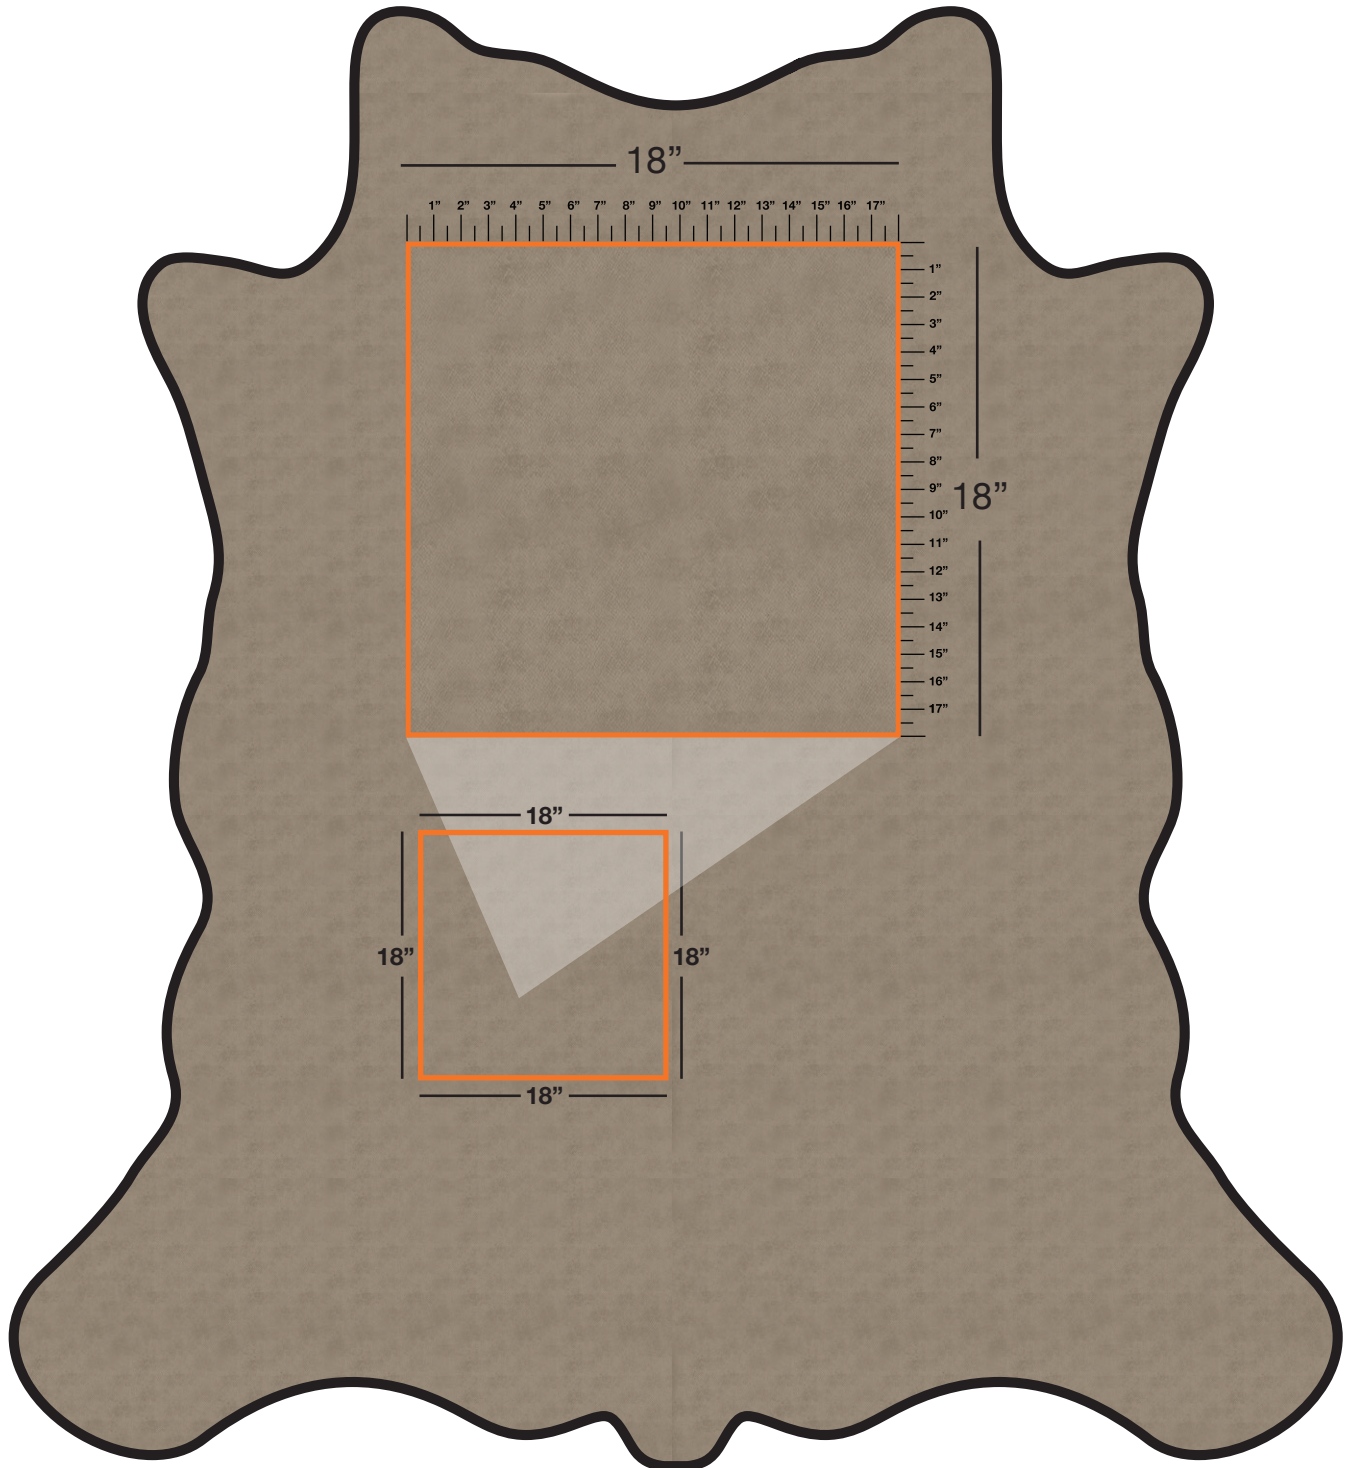

BOXBOARD (BX)

Available In: Hides

Noticeable Matchline: No

Directional: Yes

Plate Dimensions: 48"W x 26"H

Direction of pattern on plate. Not to scale.

Pattern and color shown at actual scale.

www.townsendleather.com

GRAIN TEXTURE

Full Cowhide

55-60 SF Average

BOXBOARD (BX)

The above layout is to show approximate areas where the embossing matchline may be present. Please note, however, that because each hide is unique and hides vary in shape and size, there will be slight differences in exactly where the embossing pattern falls on each hide. This diagram is intended to provide a general representation of where the pattern will be printed onto the hide.

GRAIN TEXTURE

Full Cowhide

55-60 SF Average

BOXBOARD (BX)

Pattern Repeat

The above layout is to show scale and pattern repeat. A pattern repeat refers to the amount of space from where a pattern begins and then begins again. This repeat can occur both on the vertical and horizontal plane. In the top 18"X18" box, we have included additional internal measurements so you can better understand the pattern repeat of the design shown, both vertically and horizontally.

GRAIN TEXTURE