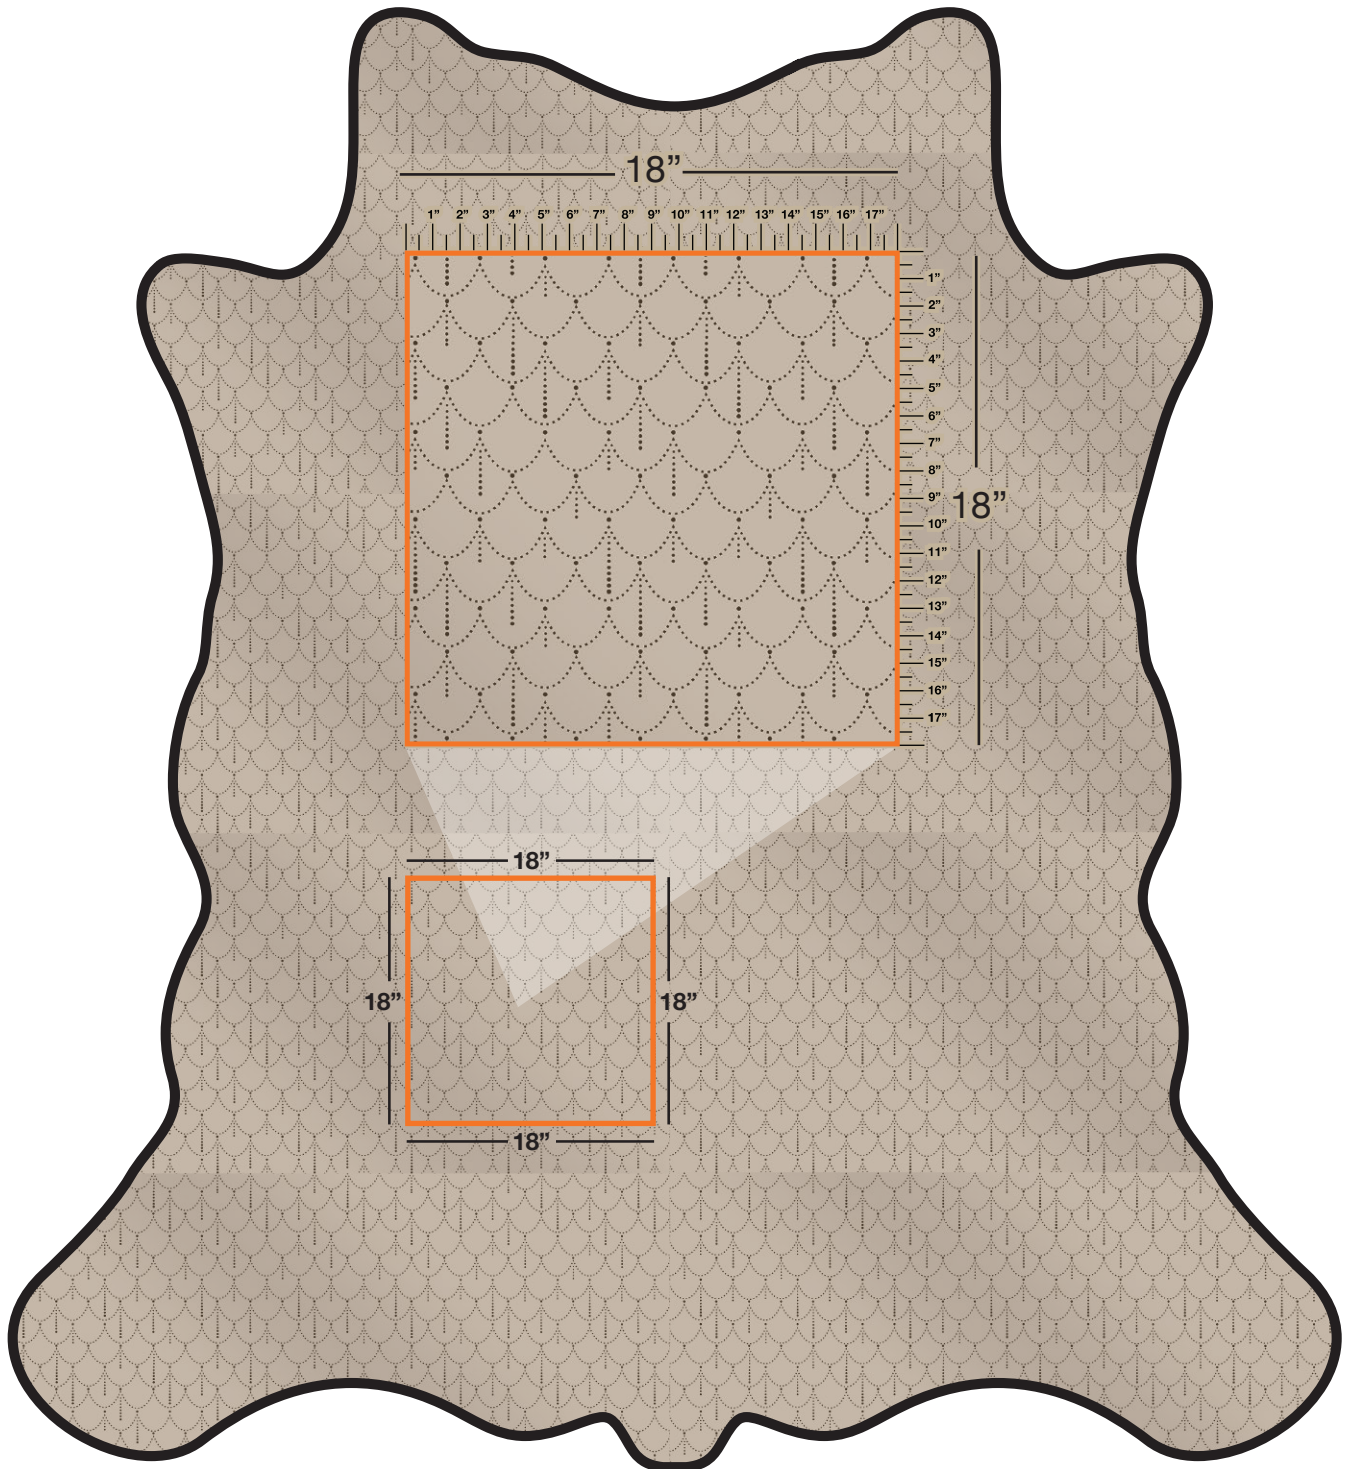

PENDANT (SG-PDT)

Available In: Hides

Noticeable Matchline: Yes

Directional: Yes

Plate Dimensions: 51 1/2"W x 28 1/2"H

Direction of pattern on plate. Not to scale.

Pattern and color shown at actual scale.

www.townsendleather.com

DECORATIVE

Full Cowhide

55-60 SF Average

PENDANT (SG-PDT)

The above layout is to show approximate areas where the embossing matchline may be present. Please note, however, that because each hide is unique and hides vary in shape and size, there will be slight differences in exactly where the embossing pattern falls on each hide. This diagram is intended to provide a general representation of where the pattern will be printed onto the hide.

DECORATIVE

Full Cowhide

55-60 SF Average

PENDANT (SG-PDT)

Pattern Repeat

The above layout is to show scale and pattern repeat. A pattern repeat refers to the amount of space from where a pattern begins and then begins again. This repeat can occur both on the vertical and horizontal plane. In the top 18"X18" box, we have included additional internal measurements so you can better understand the pattern repeat of the design shown, both vertically and horizontally.