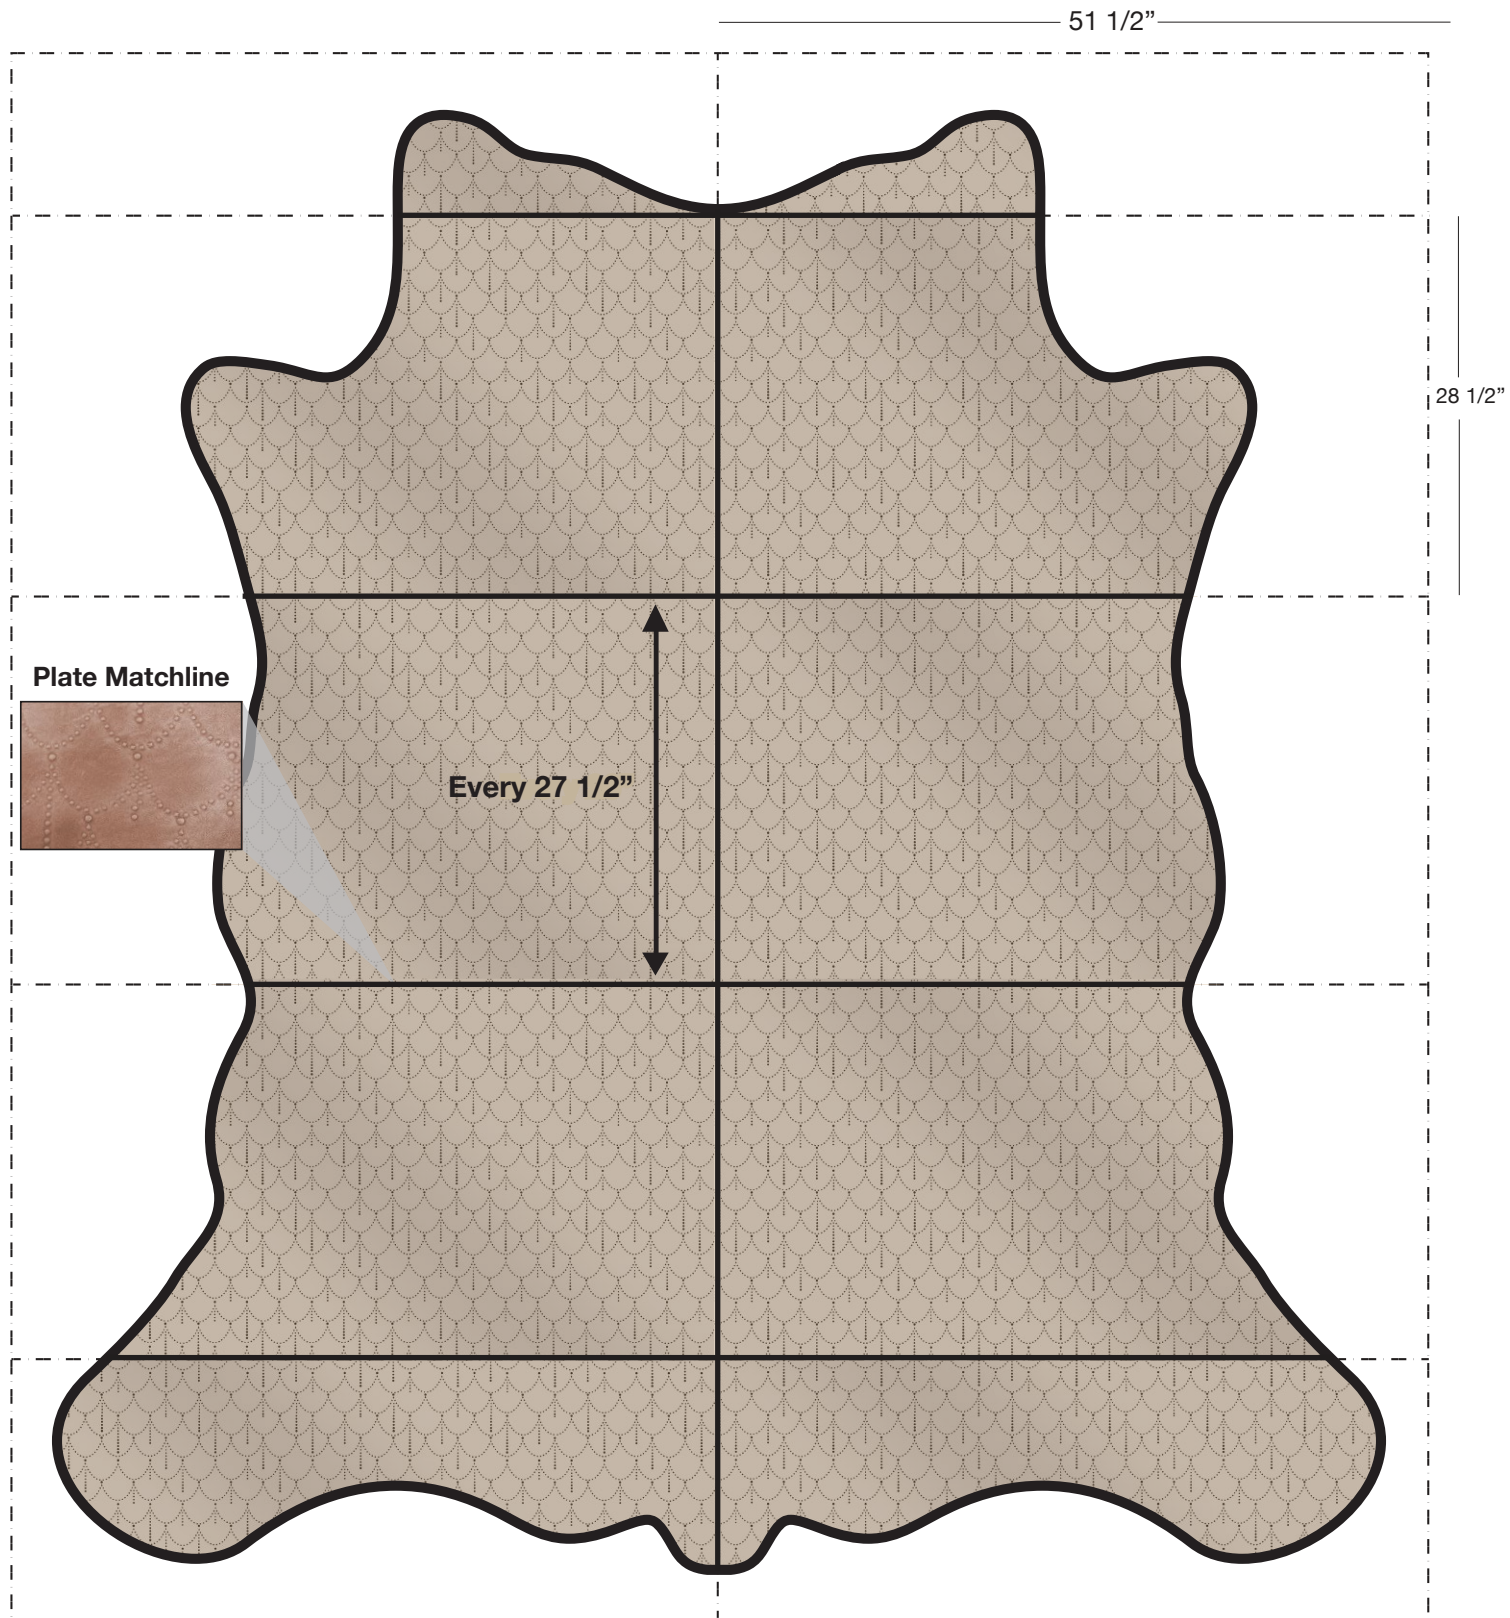

PENDANT (SG-PDT)

Available In: Hides

Noticeable Matchline: Yes

Directional: Yes

Plate Dimensions: 51 1/2"W x 28 1/2"H

Direction of pattern on plate. Not to scale.

Pattern and color shown at actual scale.

www.townsendleather.com

DECORATIVE

Full Cowhide

55-60 SF Average

PENDANT (SG-PDT)

The above layout is to show approximate areas where the embossing matchline may be present. Please note, however, that because each hide is unique and hides vary in shape and size, there will be slight differences in exactly where the embossing pattern falls on each hide. This diagram is intended to provide a general representation of where the pattern will be printed onto the hide.

DECORATIVE

Full Cowhide

55-60 SF Average

PENDANT (SG-PDT)

Pattern Repeat

The above layout is to show scale and pattern repeat. A pattern repeat refers to the amount of space from where a pattern begins and then begins again. This repeat can occur both on the vertical and horizontal plane. In the top 18"X18" box, we have included additional internal measurements so you can better understand the pattern repeat of the design shown, both vertically and horizontally.