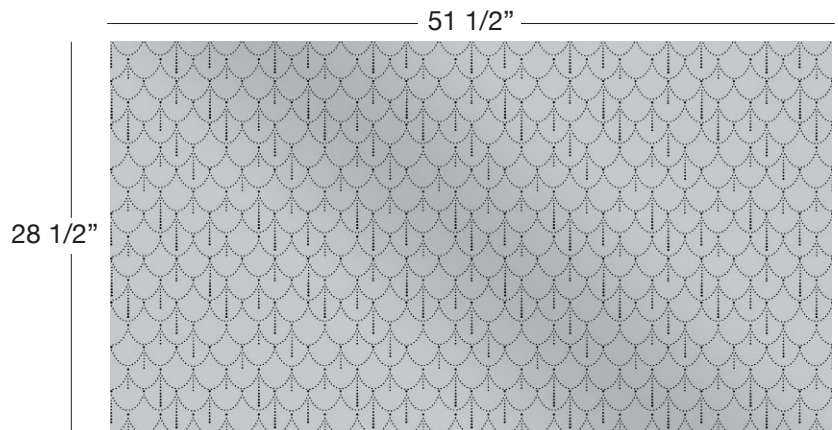

PENDANT (SG-PDT)

Available In: Hides

Noticeable Matchline: Yes

Directional: Yes

Plate Dimensions: 51 1/2"W x 28 1/2"H

Direction of pattern on plate. Not to scale.

Pattern and color shown at actual scale.

www.townsendleather.com

DECORATIVE

Full Cowhide

55-60 SF Average

PENDANT (SG-PDT)

The above layout is to show approximate areas where the embossing matchline may be present. Please note, however, that because each hide is unique and hides vary in shape and size, there will be slight differences in exactly where the embossing pattern falls on each hide. This diagram is intended to provide a general representation of where the pattern will be printed onto the hide.

DECORATIVE

Full Cowhide

55-60 SF Average

PENDANT (SG-PDT)

Pattern Repeat

The above layout is to show scale and pattern repeat. A pattern repeat refers to the amount of space from where a pattern begins and then begins again. This repeat can occur both on the vertical and horizontal plane. In the top 18"X18" box, we have included additional internal measurements so you can better understand the pattern repeat of the design shown, both vertically and horizontally.