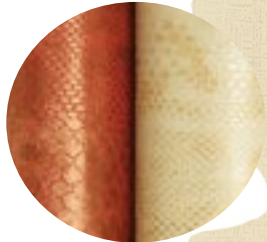

AVAILABLE PATTERNS:

PLUME

AMERICAN GATOR

FLOREALE

JAVA SNAKE

MAZE

OSTRICH

## PRODUCT DESCRIPTION:

Expressions is an embossed full-aniline cowhide, Hand-Tipped with multiple colors and effects that enhance the bold color and distinctive pattern.

## COLOR VARIATION

**A:** Expressions is an Aniline leather, with no consistent surface pigments; there will be natural color shading within a hide and from hide to hide.

## VARIATION IN HAND-TIPPING

**C:** Expressions Cowhide is a Hand-Tipped leather, therefore there will be some variation in coloration and boldness of the tipping effect within a hide and from hide to hide, due to its hand-crafted nature.