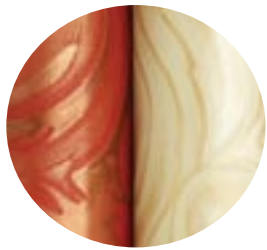

AVAILABLE PATTERNS:

PLUME

AMERICAN GATOR

FLOREALE

JAVA SNAKE

MAZE

OSTRICH

## COLOR VARIATION

**A:** Expressions is an Aniline leather, with no consistent surface pigments; there will be natural color shading within a hide and from hide to hide.

## EMBOSSING PATTERN DEPTH

**B:** Leather is a natural product, therefore it may take the embossing effect differently from area to area and therefore, there will be some variation in the depth of the embossed pattern print. This variation is controlled as much as possible.

## VARIATION IN HAND-TIPPING

**C:** Expressions Cowhide is a Hand-Tipped leather, therefore there will be some variation in coloration and boldness of the tipping effect within a hide and from hide to hide, due to its hand-crafted nature.