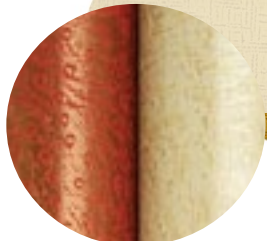

OSTRICH

EXPRESSIONS COWHIDE

PRODUCT CHARACTERISTIC SHEET

PRODUCT DESCRIPTION:

Expressions is an embossed full-aniline cowhide, Hand-Tipped with multiple colors and effects that enhance the bold color and distinctive pattern.

CHARACTERISTICS:

The characteristic finish effect of this leather artwork is applied by hand; the resulting variance in design and color are part of its natural beauty. With the hand-crafted nature of this product, variation in color and texture should be expected as part of the natural beauty of this leather.

As an Aniline leather, Expressions Cowhide does not have the full coverage of a pigmented formula as a Finished leather does; there will be natural variations in color, tone, and texture and each hide's unique history and natural markings will be highlighted.

As a Hand-Tipped leather, there will be some variation in coloration and boldness of the tipping effect within a hide and from hide to hide.

A sample is not necessarily representative of the overall effects of this leather.

Due to lack of full finish coverage, this product type is subject to more soiling, fading, and wear.

COLOR VARIATION

A: Expressions is an Aniline leather, with no consistent surface pigments; there will be natural color shading within a hide and from hide to hide.

EMBOSSING PATTERN DEPTH

B: Leather is a natural product, therefore it may take the embossing effect differently from area to area and therefore, there will be some variation in the depth of the embossed pattern print. This variation is controlled as much as possible.

VARIATION IN HAND-TIPPING

C: Expressions Cowhide is a Hand-Tipped leather, therefore there will be some variation in coloration and boldness of the tipping effect within a hide and from hide to hide, due to its hand-crafted nature.

PRODUCT NAME	PREFIX	CATEGORY	EMBOSSED	HAND-RUBBED OR HAND-TIPPED	MACHINE-ANTIQUED	WAXED	AVERAGE THICKNESS	PERFORMANCE RATING	AVERAGE SIZE
Expressions Cowhide	XP	Aniline	Yes	Yes	No	No	1.0 - 1.2 mm	2 of 5	Whole Hides of 55 - 60 SF