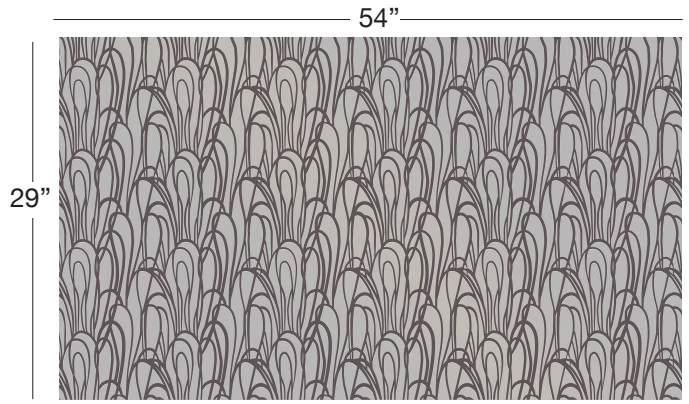

CANDID (SG-CND)

Available In: Hides

Noticeable Matchline: Yes

Directional: Yes

Plate Dimensions: 54"W x 29"H

Direction of pattern on plate. Not to scale.

Pattern and color shown at actual scale.

www.townsendleather.com

DECORATIVE

Full Cowhide

55-60 SF Average

CANDID (SG-CND)

The above layout is to show approximate areas where the embossing matchline may be present. Please note, however, that because each hide is unique and hides vary in shape and size, there will be slight differences in exactly where the embossing pattern falls on each hide. This diagram is intended to provide a general representation of where the pattern will be printed onto the hide.

DECORATIVE

Pattern Repeat

The above layout is to show scale and pattern repeat. A pattern repeat refers to the amount of space from where a pattern begins and then begins again. This repeat can occur both on the vertical and horizontal plane. In the top 18"X18" box, we have included additional internal measurements so you can better understand the pattern repeat of the design shown, both vertically and horizontally.