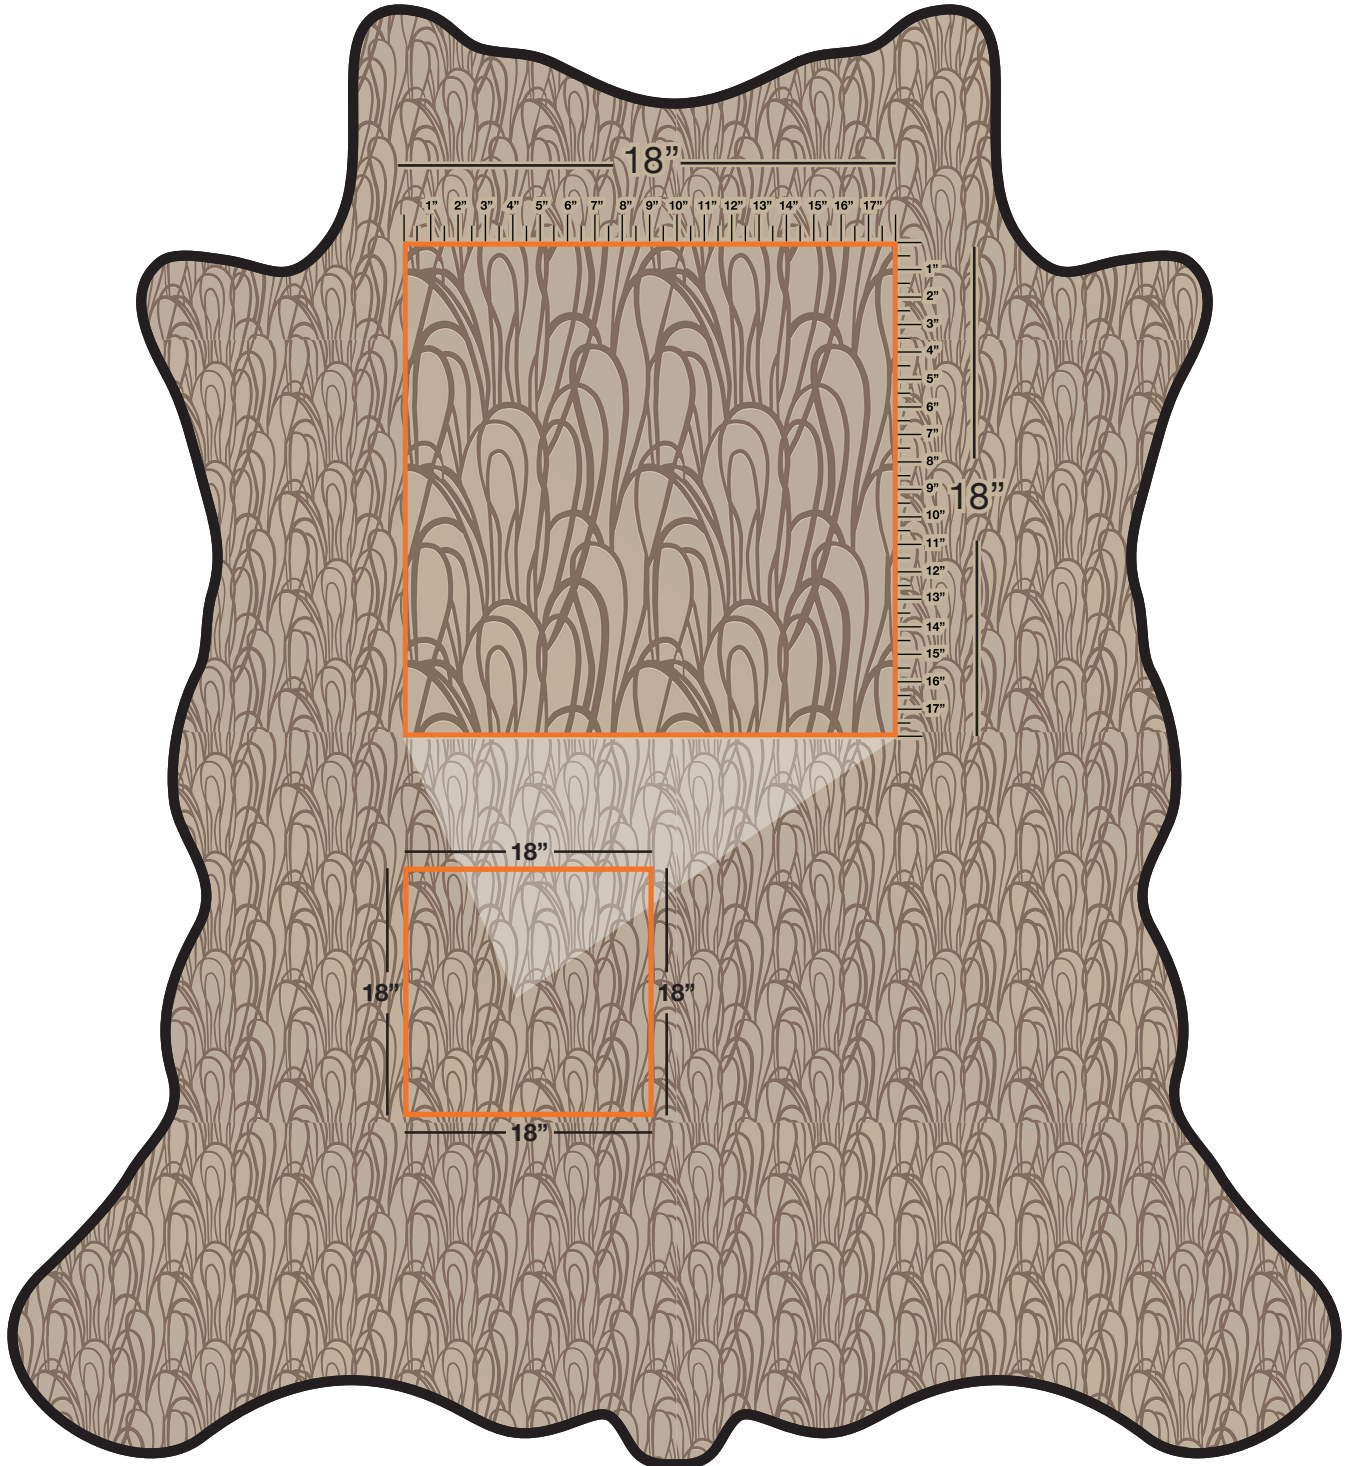

CANDID (SG-CND)

Available In: Hides

Noticeable Matchline: Yes

Directional: Yes

Plate Dimensions: 54"W x 29"H

Direction of pattern on plate. Not to scale.

Pattern and color shown at actual scale.

www.townsendleather.com

DECORATIVE

Full Cowhide

55-60 SF Average

CANDID (SG-CND)

The above layout is to show approximate areas where the embossing matchline may be present. Please note, however, that because each hide is unique and hides vary in shape and size, there will be slight differences in exactly where the embossing pattern falls on each hide. This diagram is intended to provide a general representation of where the pattern will be printed onto the hide.

DECORATIVE

Pattern Repeat

The above layout is to show scale and pattern repeat. A pattern repeat refers to the amount of space from where a pattern begins and then begins again. This repeat can occur both on the vertical and horizontal plane. In the top 18"X18" box, we have included additional internal measurements so you can better understand the pattern repeat of the design shown, both vertically and horizontally.