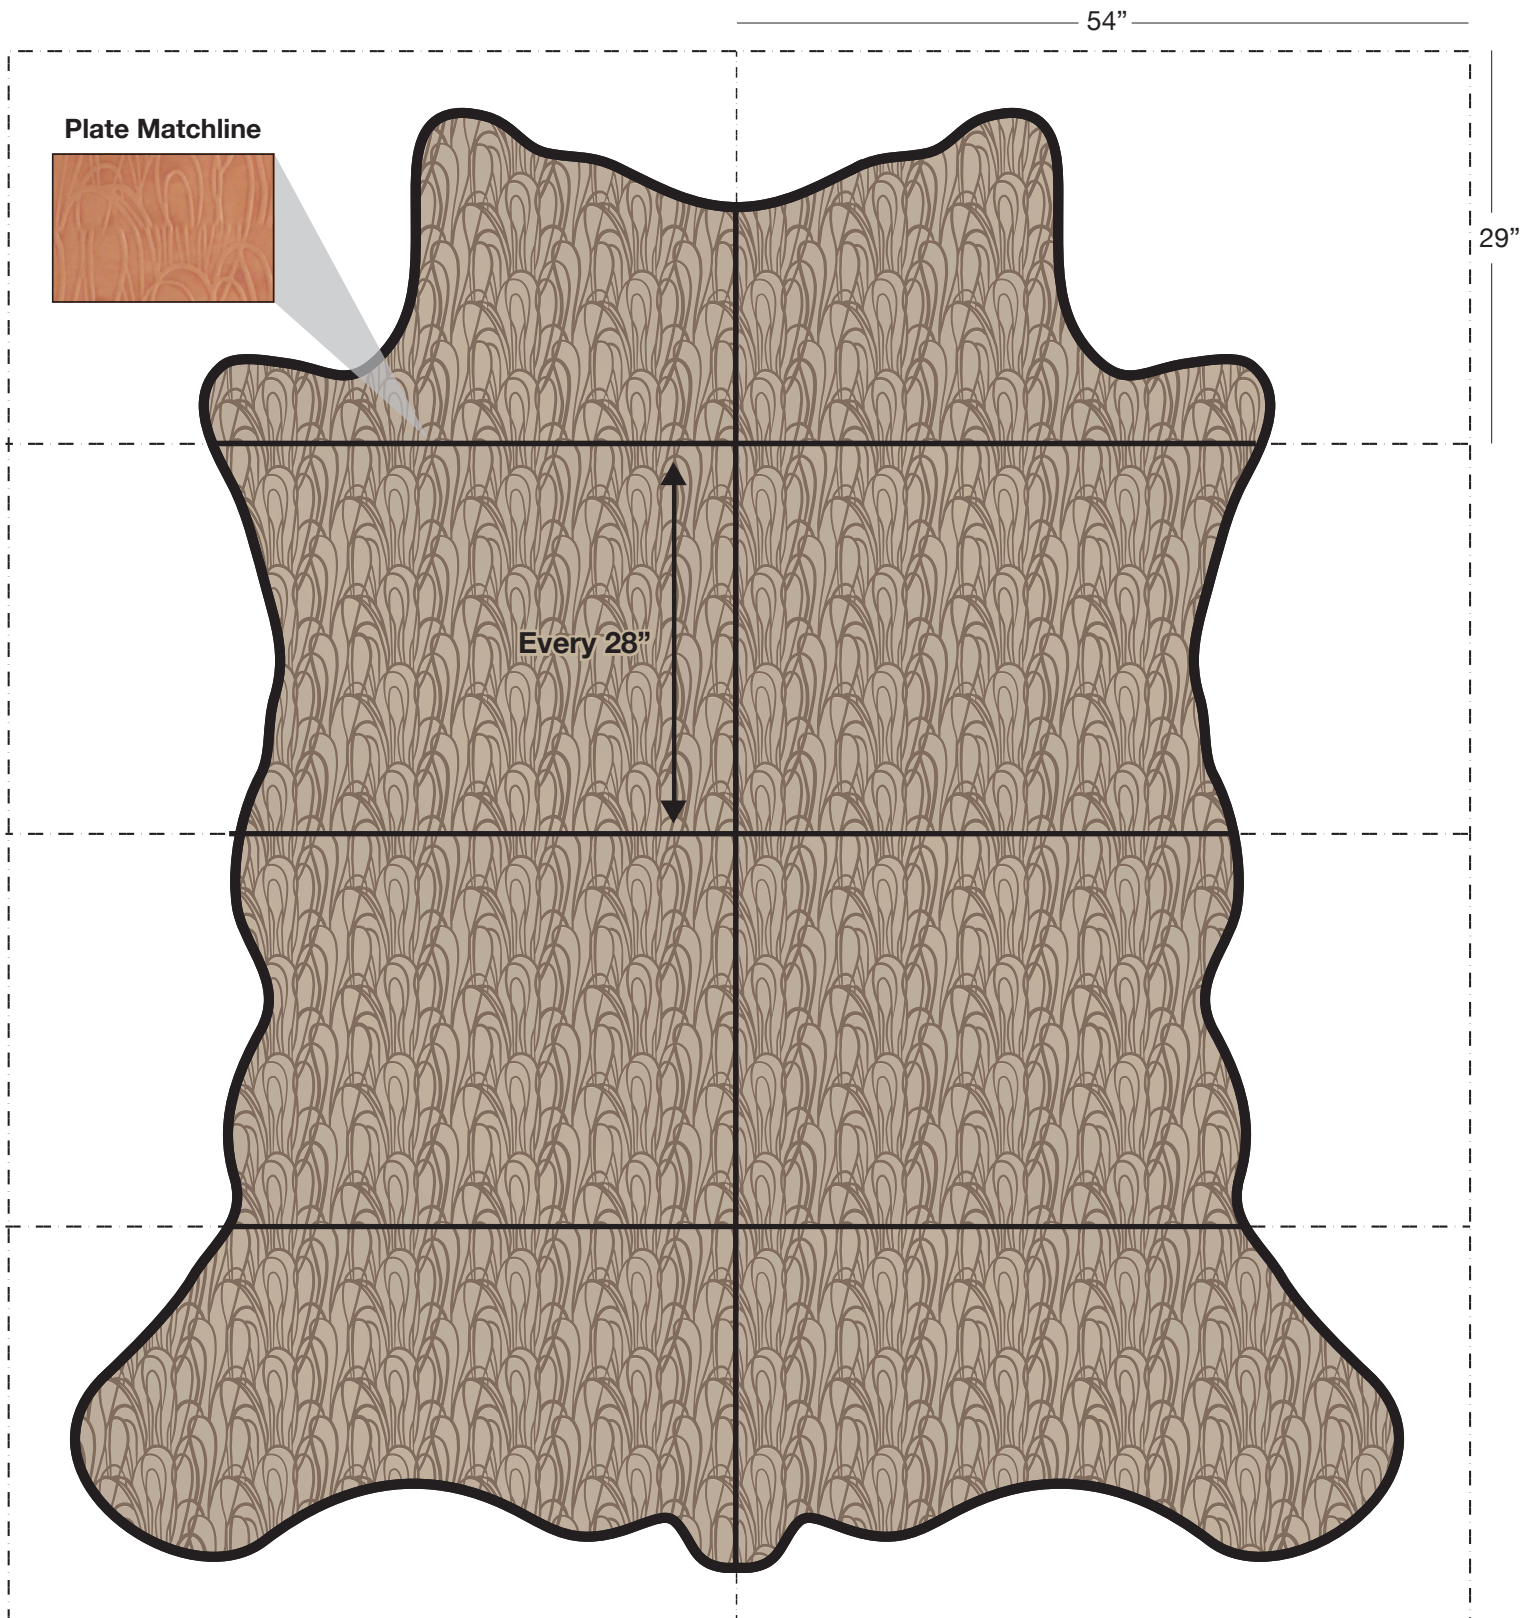

CANDID (SG-CND)

Available In: Hides

Noticeable Matchline: Yes

Directional: Yes

Plate Dimensions: 54"W x 29"H

Direction of pattern on plate. Not to scale.

Pattern and color shown at actual scale.

www.townsendleather.com

DECORATIVE

Full Cowhide

55-60 SF Average

CANDID (SG-CND)

The above layout is to show approximate areas where the embossing matchline may be present. Please note, however, that because each hide is unique and hides vary in shape and size, there will be slight differences in exactly where the embossing pattern falls on each hide. This diagram is intended to provide a general representation of where the pattern will be printed onto the hide.

DECORATIVE

Pattern Repeat

The above layout is to show scale and pattern repeat. A pattern repeat refers to the amount of space from where a pattern begins and then begins again. This repeat can occur both on the vertical and horizontal plane. In the top 18"X18" box, we have included additional internal measurements so you can better understand the pattern repeat of the design shown, both vertically and horizontally.