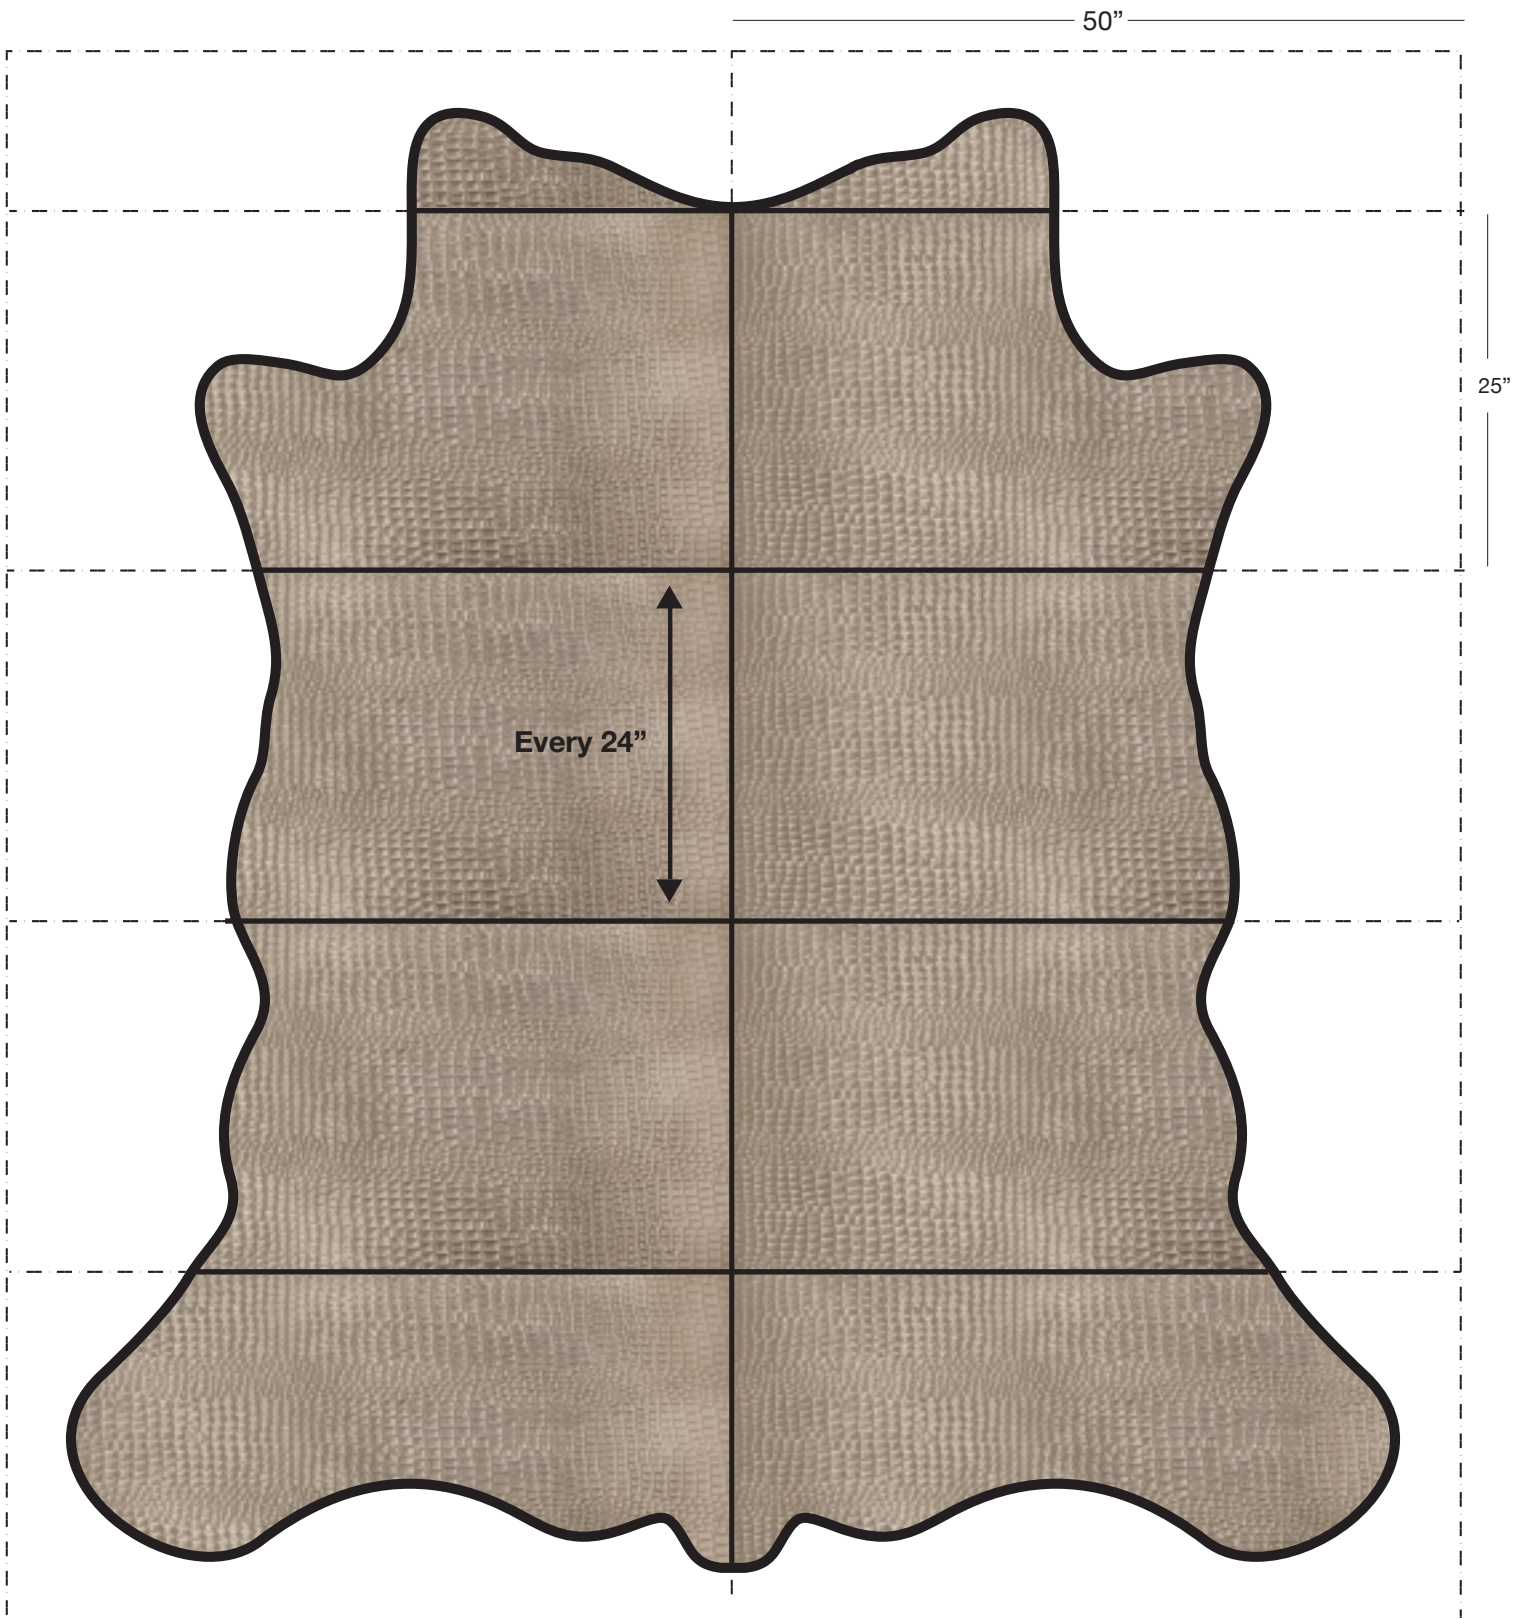

PUFF GATOR (PG)

Available In: Hides

Noticeable Matchline: Yes

Directional: Yes

Plate Dimensions: 50"W x 25"H

Direction of pattern on plate. Not to scale.

Pattern and color shown at actual scale.

www.townsendleather.com

EXOTIC ANIMAL

Full Cowhide

55-60 SF Average

PUFF GATOR (PG)

The above layout is to show approximate areas where the embossing matchline may be present. Please note, however, that because each hide is unique and hides vary in shape and size, there will be slight differences in exactly where the embossing pattern falls on each hide. This diagram is intended to provide a general representation of where the pattern will be printed onto the hide.

EXOTIC ANIMAL

Full Cowhide

55-60 SF Average

PUFF GATOR (PG)

Pattern Repeat

The above layout is to show scale and pattern repeat. A pattern repeat refers to the amount of space from where a pattern begins and then begins again. This repeat can occur both on the vertical and horizontal plane. In the top 18"X18" box, we have included additional internal measurements so you can better understand the pattern repeat of the design shown, both vertically and horizontally.