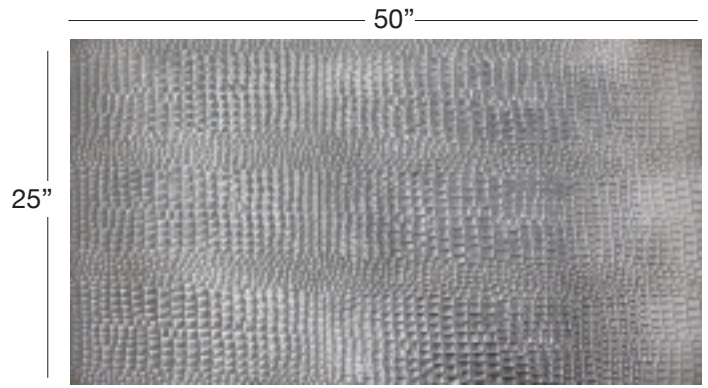

PUFF GATOR (PG)

Available In: Hides

Noticeable Matchline: Yes

Directional: Yes

Plate Dimensions: 50"W x 25"H

Direction of pattern on plate. Not to scale.

Pattern and color shown at actual scale.

www.townsendleather.com

EXOTIC ANIMAL

Full Cowhide

55-60 SF Average

PUFF GATOR (PG)

The above layout is to show approximate areas where the embossing matchline may be present. Please note, however, that because each hide is unique and hides vary in shape and size, there will be slight differences in exactly where the embossing pattern falls on each hide. This diagram is intended to provide a general representation of where the pattern will be printed onto the hide.

EXOTIC ANIMAL

Full Cowhide

55-60 SF Average

PUFF GATOR (PG)

Pattern Repeat

The above layout is to show scale and pattern repeat. A pattern repeat refers to the amount of space from where a pattern begins and then begins again. This repeat can occur both on the vertical and horizontal plane. In the top 18"X18" box, we have included additional internal measurements so you can better understand the pattern repeat of the design shown, both vertically and horizontally.