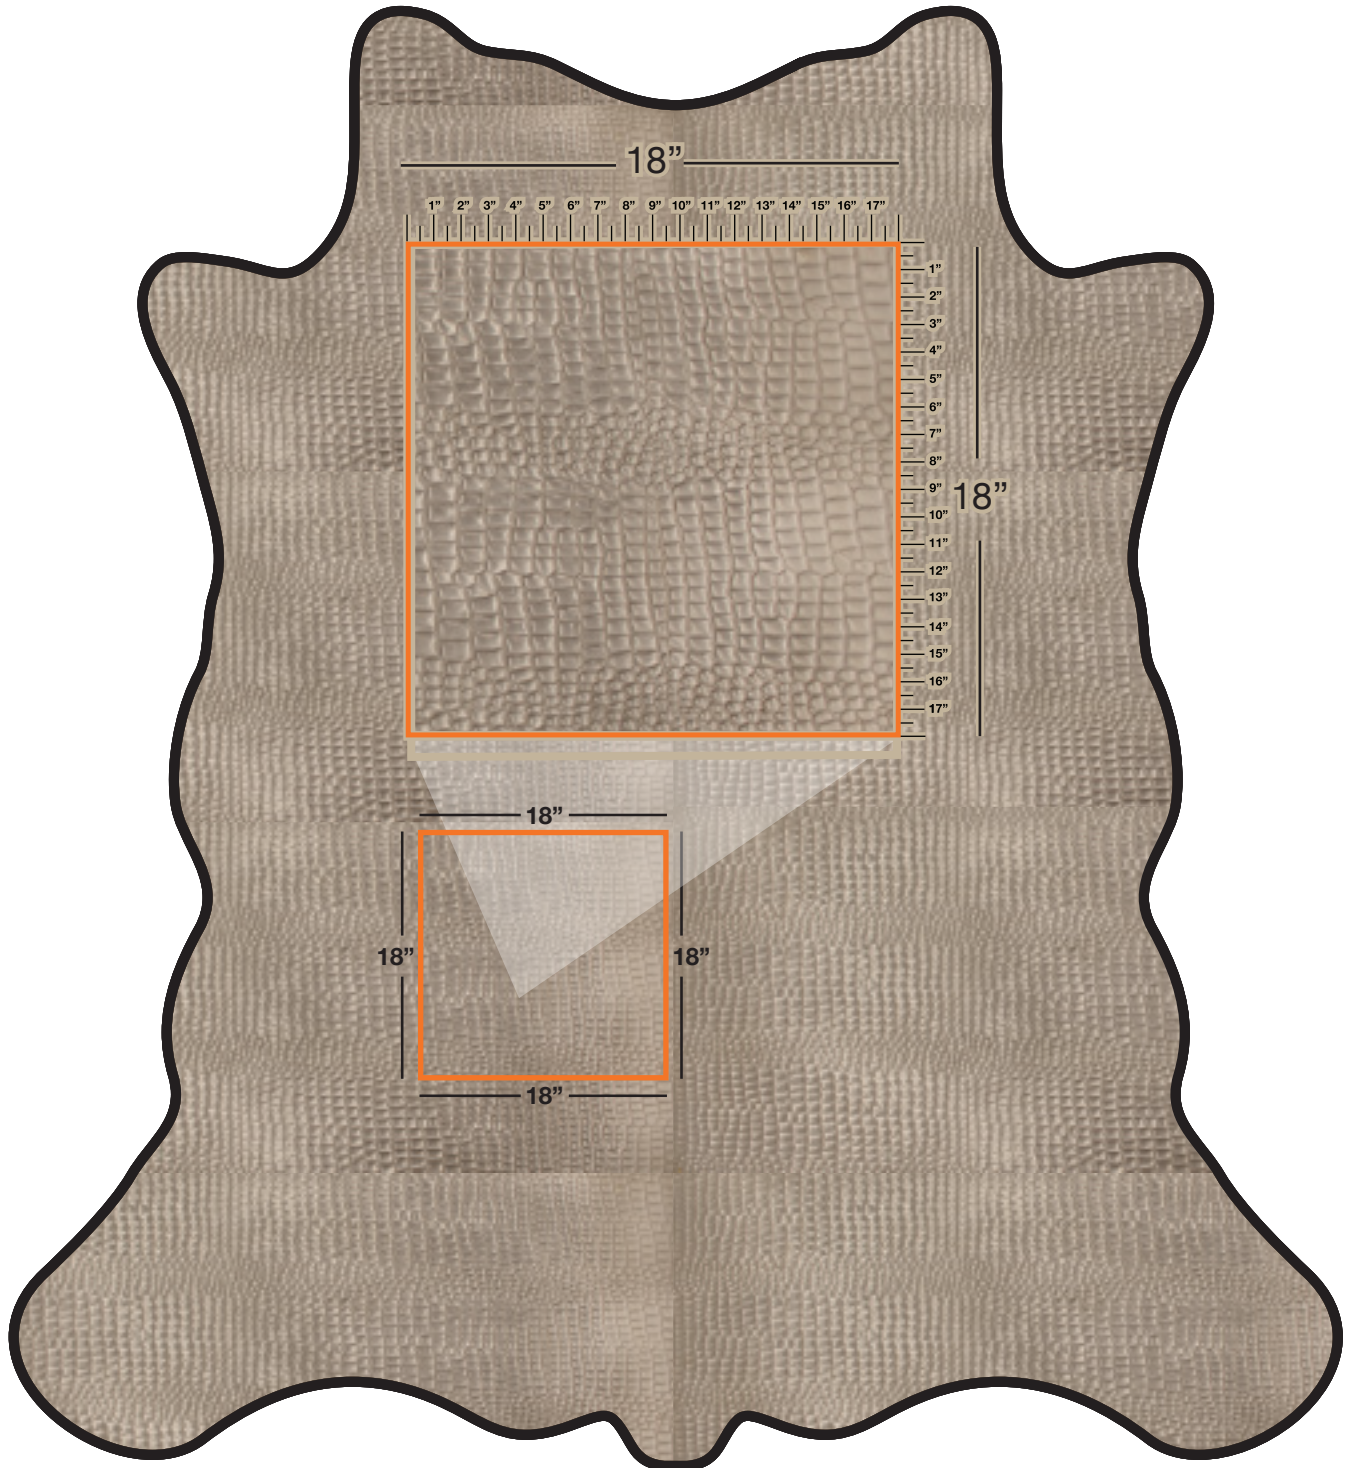

PUFF GATOR (PG)

Available In: Hides

Noticeable Matchline: Yes

Directional: Yes

Plate Dimensions: 50"W x 25"H

Direction of pattern on plate. Not to scale.

Pattern and color shown at actual scale.

www.townsendleather.com

EXOTIC ANIMAL

Full Cowhide

55-60 SF Average

PUFF GATOR (PG)

The above layout is to show approximate areas where the embossing matchline may be present. Please note, however, that because each hide is unique and hides vary in shape and size, there will be slight differences in exactly where the embossing pattern falls on each hide. This diagram is intended to provide a general representation of where the pattern will be printed onto the hide.

EXOTIC ANIMAL

Full Cowhide

55-60 SF Average

PUFF GATOR (PG)

Pattern Repeat

The above layout is to show scale and pattern repeat. A pattern repeat refers to the amount of space from where a pattern begins and then begins again. This repeat can occur both on the vertical and horizontal plane. In the top 18"X18" box, we have included additional internal measurements so you can better understand the pattern repeat of the design shown, both vertically and horizontally.