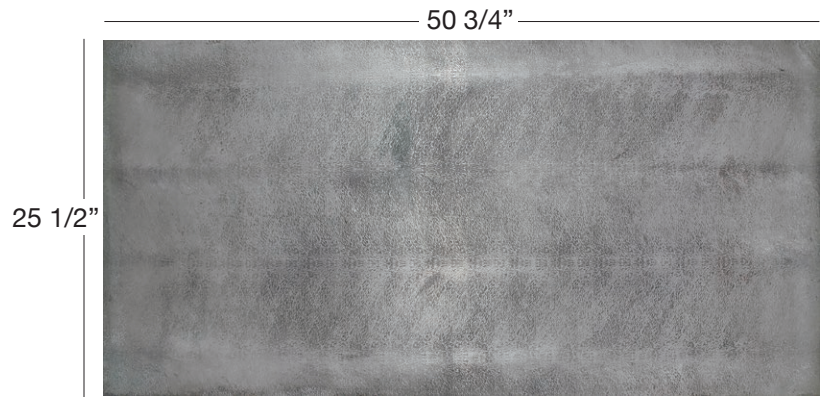

PONY (PO)

Available In: Sides

Noticeable Matchline: No

Directional: Yes

Plate Dimensions: 50 3/4"W x 25 1/2"H

Direction of pattern on plate. Not to scale.

Pattern and color shown at actual scale.

www.townsendleather.com

EXOTIC ANIMAL

Cowhide Side

25-30 SF Average

PONY (PO)

The above layout is to show approximate areas where the embossing matchline may be present. Please note, however, that because each side is unique and sides vary in shape and size, there will be slight differences in exactly where the embossing pattern falls on each side. This diagram is intended to provide a general representation of where the pattern will be printed onto the side.