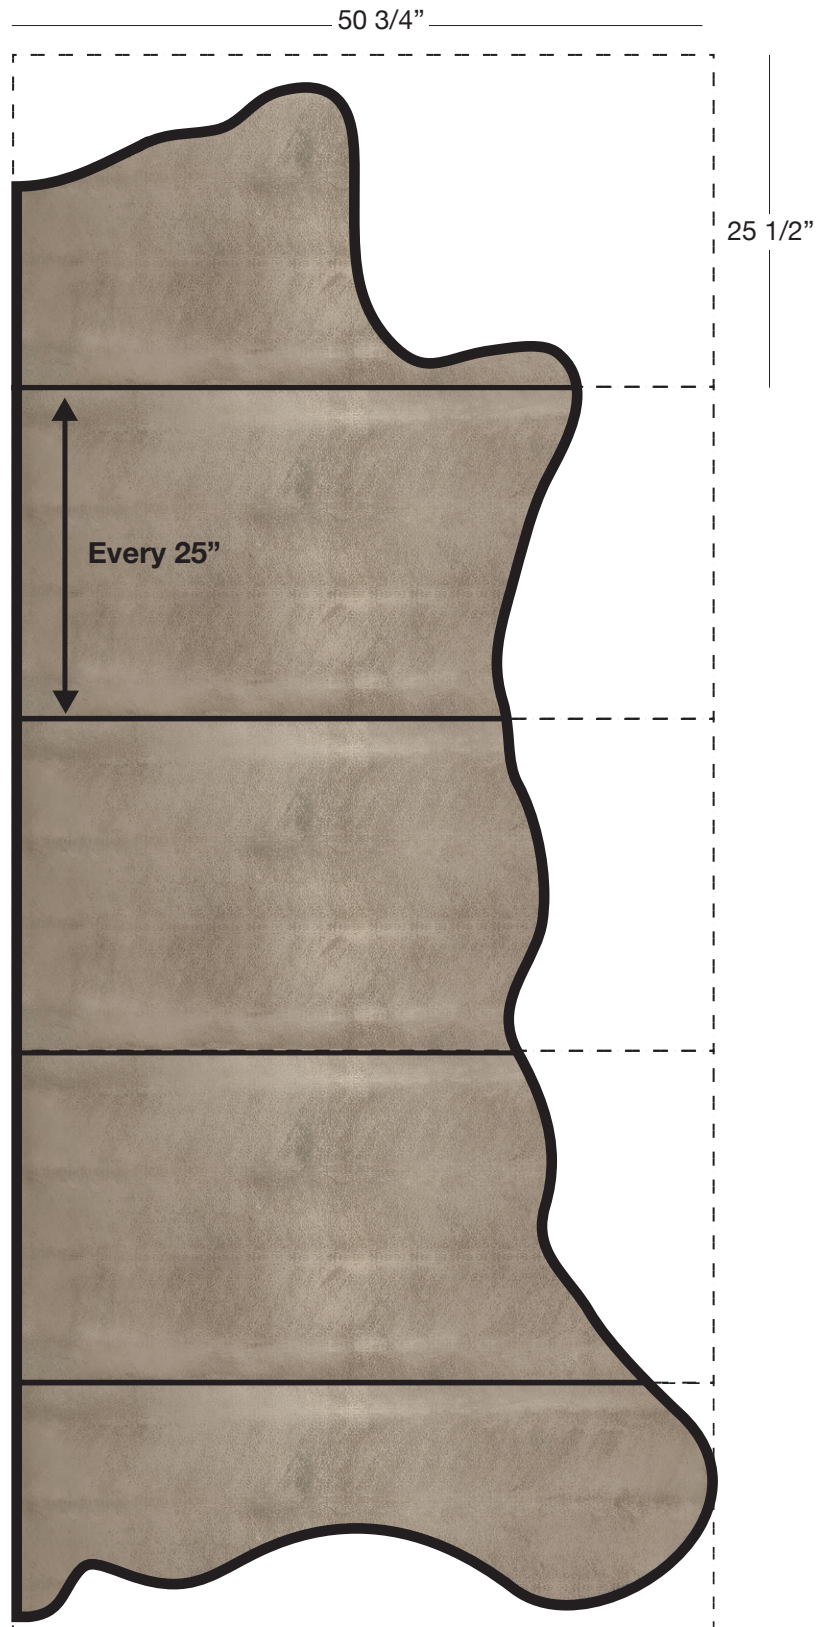

PONY (PO)

Available In: Sides

Noticeable Matchline: No

Directional: Yes

Plate Dimensions: 50 3/4"W x 25 1/2"H

Direction of pattern on plate. Not to scale.

Pattern and color shown at actual scale.

www.townsendleather.com

EXOTIC ANIMAL

Cowhide Side

25-30 SF Average

PONY (PO)

The above layout is to show approximate areas where the embossing matchline may be present. Please note, however, that because each side is unique and sides vary in shape and size, there will be slight differences in exactly where the embossing pattern falls on each side. This diagram is intended to provide a general representation of where the pattern will be printed onto the side.