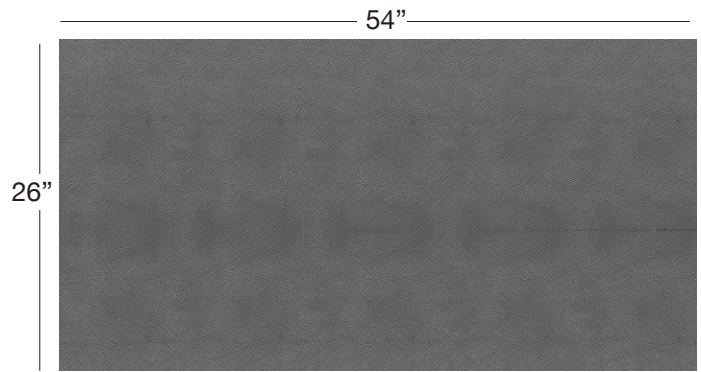

BABY GANGES (BG)

Available In: Sides

Noticeable Matchline: Yes

Directional: Yes

Plate Dimensions: 54"W x 26"H

Direction of pattern on plate. Not to scale.

Pattern and color shown at actual scale.

www.townsendleather.com

EXOTIC ANIMAL

Cowhide Side

25-30 SF Average

BABY GANGES (BG)

The above layout is to show approximate areas where the embossing matchline may be present. Please note, however, that because each side is unique and sides vary in shape and size, there will be slight differences in exactly where the embossing pattern falls on each side. This diagram is intended to provide a general representation of where the pattern will be printed onto the side.

EXOTIC ANIMAL

Cowhide Side

25-30 SF Average

BABY GANGES (BG)

Pattern Repeat

The above layout is to show scale and pattern repeat. A pattern repeat refers to the amount of space from where a pattern begins and then begins again. This repeat can occur both on the vertical and horizontal plane. In the top 18"X18" box, we have included additional internal measurements so you can better understand the pattern repeat of the design shown, both vertically and horizontally.