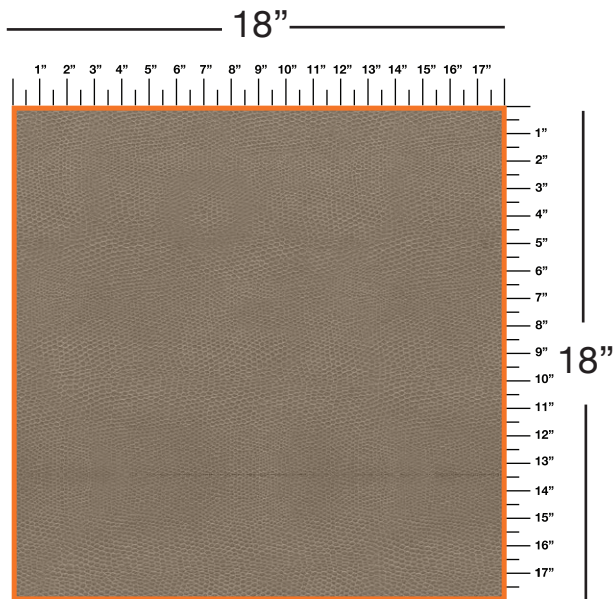

BABY GANGES (BG)

Available In: Sides

Noticeable Matchline: Yes

Directional: Yes

Plate Dimensions: 54"W x 26"H

Direction of pattern on plate. Not to scale.

Pattern and color shown at actual scale.

www.townsendleather.com

EXOTIC ANIMAL

Cowhide Side

25-30 SF Average

BABY GANGES (BG)

The above layout is to show approximate areas where the embossing matchline may be present. Please note, however, that because each side is unique and sides vary in shape and size, there will be slight differences in exactly where the embossing pattern falls on each side. This diagram is intended to provide a general representation of where the pattern will be printed onto the side.

EXOTIC ANIMAL

Cowhide Side

25-30 SF Average

BABY GANGES (BG)

Pattern Repeat

The above layout is to show scale and pattern repeat. A pattern repeat refers to the amount of space from where a pattern begins and then begins again. This repeat can occur both on the vertical and horizontal plane. In the top 18"X18" box, we have included additional internal measurements so you can better understand the pattern repeat of the design shown, both vertically and horizontally.