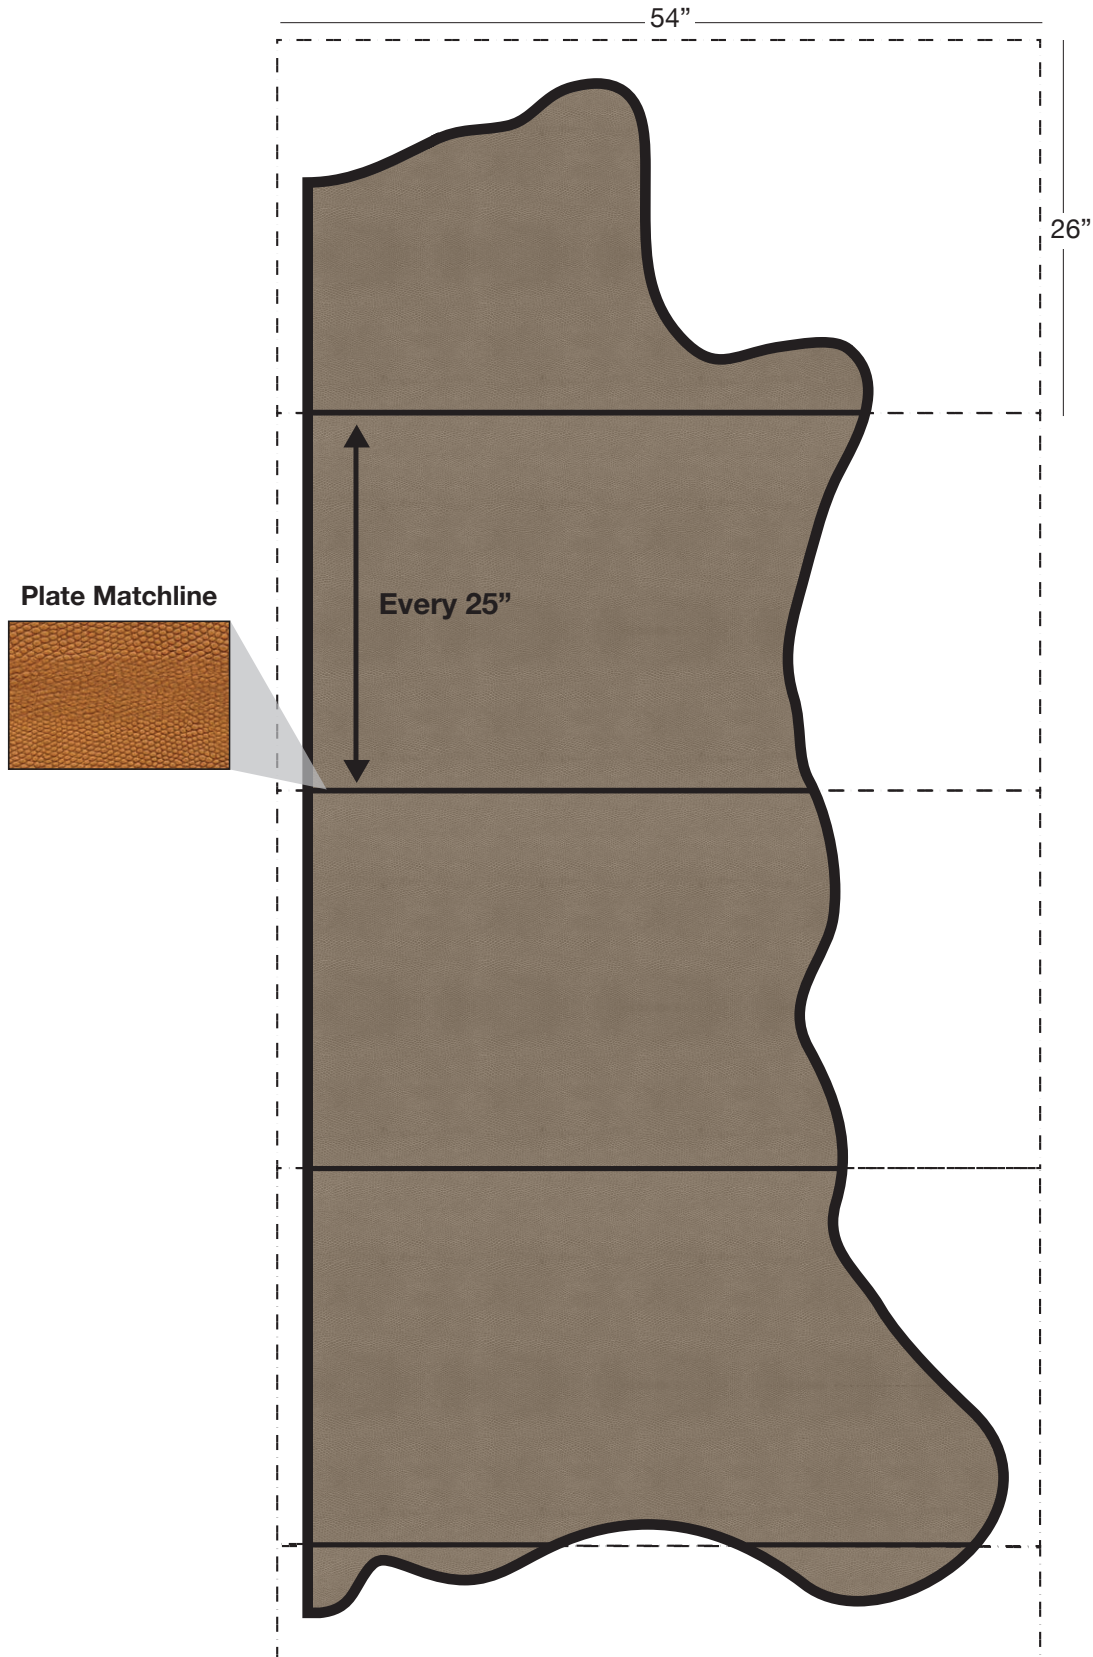

BABY GANGES (BG)

Available In: Sides

Noticeable Matchline: Yes

Directional: Yes

Plate Dimensions: 54"W x 26"H

Direction of pattern on plate. Not to scale.

Pattern and color shown at actual scale.

www.townsendleather.com

EXOTIC ANIMAL

Cowhide Side

25-30 SF Average

BABY GANGES (BG)

The above layout is to show approximate areas where the embossing matchline may be present. Please note, however, that because each side is unique and sides vary in shape and size, there will be slight differences in exactly where the embossing pattern falls on each side. This diagram is intended to provide a general representation of where the pattern will be printed onto the side.

EXOTIC ANIMAL

Cowhide Side

25-30 SF Average

BABY GANGES (BG)

Pattern Repeat

The above layout is to show scale and pattern repeat. A pattern repeat refers to the amount of space from where a pattern begins and then begins again. This repeat can occur both on the vertical and horizontal plane. In the top 18"X18" box, we have included additional internal measurements so you can better understand the pattern repeat of the design shown, both vertically and horizontally.