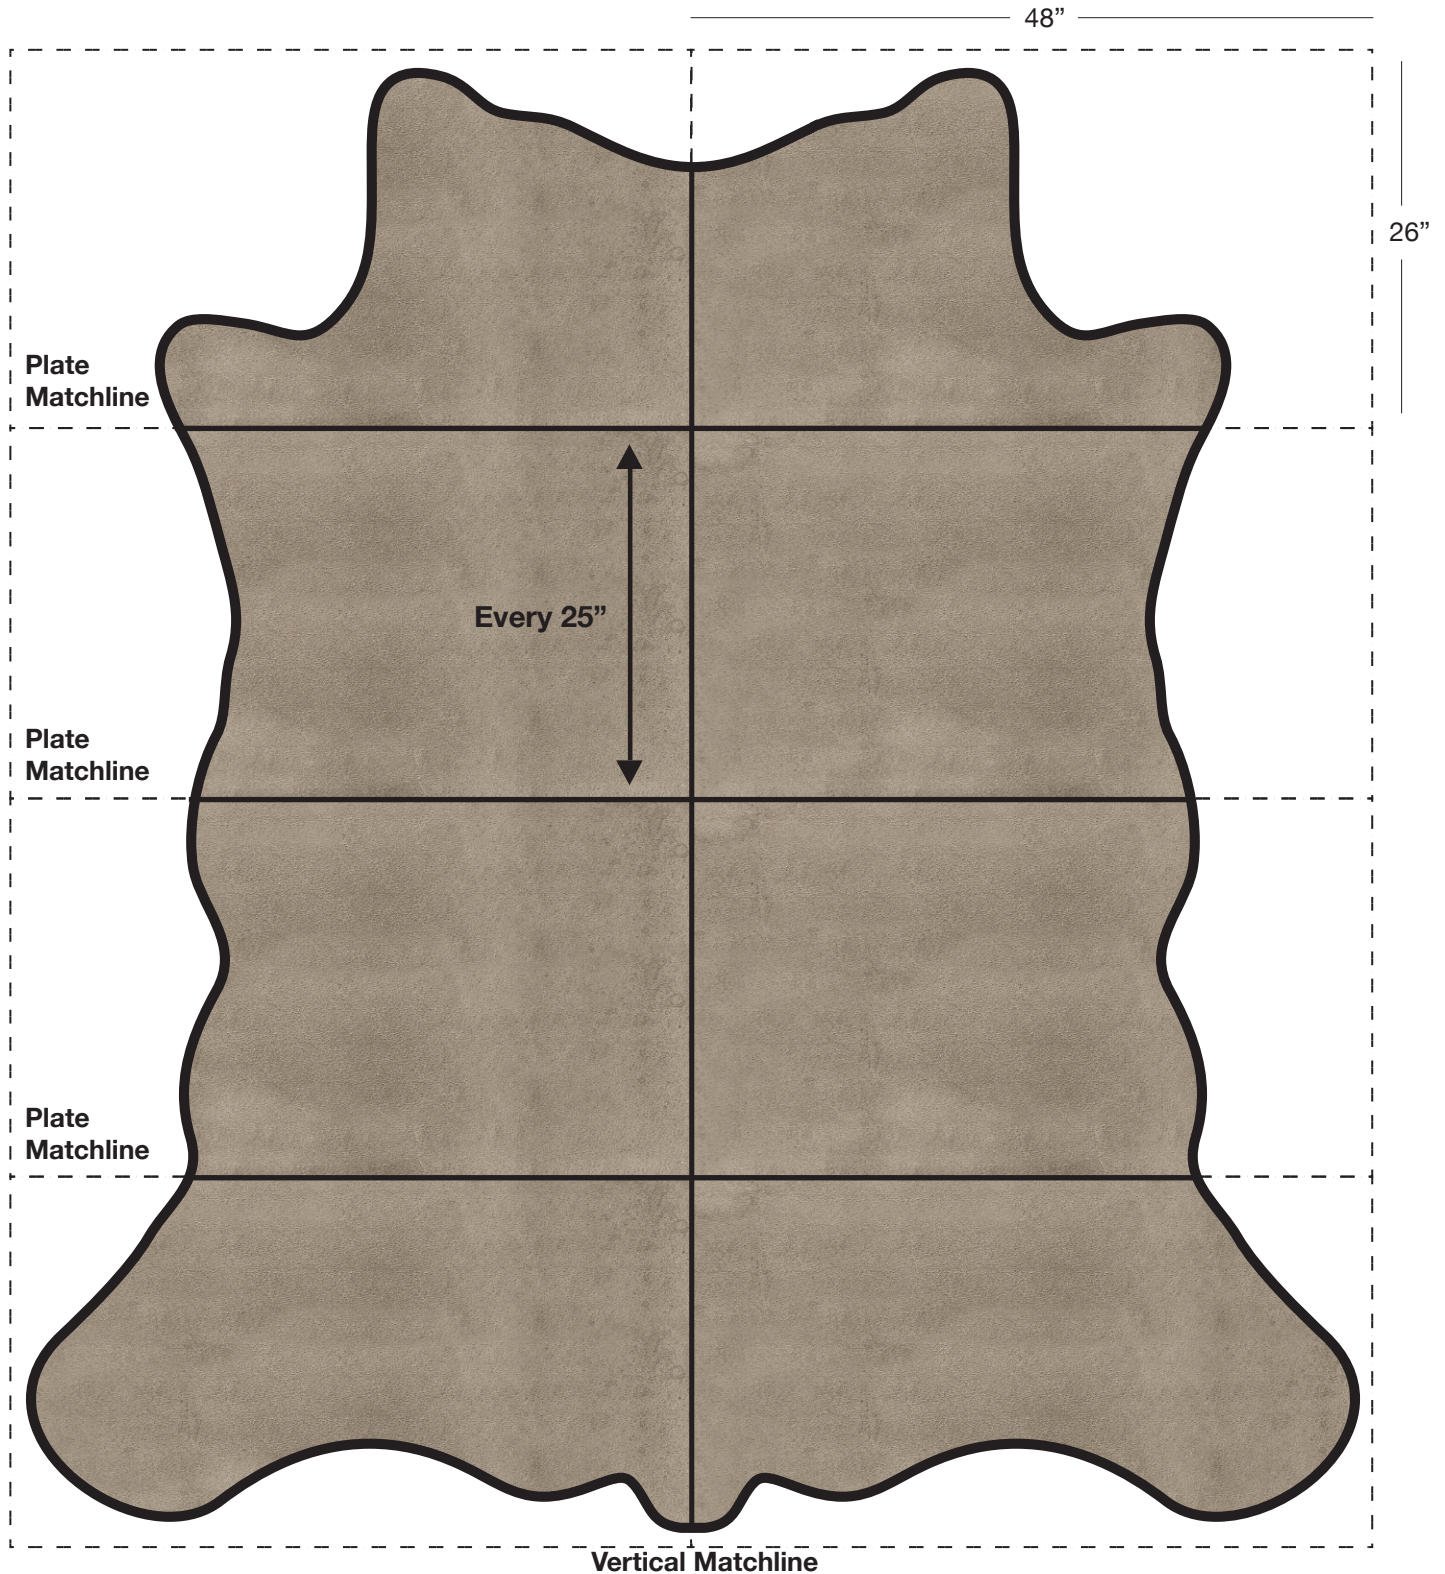

# SHARK (SHK)

**Available In:** Hides

**Noticeable Matchline:** No

**Directional:** Yes

**Plate Dimensions:** 48"W x 26"H

*Direction of pattern on plate. Not to scale.*

Pattern and color shown at actual scale.

# Full Cowhide

55-60 SF Average

## SHARK (SHK)

The above layout is to show approximate areas where the embossing matchline will be present, if noticeable. Please note, however, that because each hide is unique and hides vary in shape and size, there will be slight differences in exactly where the embossing pattern falls on each hide. This diagram is intended to provide a general representation of where the pattern will be printed onto the hide.

### Pattern Repeat

The above layout is to show approximate areas where the embossing matchline will be present, if noticeable. Please note, however, that because each hide is unique and hides vary in shape and size, there will be slight differences in exactly where the embossing pattern falls on each hide. This diagram is intended to provide a general representation of where the pattern will be printed onto the hide.