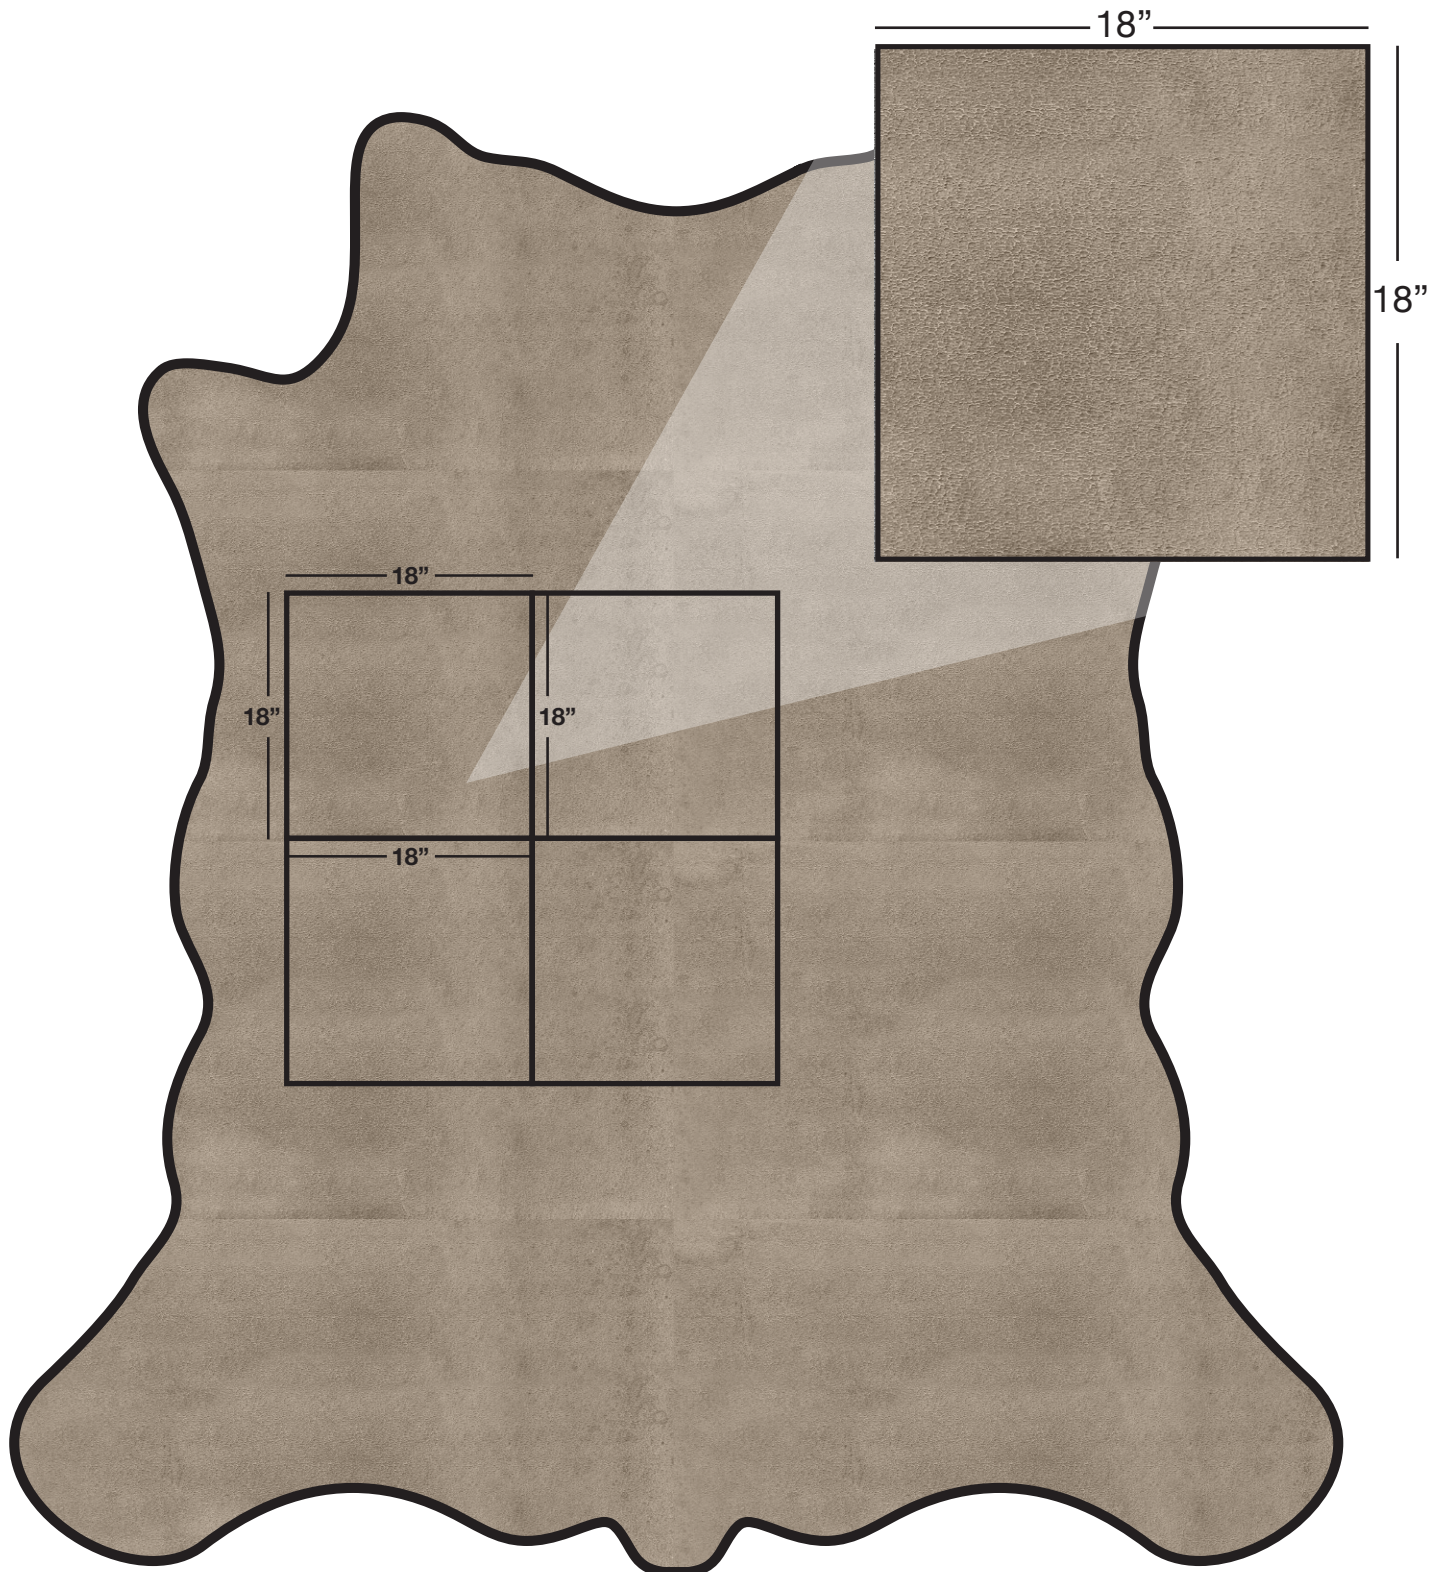

# SHARK (SHK)

**Available In:** Hides

**Noticeable Matchline:** No

**Directional:** Yes

**Plate Dimensions:** 48"W x 26"H

*Direction of pattern on plate. Not to scale.*

Pattern and color shown at actual scale.

# Full Cowhide

55-60 SF Average

## SHARK (SHK)

The above layout is to show approximate areas where the embossing matchline will be present, if noticeable. Please note, however, that because each hide is unique and hides vary in shape and size, there will be slight differences in exactly where the embossing pattern falls on each hide. This diagram is intended to provide a general representation of where the pattern will be printed onto the hide.

### Pattern Repeat

The above layout is to show approximate areas where the embossing matchline will be present, if noticeable. Please note, however, that because each hide is unique and hides vary in shape and size, there will be slight differences in exactly where the embossing pattern falls on each hide. This diagram is intended to provide a general representation of where the pattern will be printed onto the hide.