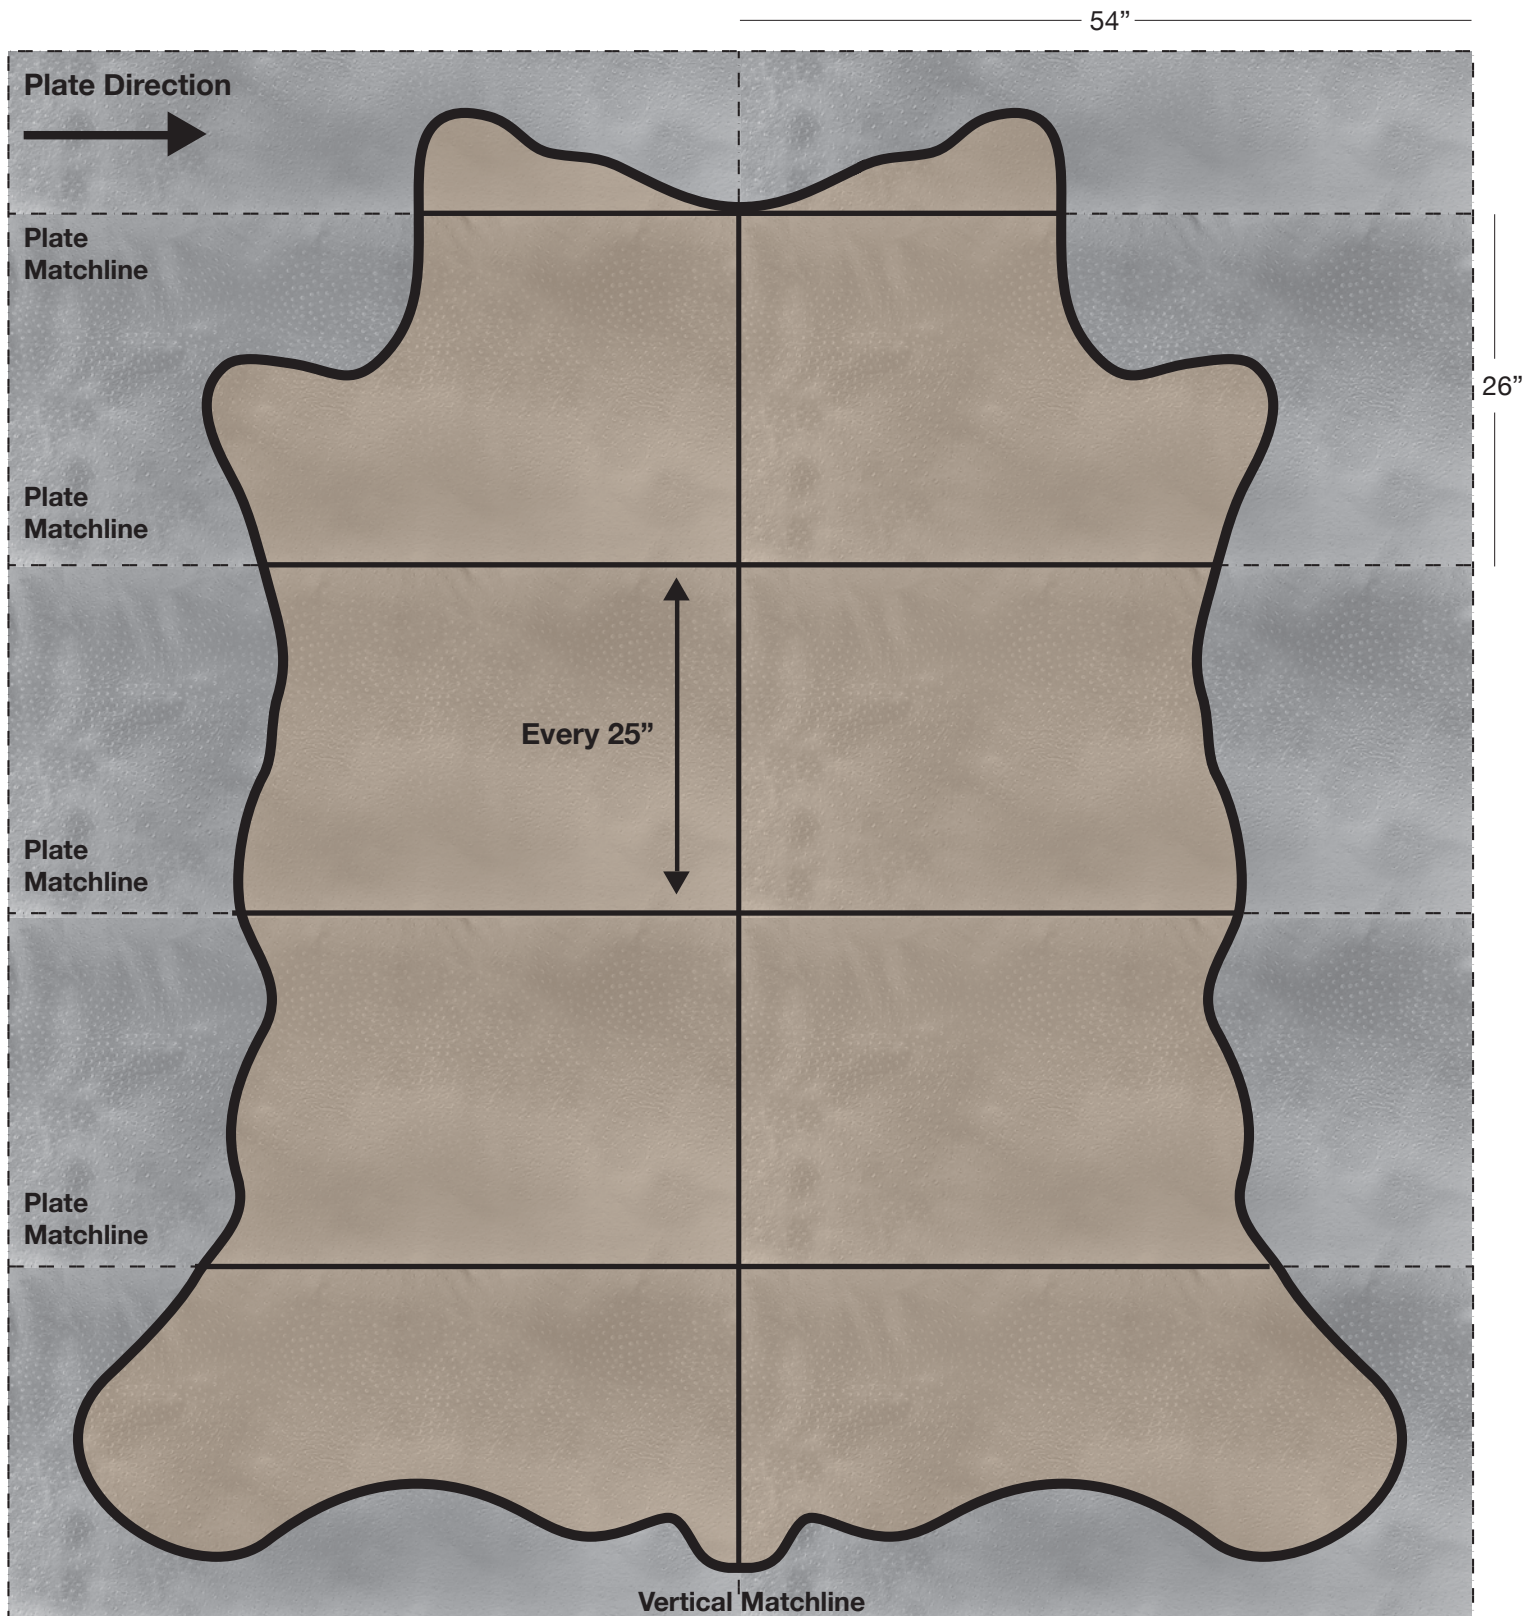

OSTRICH (O)

Available In: Hides

Noticeable Matchline: No

Directional: No

Plate Dimensions: 54"W x 26"H

Direction of pattern on plate. Not to scale.

Full Cowhide

55-60 SF Average

OSTRICH (O)

The above layout is to show approximate areas where the embossing matchline will be present, if noticeable. Please note, however, that because each hide is unique and hides vary in shape and size, there will be slight differences in exactly where the embossing pattern falls on each hide. This diagram is intended to provide a general representation of where the pattern will be printed onto the hide.

EXOTIC ANIMAL