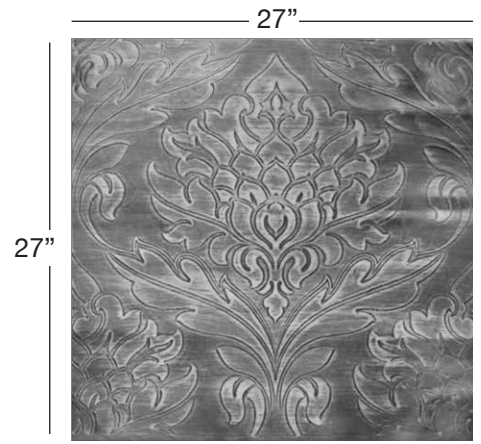

MEDICI (MDC)

Available In: Panels

Noticeable Matchline: N/A

Directional: Yes

Plate Dimensions: 27"W x 27"H

Direction of pattern on plate. Not to scale.

Pattern and color shown at actual scale.

www.townsendleather.com

DECORATIVE

Pre-Cut Panels

27"W x 27"H

MEDICI (MDC)

Medici pattern is available in pre-cut 27" W x 27"H panels, as shown above.

Minimum order is 4 panels. Townsend Leather recommends adding an additional 2" of leather to your embossing panel for wrap and upholstery, however if you need more for unique applications, please discuss with your Townsend Leather Representative for exact requirements.

DECORATIVE

Pattern Repeat

The above layout is to show scale and pattern repeat. A pattern repeat refers to the amount of space from where a pattern begins and then begins again. This repeat can occur both on the vertical and horizontal plane. In the top 18"X18" box, we have included additional internal measurements so you can better understand the pattern repeat of the design shown, both vertically and horizontally.