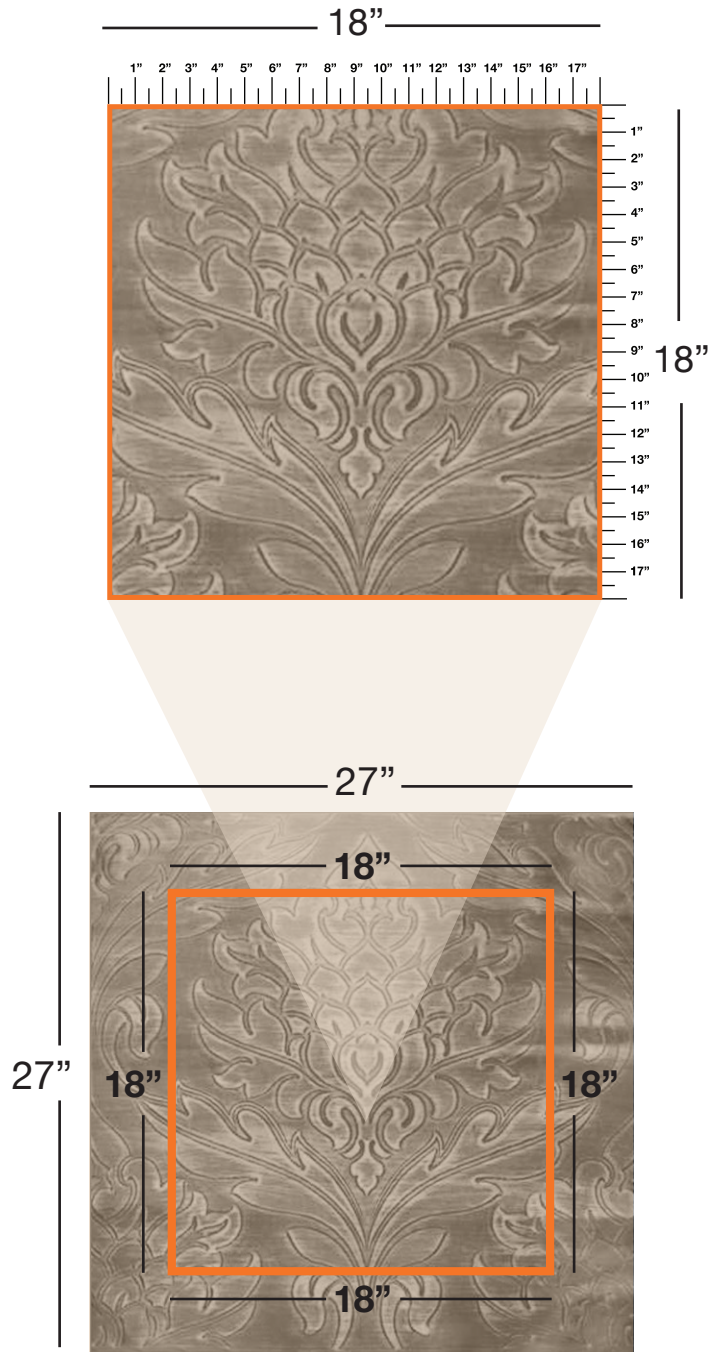

MEDICI (MDC)

Available In: Panels

Noticeable Matchline: N/A

Directional: Yes

Plate Dimensions: 27"W x 27"H

Direction of pattern on plate. Not to scale.

Pattern and color shown at actual scale.

www.townsendleather.com

DECORATIVE

Pre-Cut Panels

27"W x 27"H

MEDICI (MDC)

Medici pattern is available in pre-cut 27" W x 27"H panels, as shown above.

Minimum order is 4 panels. Townsend Leather recommends adding an additional 2" of leather to your embossing panel for wrap and upholstery, however if you need more for unique applications, please discuss with your Townsend Leather Representative for exact requirements.

DECORATIVE

Pattern Repeat

The above layout is to show scale and pattern repeat. A pattern repeat refers to the amount of space from where a pattern begins and then begins again. This repeat can occur both on the vertical and horizontal plane. In the top 18"X18" box, we have included additional internal measurements so you can better understand the pattern repeat of the design shown, both vertically and horizontally.