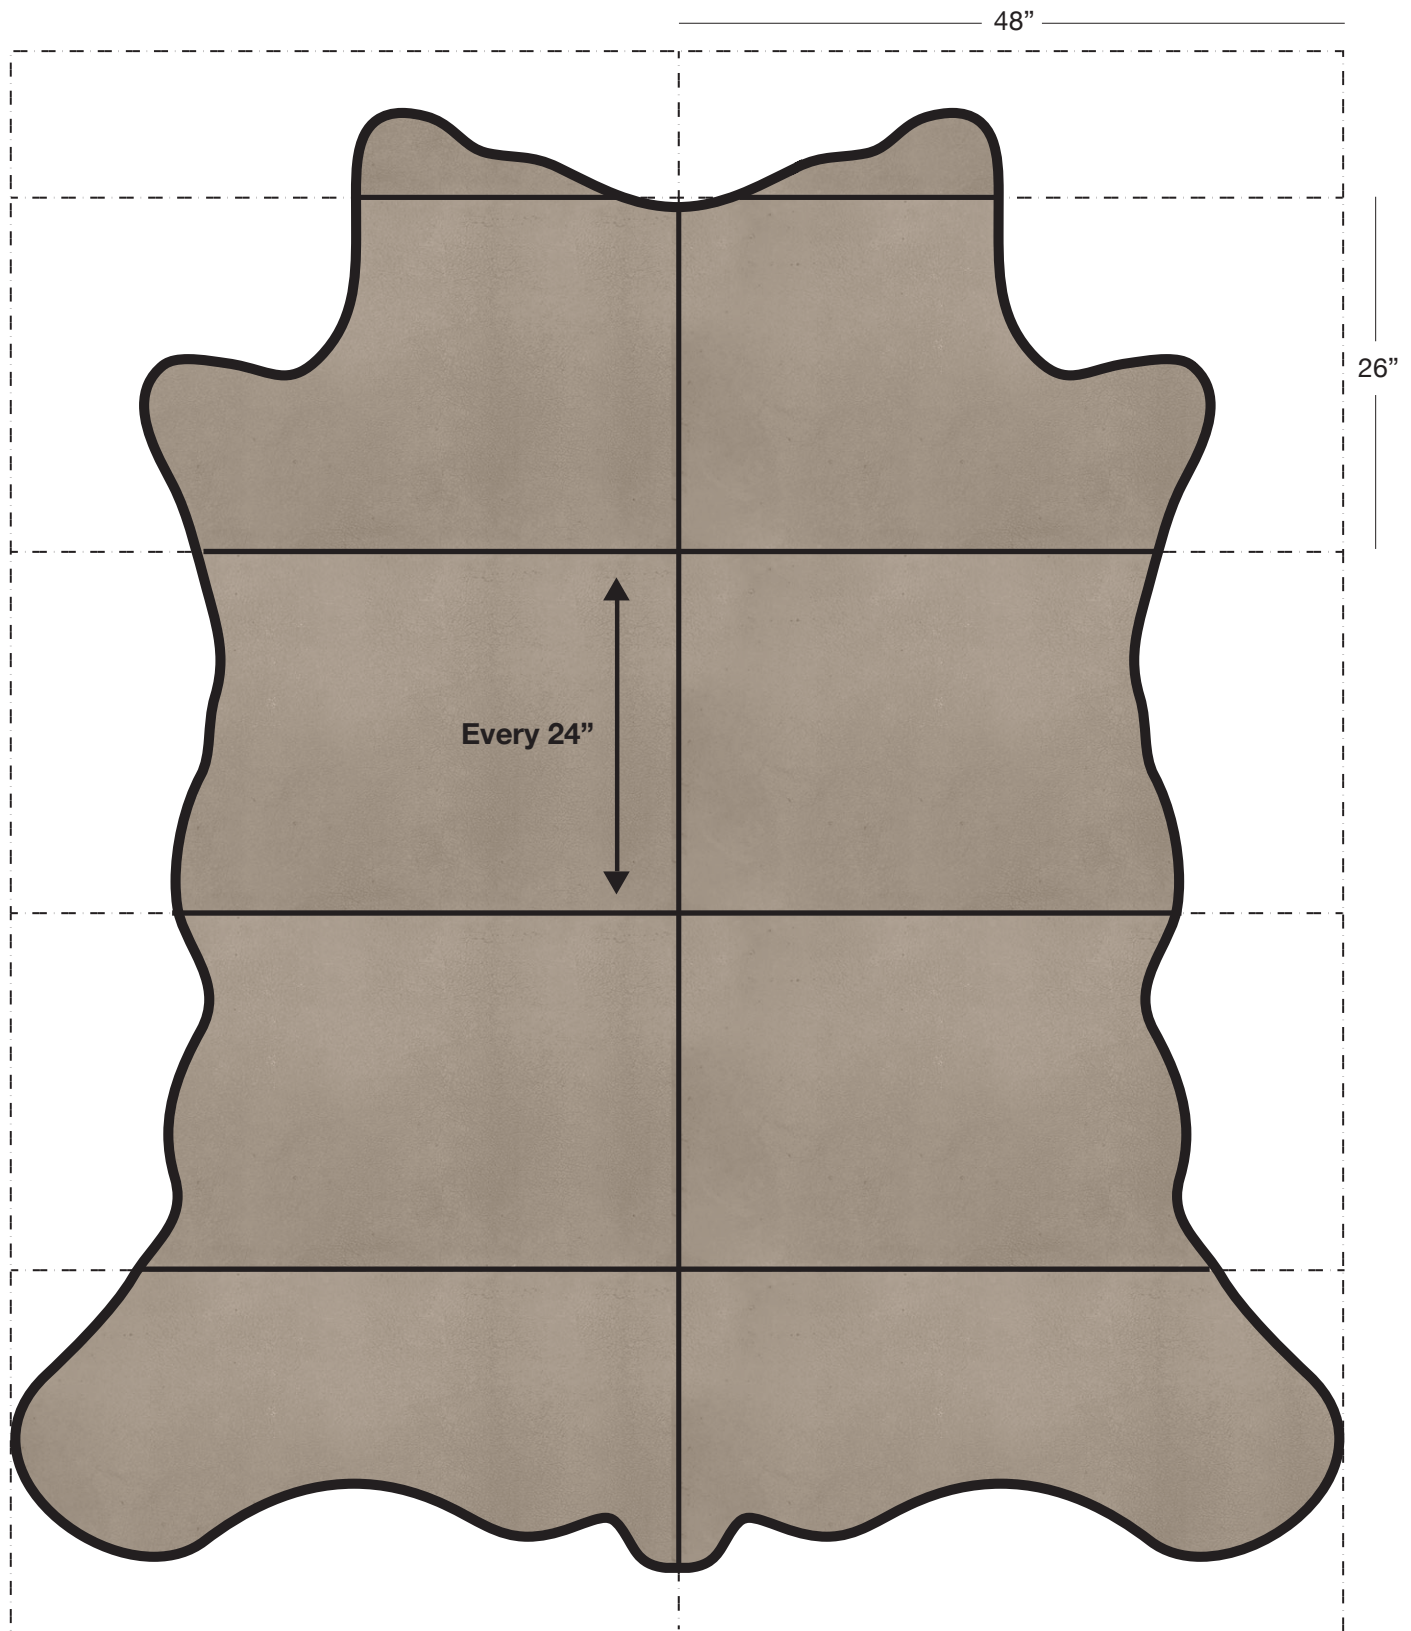

EXOTIC BUFFALO (EB)

Available In: Hides

Noticeable Matchline: No

Directional: No

Plate Dimensions: 48"W x 26"H

Direction of pattern on plate. Not to scale.

Pattern and color shown at actual scale.

www.townsendleather.com

GRAIN TEXTURE

Full Cowhide

55-60 SF Average

EXOTIC BUFFALO (EB)

The above layout is to show approximate areas where the embossing matchline may be present. Please note, however, that because each hide is unique and hides vary in shape and size, there will be slight differences in exactly where the embossing pattern falls on each hide. This diagram is intended to provide a general representation of where the pattern will be printed onto the hide.

GRAIN TEXTURE

Full Cowhide

55-60 SF Average

EXOTIC BUFFALO (EB)

Pattern Repeat

The above layout is to show scale and pattern repeat. A pattern repeat refers to the amount of space from where a pattern begins and then begins again. This repeat can occur both on the vertical and horizontal plane. In the top 18"X18" box, we have included additional internal measurements so you can better understand the pattern repeat of the design shown, both vertically and horizontally.

GRAIN TEXTURE