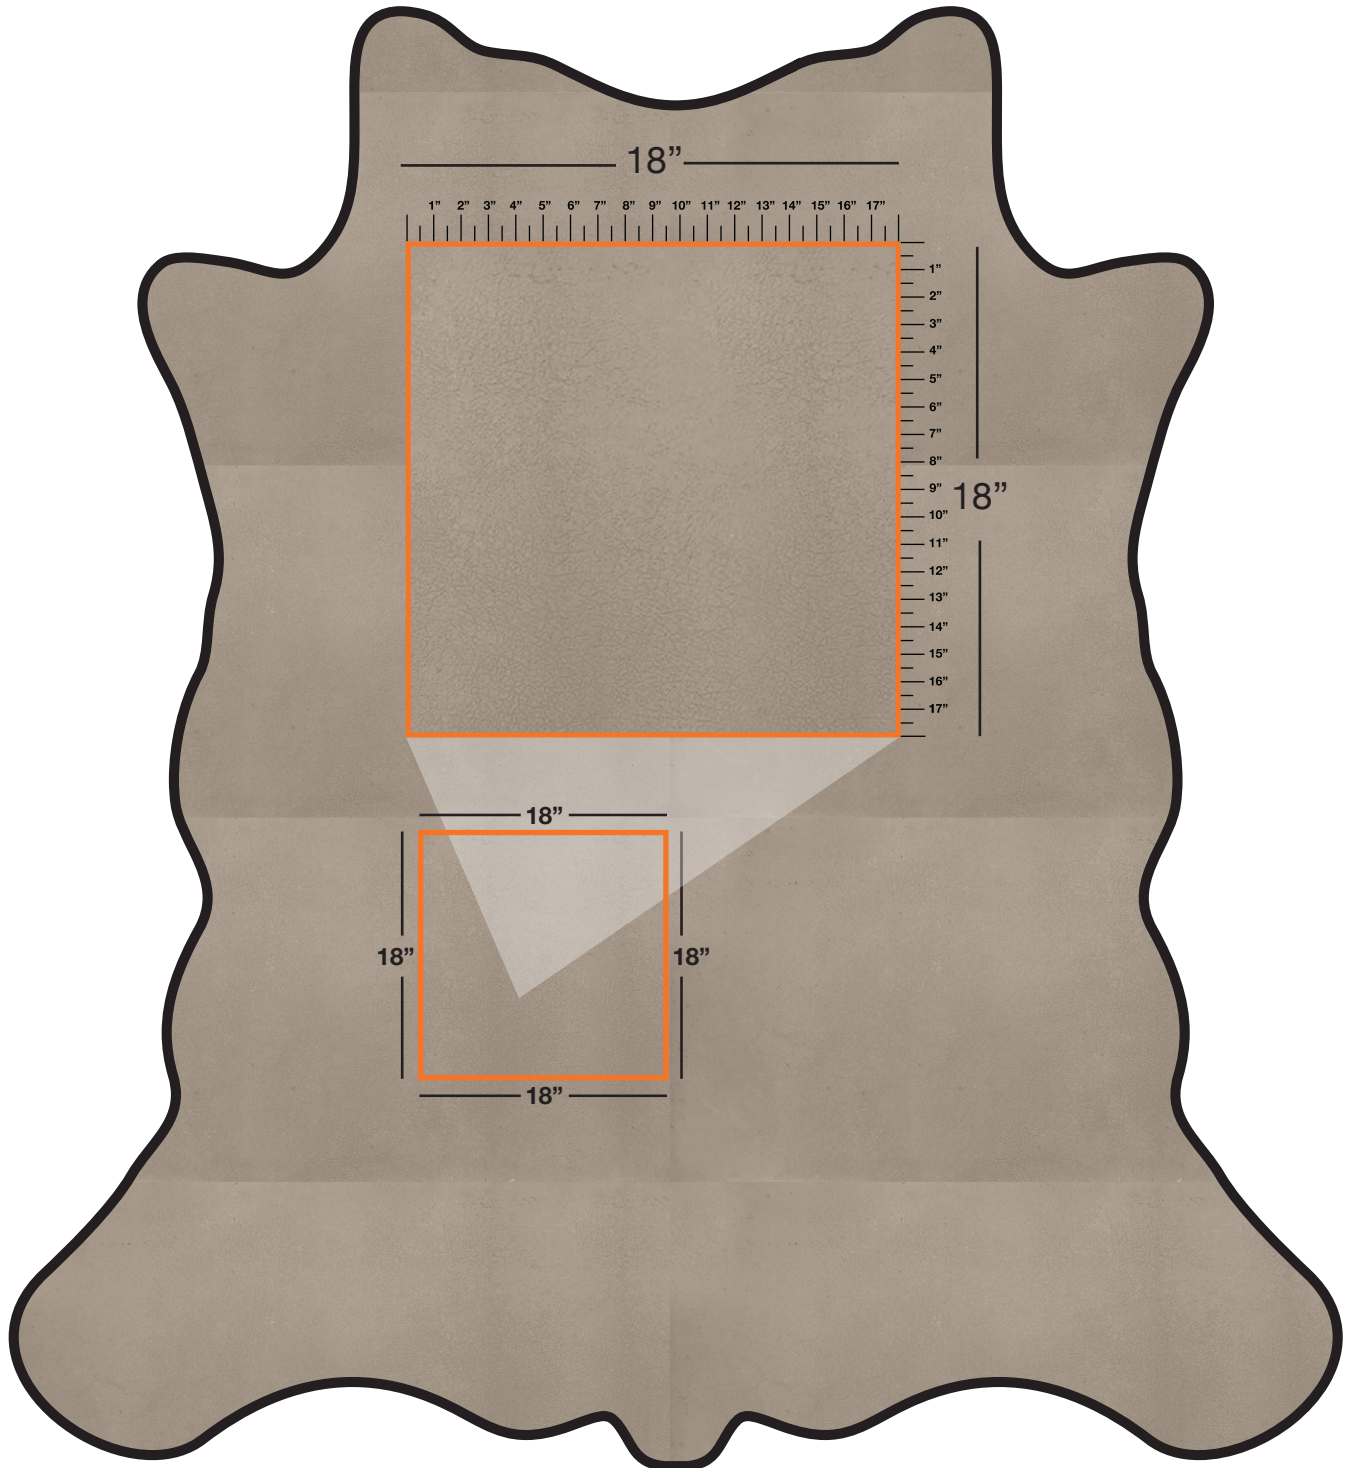

EXOTIC BUFFALO (EB)

Available In: Hides

Noticeable Matchline: No

Directional: No

Plate Dimensions: 48"W x 26"H

Direction of pattern on plate. Not to scale.

Pattern and color shown at actual scale.

www.townsendleather.com

GRAIN TEXTURE

Full Cowhide

55-60 SF Average

EXOTIC BUFFALO (EB)

The above layout is to show approximate areas where the embossing matchline may be present. Please note, however, that because each hide is unique and hides vary in shape and size, there will be slight differences in exactly where the embossing pattern falls on each hide. This diagram is intended to provide a general representation of where the pattern will be printed onto the hide.

GRAIN TEXTURE

Full Cowhide

55-60 SF Average

EXOTIC BUFFALO (EB)

Pattern Repeat

The above layout is to show scale and pattern repeat. A pattern repeat refers to the amount of space from where a pattern begins and then begins again. This repeat can occur both on the vertical and horizontal plane. In the top 18"X18" box, we have included additional internal measurements so you can better understand the pattern repeat of the design shown, both vertically and horizontally.

GRAIN TEXTURE