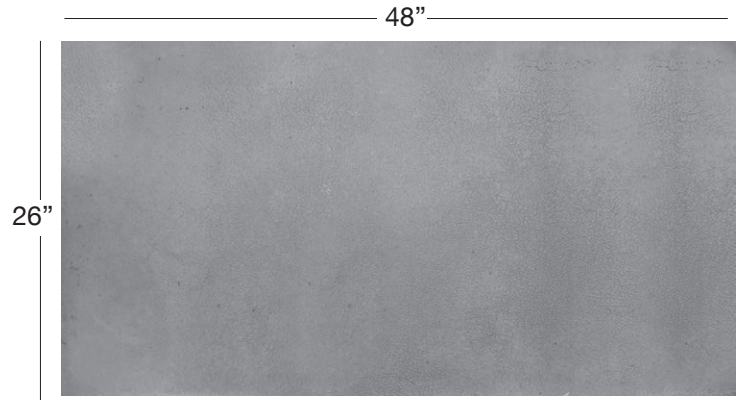

EXOTIC BUFFALO (EB)

Available In: Hides

Noticeable Matchline: No

Directional: No

Plate Dimensions: 48"W x 26"H

Direction of pattern on plate. Not to scale.

Pattern and color shown at actual scale.

www.townsendleather.com

GRAIN TEXTURE

Full Cowhide

55-60 SF Average

EXOTIC BUFFALO (EB)

The above layout is to show approximate areas where the embossing matchline may be present. Please note, however, that because each hide is unique and hides vary in shape and size, there will be slight differences in exactly where the embossing pattern falls on each hide. This diagram is intended to provide a general representation of where the pattern will be printed onto the hide.

GRAIN TEXTURE

Full Cowhide

55-60 SF Average

EXOTIC BUFFALO (EB)

Pattern Repeat

The above layout is to show scale and pattern repeat. A pattern repeat refers to the amount of space from where a pattern begins and then begins again. This repeat can occur both on the vertical and horizontal plane. In the top 18"X18" box, we have included additional internal measurements so you can better understand the pattern repeat of the design shown, both vertically and horizontally.