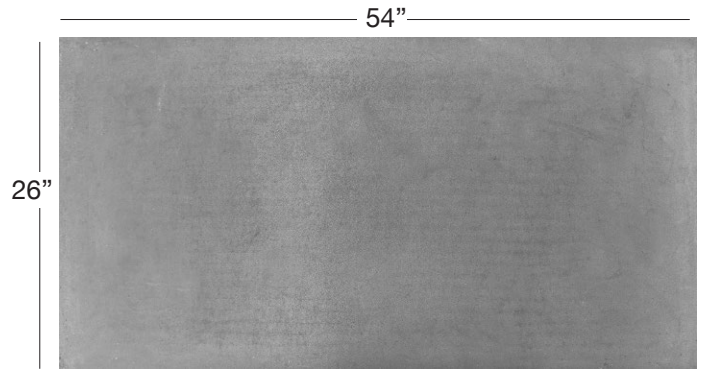

MINI SCOTCHGRAIN (MI)

Available In: Sides

Noticeable Matchline: No

Directional: No

Plate Dimensions: 54"W x 26"H

Direction of pattern on plate. Not to scale.

Cowhide Side

25-30 SF Average

MINI SCOTCHGRAIN (MI)

The above layout is to show approximate areas where the embossing matchline may be present. Please note, however, that because each side is unique and sides vary in shape and size, there will be slight differences in exactly where the embossing pattern falls on each side. This diagram is intended to provide a general representation of where the pattern will be printed onto the side.

GRAIN TEXTURE