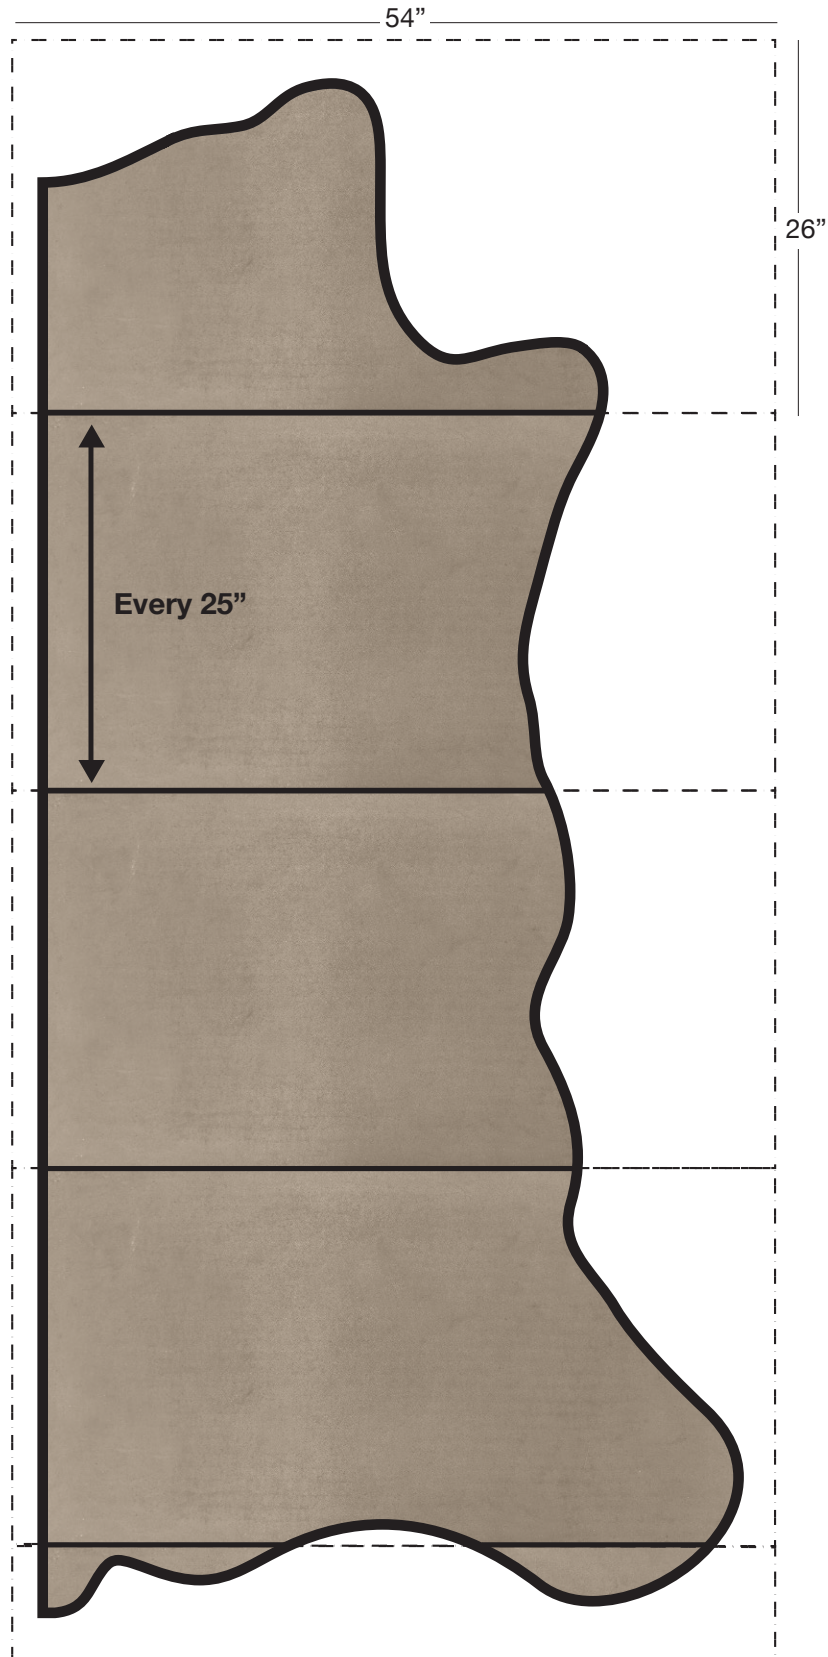

MINI SCOTCHGRAIN (MI)

Available In: Sides

Noticeable Matchline: No

Directional: No

Plate Dimensions: 54"W x 26"H

Direction of pattern on plate. Not to scale.

Cowhide Side

25-30 SF Average

MINI SCOTCHGRAIN (MI)

The above layout is to show approximate areas where the embossing matchline may be present. Please note, however, that because each side is unique and sides vary in shape and size, there will be slight differences in exactly where the embossing pattern falls on each side. This diagram is intended to provide a general representation of where the pattern will be printed onto the side.

GRAIN TEXTURE