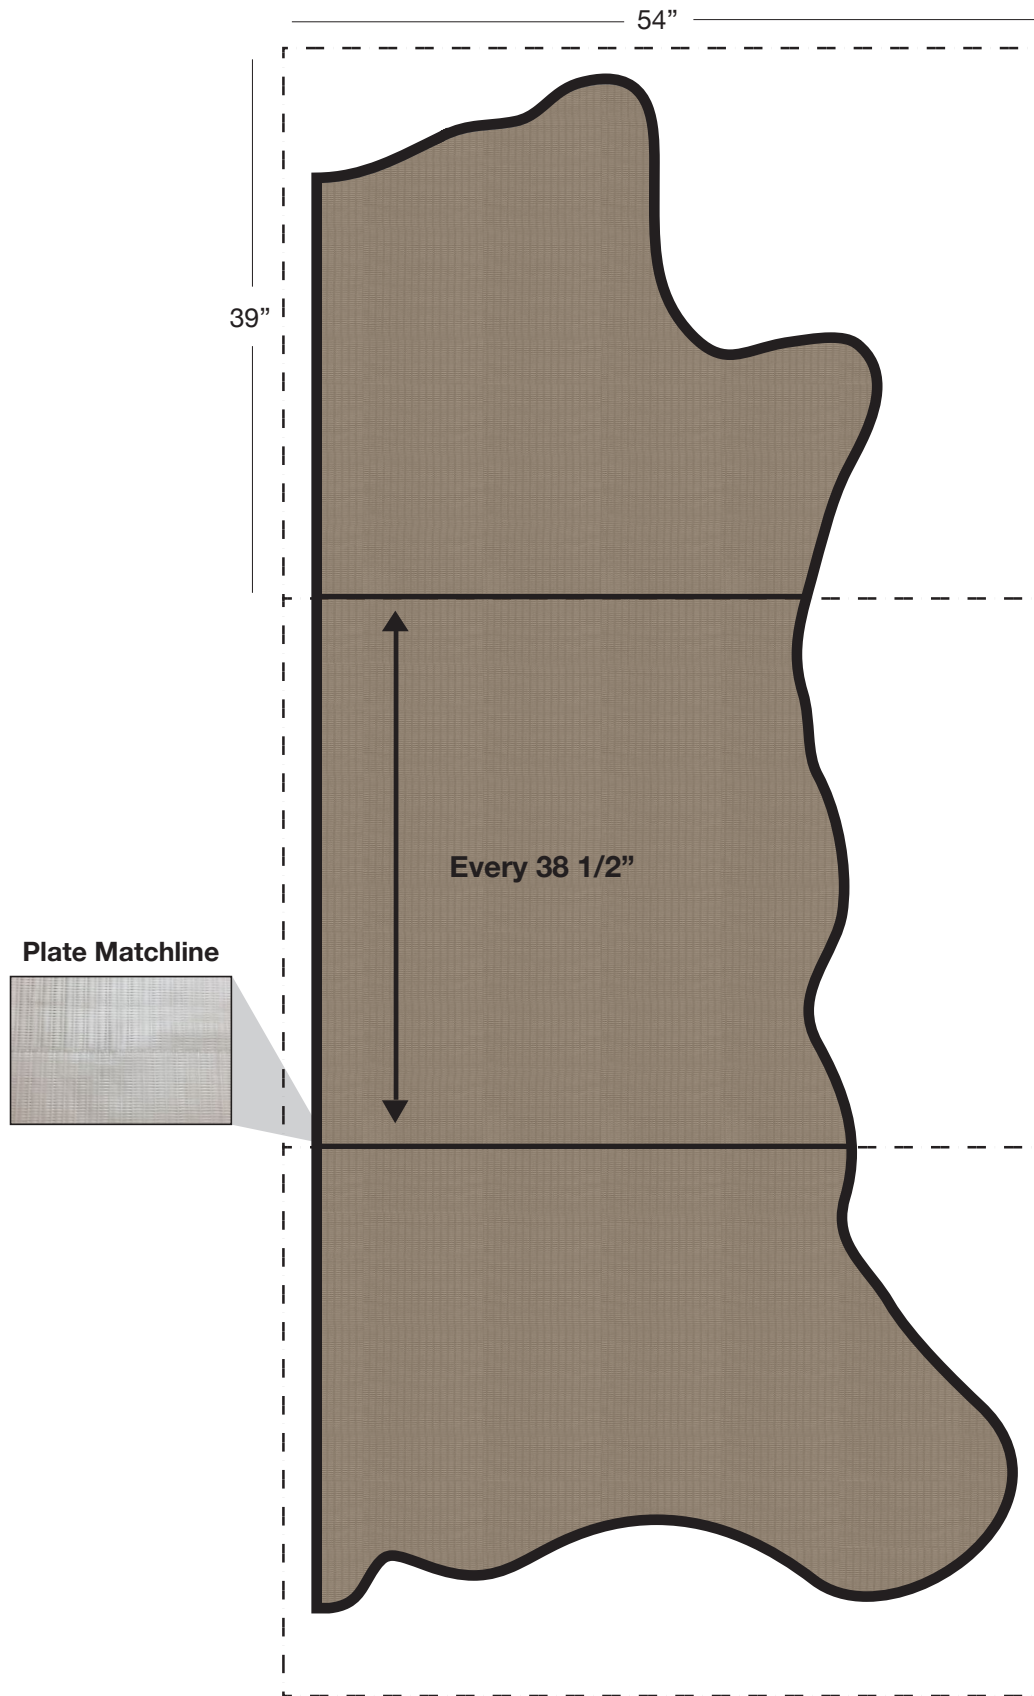

MILAN WEAVE (MW)

Available In: Sides

Noticeable Matchline: Yes

Directional: Yes

Plate Dimensions: 54"W x 39"H

Direction of pattern on plate. Not to scale.

Cowhide Side

25-30 SF Average

MILAN WEAVE (MW)

The above layout is to show approximate areas where the embossing matchline may be present. Please note, however, that because each side is unique and sides vary in shape and size, there will be slight differences in exactly where the embossing pattern falls on each side. This diagram is intended to provide a general representation of where the pattern will be printed onto the side.

Cowhide Side

25-30 SF Average

MILAN WEAVE (MW)

Pattern Repeat

The above layout is to show approximate areas where the embossing matchline may be present. Please note, however, that because each side is unique and sides vary in shape and size, there will be slight differences in exactly where the embossing pattern falls on each side. This diagram is intended to provide a general representation of where the pattern will be printed onto the side.

GEOMETRIC