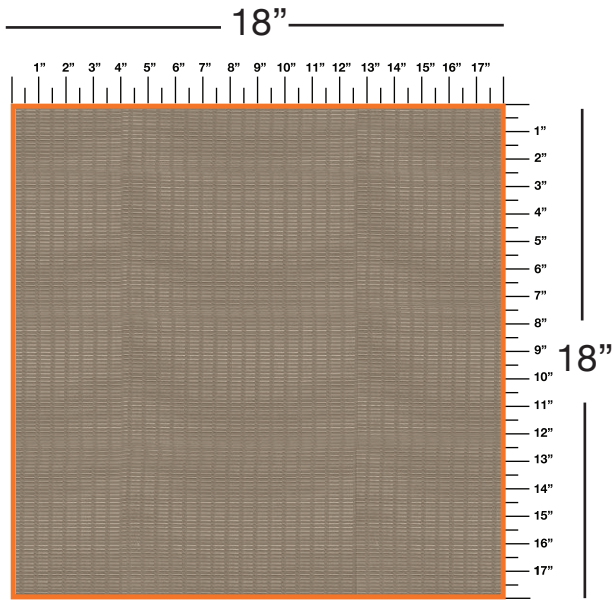

MILAN WEAVE (MW)

Available In: Sides

Noticeable Matchline: Yes

Directional: Yes

Plate Dimensions: 54"W x 39"H

Direction of pattern on plate. Not to scale.

Cowhide Side

25-30 SF Average

MILAN WEAVE (MW)

The above layout is to show approximate areas where the embossing matchline may be present. Please note, however, that because each side is unique and sides vary in shape and size, there will be slight differences in exactly where the embossing pattern falls on each side. This diagram is intended to provide a general representation of where the pattern will be printed onto the side.

Cowhide Side

25-30 SF Average

MILAN WEAVE (MW)

Pattern Repeat

The above layout is to show approximate areas where the embossing matchline may be present. Please note, however, that because each side is unique and sides vary in shape and size, there will be slight differences in exactly where the embossing pattern falls on each side. This diagram is intended to provide a general representation of where the pattern will be printed onto the side.

GEOMETRIC