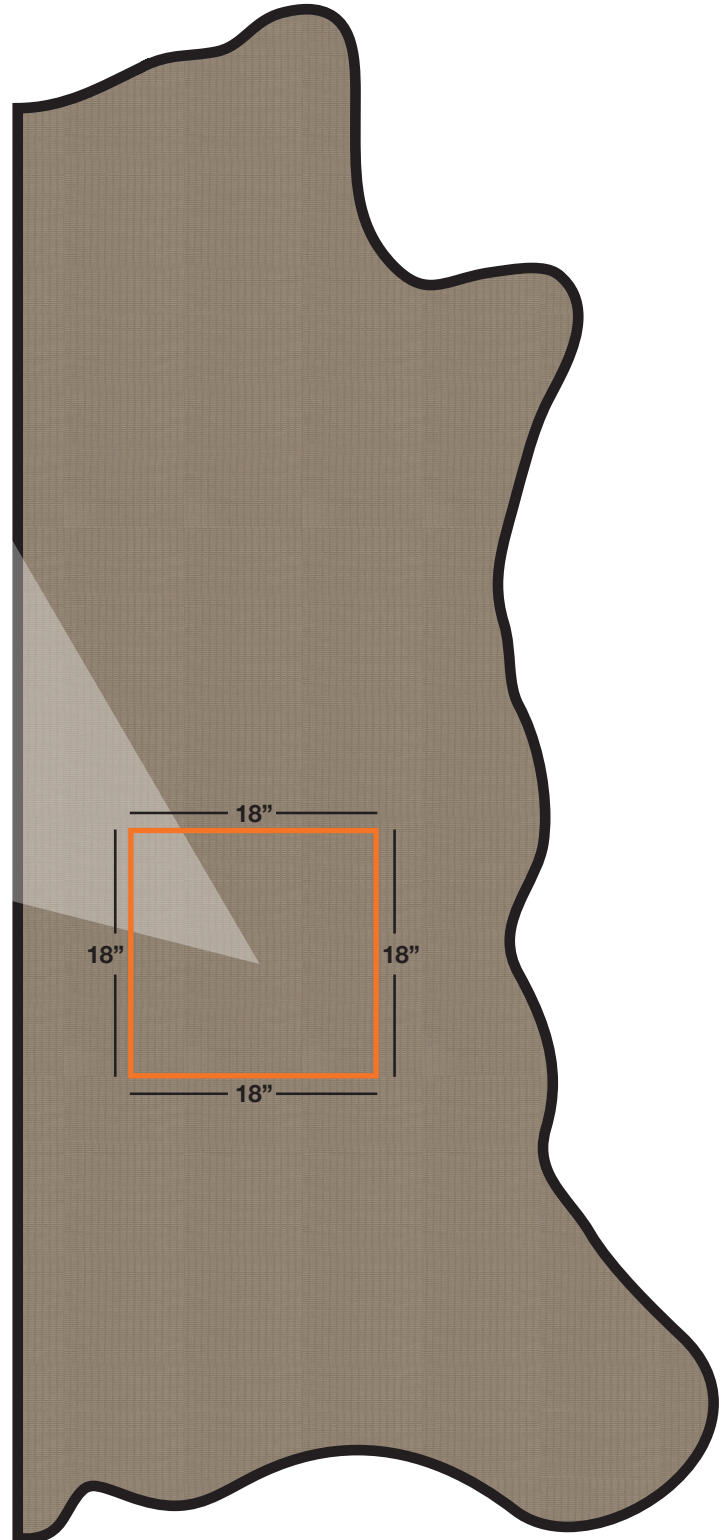

MILAN WEAVE (MW)

Available In: Sides

Noticeable Matchline: Yes

Directional: Yes

Plate Dimensions: 54"W x 39"H

Direction of pattern on plate. Not to scale.

Cowhide Side

25-30 SF Average

MILAN WEAVE (MW)

The above layout is to show approximate areas where the embossing matchline may be present. Please note, however, that because each side is unique and sides vary in shape and size, there will be slight differences in exactly where the embossing pattern falls on each side. This diagram is intended to provide a general representation of where the pattern will be printed onto the side.

Cowhide Side

25-30 SF Average

MILAN WEAVE (MW)

Pattern Repeat

The above layout is to show approximate areas where the embossing matchline may be present. Please note, however, that because each side is unique and sides vary in shape and size, there will be slight differences in exactly where the embossing pattern falls on each side. This diagram is intended to provide a general representation of where the pattern will be printed onto the side.

GEOMETRIC