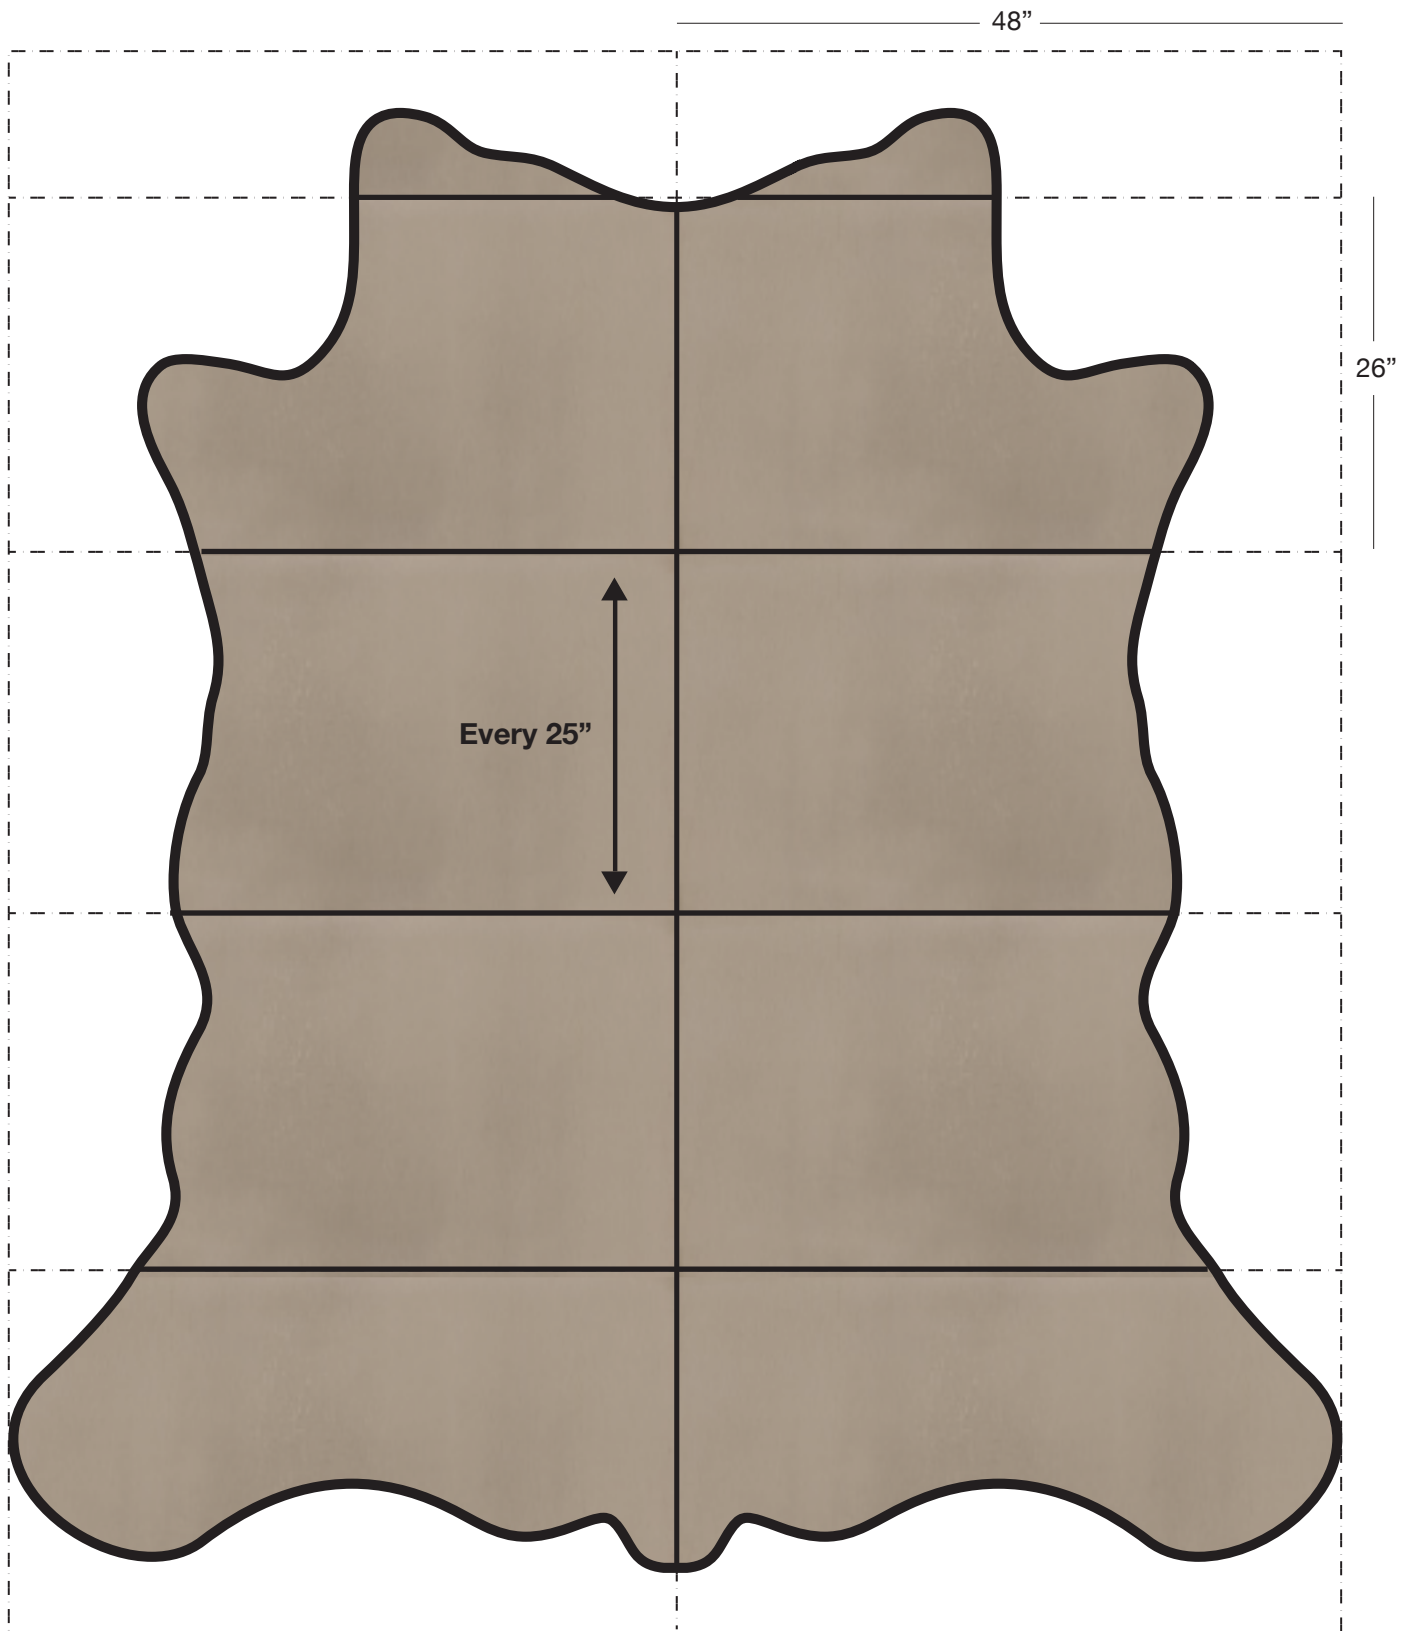

GREAT WHITE (GWS)

Available In: Hides

Noticeable Matchline: No

Directional: Yes

Plate Dimensions: 48"W x 26"H

Direction of pattern on plate. Not to scale.

Pattern and color shown at actual scale.

www.townsendleather.com

GRAIN TEXTURE

Full Cowhide

55-60 SF Average

GREAT WHITE (GWS)

The above layout is to show approximate areas where the embossing matchline may be present. Please note, however, that because each hide is unique and hides vary in shape and size, there will be slight differences in exactly where the embossing pattern falls on each hide. This diagram is intended to provide a general representation of where the pattern will be printed onto the hide.

GRAIN TEXTURE