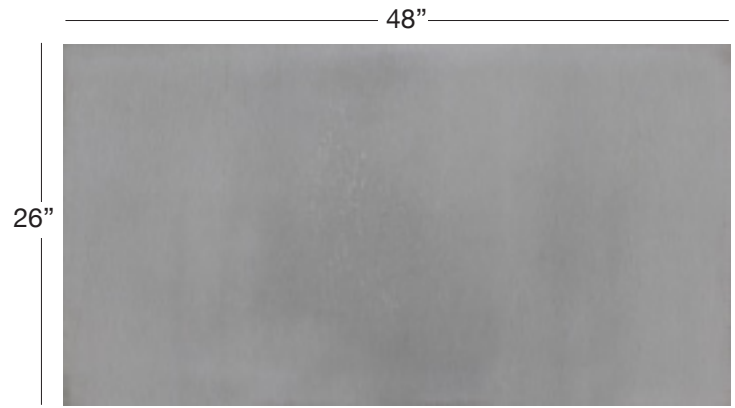

GREAT WHITE (GWS)

Available In: Hides

Noticeable Matchline: No

Directional: Yes

Plate Dimensions: 48"W x 26"H

Direction of pattern on plate. Not to scale.

Pattern and color shown at actual scale.

www.townsendleather.com

GRAIN TEXTURE

Full Cowhide

55-60 SF Average

GREAT WHITE (GWS)

The above layout is to show approximate areas where the embossing matchline may be present. Please note, however, that because each hide is unique and hides vary in shape and size, there will be slight differences in exactly where the embossing pattern falls on each hide. This diagram is intended to provide a general representation of where the pattern will be printed onto the hide.

GRAIN TEXTURE