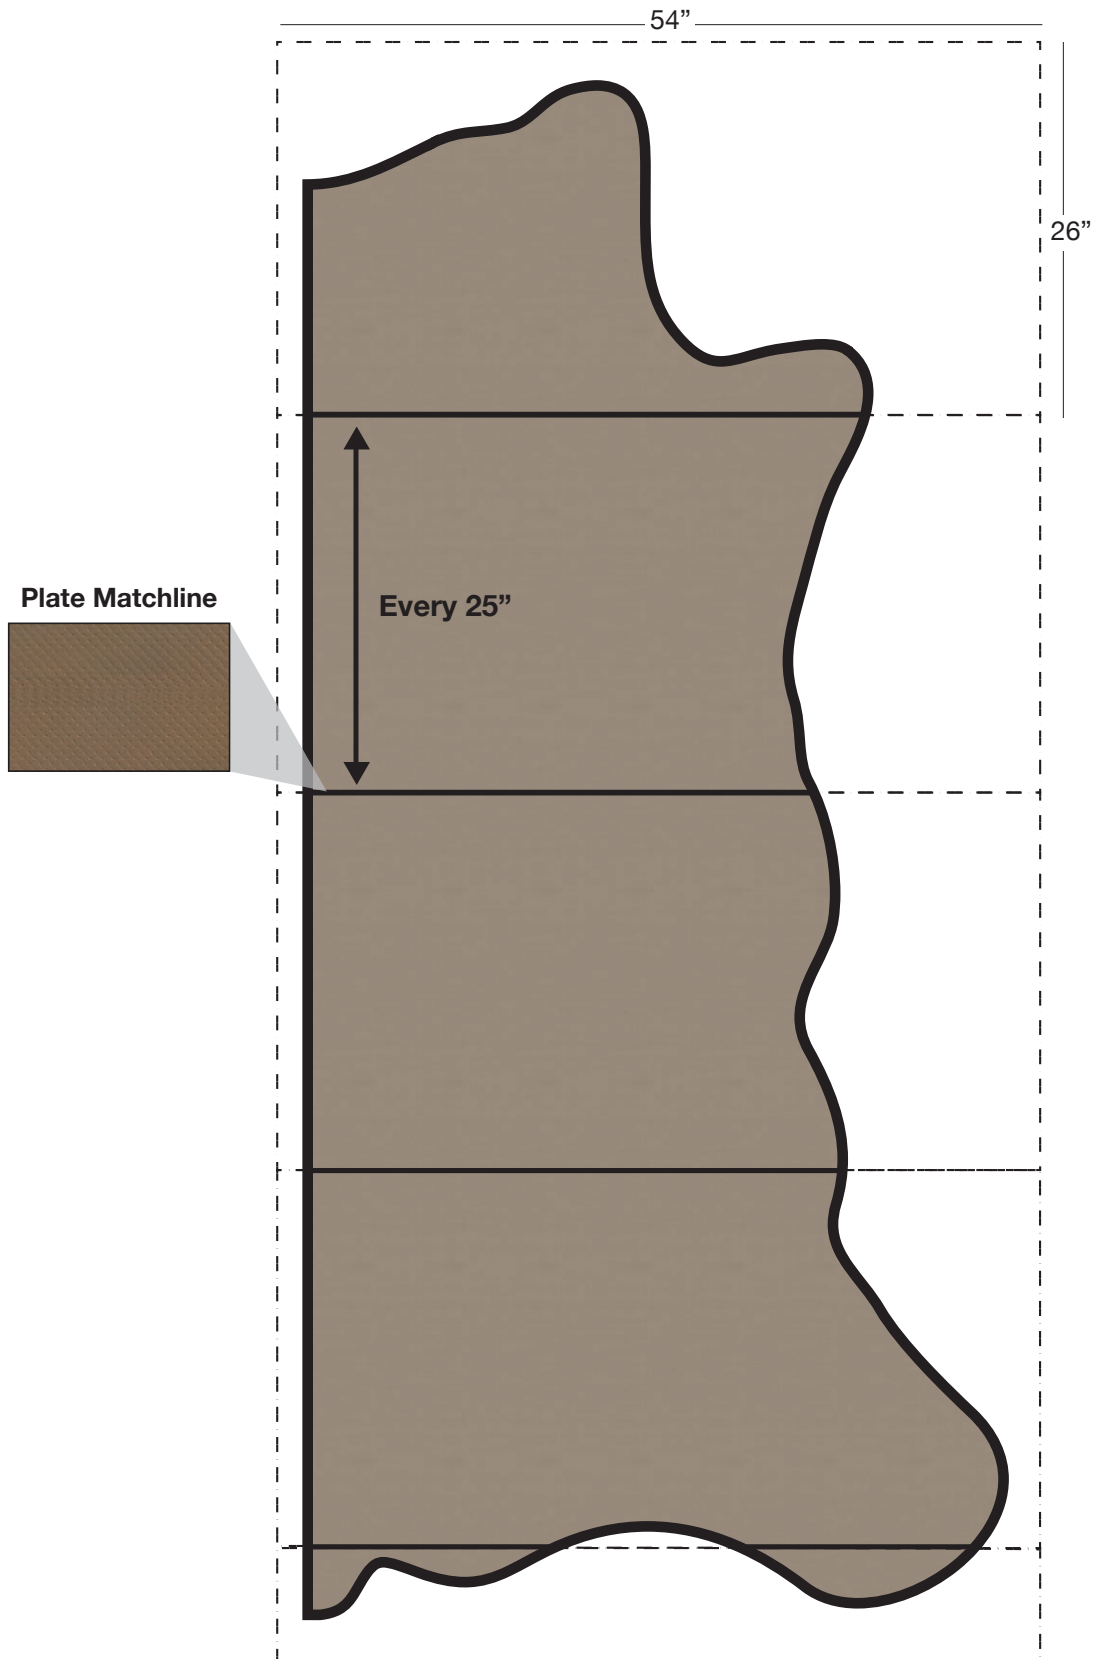

FINE BASKET (FB)

Available In: Sides

Noticeable Matchline: Yes

Directional: No

Plate Dimensions: 54"W x 26"H

Direction of pattern on plate. Not to scale.

Cowhide Side

25-30 SF Average

FINE BASKET (FB)

The above layout is to show approximate areas where the embossing matchline may be present. Please note, however, that because each side is unique and sides vary in shape and size, there will be slight differences in exactly where the embossing pattern falls on each side. This diagram is intended to provide a general representation of where the pattern will be printed onto the side.