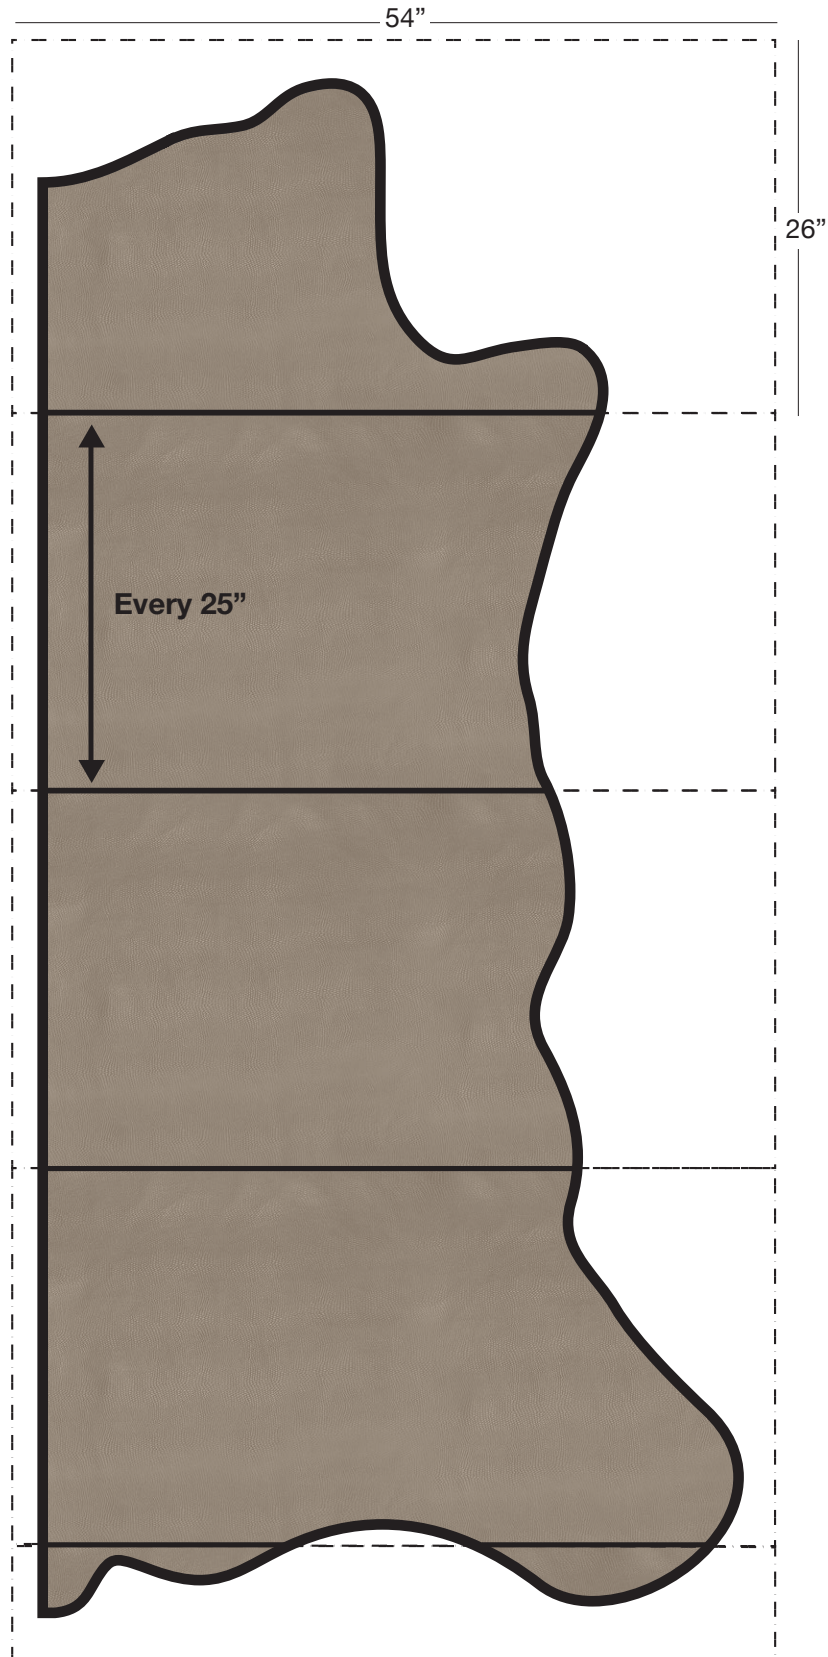

# ARMADILLO (AR)

**Available In:** Sides

**Noticeable Matchline:** No

**Directional:** Yes

**Plate Dimensions:** 54"W x 26"H

26"

54"

*Direction of pattern on plate. Not to scale.*

Pattern and color shown at actual scale.

[www.townsendleather.com](http://www.townsendleather.com)

**EXOTIC ANIMAL**

# Cowhide Side

25-30 SF Average

# ARMADILLO (AR)

The above layout is to show approximate areas where the embossing matchline may be present. Please note, however, that because each side is unique and sides vary in shape and size, there will be slight differences in exactly where the embossing pattern falls on each side. This diagram is intended to provide a general representation of where the pattern will be printed onto the side.