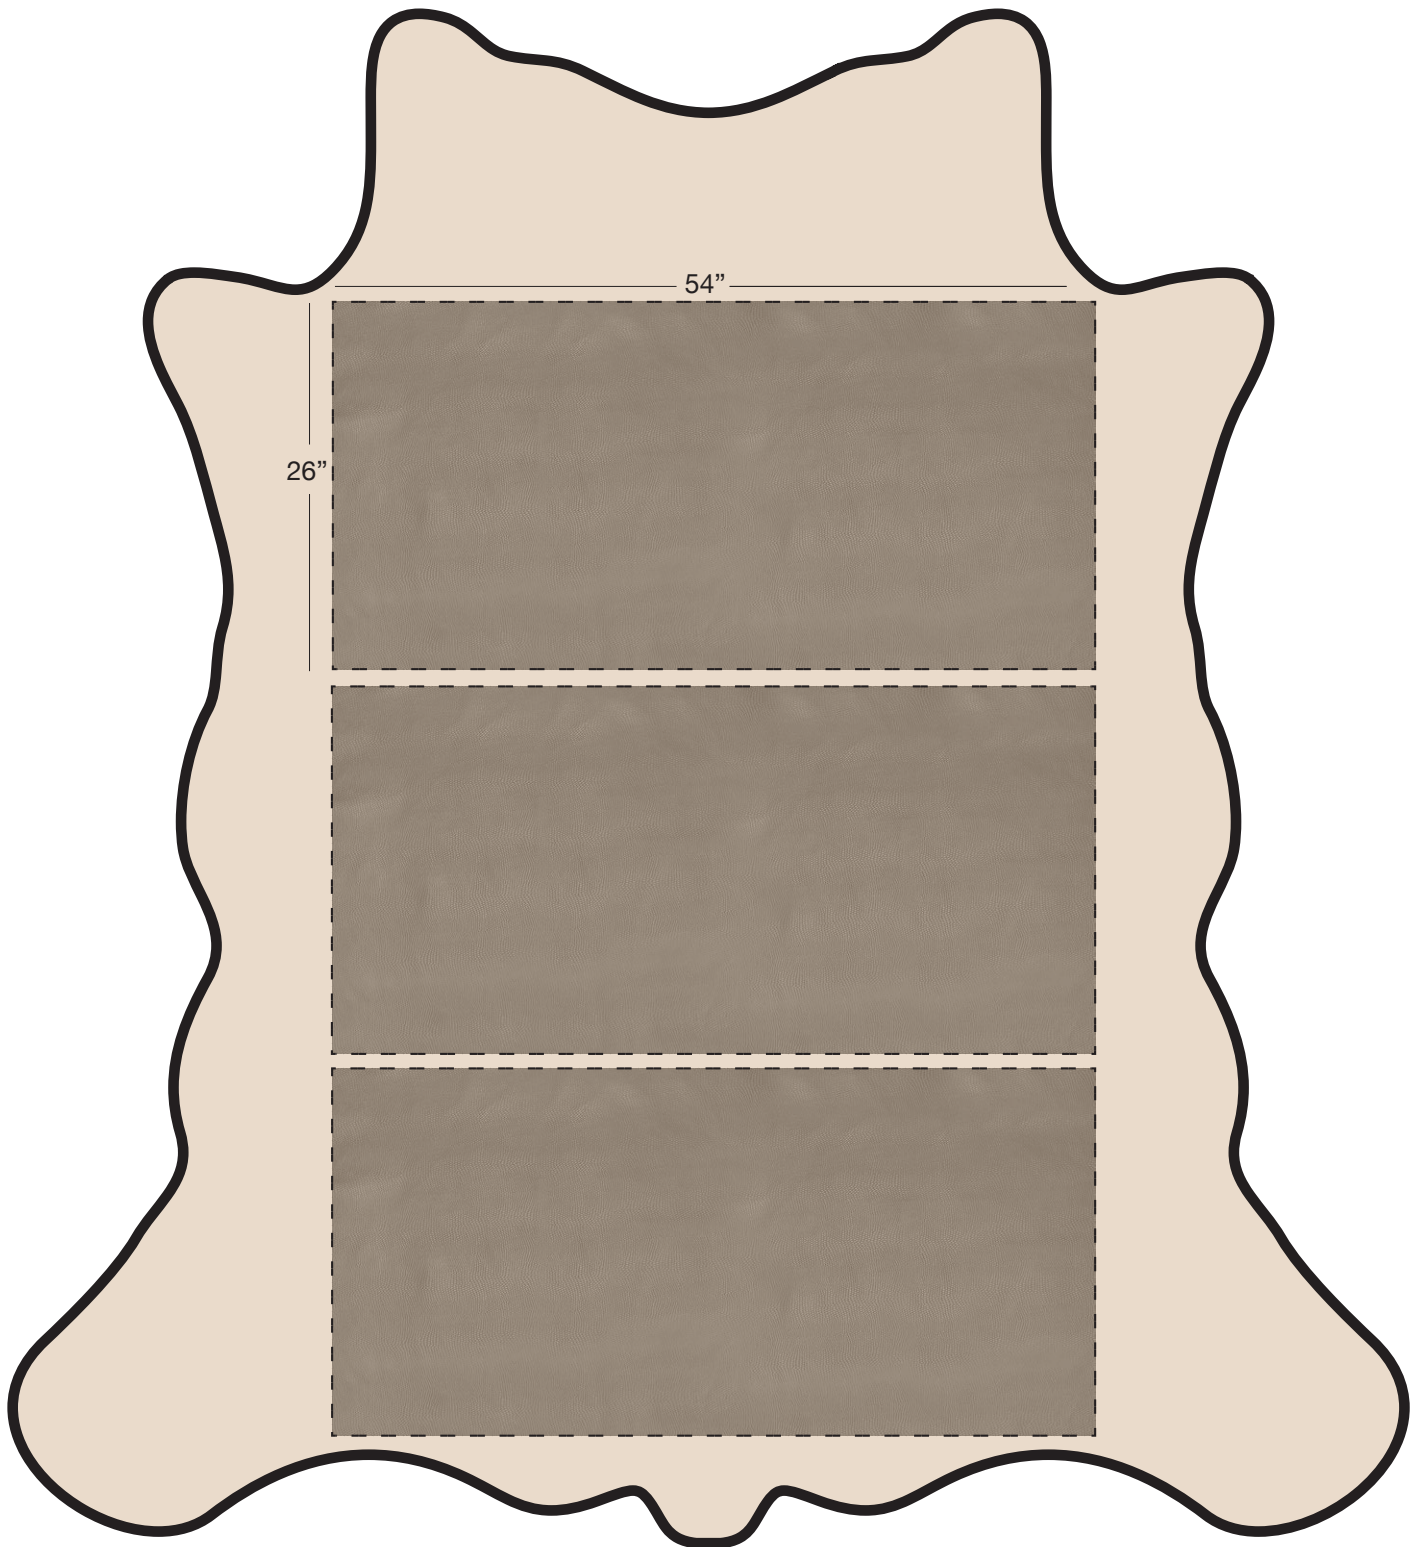

ARMADILLO (AR)

Available In: Panels

Noticeable Matchline: N/A

Directional: Yes

Plate Dimensions: 54"W x 26"H

Direction of pattern on plate. Not to scale.

Pattern and color shown at actual scale.

www.townsendleather.com

EXOTIC ANIMAL

Pre-Cut Panels

54"W x 26"H

ARMADILLO (AR)

Armadillo pattern is available in pre-cut 54"W x 26"H panels, as shown above.

Minimum order is 3 panels. Townsend Leather recommends adding an additional 2" of leather to your embossing panel for wrap and upholstery, however if you need more for unique applications, please discuss with your Townsend Leather Representative for exact requirements.