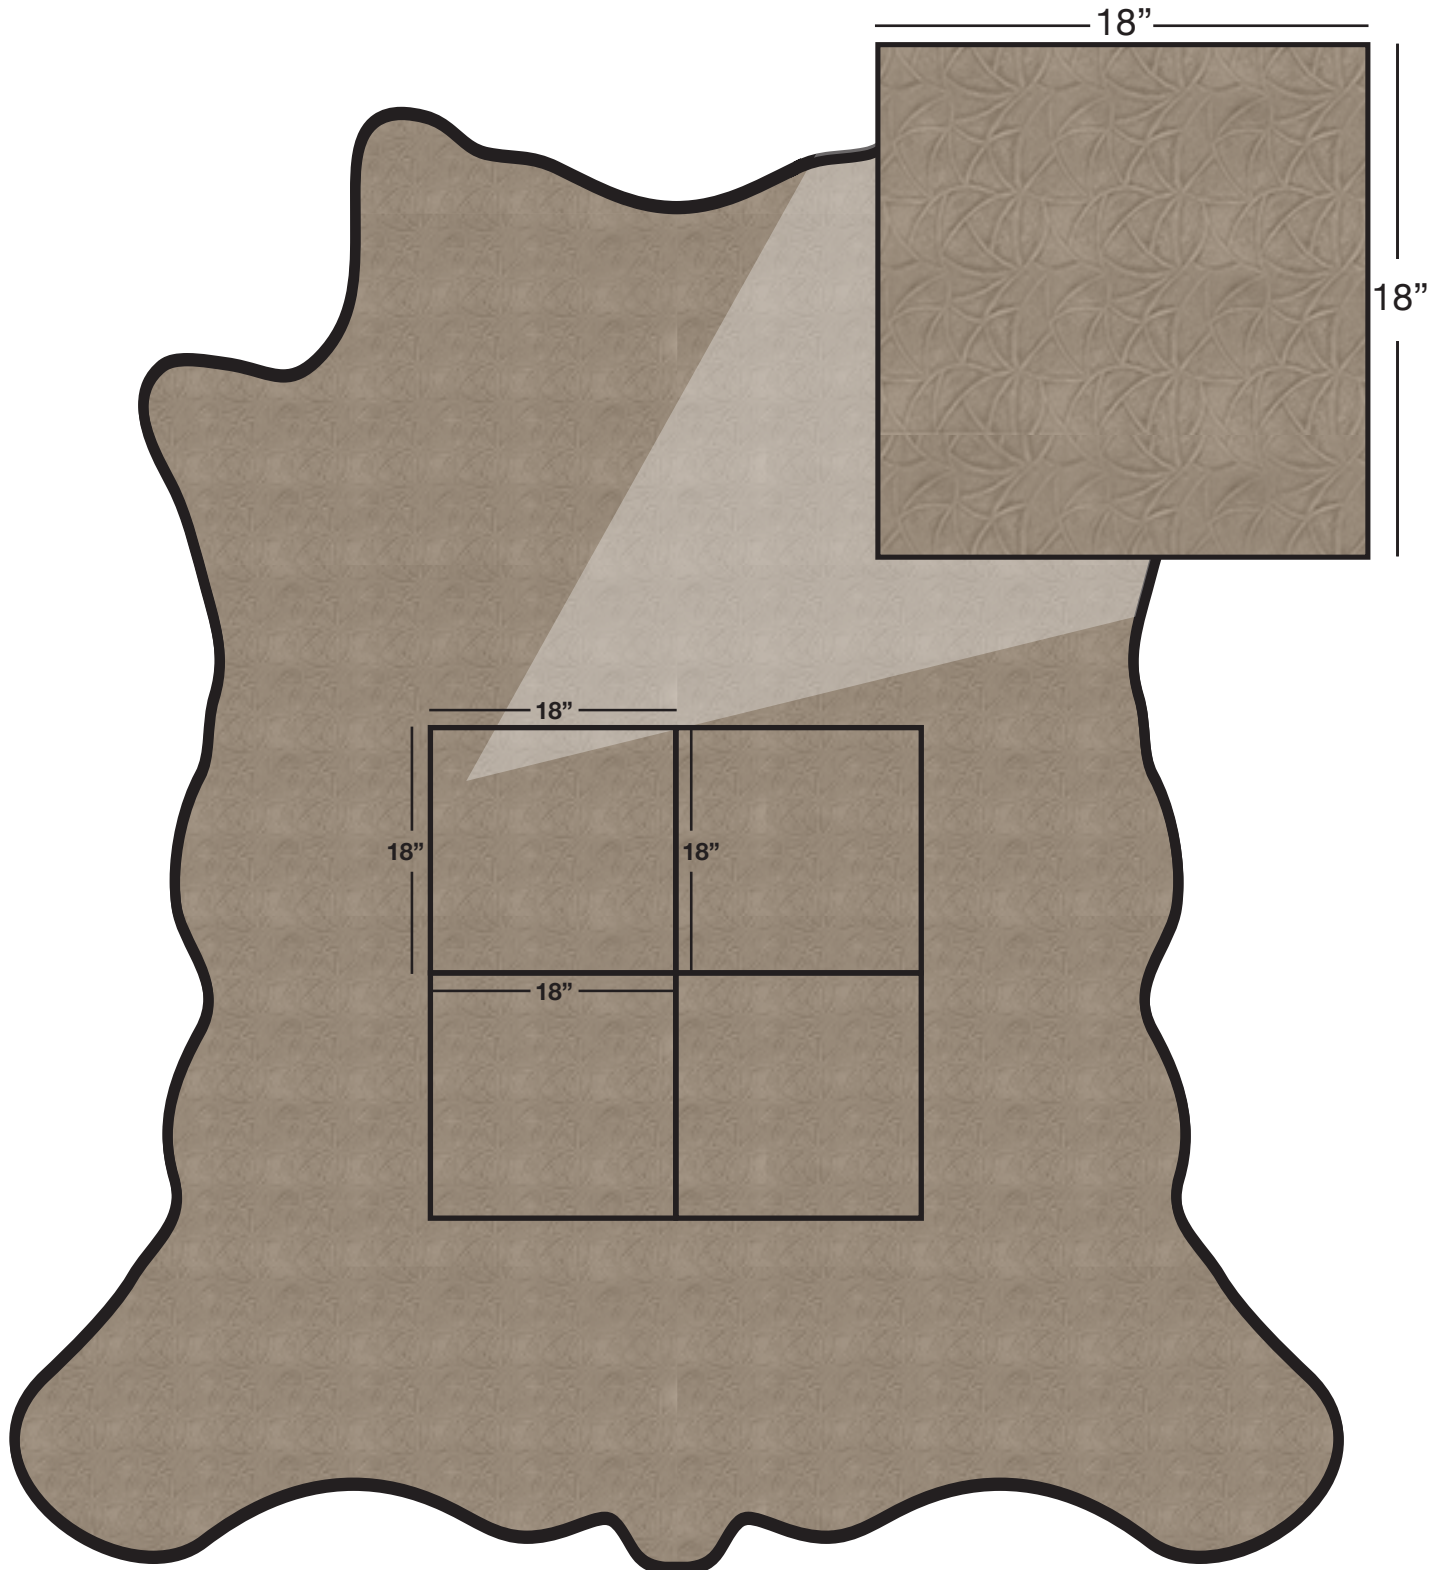

PETALS (PT)

Available In: Hides

Noticeable Matchline: Yes

Directional: No

Plate Dimensions: 54"W x 26"H

Direction of pattern on plate. Not to scale.

Pattern and color shown at actual scale.

www.townsendleather.com

ABSTRACT

Full Cowhide

55-60 SF Average

PETALS (PT)

The above layout is to show approximate areas where the embossing matchline will be present, if noticeable. Please note, however, that because each hide is unique and hides vary in shape and size, there will be slight differences in exactly where the embossing pattern falls on each hide. This diagram is intended to provide a general representation of where the pattern will be printed onto the hide.

Full Cowhide

55-60 SF Average

PETALS (PT)

Pattern Repeat

The above layout is to show approximate areas where the embossing matchline will be present, if noticeable. Please note, however, that because each hide is unique and hides vary in shape and size, there will be slight differences in exactly where the embossing pattern falls on each hide. This diagram is intended to provide a general representation of where the pattern will be printed onto the hide.