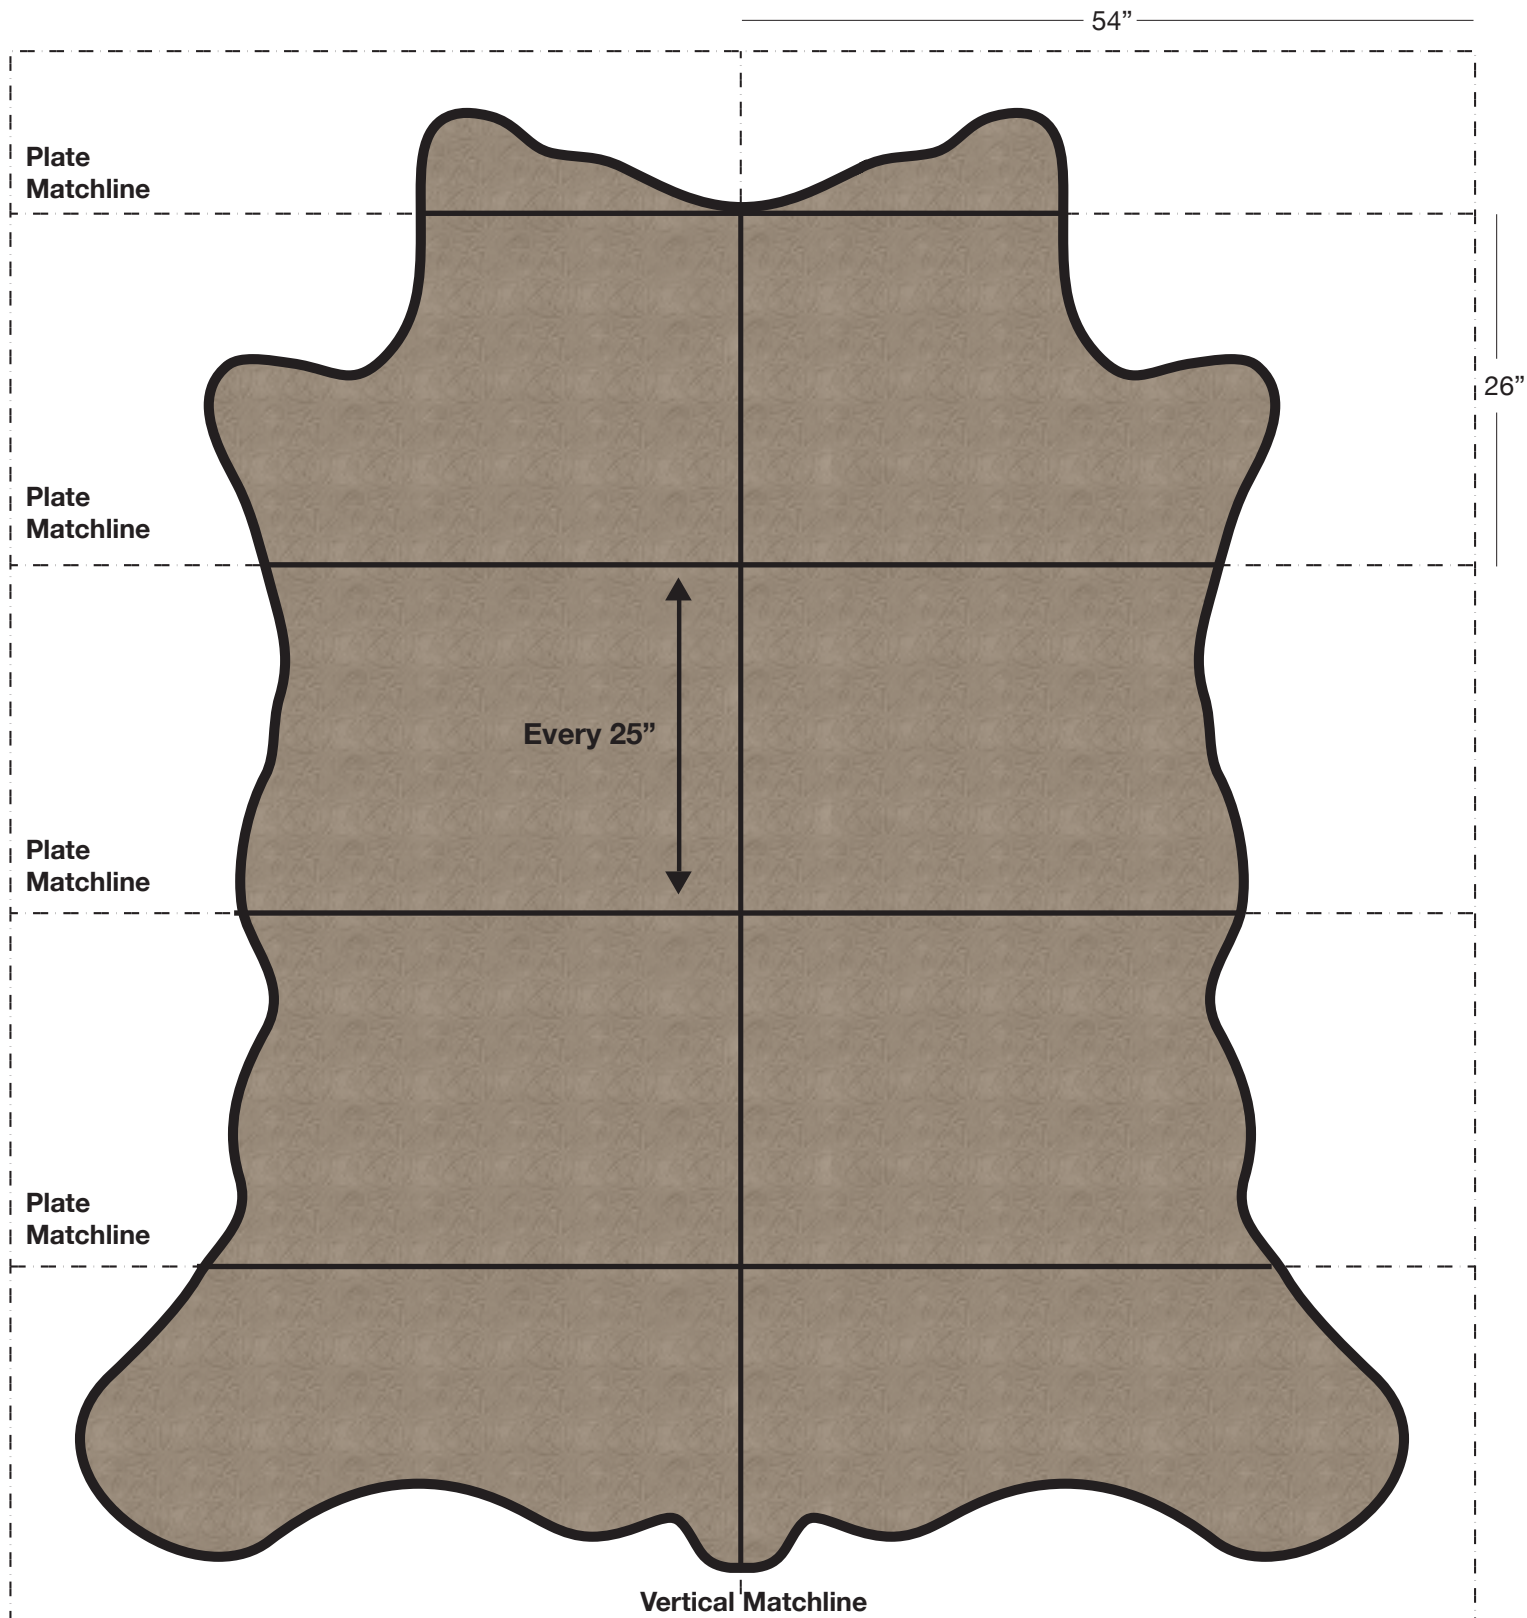

PETALS (PT)

Available In: Hides

Noticeable Matchline: Yes

Directional: No

Plate Dimensions: 54"W x 26"H

Direction of pattern on plate. Not to scale.

Pattern and color shown at actual scale.

www.townsendleather.com

ABSTRACT

Full Cowhide

55-60 SF Average

PETALS (PT)

The above layout is to show approximate areas where the embossing matchline will be present, if noticeable. Please note, however, that because each hide is unique and hides vary in shape and size, there will be slight differences in exactly where the embossing pattern falls on each hide. This diagram is intended to provide a general representation of where the pattern will be printed onto the hide.

Full Cowhide

55-60 SF Average

PETALS (PT)

Pattern Repeat

The above layout is to show approximate areas where the embossing matchline will be present, if noticeable. Please note, however, that because each hide is unique and hides vary in shape and size, there will be slight differences in exactly where the embossing pattern falls on each hide. This diagram is intended to provide a general representation of where the pattern will be printed onto the hide.