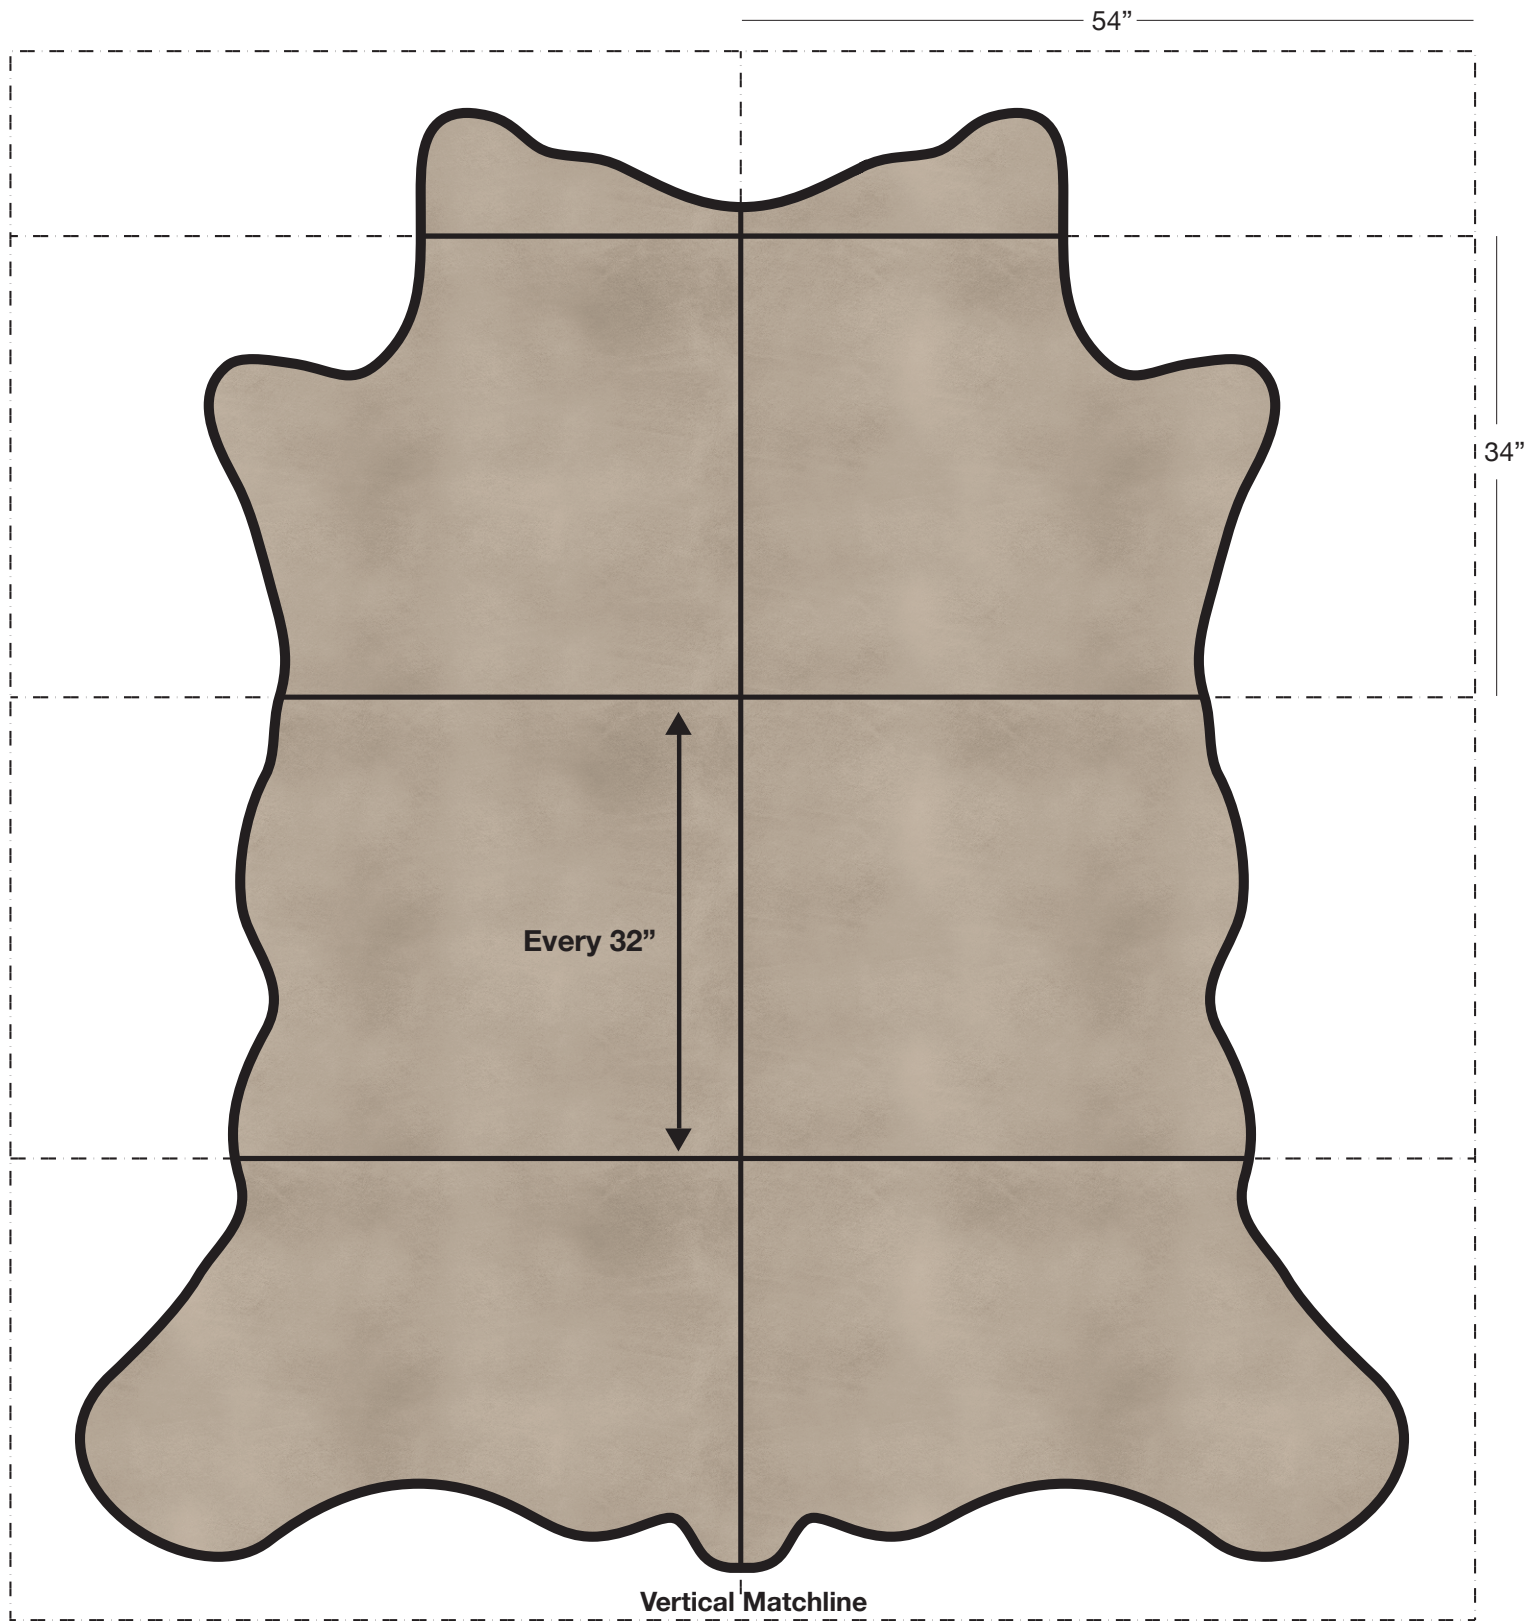

MEDIUM SCOTCHGRAIN (MSG)

Available In: Hides

Noticeable Matchline: No

Directional: No

Plate Dimensions: 54"W x 34"H

Direction of pattern on plate. Not to scale.

Full Cowhide

55-60 SF Average

MEDIUM SCOTCHGRAIN (MSG)

The above layout is to show approximate areas where the embossing may be present. Please note, however, that because each hide is unique and hides vary in shape and size, there will be slight differences in exactly where the embossing pattern falls on each hide. This diagram is intended to provide a general representation of where the pattern will be printed onto the hide.

GRAIN TEXTURE