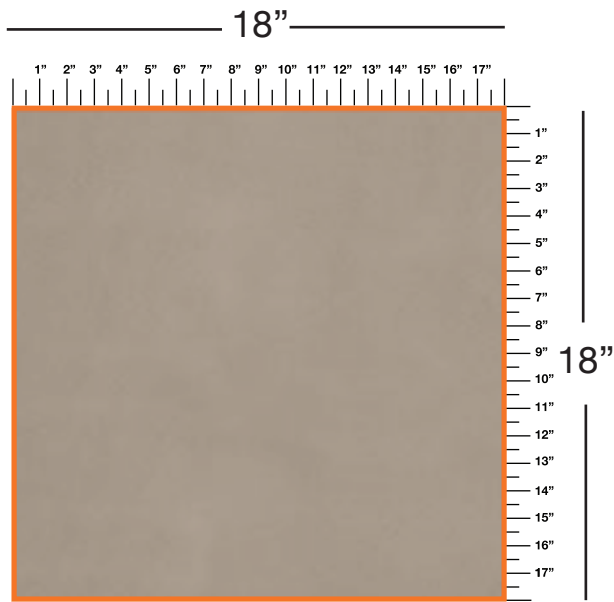

FOOTBALL (FL)

Available In: Sides

Noticeable Matchline: No

Directional: No

Plate Dimensions: 53"W x 25"H

Direction of pattern on plate. Not to scale.

Pattern and color shown at actual scale.

www.townsendleather.com

GRAIN TEXTURE

Cowhide Side

25-30 SF Average

FOOTBALL (FL)

The above layout is to show approximate areas where the embossing may be present. Please note, however, that because each side is unique and sides vary in shape and size, there will be slight differences in exactly where the embossing pattern falls on each side. This diagram is intended to provide a general representation of where the pattern will be printed onto the side.

GRAIN TEXTURE

Pattern Repeat

The above layout is to show scale and pattern repeat. A pattern repeat refers to the amount of space from where a pattern begins and then begins again. This repeat can occur both on the vertical and horizontal plane. In the top 18\"X18\" box, we have included additional internal measurements so you can better understand the pattern repeat of the design shown, both vertically and horizontally.