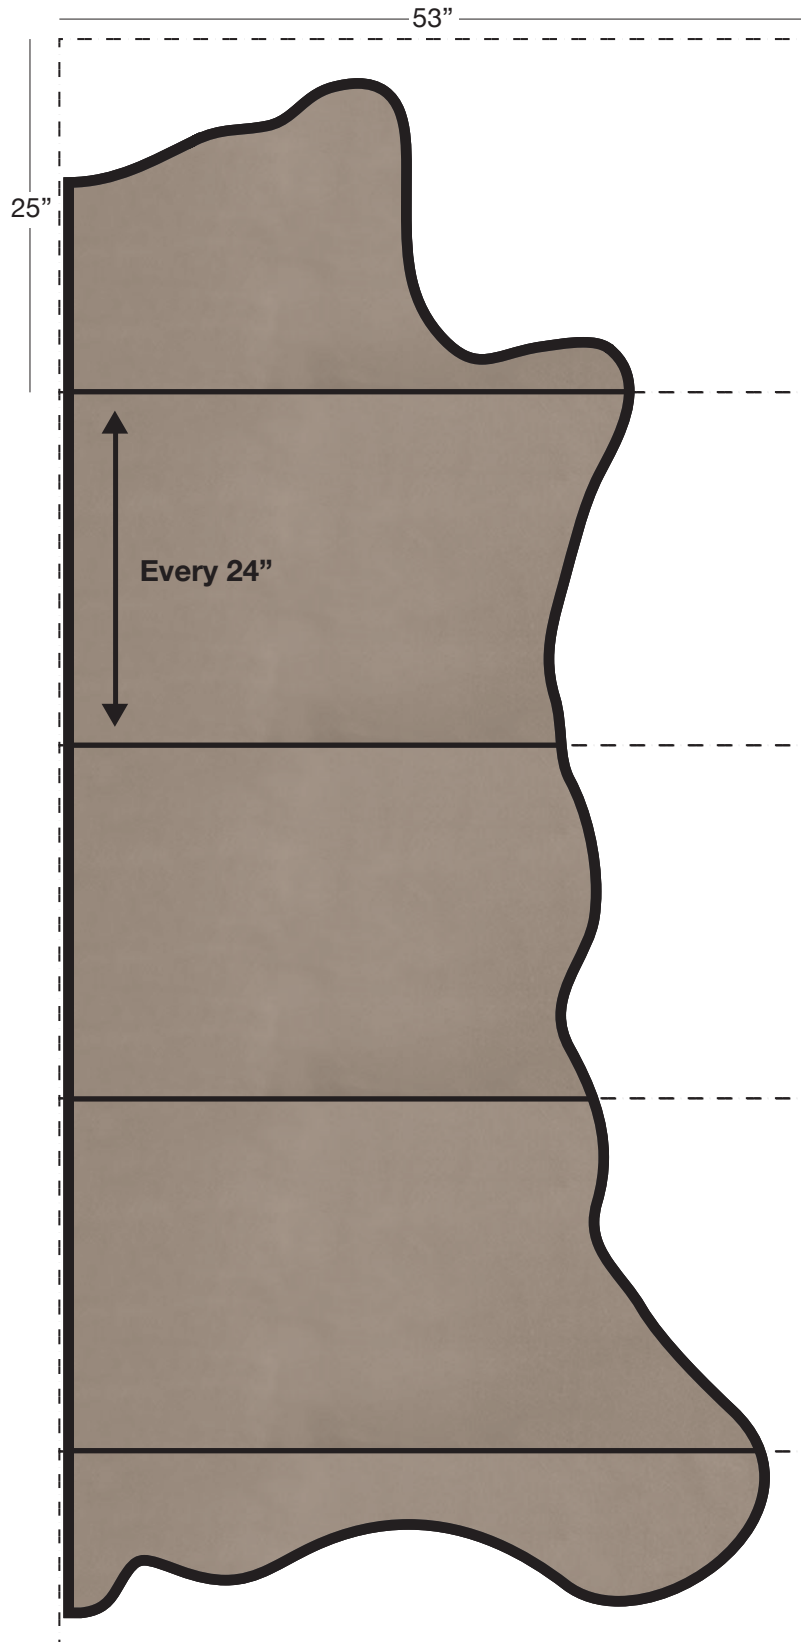

FOOTBALL (FL)

Available In: Sides

Noticeable Matchline: No

Directional: No

Plate Dimensions: 53"W x 25"H

Direction of pattern on plate. Not to scale.

Pattern and color shown at actual scale.

www.townsendleather.com

GRAIN TEXTURE

Cowhide Side

25-30 SF Average

FOOTBALL (FL)

The above layout is to show approximate areas where the embossing may be present. Please note, however, that because each side is unique and sides vary in shape and size, there will be slight differences in exactly where the embossing pattern falls on each side. This diagram is intended to provide a general representation of where the pattern will be printed onto the side.

GRAIN TEXTURE

Pattern Repeat

The above layout is to show scale and pattern repeat. A pattern repeat refers to the amount of space from where a pattern begins and then begins again. This repeat can occur both on the vertical and horizontal plane. In the top 18\"X18\" box, we have included additional internal measurements so you can better understand the pattern repeat of the design shown, both vertically and horizontally.