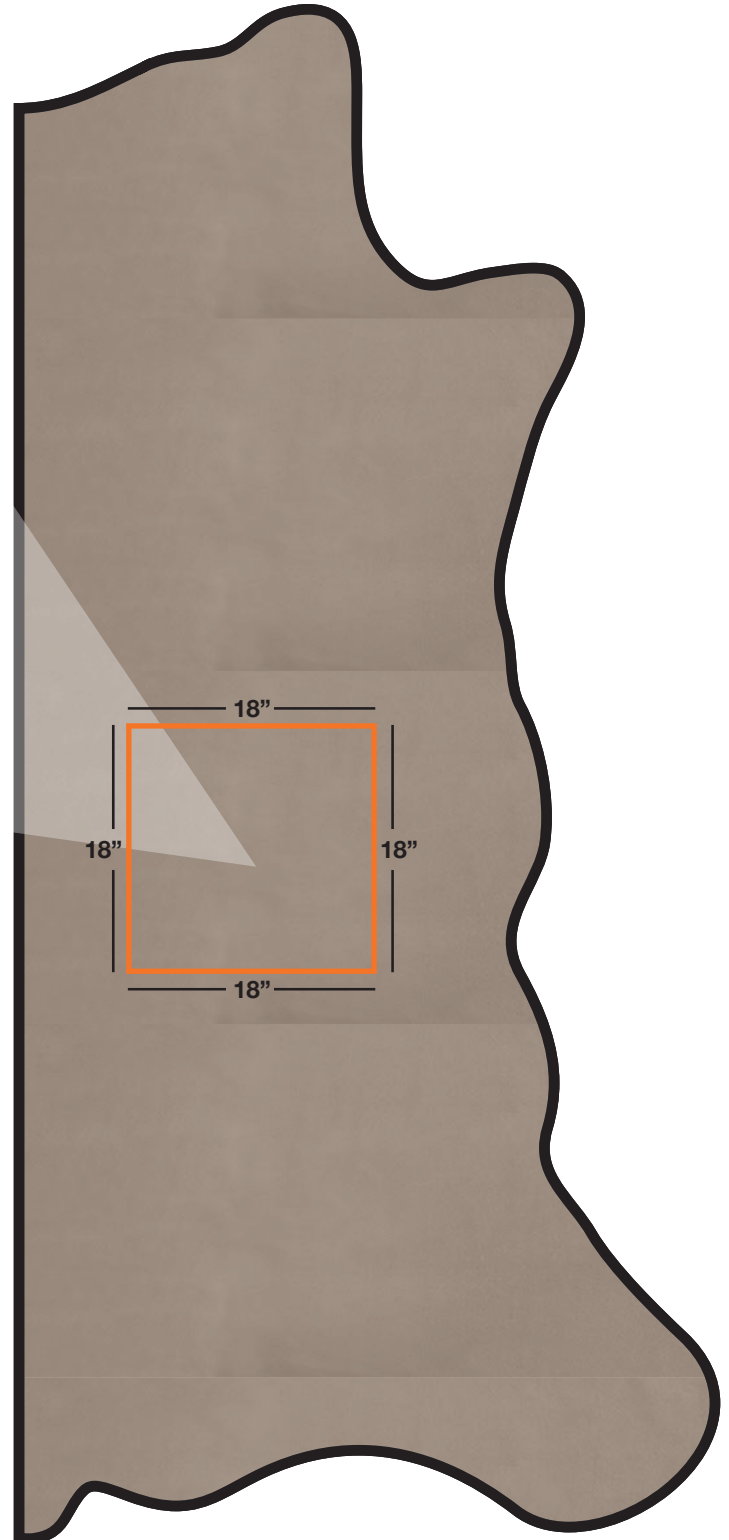

FOOTBALL (FL)

Available In: Sides

Noticeable Matchline: No

Directional: No

Plate Dimensions: 53"W x 25"H

Direction of pattern on plate. Not to scale.

Pattern and color shown at actual scale.

www.townsendleather.com

GRAIN TEXTURE

Cowhide Side

25-30 SF Average

FOOTBALL (FL)

The above layout is to show approximate areas where the embossing may be present. Please note, however, that because each side is unique and sides vary in shape and size, there will be slight differences in exactly where the embossing pattern falls on each side. This diagram is intended to provide a general representation of where the pattern will be printed onto the side.

GRAIN TEXTURE

Pattern Repeat

The above layout is to show scale and pattern repeat. A pattern repeat refers to the amount of space from where a pattern begins and then begins again. This repeat can occur both on the vertical and horizontal plane. In the top 18\"X18\" box, we have included additional internal measurements so you can better understand the pattern repeat of the design shown, both vertically and horizontally.