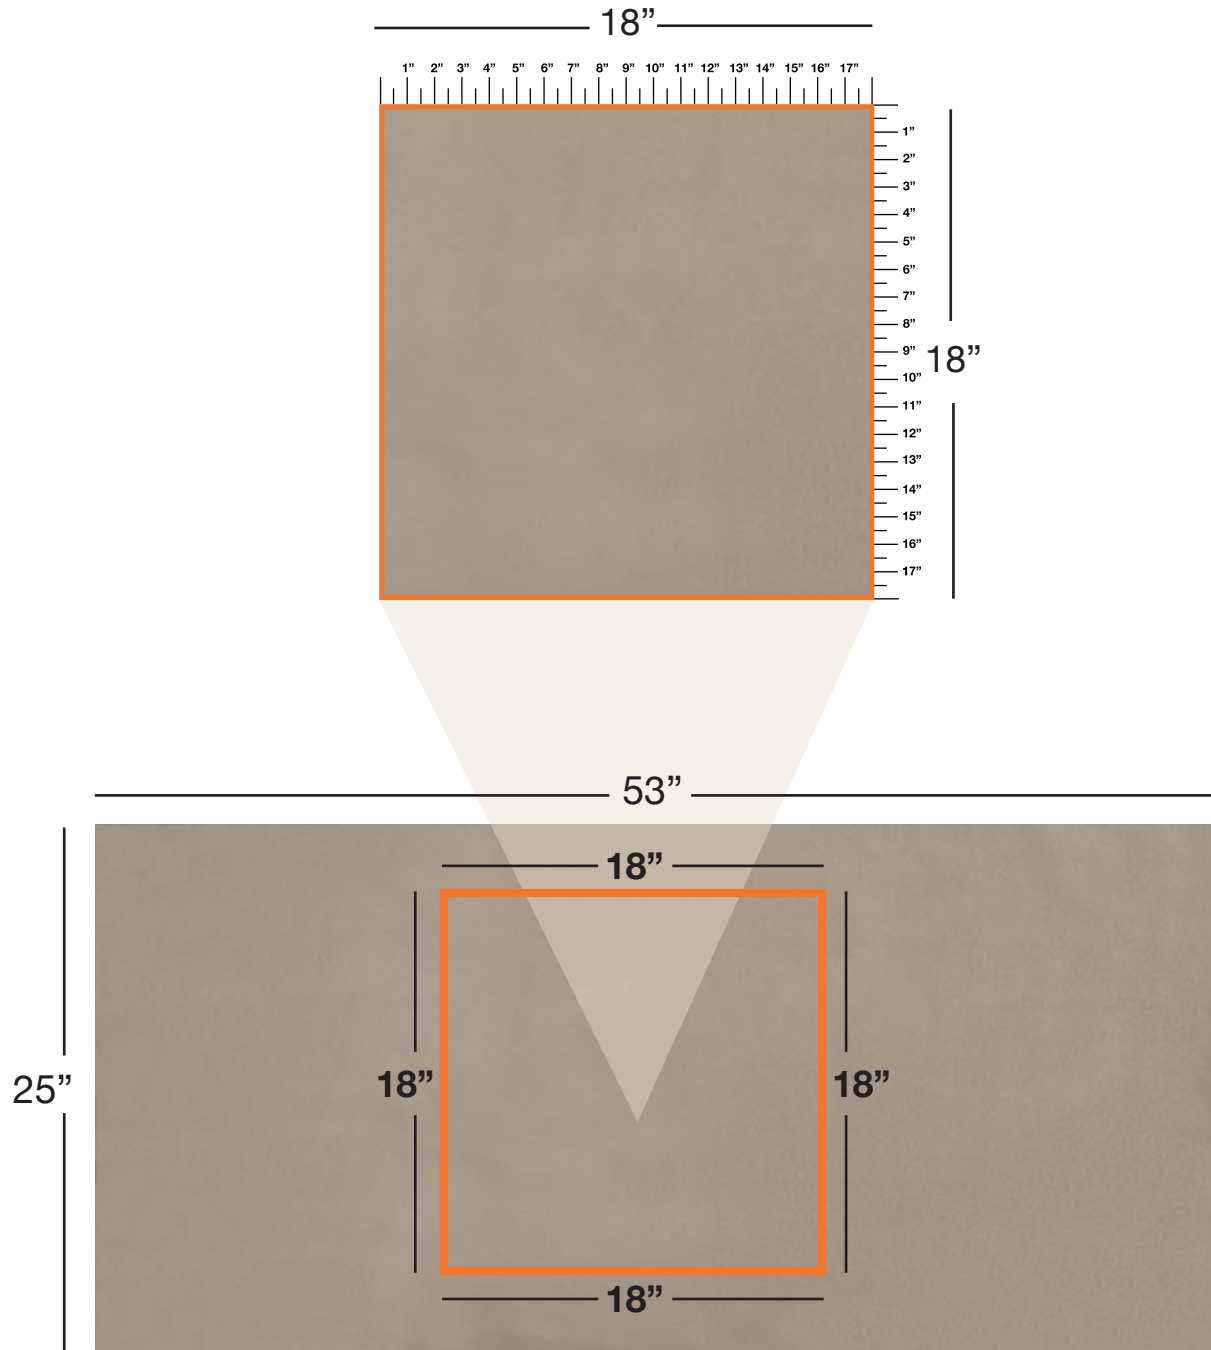

FOOTBALL (FL)

Available In: Panels

Noticeable Matchline: N/A

Directional: No

Plate Dimensions: 53"W x 25"H

Direction of pattern on plate. Not to scale.

Pattern and color shown at actual scale.

www.townsendleather.com

GRAIN TEXTURE

Pre-Cut Panels

53"W x 25"H

FOOTBALL (FL)

Football pattern is available in pre-cut 53"W x 25"H panels, as shown above.

Minimum order is 3 panels. Townsend Leather recommends adding an additional 2" of leather to your embossing panel for wrap and upholstery, however if you need more for unique applications, please discuss with your Townsend Leather Representative for exact requirements.

GRAIN TEXTURE

Pre-Cut Panels

53"W x 25"H

FOOTBALL (FL)

Pattern Repeat

The above layout is to show scale and pattern repeat. A pattern repeat refers to the amount of space from where a pattern begins and then begins again. This repeat can occur both on the vertical and horizontal plane. In the top 18"X18" box, we have included additional internal measurements so you can better understand the pattern repeat of the design shown, both vertically and horizontally.

GRAIN TEXTURE