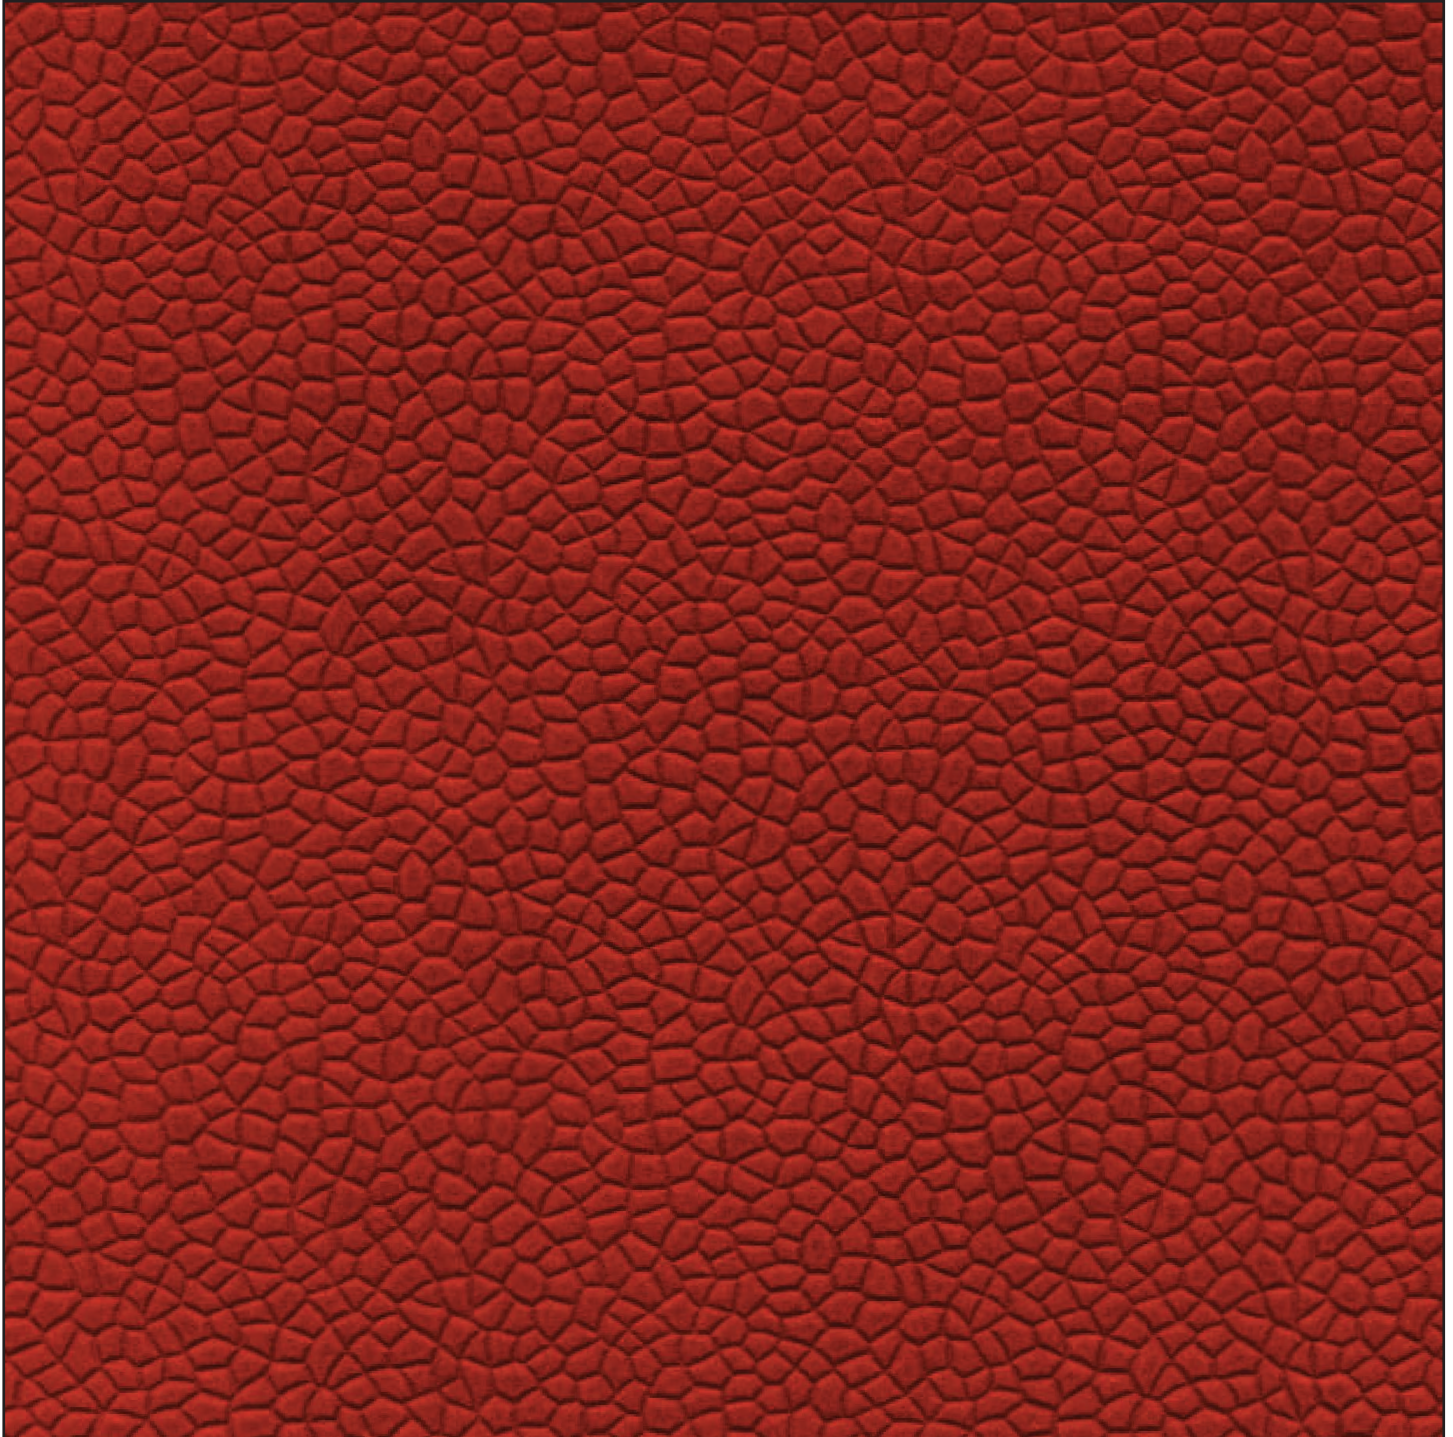

CRACKED ICE (CI)

Available In: Hides

Noticeable Matchline: Yes

Directional: Yes

Plate Dimensions: 48"W x 26"H

Direction of pattern on plate. Not to scale.

Full Cowhide

55-60 SF Average

CRACKED ICE (CI)

The above layout is to show approximate areas where the embossing matchline may be present. Please note, however, that because each hide is unique and hides vary in shape and size, there will be slight differences in exactly where the embossing pattern falls on each hide. This diagram is intended to provide a general representation of where the pattern will be printed onto the hide.

Full Cowhide

55-60 SF Average

CRACKED ICE (CI)

Pattern Repeat

The above layout is to show scale and pattern repeat. A pattern repeat refers to the amount of space from where a pattern begins and then begins again. This repeat can occur both on the vertical and horizontal plane. In the top 18"X18" box, we have included additional internal measurements so you can better understand the pattern repeat of the design shown, both vertically and horizontally.