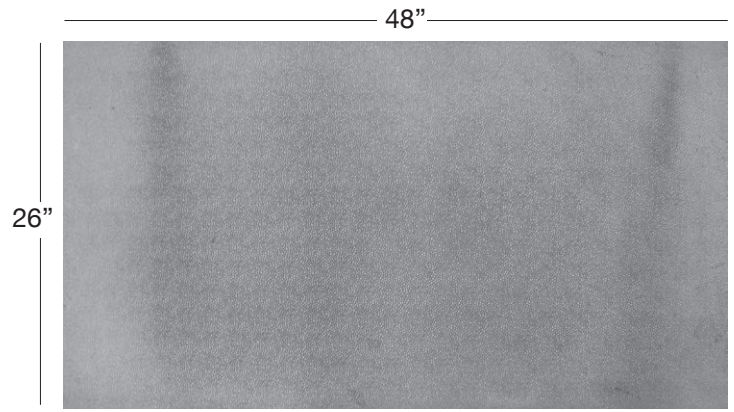

CRACKED ICE (CI)

Available In: Hides

Noticeable Matchline: Yes

Directional: Yes

Plate Dimensions: 48"W x 26"H

Direction of pattern on plate. Not to scale.

Full Cowhide

55-60 SF Average

CRACKED ICE (CI)

The above layout is to show approximate areas where the embossing matchline may be present. Please note, however, that because each hide is unique and hides vary in shape and size, there will be slight differences in exactly where the embossing pattern falls on each hide. This diagram is intended to provide a general representation of where the pattern will be printed onto the hide.

Full Cowhide

55-60 SF Average

CRACKED ICE (CI)

Pattern Repeat

The above layout is to show scale and pattern repeat. A pattern repeat refers to the amount of space from where a pattern begins and then begins again. This repeat can occur both on the vertical and horizontal plane. In the top 18"X18" box, we have included additional internal measurements so you can better understand the pattern repeat of the design shown, both vertically and horizontally.