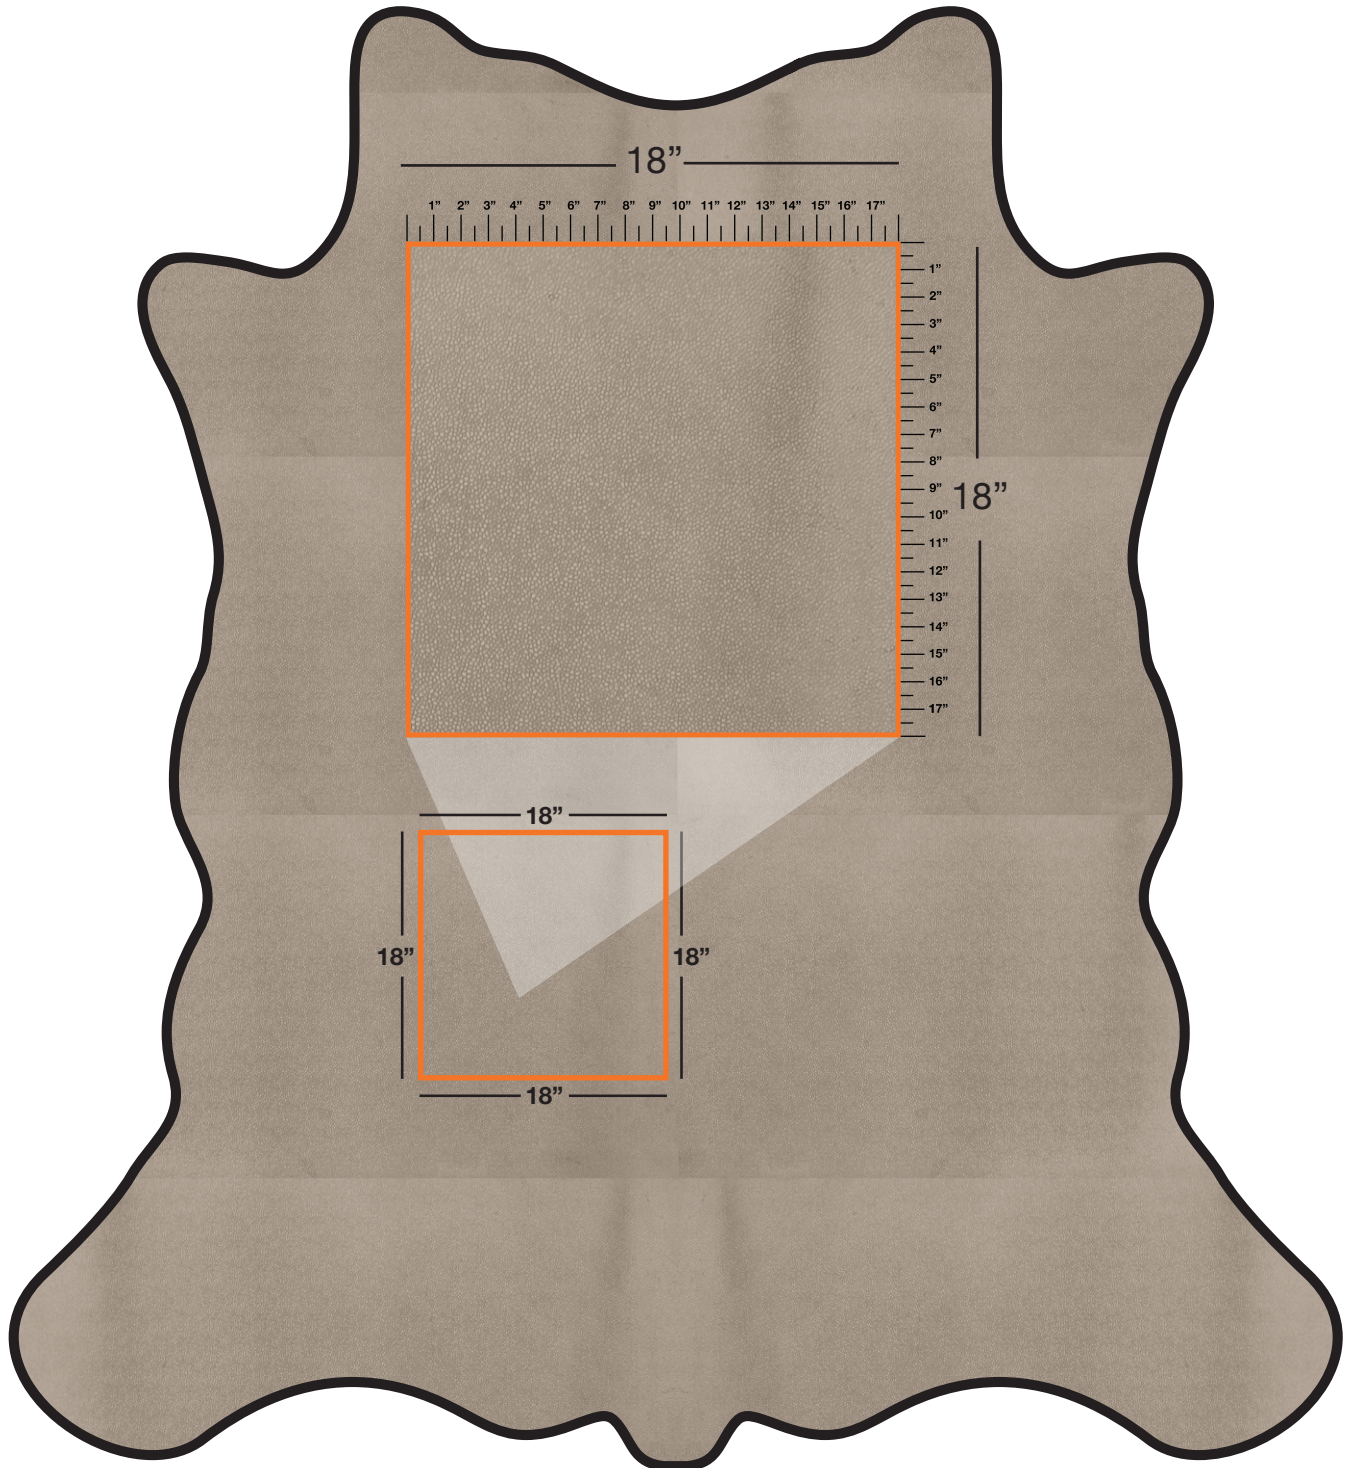

CRACKED ICE (CI)

Available In: Hides

Noticeable Matchline: Yes

Directional: Yes

Plate Dimensions: 48"W x 26"H

Direction of pattern on plate. Not to scale.

Full Cowhide

55-60 SF Average

CRACKED ICE (CI)

The above layout is to show approximate areas where the embossing matchline may be present. Please note, however, that because each hide is unique and hides vary in shape and size, there will be slight differences in exactly where the embossing pattern falls on each hide. This diagram is intended to provide a general representation of where the pattern will be printed onto the hide.

Full Cowhide

55-60 SF Average

CRACKED ICE (CI)

Pattern Repeat

The above layout is to show scale and pattern repeat. A pattern repeat refers to the amount of space from where a pattern begins and then begins again. This repeat can occur both on the vertical and horizontal plane. In the top 18"X18" box, we have included additional internal measurements so you can better understand the pattern repeat of the design shown, both vertically and horizontally.