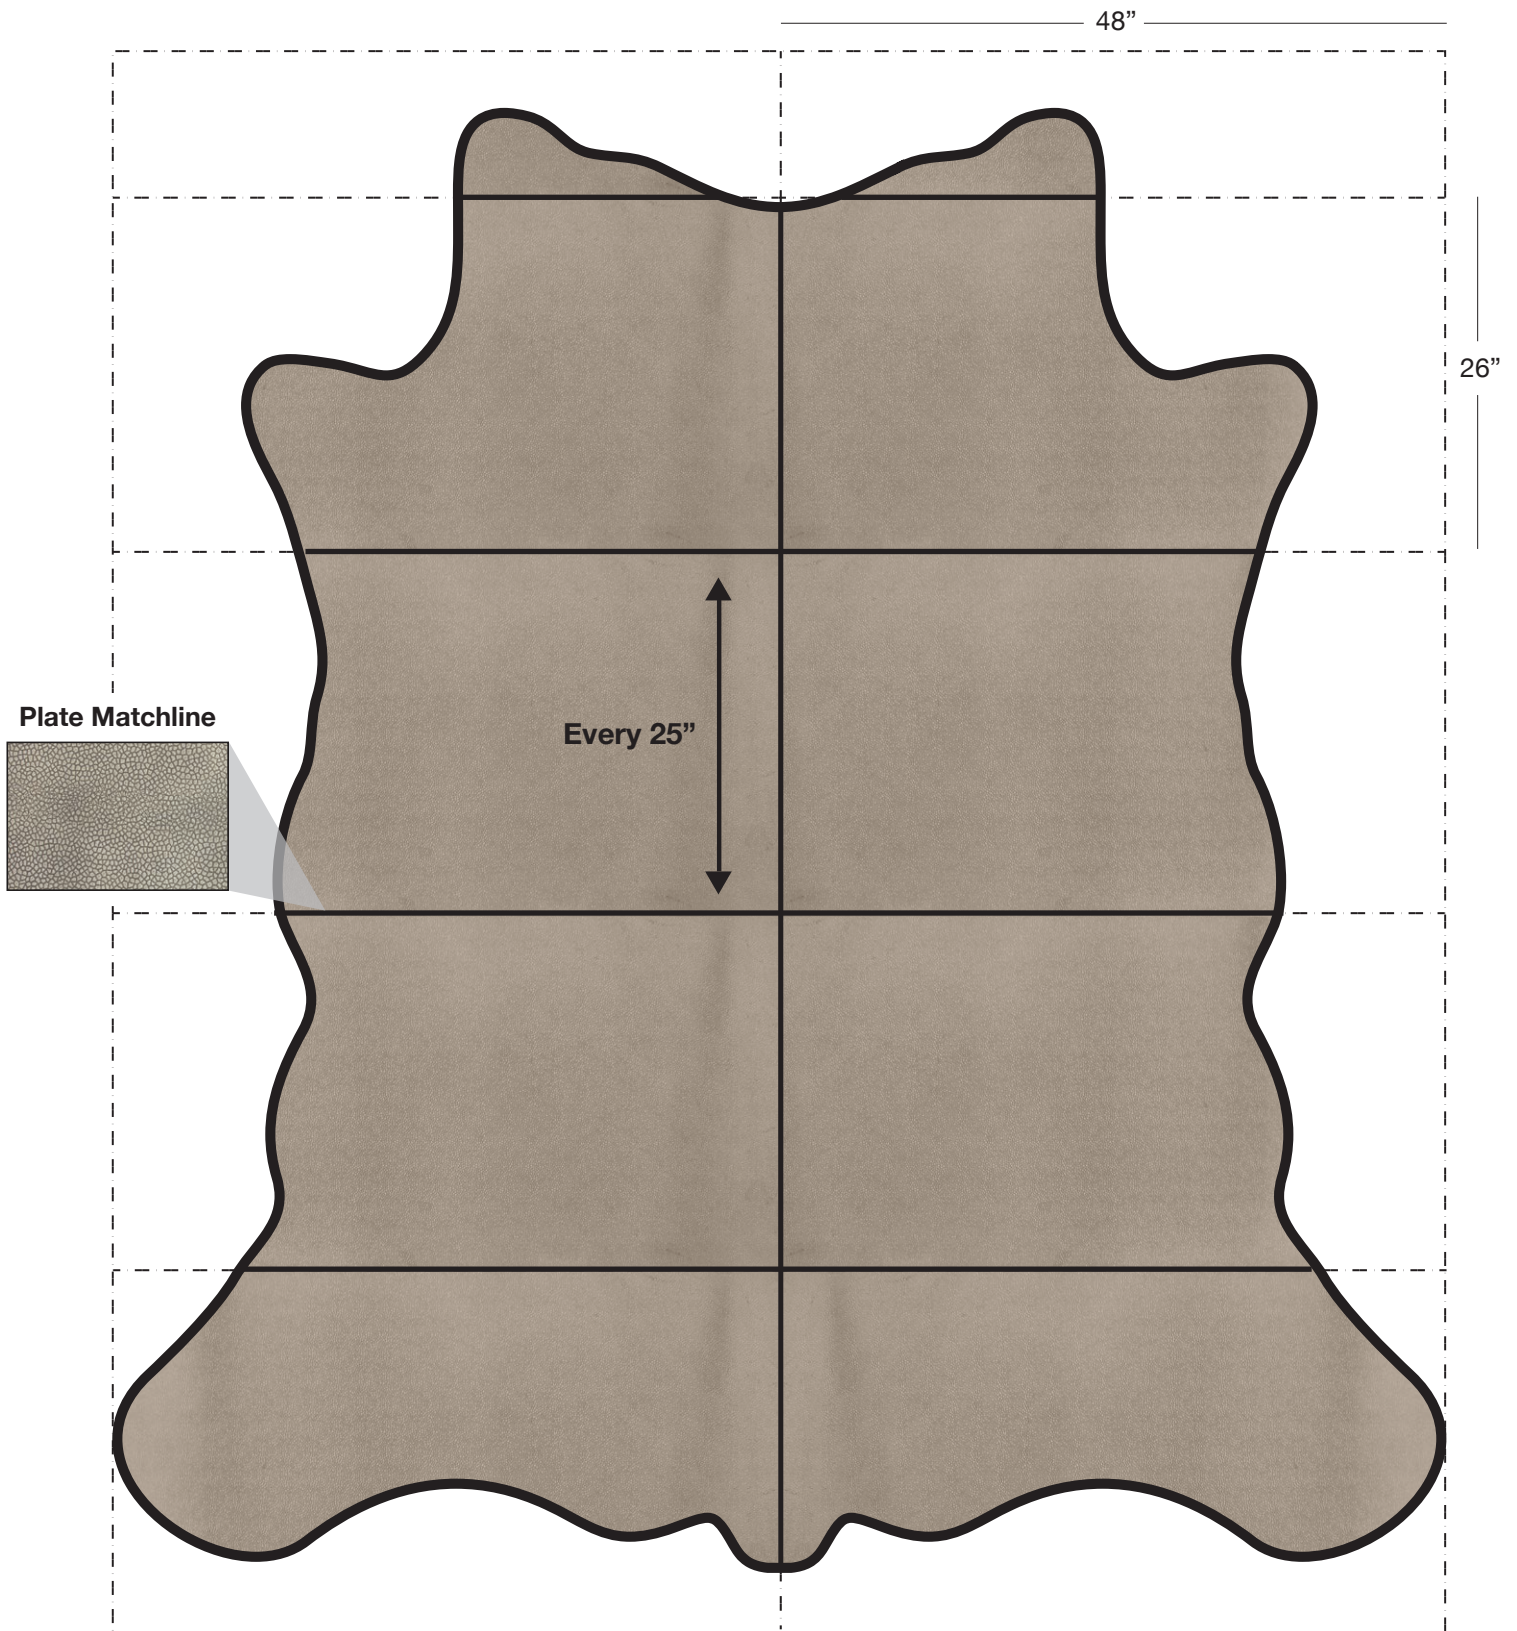

CRACKED ICE (CI)

Available In: Hides

Noticeable Matchline: Yes

Directional: Yes

Plate Dimensions: 48"W x 26"H

Direction of pattern on plate. Not to scale.

Full Cowhide

55-60 SF Average

CRACKED ICE (CI)

The above layout is to show approximate areas where the embossing matchline may be present. Please note, however, that because each hide is unique and hides vary in shape and size, there will be slight differences in exactly where the embossing pattern falls on each hide. This diagram is intended to provide a general representation of where the pattern will be printed onto the hide.

Full Cowhide

55-60 SF Average

CRACKED ICE (CI)

Pattern Repeat

The above layout is to show scale and pattern repeat. A pattern repeat refers to the amount of space from where a pattern begins and then begins again. This repeat can occur both on the vertical and horizontal plane. In the top 18"X18" box, we have included additional internal measurements so you can better understand the pattern repeat of the design shown, both vertically and horizontally.