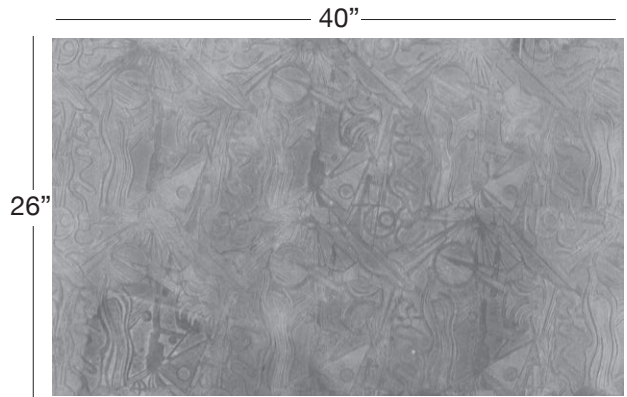

ART DECO (ADC)

Available In: Hides

Noticeable Matchline: No

Directional: No

Plate Dimensions: 40"W x 26"H

Direction of pattern on plate. Not to scale.

Pattern and color shown at actual scale.

www.townsendleather.com

ABSTRACT

Full Cowhide

55-60 SF Average

ART DECO (ADC)

The above layout is to show approximate areas where the embossing may be present. Please note, however, that because each hide is unique and hides vary in shape and size, there will be slight differences in exactly where the embossing pattern falls on each hide. This diagram is intended to provide a general representation of where the pattern will be printed onto the hide.

Full Cowhide

55-60 SF Average

ART DECO (ADC)

Pattern Repeat

The above layout is to show scale and pattern repeat. A pattern repeat refers to the amount of space from where a pattern begins and then begins again. This repeat can occur both on the vertical and horizontal plane. In the top 18"X18" box, we have included additional internal measurements so you can better understand the pattern repeat of the design shown, both vertically and horizontally.