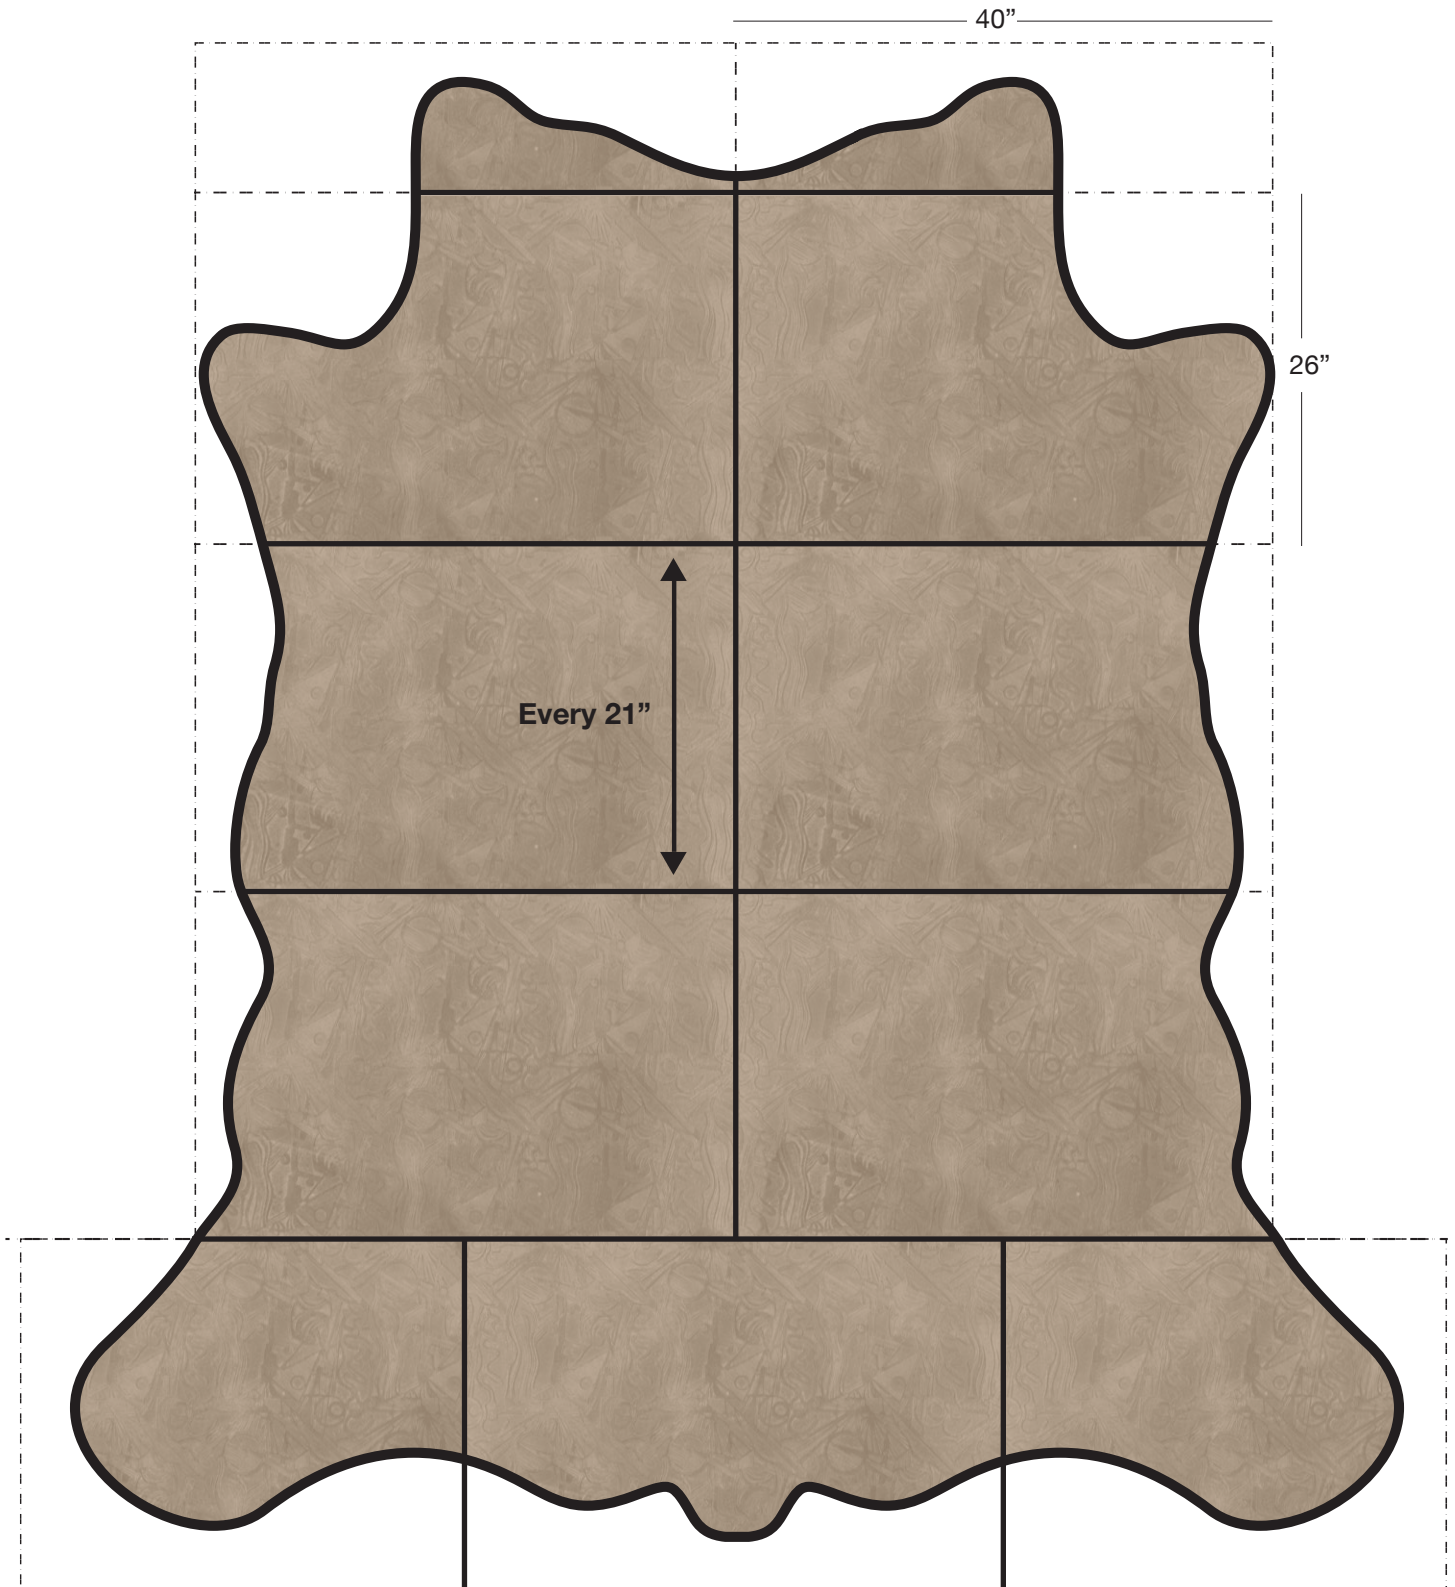

ART DECO (ADC)

Available In: Hides

Noticeable Matchline: No

Directional: No

Plate Dimensions: 40"W x 26"H

Direction of pattern on plate. Not to scale.

Pattern and color shown at actual scale.

www.townsendleather.com

ABSTRACT

Full Cowhide

55-60 SF Average

ART DECO (ADC)

The above layout is to show approximate areas where the embossing may be present. Please note, however, that because each hide is unique and hides vary in shape and size, there will be slight differences in exactly where the embossing pattern falls on each hide. This diagram is intended to provide a general representation of where the pattern will be printed onto the hide.

Full Cowhide

55-60 SF Average

ART DECO (ADC)

Pattern Repeat

The above layout is to show scale and pattern repeat. A pattern repeat refers to the amount of space from where a pattern begins and then begins again. This repeat can occur both on the vertical and horizontal plane. In the top 18"X18" box, we have included additional internal measurements so you can better understand the pattern repeat of the design shown, both vertically and horizontally.