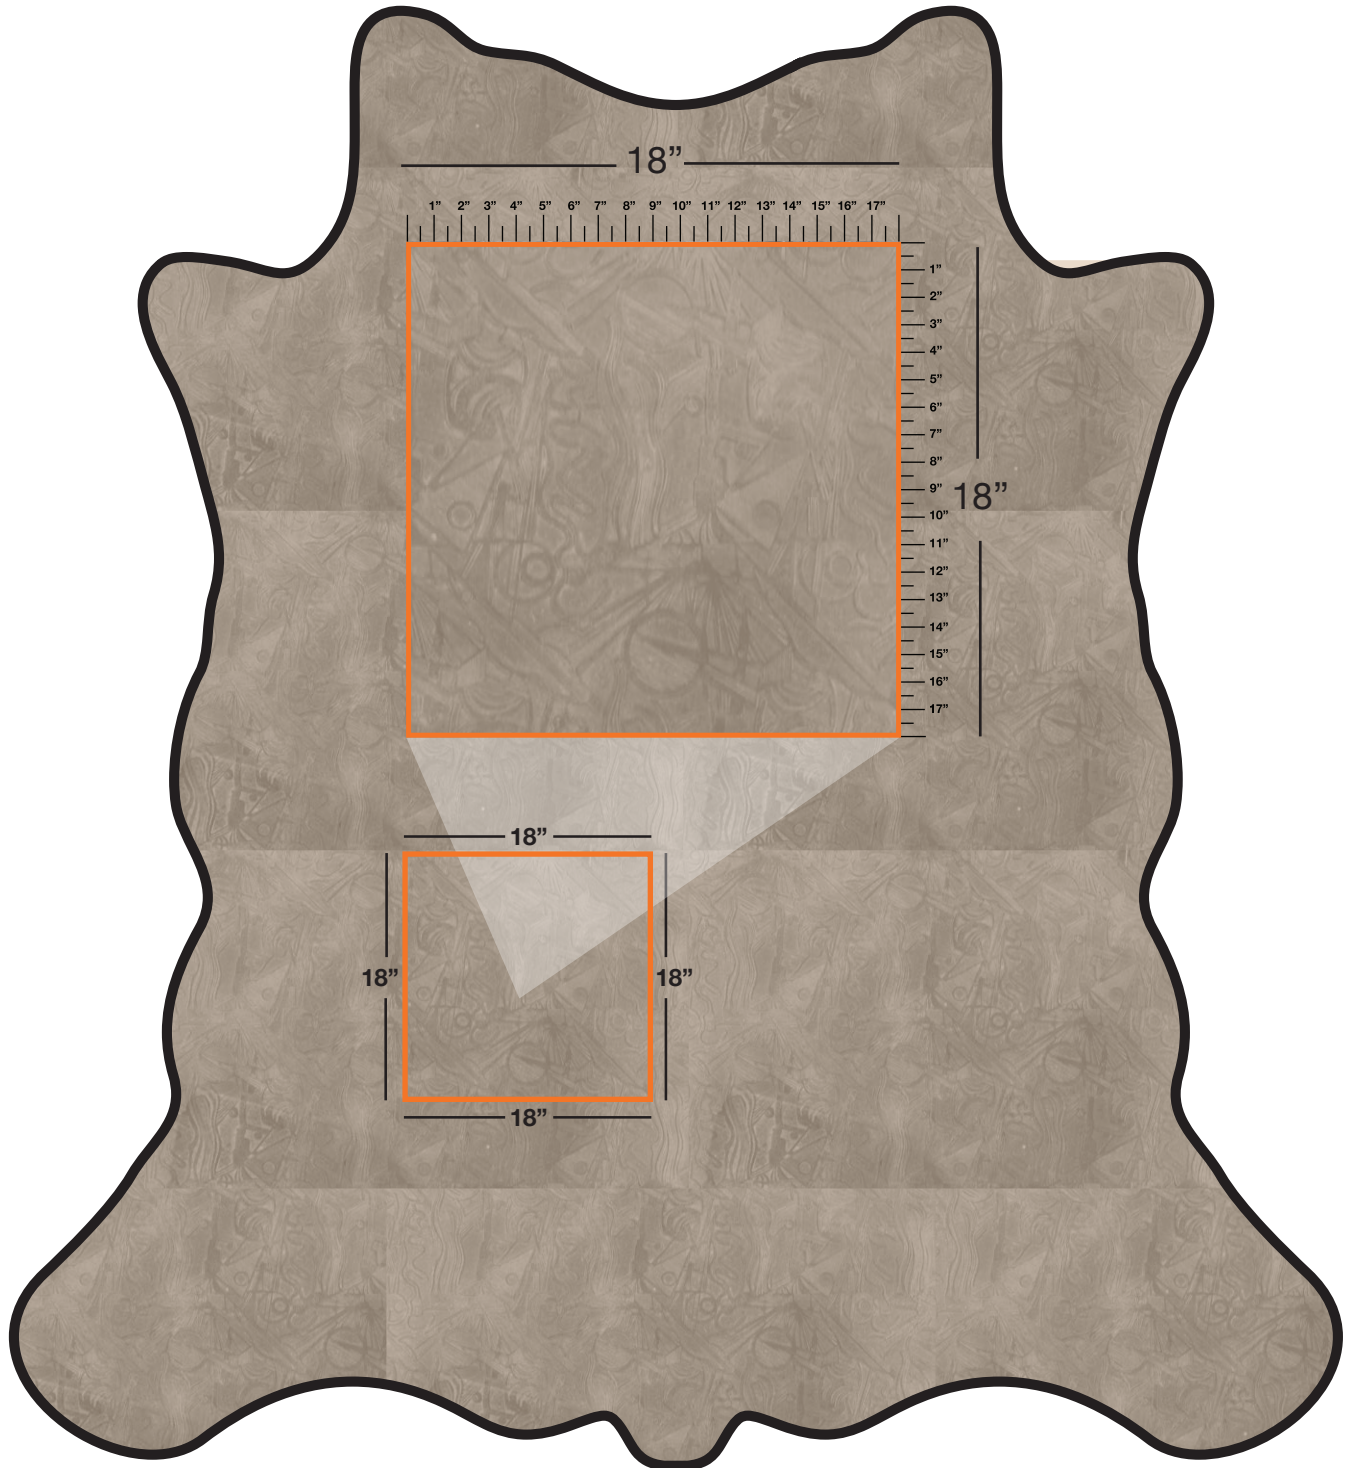

ART DECO (ADC)

Available In: Hides

Noticeable Matchline: No

Directional: No

Plate Dimensions: 40"W x 26"H

Direction of pattern on plate. Not to scale.

Pattern and color shown at actual scale.

www.townsendleather.com

ABSTRACT

Full Cowhide

55-60 SF Average

ART DECO (ADC)

The above layout is to show approximate areas where the embossing may be present. Please note, however, that because each hide is unique and hides vary in shape and size, there will be slight differences in exactly where the embossing pattern falls on each hide. This diagram is intended to provide a general representation of where the pattern will be printed onto the hide.

Full Cowhide

55-60 SF Average

ART DECO (ADC)

Pattern Repeat

The above layout is to show scale and pattern repeat. A pattern repeat refers to the amount of space from where a pattern begins and then begins again. This repeat can occur both on the vertical and horizontal plane. In the top 18"X18" box, we have included additional internal measurements so you can better understand the pattern repeat of the design shown, both vertically and horizontally.