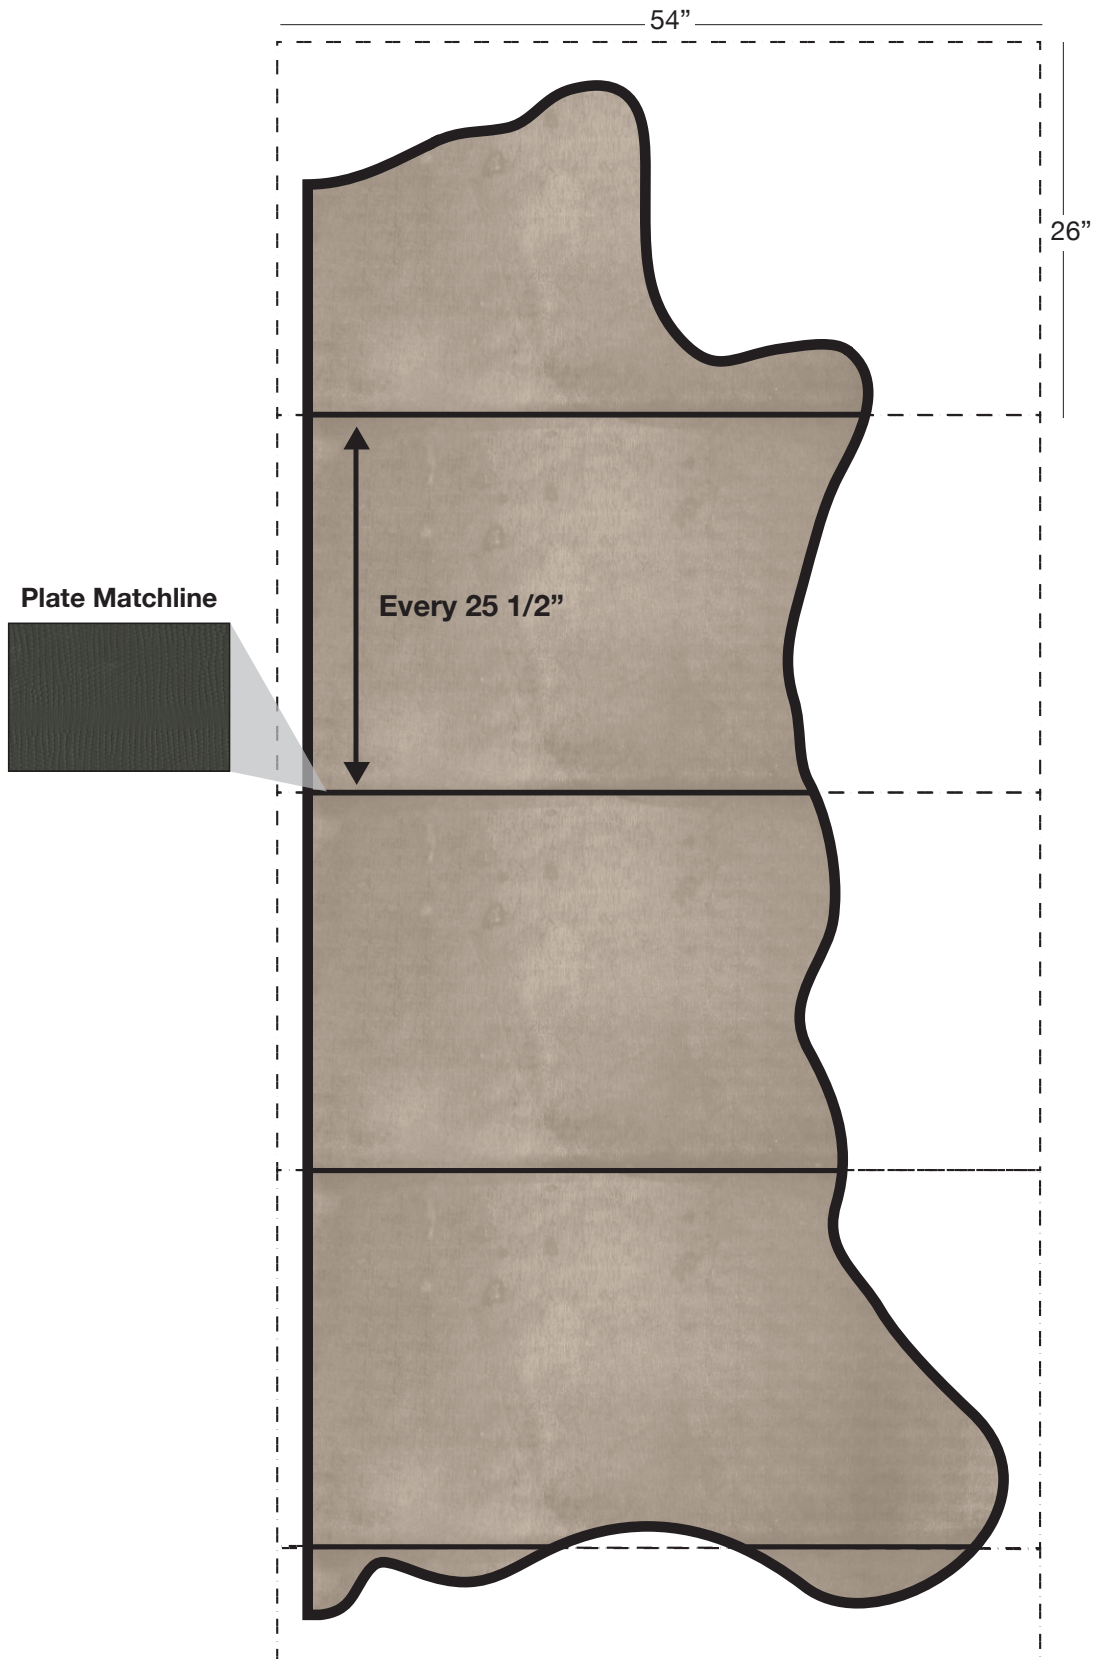

AFRICAN LIZARD (AFL)

Available In: Sides

Noticeable Matchline: Yes

Directional: Yes

Plate Dimensions: 54"W x 26"H

Direction of pattern on plate. Not to scale.

Pattern and color shown at actual scale.

www.townsendleather.com

EXOTIC ANIMAL

Cowhide Side

25-30 SF Average

AFRICAN LIZARD (AFL)

The above layout is to show approximate areas where the embossing matchline may be present. Please note, however, that because each side is unique and sides vary in shape and size, there will be slight differences in exactly where the embossing pattern falls on each side. This diagram is intended to provide a general representation of where the pattern will be printed onto the side.

EXOTIC ANIMAL

Cowhide Side

25-30 SF Average

AFRICAN LIZARD (AFL)

Pattern Repeat

The above layout is to show scale and pattern repeat. A pattern repeat refers to the amount of space from where a pattern begins and then begins again. This repeat can occur both on the vertical and horizontal plane. In the top 18"X18" box, we have included additional internal measurements so you can better understand the pattern repeat of the design shown, both vertically and horizontally.