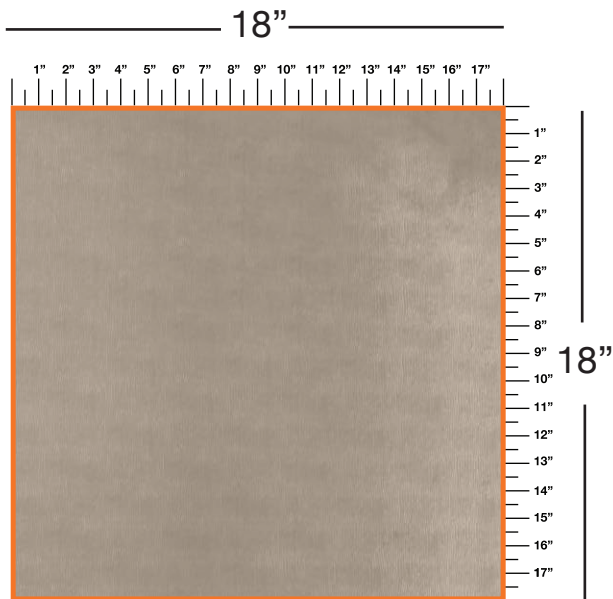

AFRICAN LIZARD (AFL)

Available In: Sides

Noticeable Matchline: Yes

Directional: Yes

Plate Dimensions: 54"W x 26"H

Direction of pattern on plate. Not to scale.

Pattern and color shown at actual scale.

www.townsendleather.com

EXOTIC ANIMAL

Cowhide Side

25-30 SF Average

AFRICAN LIZARD (AFL)

The above layout is to show approximate areas where the embossing matchline may be present. Please note, however, that because each side is unique and sides vary in shape and size, there will be slight differences in exactly where the embossing pattern falls on each side. This diagram is intended to provide a general representation of where the pattern will be printed onto the side.

EXOTIC ANIMAL

Cowhide Side

25-30 SF Average

AFRICAN LIZARD (AFL)

Pattern Repeat

The above layout is to show scale and pattern repeat. A pattern repeat refers to the amount of space from where a pattern begins and then begins again. This repeat can occur both on the vertical and horizontal plane. In the top 18"X18" box, we have included additional internal measurements so you can better understand the pattern repeat of the design shown, both vertically and horizontally.