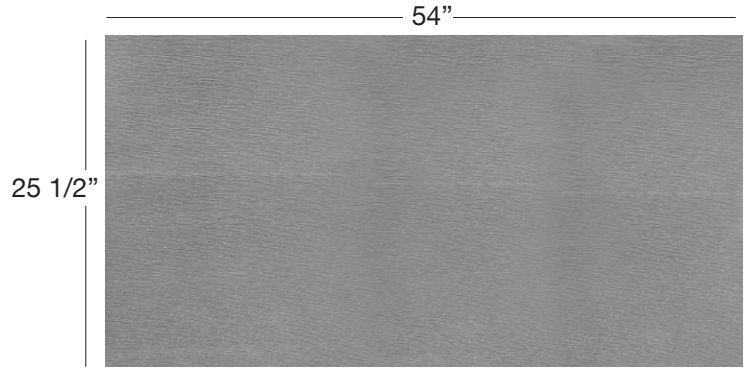

COBRA BOXBOARD (CBB)

Available In: Hides

Noticeable Matchline: No

Directional: No

Plate Dimensions: 54"W x 25 1/4"H

Direction of pattern on plate. Not to scale.

Pattern and color shown at actual scale: Embossed Taj Cowhide White Pearl ETJ-0514-CBB.
Click here to request colors available at www.townsendleather.com.

GRAIN TEXTURE

Full Cowhide

55-60 SF Average

COBRA BOXBOARD (CBB)

The above layout is to show approximate areas where the embossing matchline will be present, if noticeable. Please note, however, that because each hide is unique and hides vary in shape and size, there will be slight differences in exactly where the embossing pattern falls on each hide. This diagram is intended to provide a general representation of where the pattern will be printed onto the hide.

GRAIN TEXTURE