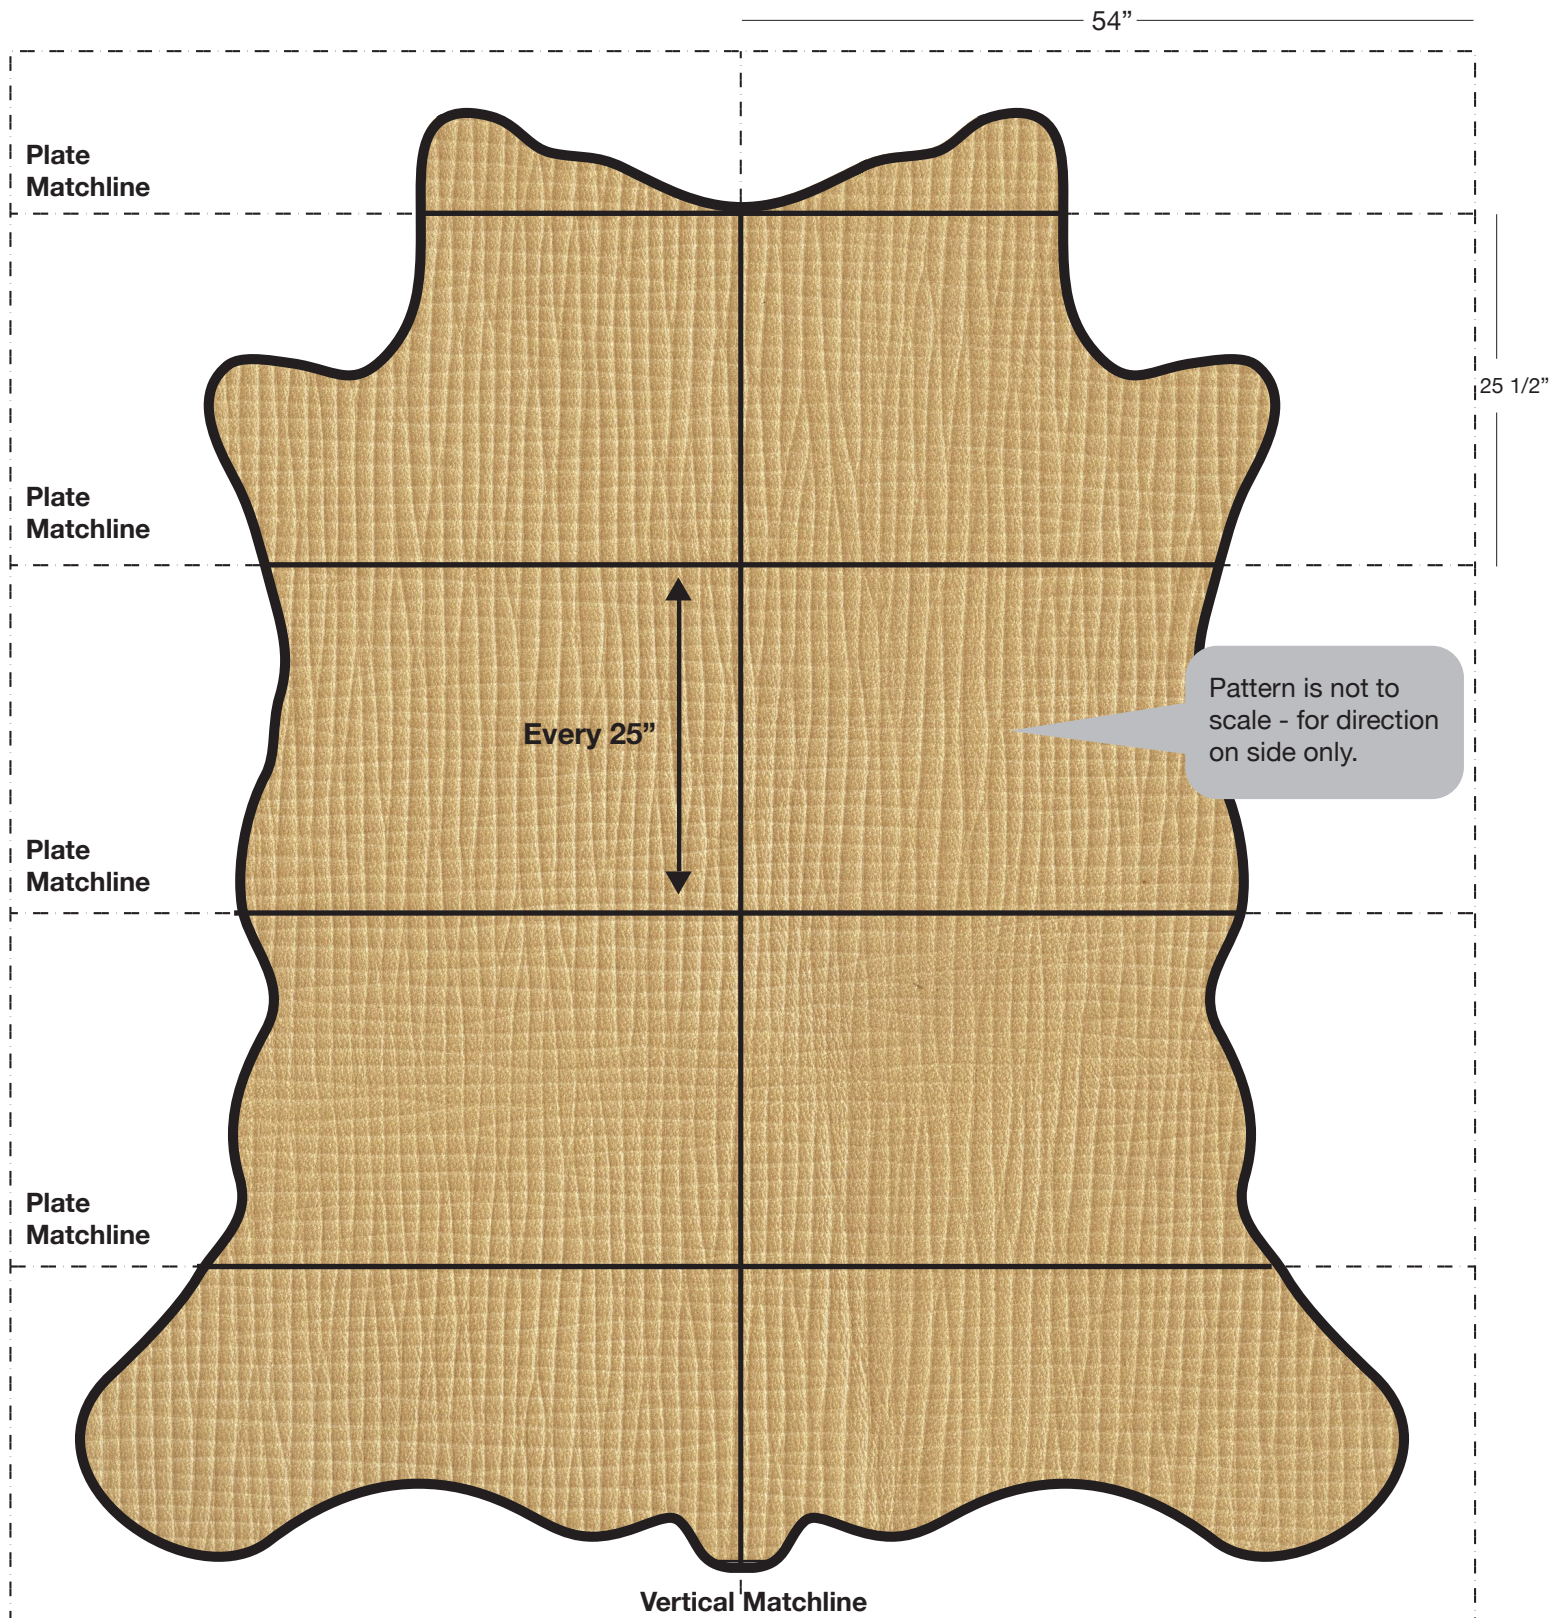

COBRA BOXBOARD (CBB)

Available In: Hides

Noticeable Matchline: No

Directional: No

Plate Dimensions: 54"W x 25 1/4"H

Direction of pattern on plate. Not to scale.

Pattern and color shown at actual scale: Embossed Taj Cowhide White Pearl ETJ-0514-CBB.
Click here to request colors available at www.townsendleather.com.

GRAIN TEXTURE

Full Cowhide

55-60 SF Average

COBRA BOXBOARD (CBB)

The above layout is to show approximate areas where the embossing matchline will be present, if noticeable. Please note, however, that because each hide is unique and hides vary in shape and size, there will be slight differences in exactly where the embossing pattern falls on each hide. This diagram is intended to provide a general representation of where the pattern will be printed onto the hide.

GRAIN TEXTURE