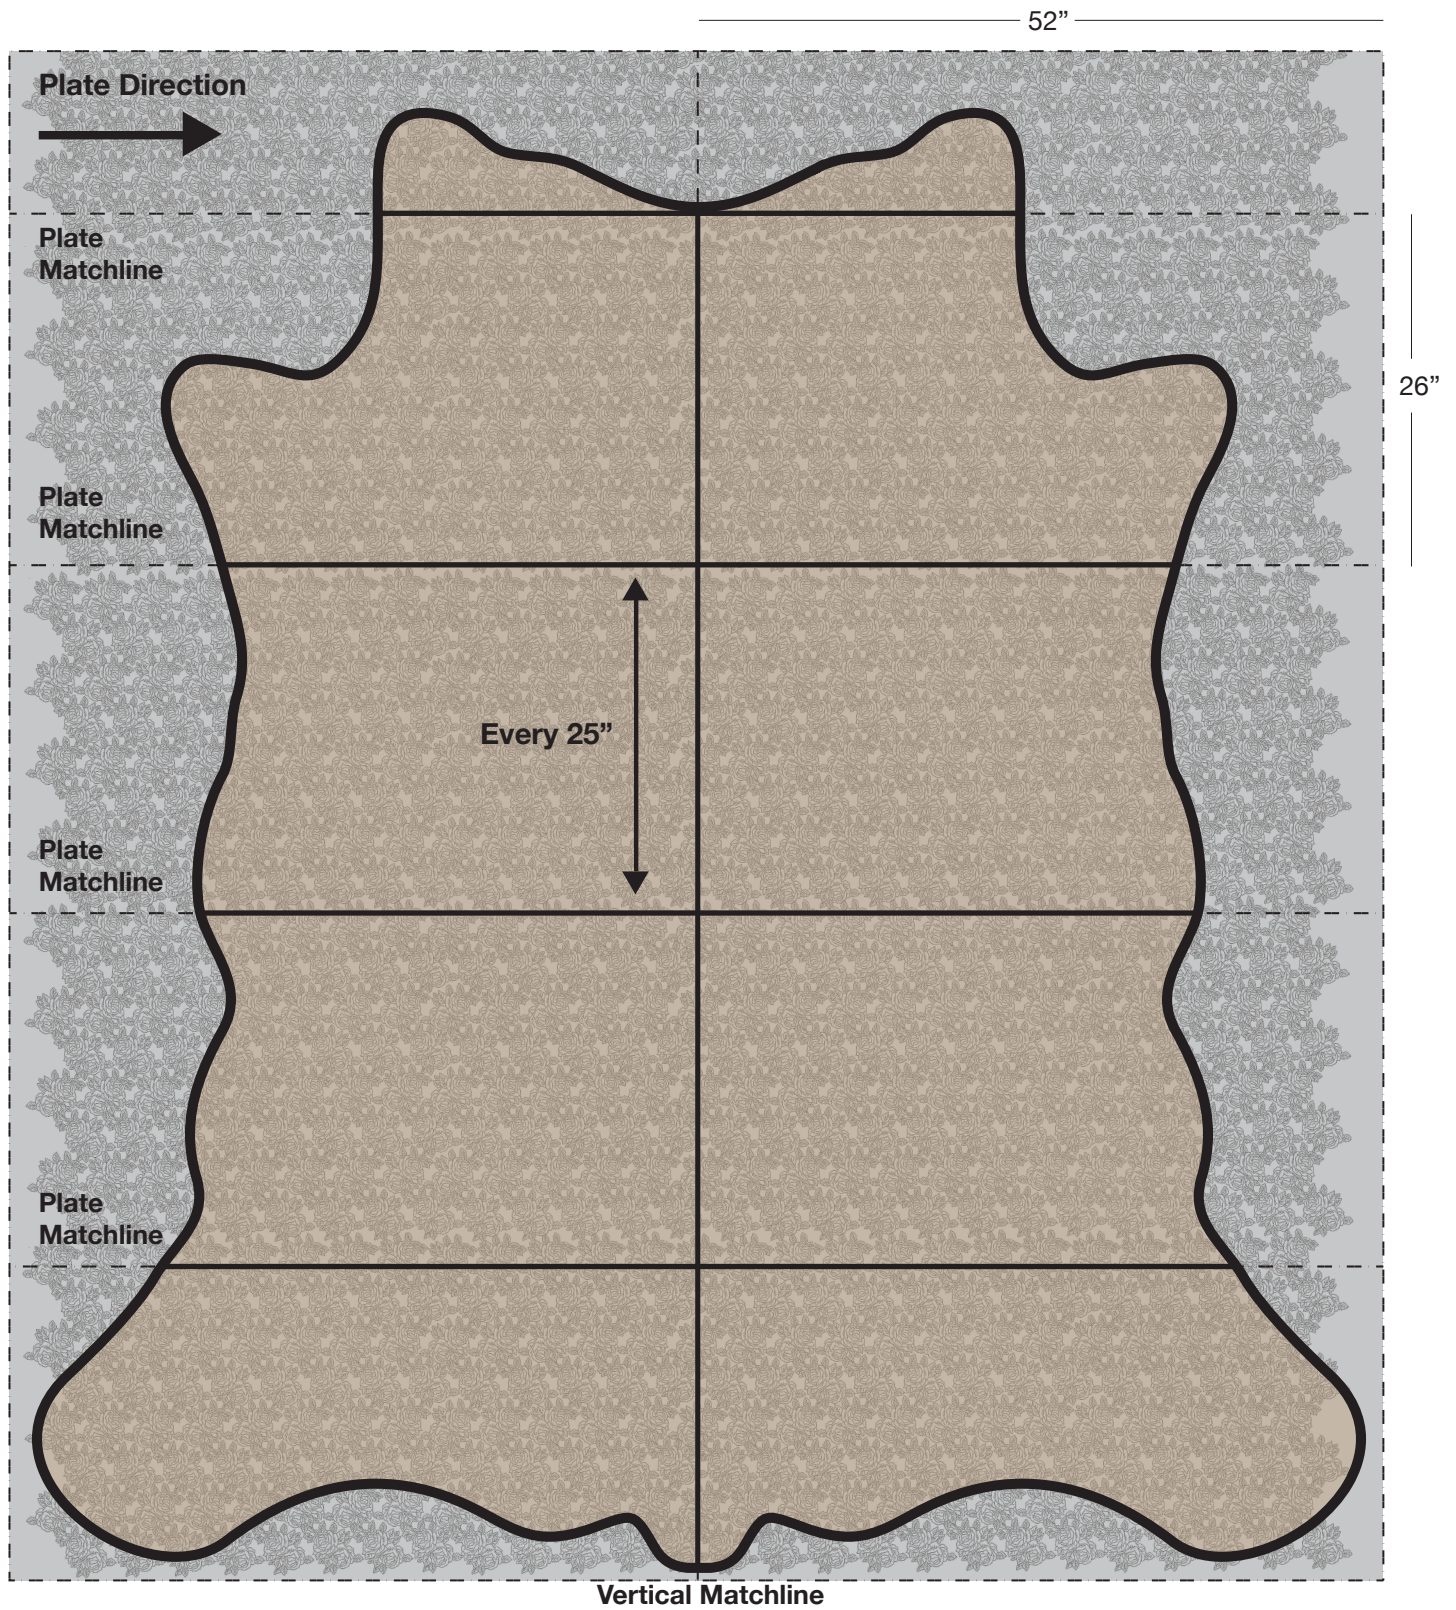

ROSE GARDEN (RGD)

Available In: Hides

Noticeable Matchline: No

Directional: No

Plate Dimensions: 52"W x 26"H

Direction of pattern on plate. Not to scale.

Pattern and color shown at actual scale: Classic Cowhide Soft Beige CL-3537-RDG.
Click here to see additional colors available at www.townsendleather.com.

BOTANICAL

Full Cowhide

55-60 SF Average

ROSE GARDEN (RGD)

The above layout is to show approximate areas where the embossing matchline will be present, if noticeable. Please note, however, that because each hide is unique and hides vary in shape and size, there will be slight differences in exactly where the embossing pattern falls on each hide. This diagram is intended to provide a general representation of where the pattern will be printed onto the hide.

BOTANICAL