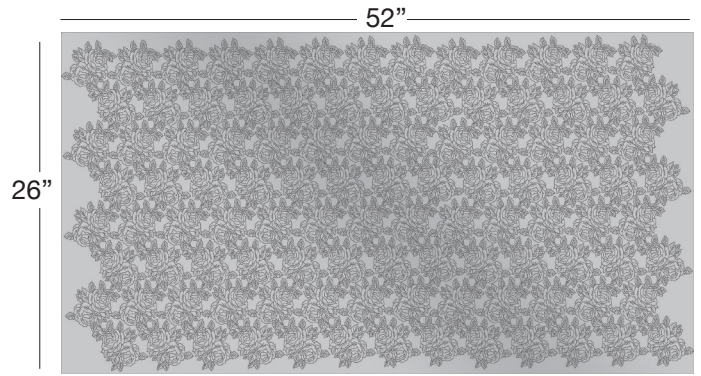

ROSE GARDEN (RGD)

Available In: Hides

Noticeable Matchline: No

Directional: No

Plate Dimensions: 52"W x 26"H

Direction of pattern on plate. Not to scale.

Pattern and color shown at actual scale: Classic Cowhide Soft Beige CL-3537-RDG.
Click here to see additional colors available at www.townsendleather.com.

BOTANICAL

Full Cowhide

55-60 SF Average

ROSE GARDEN (RGD)

The above layout is to show approximate areas where the embossing matchline will be present, if noticeable. Please note, however, that because each hide is unique and hides vary in shape and size, there will be slight differences in exactly where the embossing pattern falls on each hide. This diagram is intended to provide a general representation of where the pattern will be printed onto the hide.