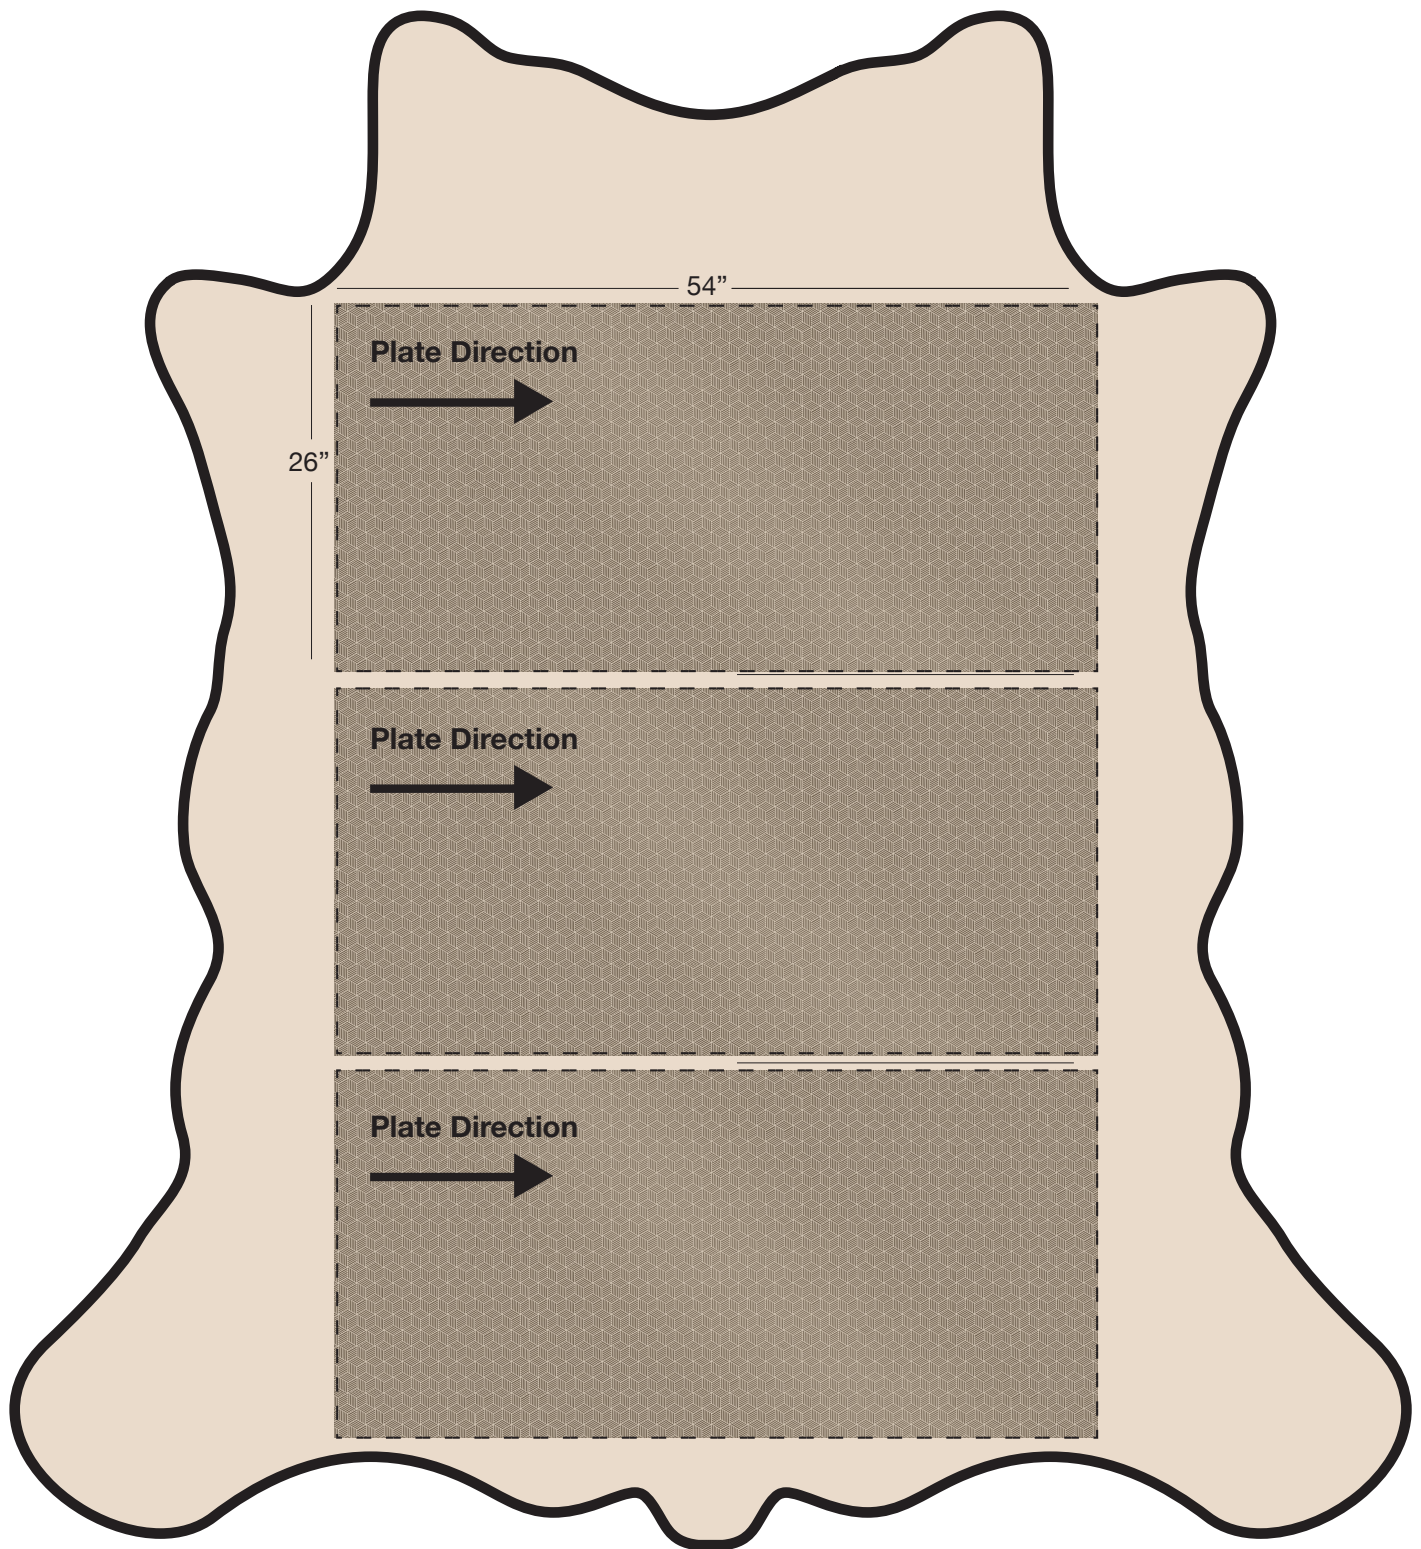

ILLUSIONS (ISU)

Available In: Panels

Noticeable Matchline: N/A

Directional: No

Plate Dimensions: 54"W x 26"H

Direction of pattern on plate. Not to scale.

Pattern and color shown at actual scale: Taj Embossed Cowhide Mint ETJ-785-ISU.
Click here to request colors available at www.townsendleather.com.

GEOMETRIC

Pre-Cut Panels

54"W x 26"H

ILLUSIONS (ISU)

Illusions pattern is available in pre-cut 54" W x 26"H panels, as shown above.

Minimum order is 3 panels. Townsend Leather recommends adding an additional 2" of leather to your embossing panel for wrap and upholstery, however if you need more for unique applications, please discuss with your Townsend Leather Representative for exact requirements.

GEOMETRIC